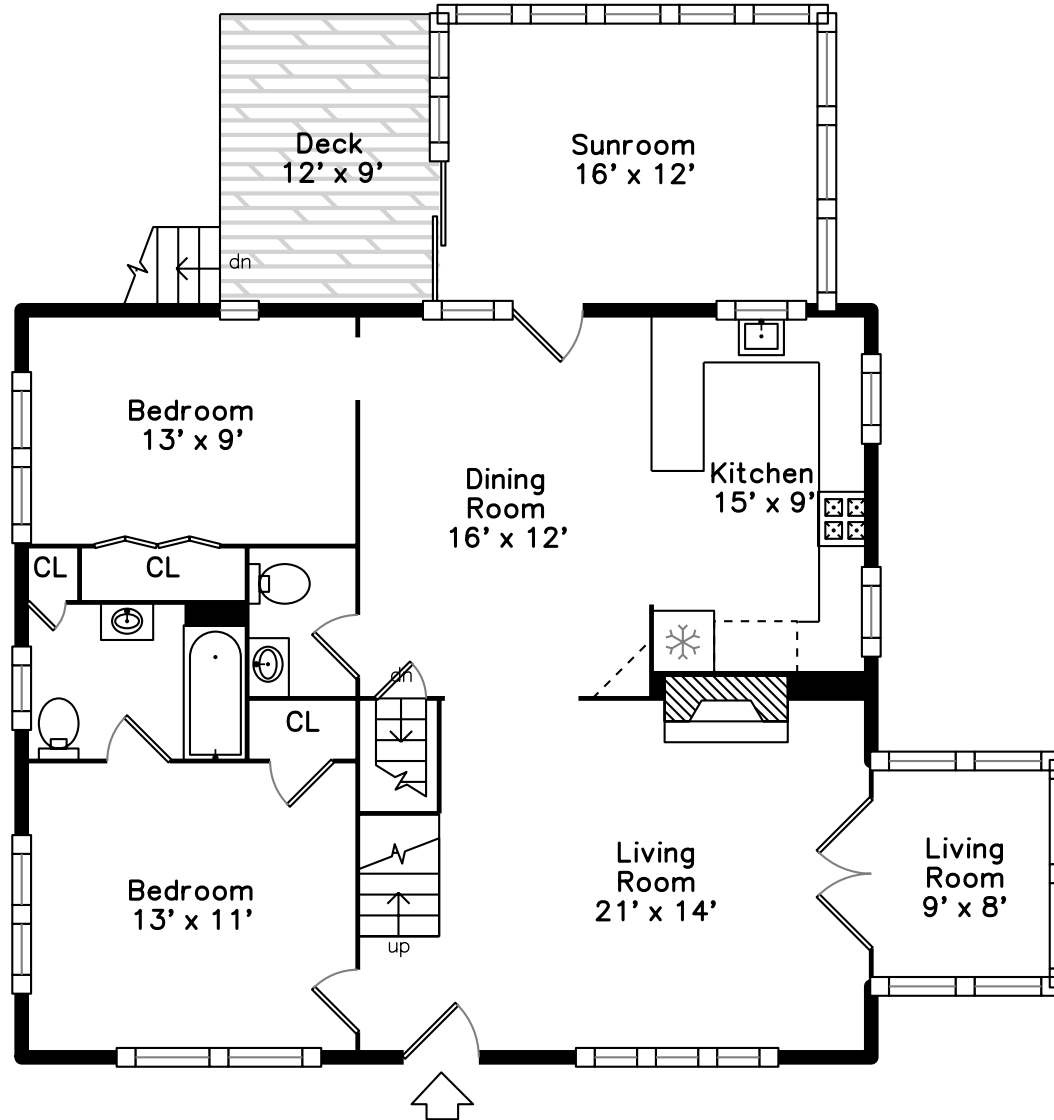

Upper

Main

79 Aberdeen Road
Quincy, MA 02171

PicturePlan by  vis-home

Measurements may not be 100% accurate.
Floor plans are provided for convenience only.
Room sizes are not used to calculate area.

Upper

Main

Living Room

Living Room

Living Room

Living Room

Living Room

Living Room

Living Room

Dining Room

Dining Room

Dining Room

Dining Room

Outside

Kitchen

Kitchen

Kitchen

Kitchen

Kitchen

Kitchen

Bedroom

Bedroom

Bedroom

Bedroom

Bedroom

Bedroom