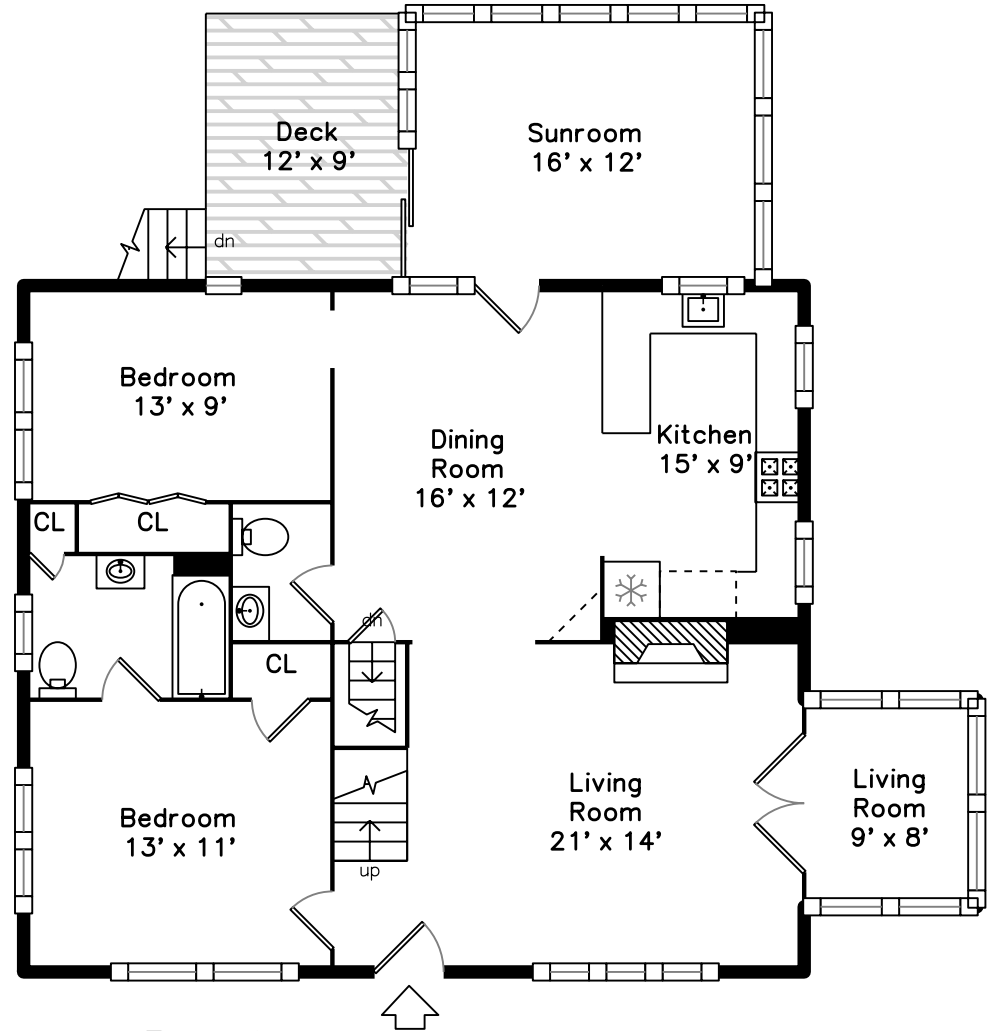

Upper

Main

79 Aberdeen Road
Quincy, MA 02171

PicturePlan by  vis-home

Measurements may not be 100% accurate.
Floor plans are provided for convenience only.
Room sizes are not used to calculate area.

Upper

Main

Living Room

Living Room

Living Room

Living Room

Living Room

Living Room

Living Room

Dining Room

Dining Room

Dining Room

Dining Room

Outside

Kitchen

Kitchen

Kitchen

Kitchen

Kitchen

Kitchen

Bedroom

Bedroom

Bedroom

Bedroom

Bedroom

Bedroom