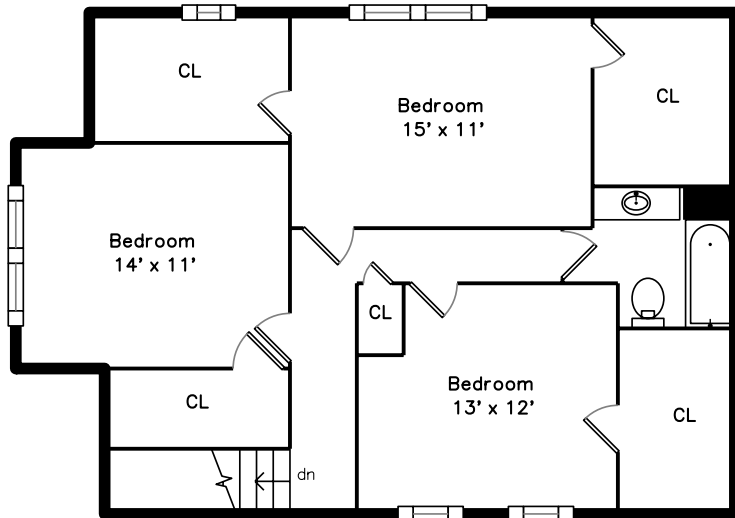

Upper

Main

125 Cornell Street
Boston, MA 02131

PicturePlan by  vis-home

Measurements may not be 100% accurate.

Floor plans are provided for convenience only.

Room sizes are not used to calculate area.

Upper

Main

Outside

Outside

Outside

Back

Back

Foyer

Foyer

Living Room

Living Room

Living Room

Living Room

Dining Room

Dining Room

Dining Room

Kitchen

Bedroom