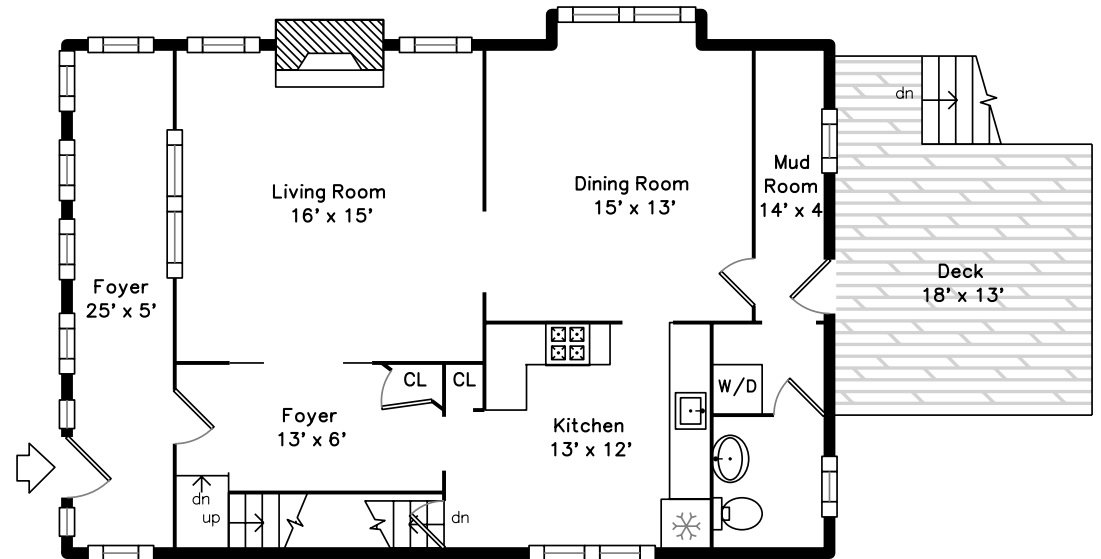

Upper

Main

125 Cornell Street
Boston, MA 02131

PicturePlan by  vis-home

Measurements may not be 100% accurate.

Floor plans are provided for convenience only.

Room sizes are not used to calculate area.

Upper

Living Room

Living Room

Living Room

Living Room

Dining Room

Dining Room

Dining Room

Kitchen

Bedroom

Bathroom

Outside

Living Room

Back

Kitchen

Dining Room

Deck

Bedroom