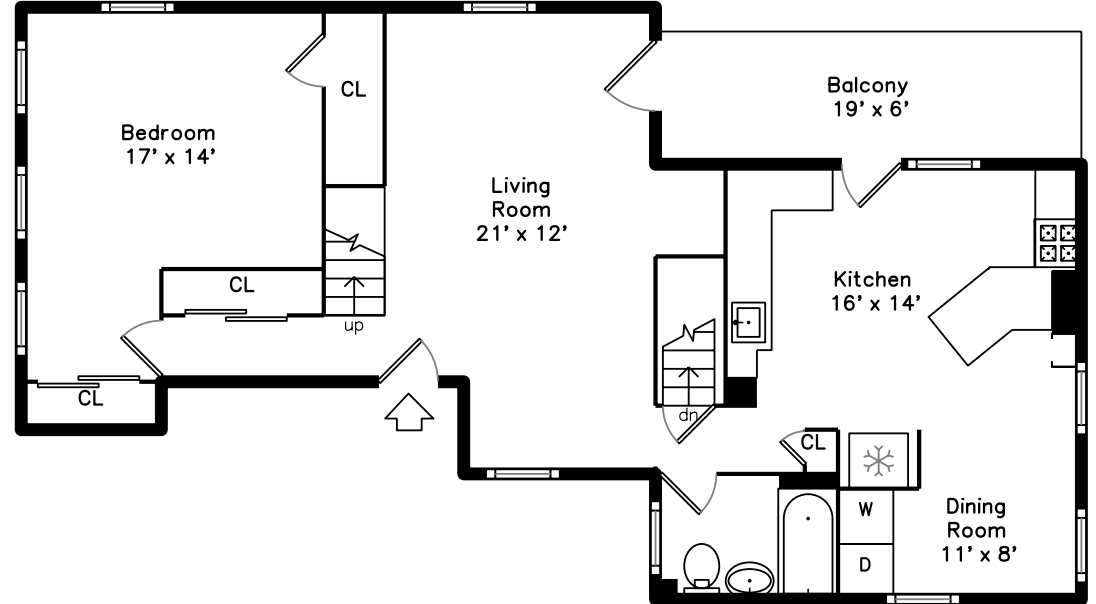

Upper

Main

4 George Street #2
Somerville, MA 02145

PicturePlan by  vis-home
Measurements may not be 100% accurate.
Floor plans are provided for convenience only.
Room sizes are not used to calculate area.

Upper

Main

Building

Building

Living Room

Living Room

Living Room

Dining Room

Dining Room

Dining Room

Kitchen

Kitchen

Kitchen

Kitchen

Bedroom

Bedroom

Bathroom

Balcony

Balcony

Bedroom

Bedroom

Master Bedroom

Master Bedroom

Master Bathroom