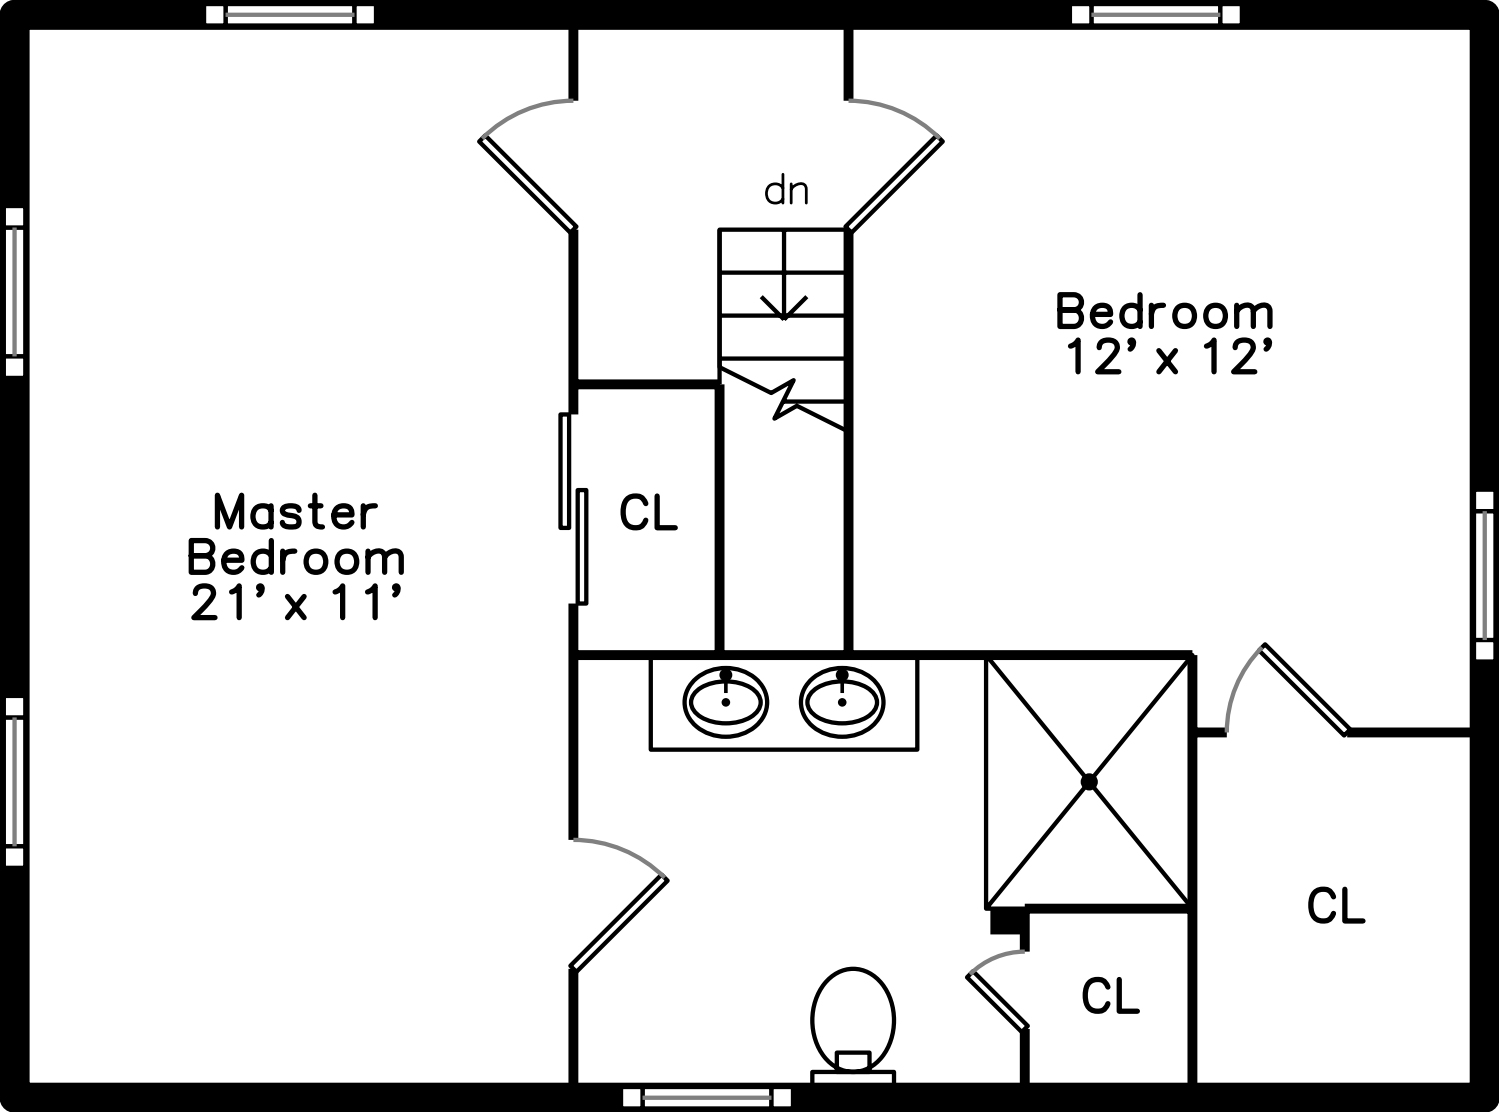

Upper

Main

4 George Street #2
Somerville, MA 02145

PicturePlan by  vis-home
Measurements may not be 100% accurate.
Floor plans are provided for convenience only.
Room sizes are not used to calculate area.

Upper

Main

Building

Building

Living Room

Living Room

Living Room

Dining Room

Dining Room

Dining Room

Kitchen

Kitchen

Kitchen

Kitchen

Bedroom

Bedroom

Bathroom

Balcony

Balcony

Bedroom

Bedroom

Master Bedroom

Master Bedroom

Master Bathroom