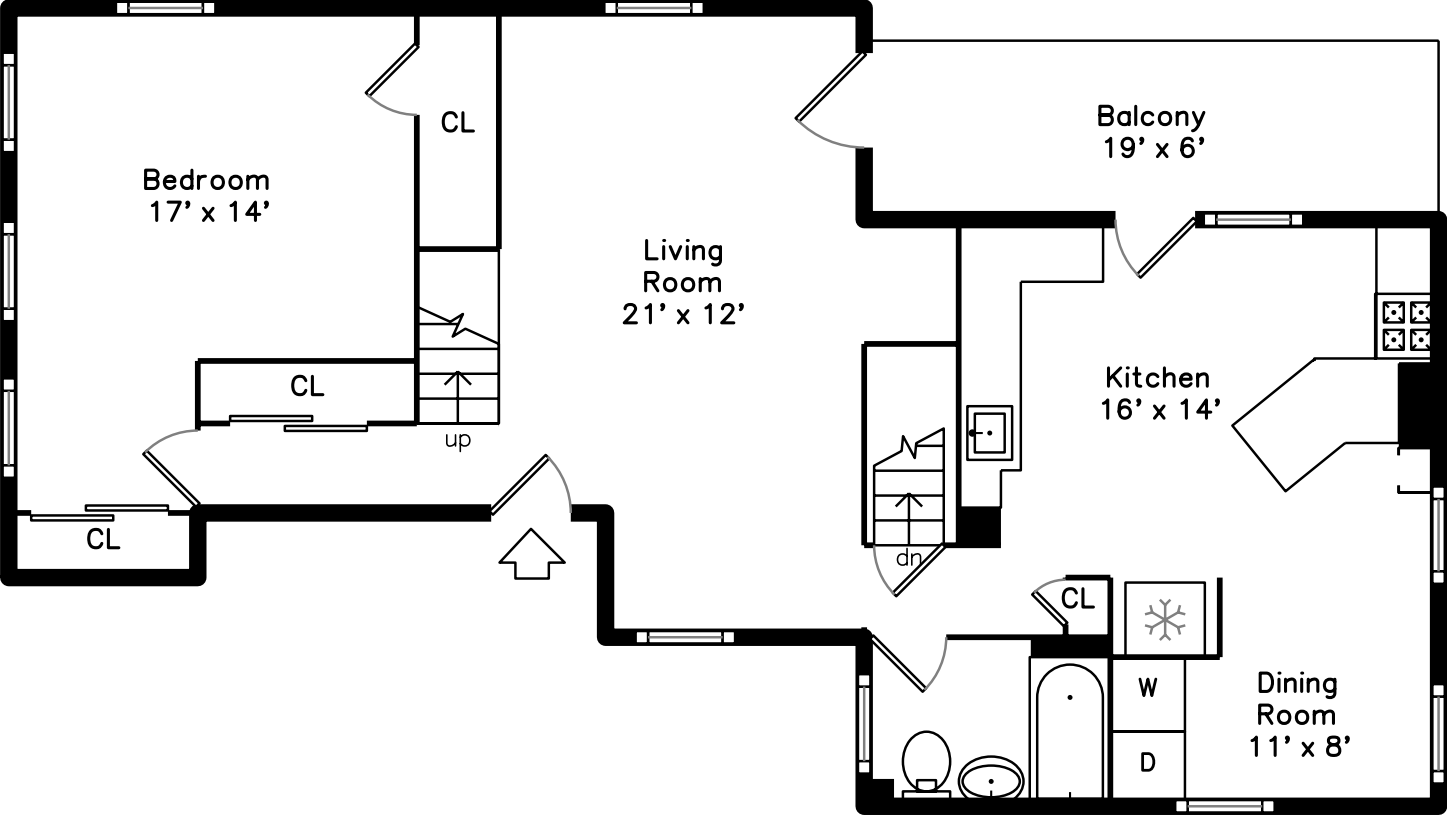

Upper

Main

4 George Street #2
Somerville, MA 02145

PicturePlan by  vis-home
Measurements may not be 100% accurate.
Floor plans are provided for convenience only.
Room sizes are not used to calculate area.

Upper

Main

Building

Building

Living Room

Living Room

Living Room

Dining Room

Dining Room

Dining Room

Kitchen

Kitchen

Kitchen

Kitchen

Bedroom

Bedroom

Bathroom

Balcony

Balcony

Bedroom

Bedroom

Master Bedroom

Master Bedroom

Master Bathroom