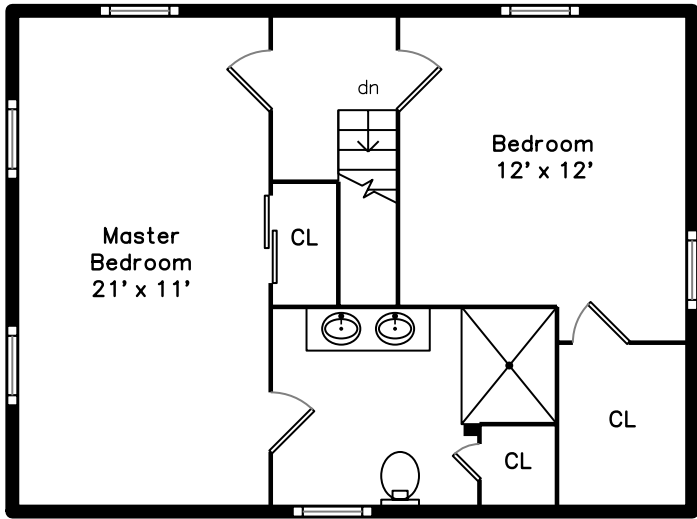

Upper

Main

4 George Street #2
Somerville, MA 02145

PicturePlan by  vis-home
Measurements may not be 100% accurate.
Floor plans are provided for convenience only.
Room sizes are not used to calculate area.

Upper

Main

Building

Building

Living Room

Living Room

Living Room

Dining Room

Dining Room

Dining Room

Kitchen

Kitchen

Kitchen

Kitchen

Bedroom

Bedroom

Bathroom

Balcony

Balcony

Bedroom

Bedroom

Master Bedroom

Master Bedroom

Master Bathroom