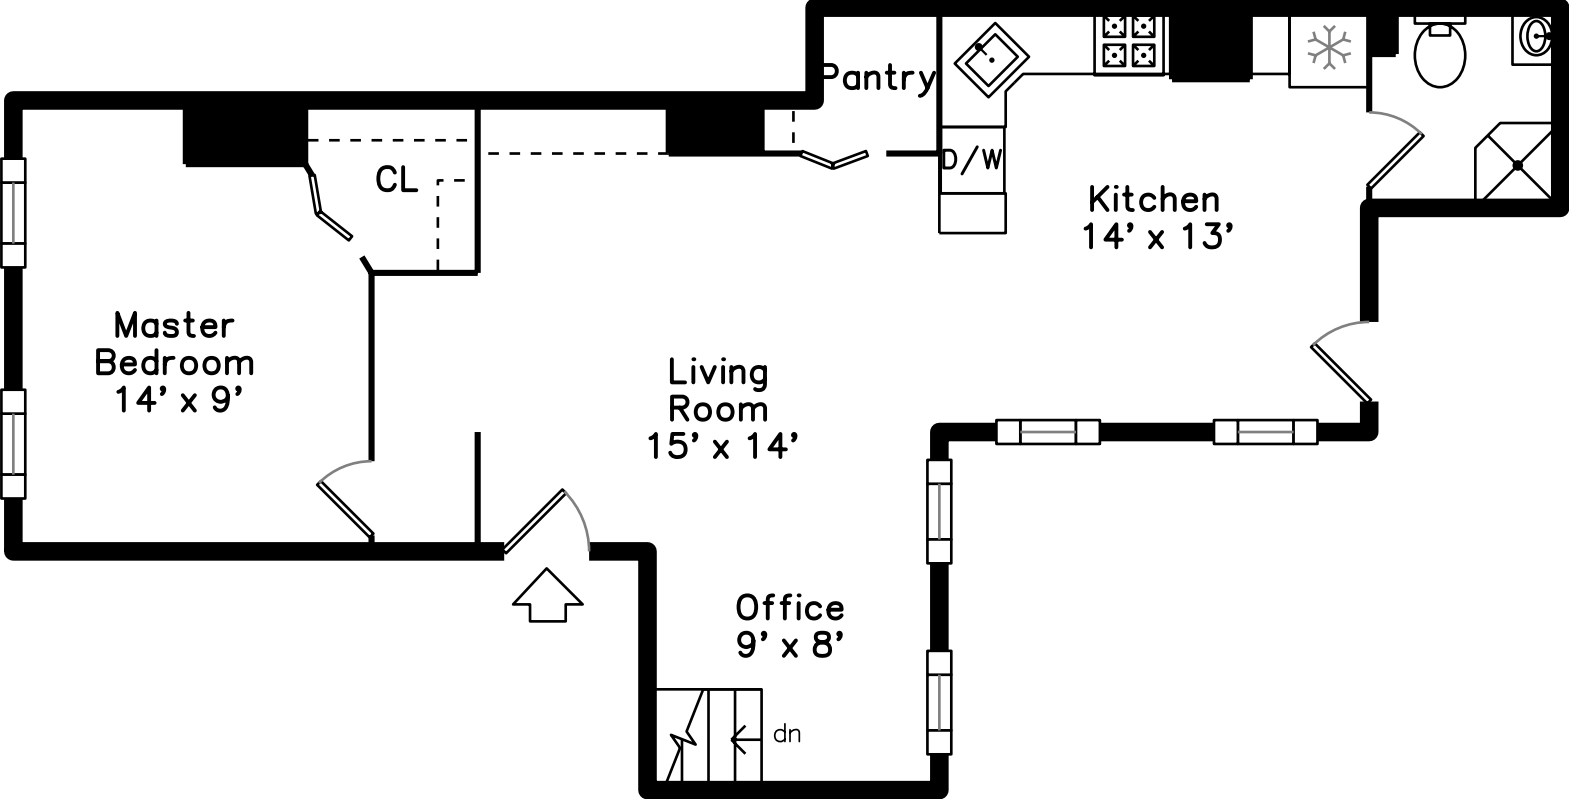

Main

Lower

25 Trenton Street Unit 1
Boston, MA 02129

PicturePlan by  vis-home

Measurements may not be 100% accurate.
Floor plans are provided for convenience only.
Room sizes are not used to calculate area.

Main

Lower

Building

Living Room

Living Room

Living Room

Living Room

Kitchen

Kitchen

Kitchen

Kitchen

Kitchen

Kitchen

Master Bedroom

Master Bedroom

Master Bedroom

Master Bedroom

Master Bedroom

Office

Office

Office

Office

Bathroom

CL