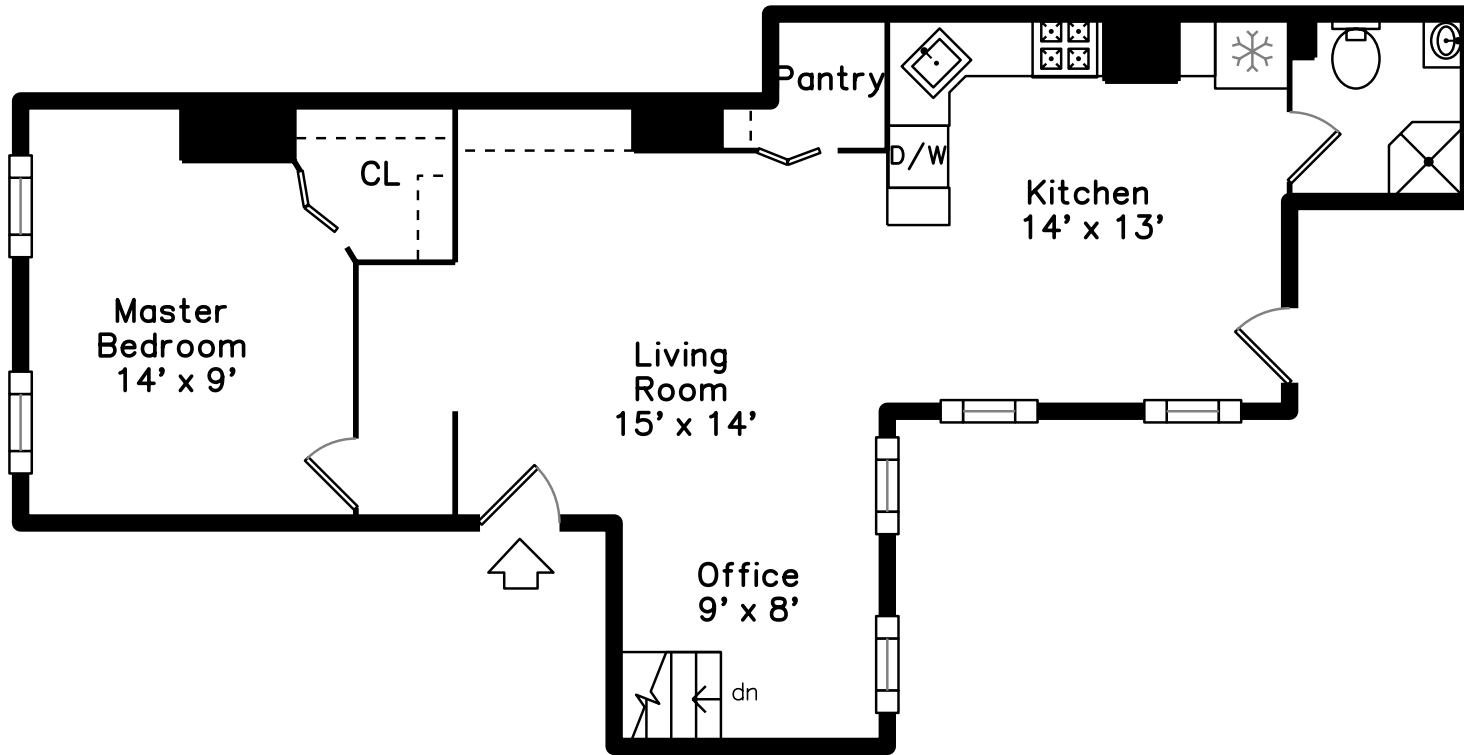

Main

Lower

25 Trenton Street Unit 1
Boston, MA 02129

PicturePlan by  vis-home

Measurements may not be 100% accurate.
Floor plans are provided for convenience only.
Room sizes are not used to calculate area.

Main

Lower

Building

Living Room

Living Room

Living Room

Living Room

Kitchen

Kitchen

Kitchen

Kitchen

Kitchen

Kitchen

Master Bedroom

Master Bedroom

Master Bedroom

Master Bedroom

Master Bedroom

Office

Office

Office

Office

Bathroom

CL