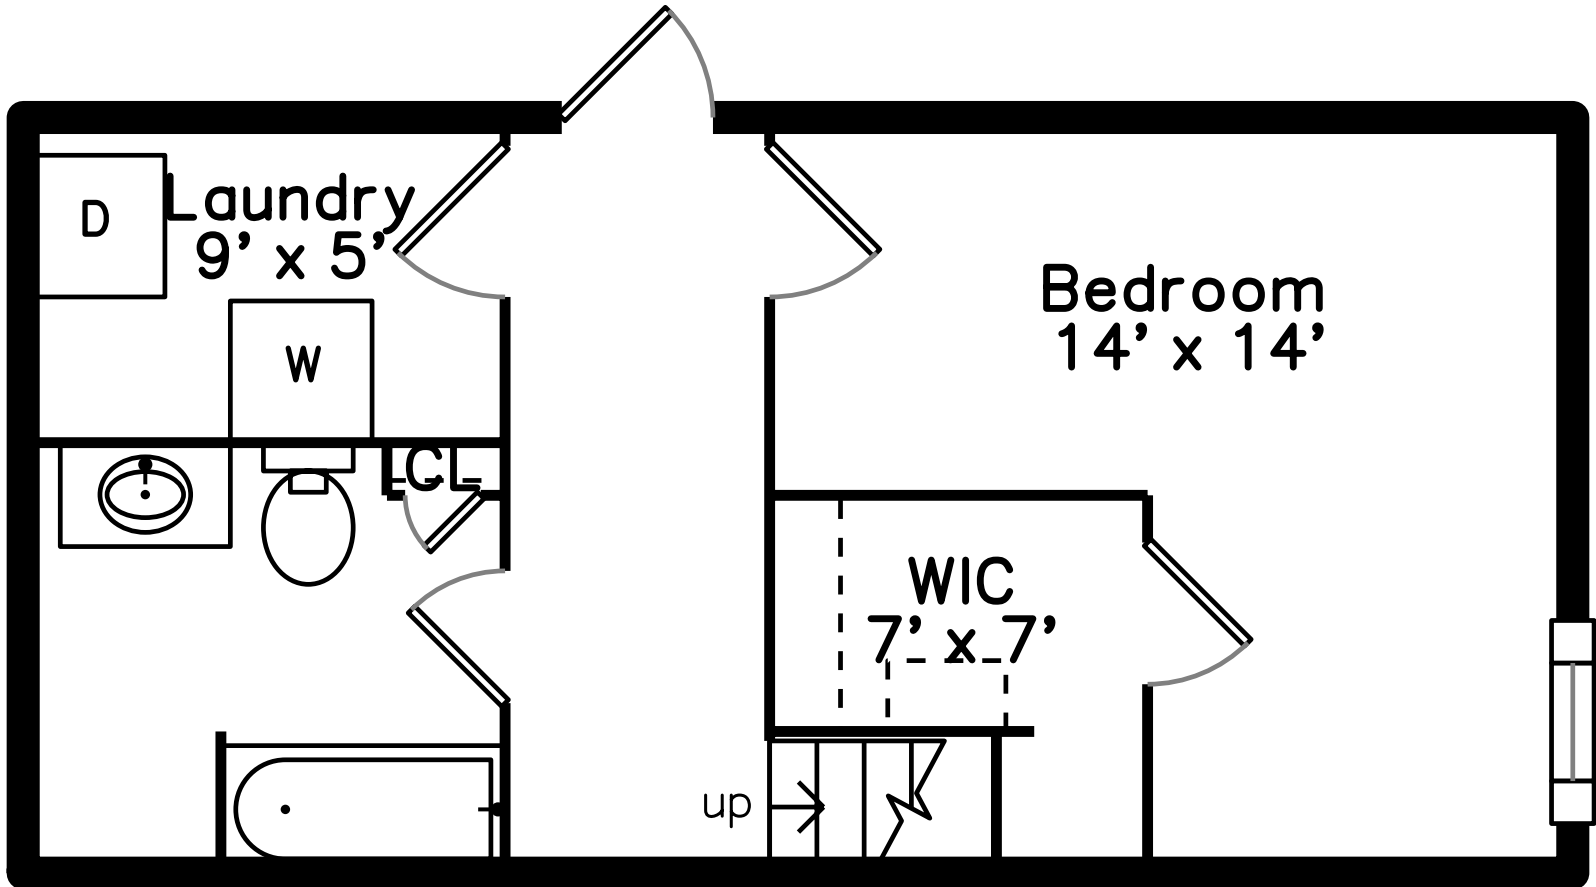

Main

Lower

25 Trenton Street Unit 1
Boston, MA 02129

PicturePlan by  vis-home

Measurements may not be 100% accurate.
Floor plans are provided for convenience only.
Room sizes are not used to calculate area.

Main

Lower

Building

Living Room

Living Room

Living Room

Living Room

Kitchen

Kitchen

Kitchen

Kitchen

Kitchen

Kitchen

Master Bedroom

Master Bedroom

Master Bedroom

Master Bedroom

Master Bedroom

Office

Office

Office

Office

Bathroom

CL