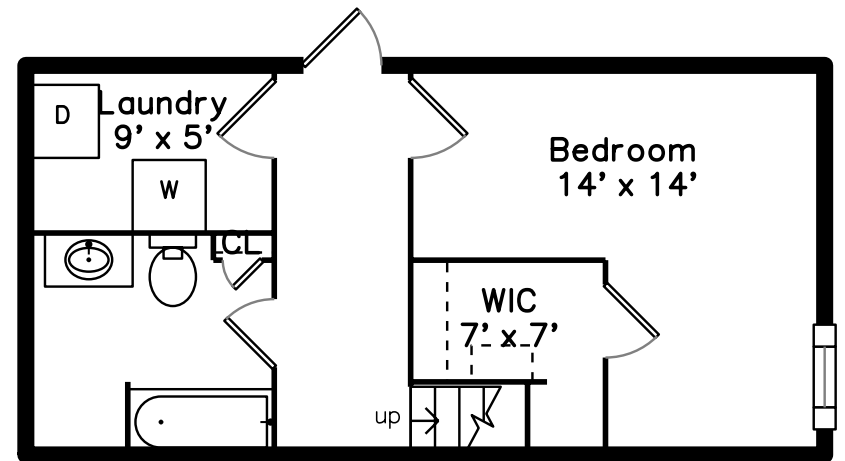

Main

Lower

25 Trenton Street Unit 1
Boston, MA 02129

PicturePlan by  vis-home

Measurements may not be 100% accurate.
Floor plans are provided for convenience only.
Room sizes are not used to calculate area.

Main

Lower

Building

Living Room

Living Room

Living Room

Living Room

Kitchen

Kitchen

Kitchen

Kitchen

Kitchen

Kitchen

Master Bedroom

Master Bedroom

Master Bedroom

Master Bedroom

Master Bedroom

Office

Office

Office

Office

Bathroom

CL