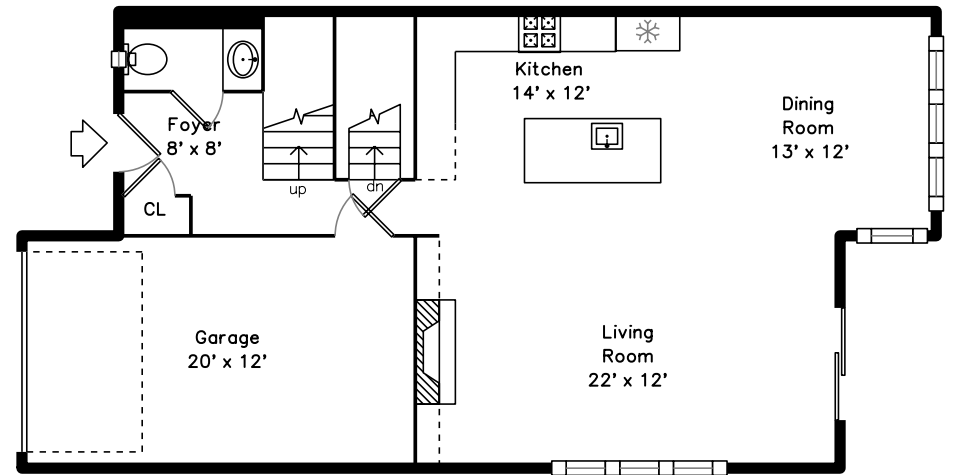

Upper

Lower

Main

129 Farwell Street
Newton, MA 02460

PicturePlan by  vis-home

Measurements may not be 100% accurate.
Floor plans are provided for convenience only.
Room sizes are not used to calculate area.

Upper

Main

Lower

Front Entrance

Front Exterior

Backyard

Backyard

Foyer

Foyer

Living Room

Living Room

Living Room

Dining Room

Dining Room

Kitchen

Kitchen

Master Bedroom

Master Bedroom

Second Bathroom

Second Bathroom

Master Bathroom

Master Bathroom

Recreation Room

Recreation Room