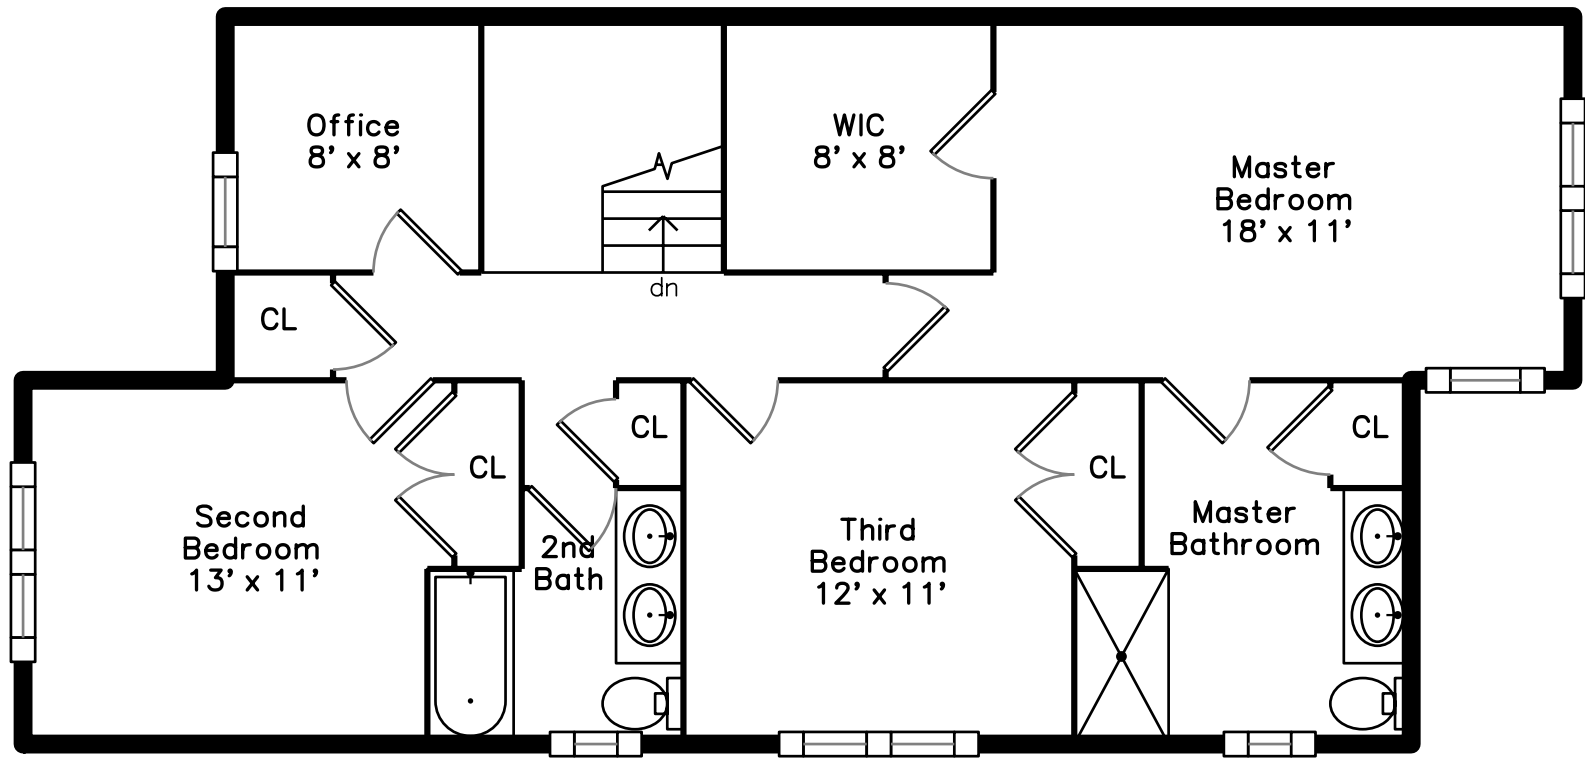

Upper

Lower

Main

129 Farwell Street
Newton, MA 02460

PicturePlan by  vis-home

Measurements may not be 100% accurate.
Floor plans are provided for convenience only.
Room sizes are not used to calculate area.

Upper

Main

Lower

Front Entrance

Front Exterior

Backyard

Backyard

Foyer

Foyer

Living Room

Living Room

Living Room

Dining Room

Dining Room

Kitchen

Kitchen

Master Bedroom

Master Bedroom

Second Bathroom

Second Bathroom

Master Bathroom

Master Bathroom

Recreation Room

Recreation Room