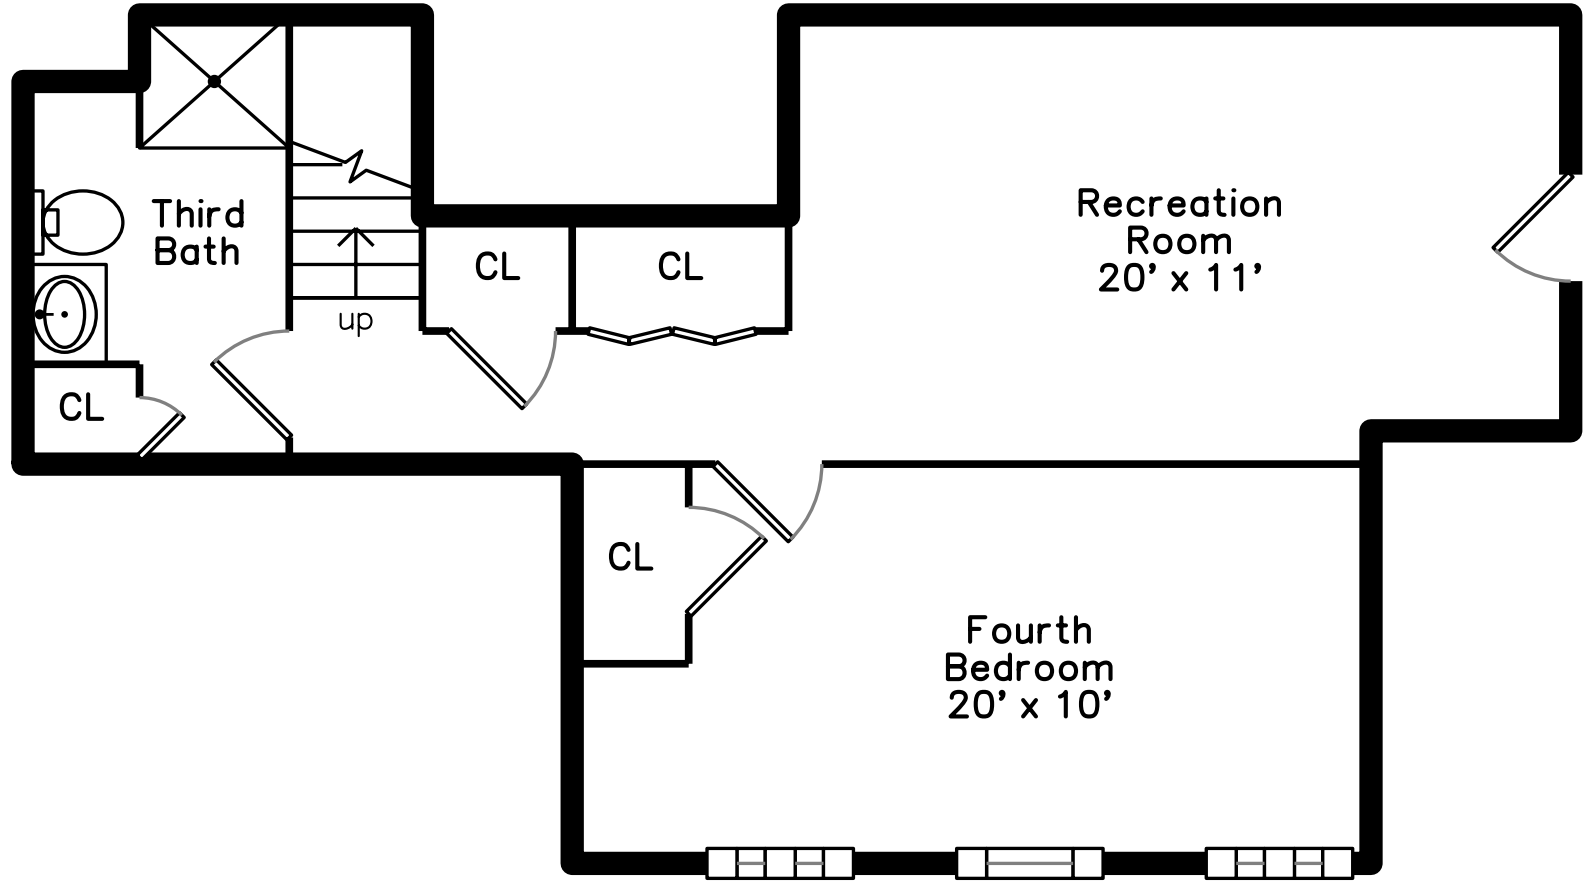

Upper

Lower

Main

129 Farwell Street
Newton, MA 02460

PicturePlan by  vis-home

Measurements may not be 100% accurate.
Floor plans are provided for convenience only.
Room sizes are not used to calculate area.

Upper

Main

Lower

Front Entrance

Front Exterior

Backyard

Backyard

Foyer

Foyer

Living Room

Living Room

Living Room

Dining Room

Dining Room

Kitchen

Kitchen

Master Bedroom

Master Bedroom

Second Bathroom

Second Bathroom

Master Bathroom

Master Bathroom

Recreation Room

Recreation Room