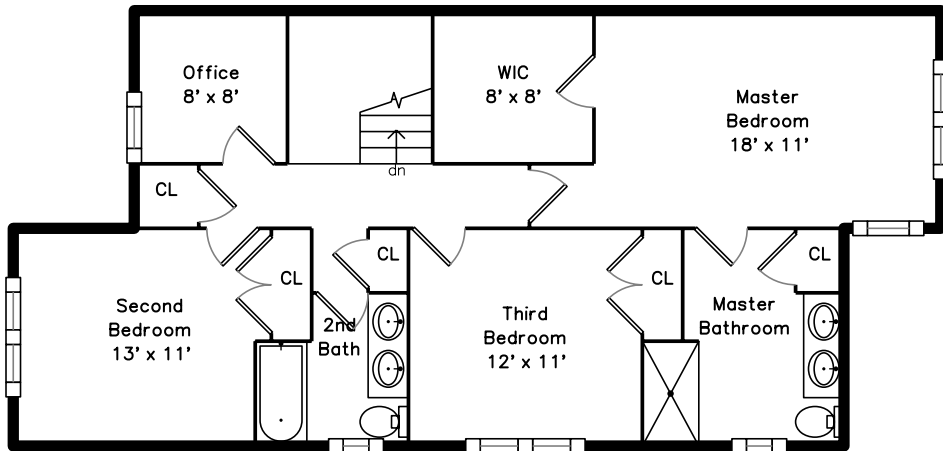

Upper

Lower

Main

129 Farwell Street
Newton, MA 02460

PicturePlan by  vis-home

Measurements may not be 100% accurate.
Floor plans are provided for convenience only.
Room sizes are not used to calculate area.

Upper

Main

Lower

Front Entrance

Front Exterior

Backyard

Backyard

Foyer

Foyer

Living Room

Living Room

Living Room

Dining Room

Dining Room

Kitchen

Kitchen

Master Bedroom

Master Bedroom

Second Bathroom

Second Bathroom

Master Bathroom

Master Bathroom

Recreation Room

Recreation Room