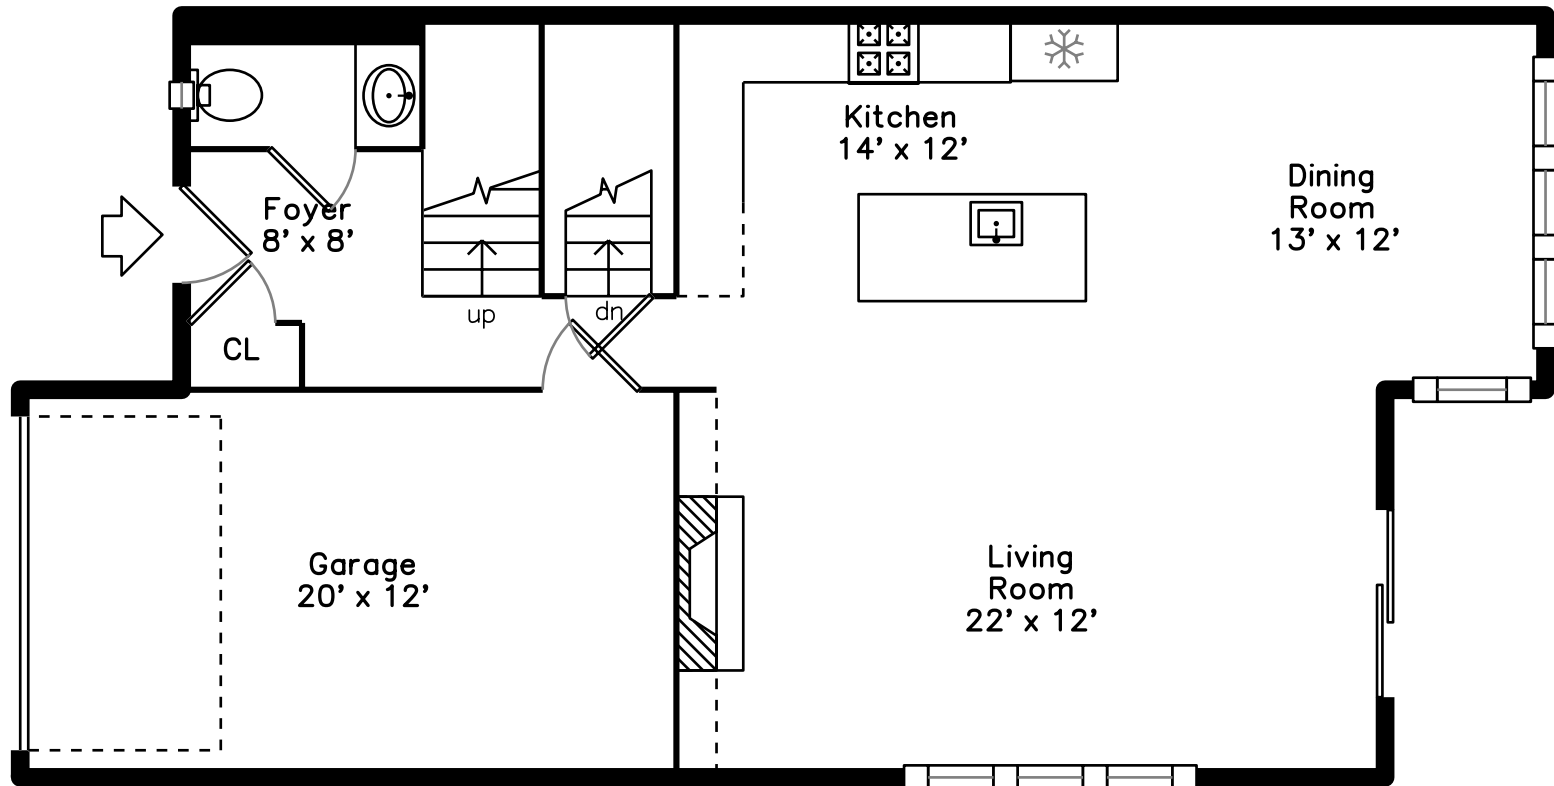

Upper

Lower

Main

129 Farwell Street
Newton, MA 02460

PicturePlan by  vis-home

Measurements may not be 100% accurate.
Floor plans are provided for convenience only.
Room sizes are not used to calculate area.

Upper

Main

Lower

Front Entrance

Front Exterior

Backyard

Backyard

Foyer

Foyer

Living Room

Living Room

Living Room

Dining Room

Dining Room

Kitchen

Kitchen

Master Bedroom

Master Bedroom

Second Bathroom

Second Bathroom

Master Bathroom

Master Bathroom

Recreation Room

Recreation Room