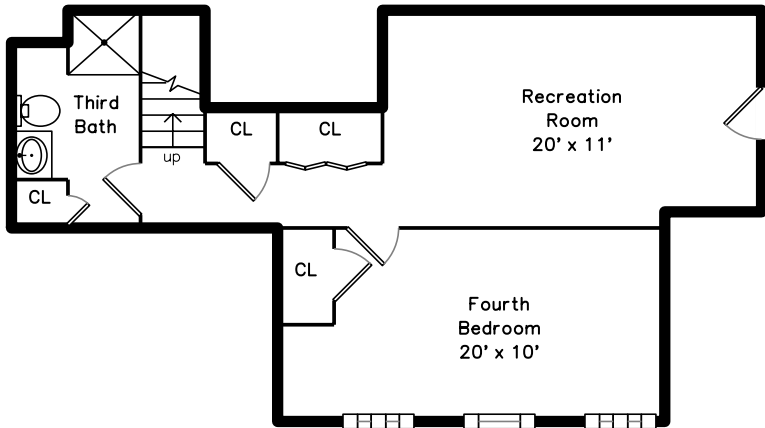

Upper

Lower

Main

129 Farwell Street
Newton, MA 02460

PicturePlan by  vis-home

Measurements may not be 100% accurate.
Floor plans are provided for convenience only.
Room sizes are not used to calculate area.

Upper

Main

Lower

Front Entrance

Front Exterior

Backyard

Backyard

Foyer

Foyer

Living Room

Living Room

Living Room

Dining Room

Dining Room

Kitchen

Kitchen

Master Bedroom

Master Bedroom

Second Bathroom

Second Bathroom

Master Bathroom

Master Bathroom

Recreation Room

Recreation Room