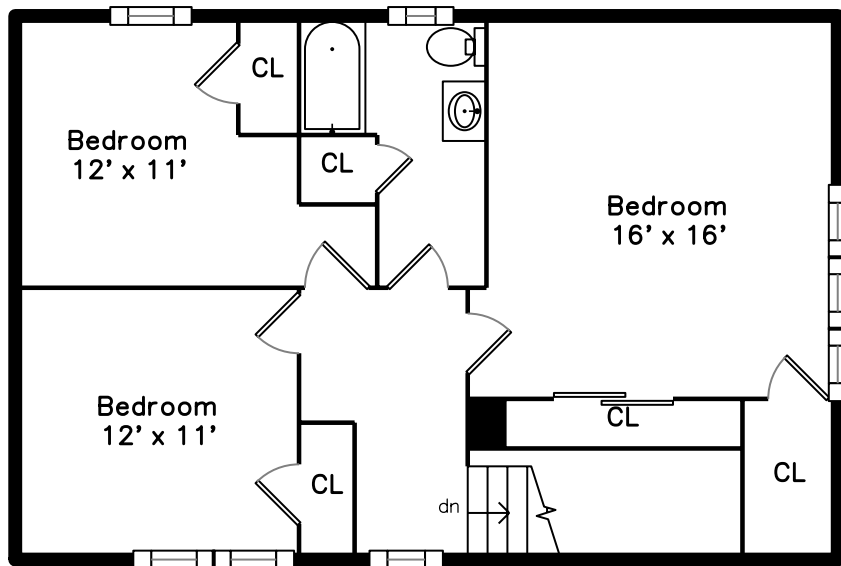

Upper

Main

47 Oldfield Road 2
Boston, MA 02121

PicturePlan by  vis-home

Measurements may not be 100% accurate.
Floor plans are provided for convenience only.
Room sizes are not used to calculate area.

Upper

Hall

Living Room

Living Room

Living Room

Kitchen Dining

Kitchen Dining

Kitchen Dining

Kitchen Dining

Bathroom

Deck

Deck

Landing

Bedroom

Bedroom

Bedroom

Bedroom