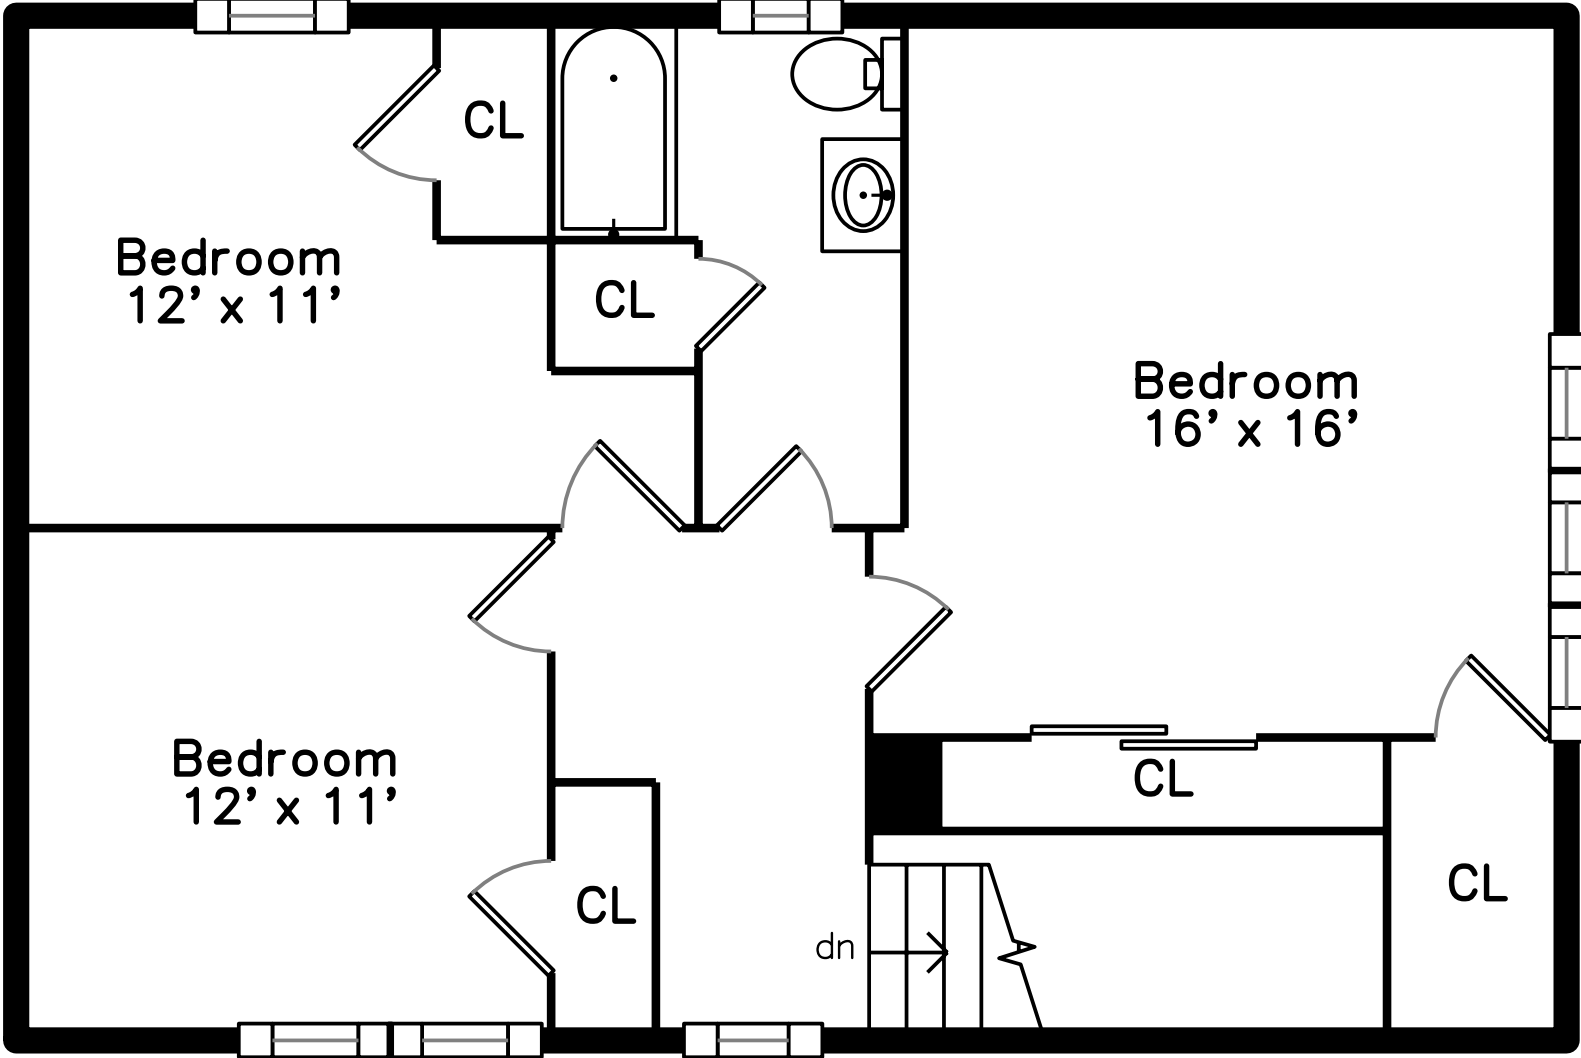

Upper

Main

47 Oldfield Road 2
Boston, MA 02121

PicturePlan by  vis-home

Measurements may not be 100% accurate.
Floor plans are provided for convenience only.
Room sizes are not used to calculate area.

Upper

Main

Outside

Outside

Outside

Back

Back

Back

Back

Hall

Living Room

Living Room

Living Room

Kitchen Dining

Kitchen Dining

Kitchen Dining

Kitchen Dining

Bathroom

Deck

Deck

Landing

Bedroom

Bedroom

Bedroom

Bedroom