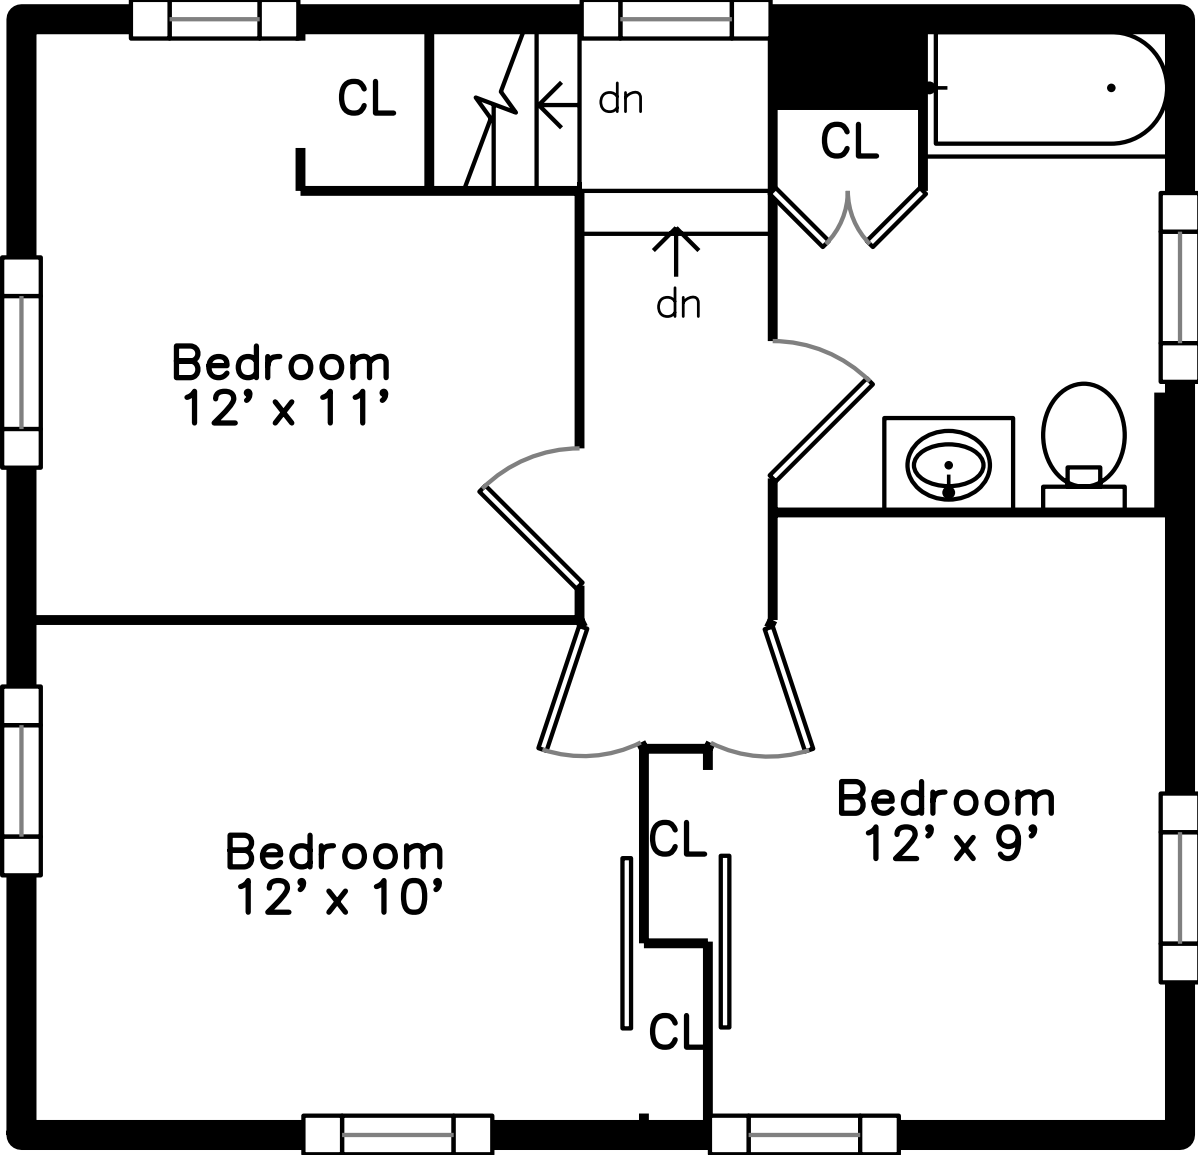

Upper

Main

22 North Worcester Avenue
Worcester, MA 01606

PicturePlan by  vis-home

Measurements may not be 100% accurate.
Floor plans are provided for convenience only.
Room sizes are not used to calculate area.

Upper

Main

Outside

Outside

Outside

Backyard

Backyard

Living Room

Living Room

Living Room

Dining Room

Dining Room

Kitchen

Kitchen

Kitchen

Deck

Deck

Bedroom

Bedroom

Bedroom

Bedroom

Bedroom

Bedroom

Bathroom