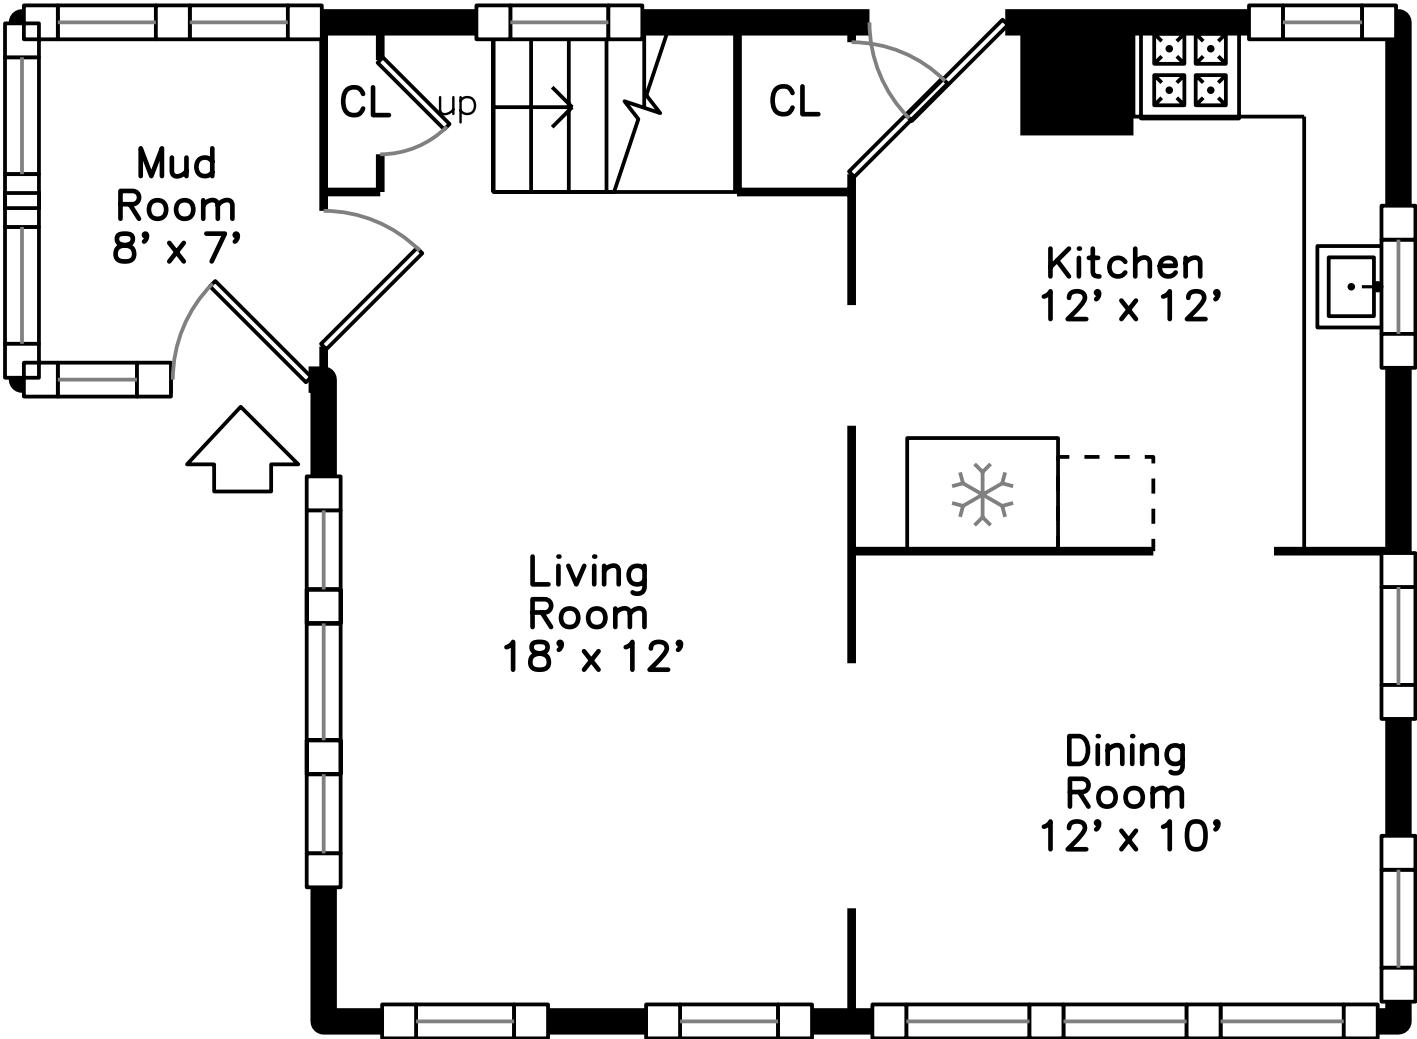

Upper

Main

22 North Worcester Avenue
Worcester, MA 01606

PicturePlan by  vis-home

Measurements may not be 100% accurate.
Floor plans are provided for convenience only.
Room sizes are not used to calculate area.

Upper

Main

Outside

Outside

Outside

Backyard

Backyard

Living Room

Living Room

Living Room

Dining Room

Dining Room

Kitchen

Kitchen

Kitchen

Deck

Deck

Bedroom

Bedroom

Bedroom

Bedroom

Bedroom

Bedroom

Bathroom