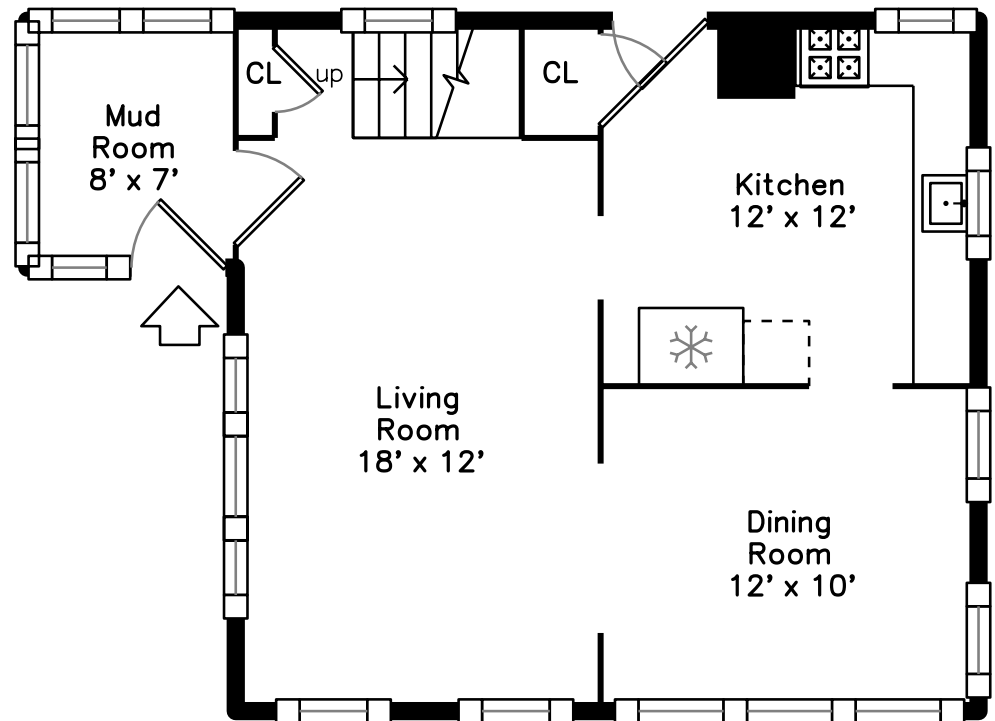

Upper

Main

22 North Worcester Avenue
Worcester, MA 01606

PicturePlan by  vis-home

Measurements may not be 100% accurate.
Floor plans are provided for convenience only.
Room sizes are not used to calculate area.

Upper

Main

Outside

Outside

Outside

Backyard

Backyard

Living Room

Living Room

Living Room

Dining Room

Dining Room

Kitchen

Kitchen

Kitchen

Deck

Deck

Bedroom

Bedroom

Bedroom

Bedroom

Bedroom

Bedroom

Bathroom