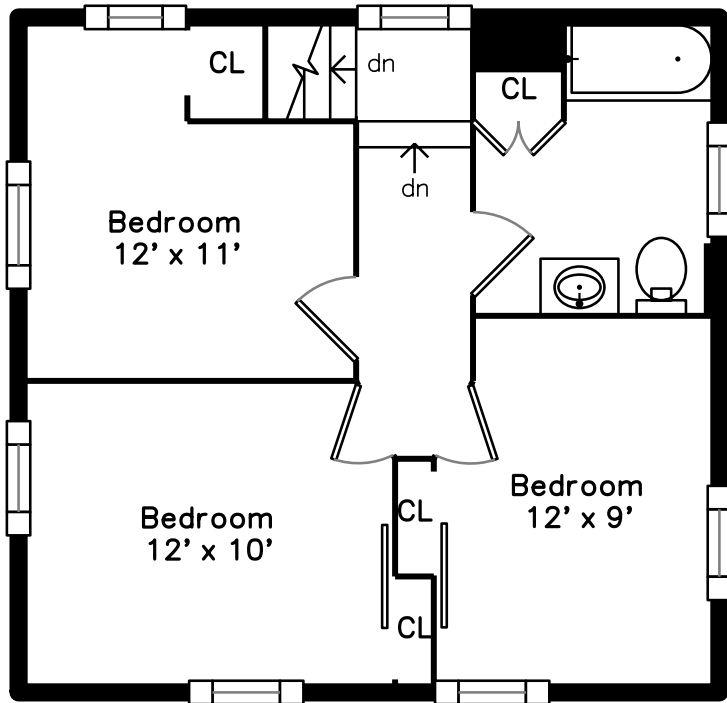

Upper

Main

22 North Worcester Avenue
Worcester, MA 01606

PicturePlan by  vis-home

Measurements may not be 100% accurate.
Floor plans are provided for convenience only.
Room sizes are not used to calculate area.

Upper

Main

Outside

Outside

Outside

Backyard

Backyard

Living Room

Living Room

Living Room

Dining Room

Dining Room

Kitchen

Kitchen

Kitchen

Deck

Deck

Bedroom

Bedroom

Bedroom

Bedroom

Bedroom

Bedroom

Bathroom