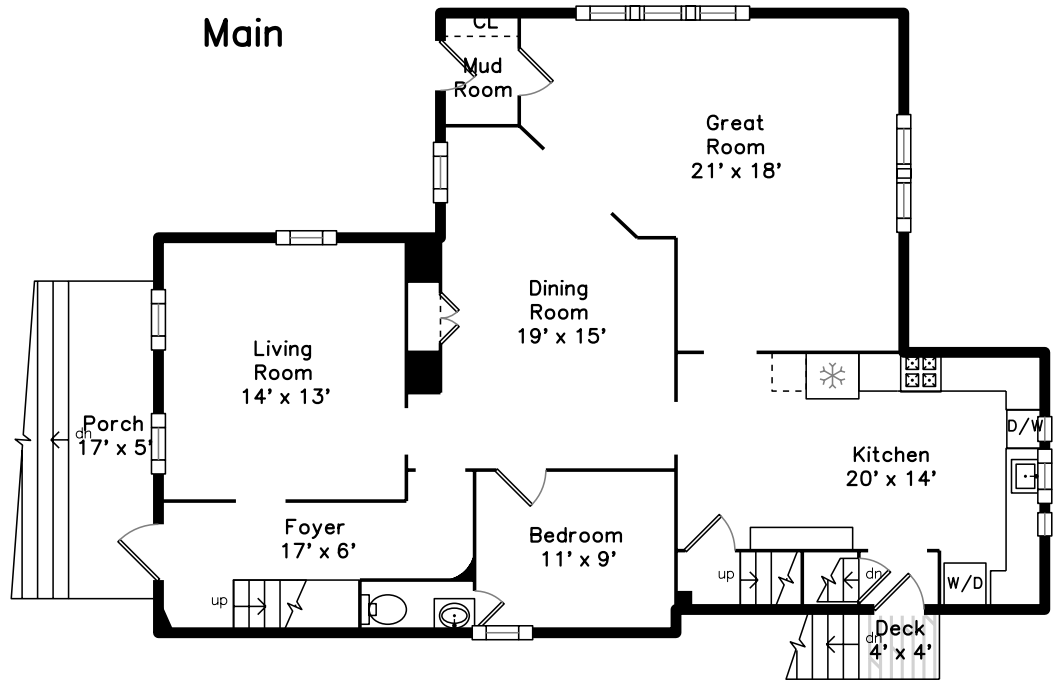

Top

Upper

Main

74 Anawan Avenue
Boston, MA 02132

PicturePlan by  vis-home

Measurements may not be 100% accurate.

Floor plans are provided for convenience only.

Room sizes are not used to calculate area.

Outside

Outside

Foyer

Living Room

Living Room

Living Room

Dining Room

Dining Room

Dining Room

Dining Room

Dining Room

Kitchen

Kitchen

Kitchen

Kitchen

Kitchen

Great Room

Great Room

Great Room

Great Room

Bedroom

Bedroom

Bathroom

Master Bedroom