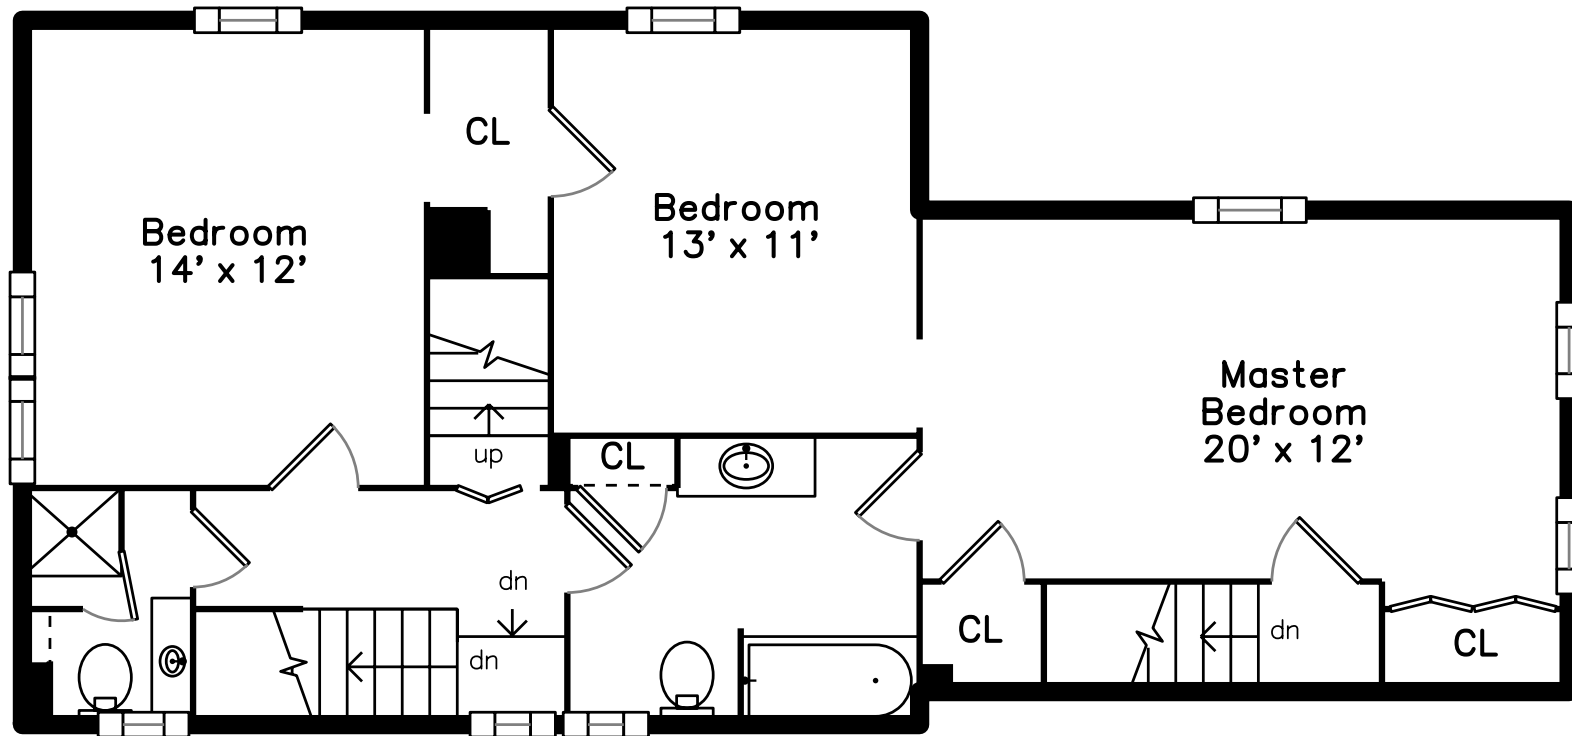

Top

Upper

Main

74 Anawan Avenue
Boston, MA 02132

PicturePlan by  vis-home

Measurements may not be 100% accurate.

Floor plans are provided for convenience only.

Room sizes are not used to calculate area.

Top

Upper

Main

Outside

Outside

Outside

Outside

Outside

Outside

Outside

Foyer

Living Room

Living Room

Living Room

Dining Room

Dining Room

Great Room

Great Room

Great Room

Great Room

Bedroom

Bedroom

Bathroom

Master Bedroom