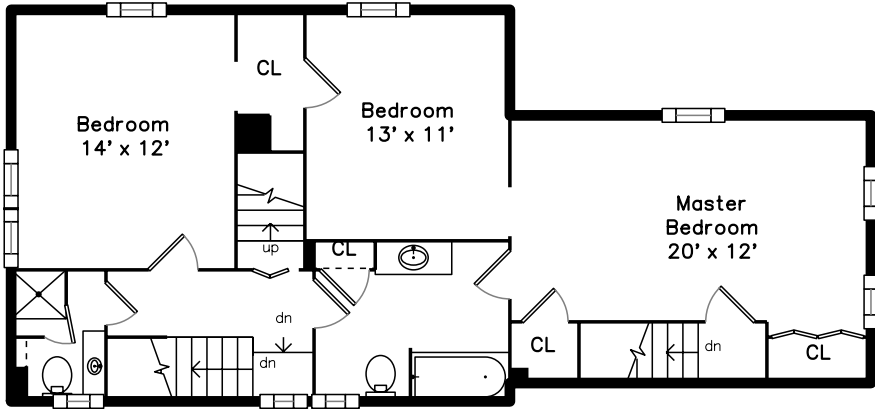

Top

Upper

Main

74 Anawan Avenue
Boston, MA 02132

PicturePlan by  vis-home

Measurements may not be 100% accurate.

Floor plans are provided for convenience only.

Room sizes are not used to calculate area.

Top

Upper

Main

Outside

Outside

Outside

Outside

Outside

Great Room

Great Room

Great Room

Great Room

Bedroom

Bedroom

Bathroom

Master Bedroom

Master Bedroom

Master Bedroom

Bedroom

Bedroom

Bedroom

Bedroom

Bedroom

Bedroom