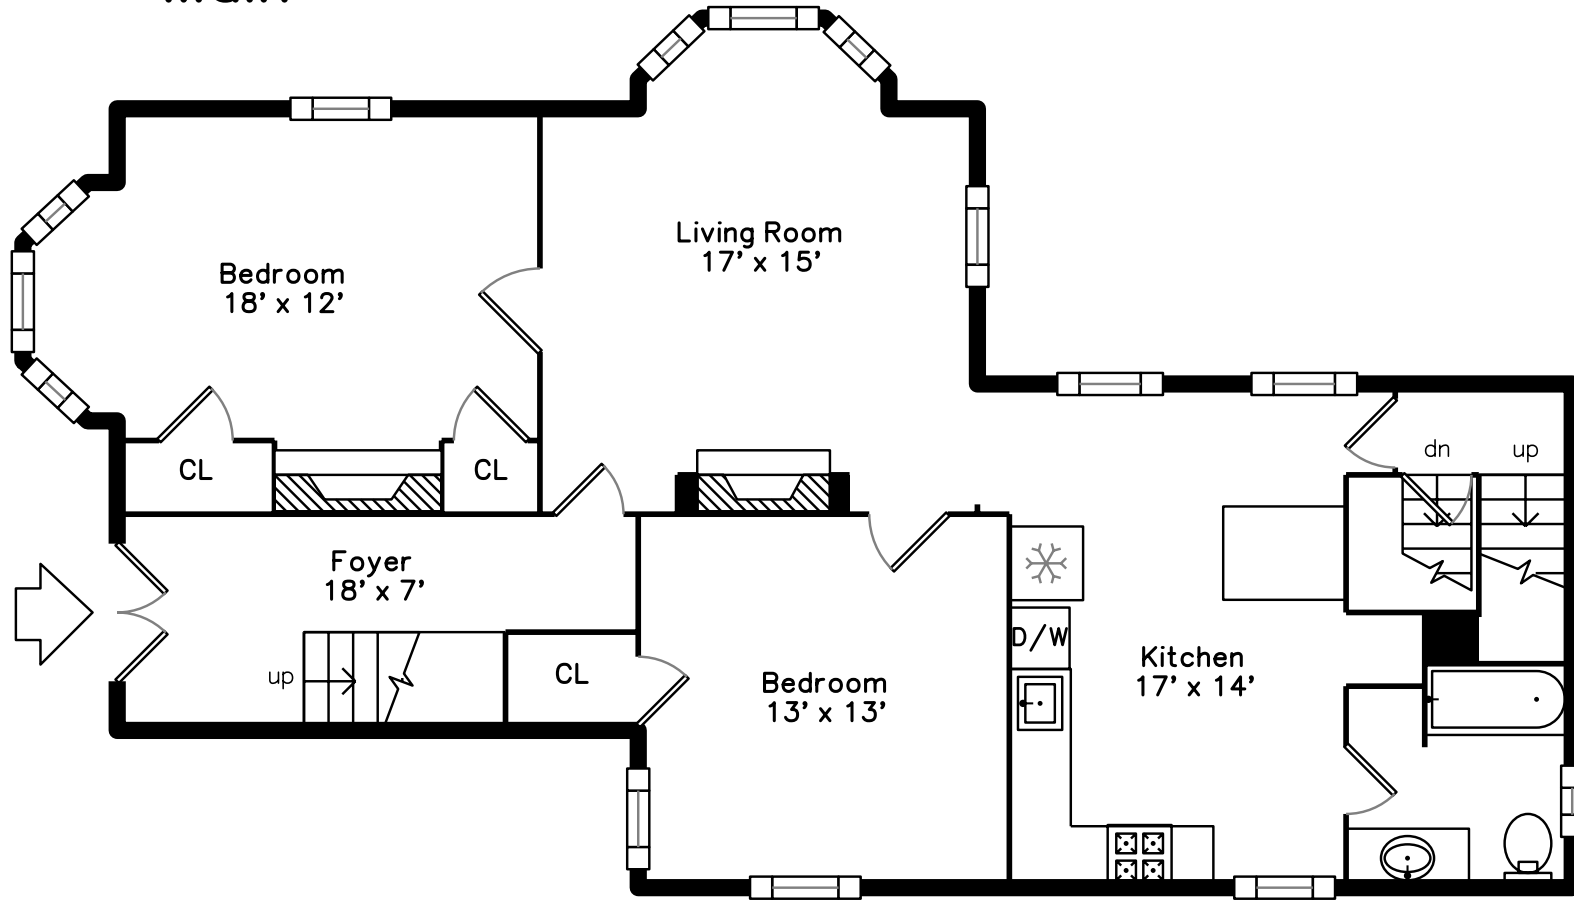

# Main

48 Vinal Avenue  
Somerville, MA 02143

PicturePlan by  vis-home

Measurements may not be 100% accurate.  
Floor plans are provided for convenience only.  
Room sizes are not used to calculate area.

# Main

Outside

Outside

Living Room

Kitchen

Bedroom

Bedroom

Bathroom

Living Room

Kitchen

Kitchen

Master Bedroom

Bedroom

Office

Bathroom

Deck

Master Bedroom

Bedroom

Bathroom

Laundry

Storage