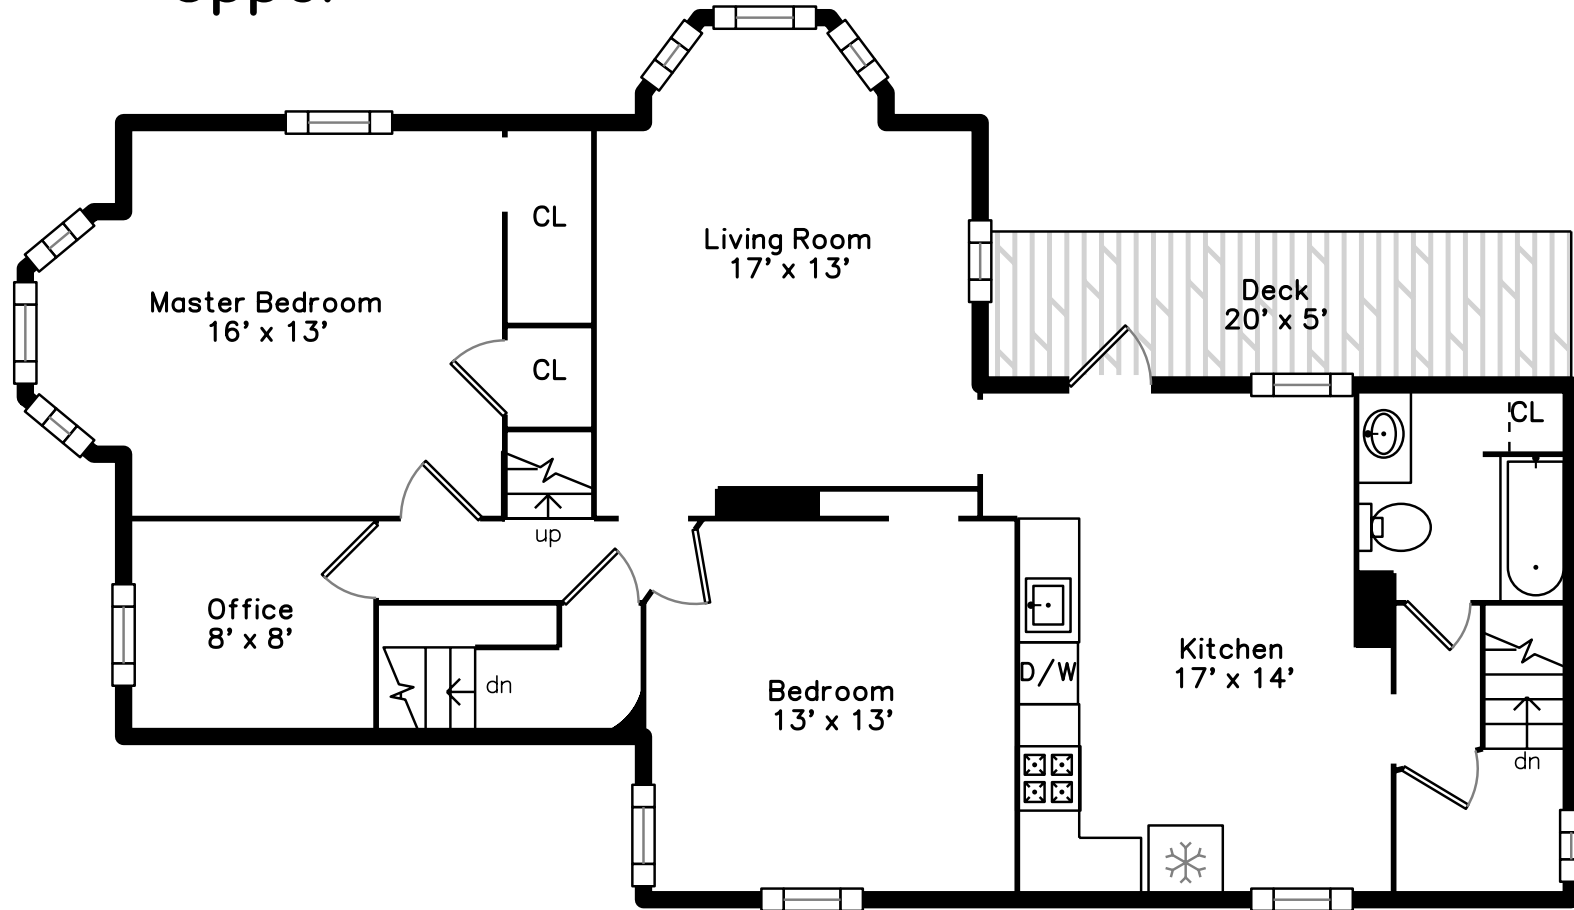

# Main

48 Vinal Avenue  
Somerville, MA 02143

PicturePlan by  vis-home

Measurements may not be 100% accurate.  
Floor plans are provided for convenience only.  
Room sizes are not used to calculate area.

# Main

Outside

Outside

Living Room

Kitchen

Bedroom

Bedroom

Bathroom

Living Room

Kitchen

Kitchen

Master Bedroom

Bedroom

Office

Bathroom

Deck

Master Bedroom

Bedroom

Bathroom

Laundry

Storage