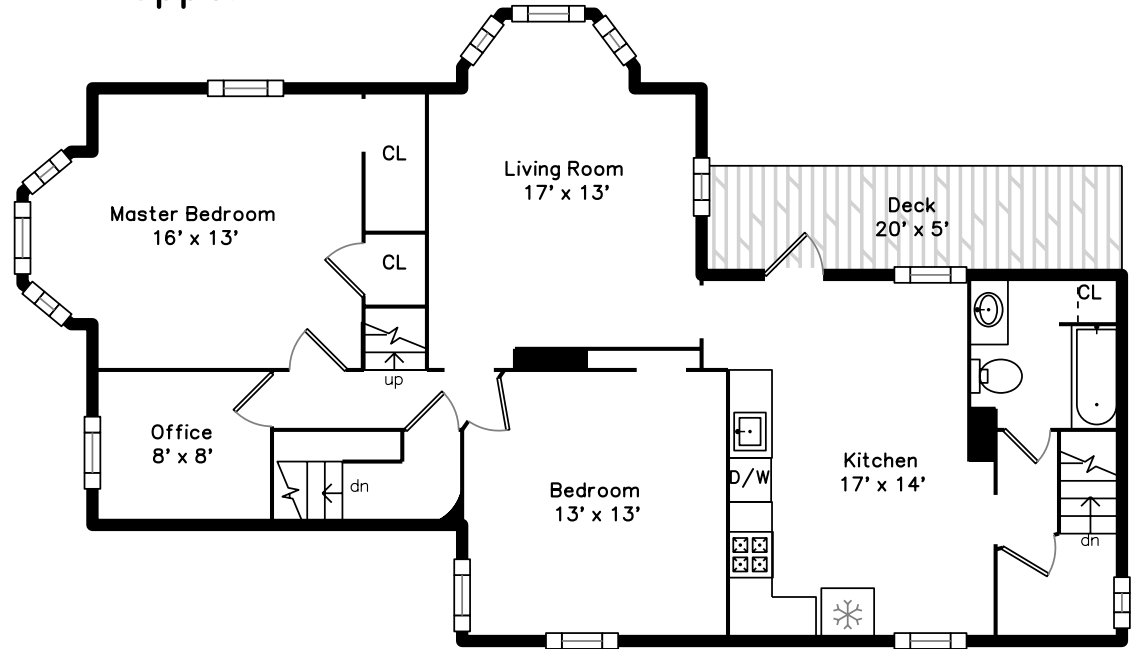

# Upper

# Main

48 Vinal Avenue  
Somerville, MA 02143

PicturePlan by  vis-home

Measurements may not be 100% accurate.  
Floor plans are provided for convenience only.  
Room sizes are not used to calculate area.

# Main

Outside

Outside

Living Room

Kitchen

Bedroom

Bedroom

Bathroom

Master Bedroom

Bedroom

Bathroom

Laundry

Storage