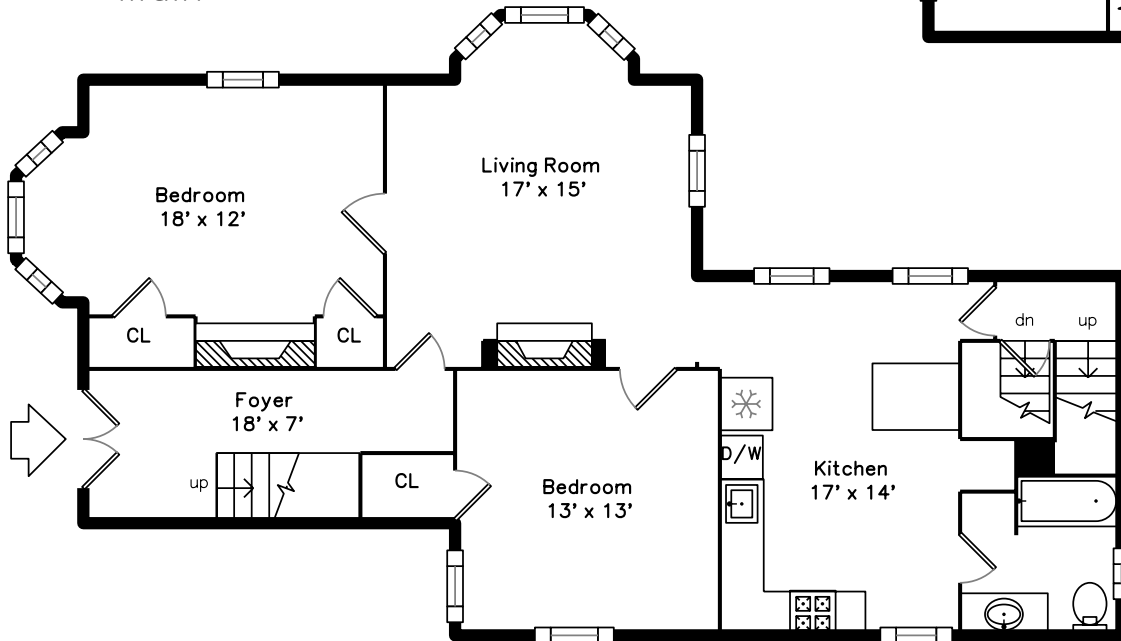

# Upper

# Main

48 Vinal Avenue  
Somerville, MA 02143

PicturePlan by  vis-home

Measurements may not be 100% accurate.  
Floor plans are provided for convenience only.  
Room sizes are not used to calculate area.

# Main

Outside

Outside

Living Room

Kitchen

Bedroom

Bedroom

Bathroom

Master Bedroom

Bedroom

Bathroom

Laundry

Storage