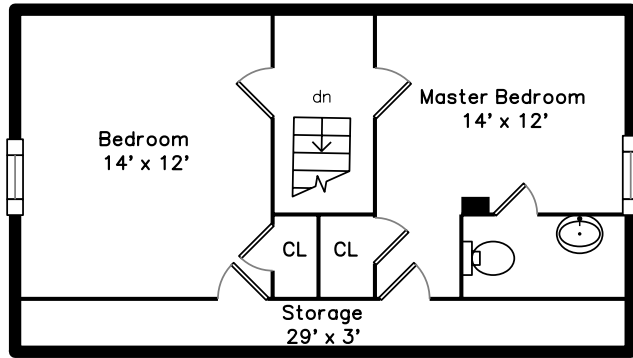

Top

Upper

Main

48 Vinal Avenue
Somerville, MA 02143

PicturePlan by vis-home

Measurements may not be 100% accurate.
Floor plans are provided for convenience only.
Room sizes are not used to calculate area.