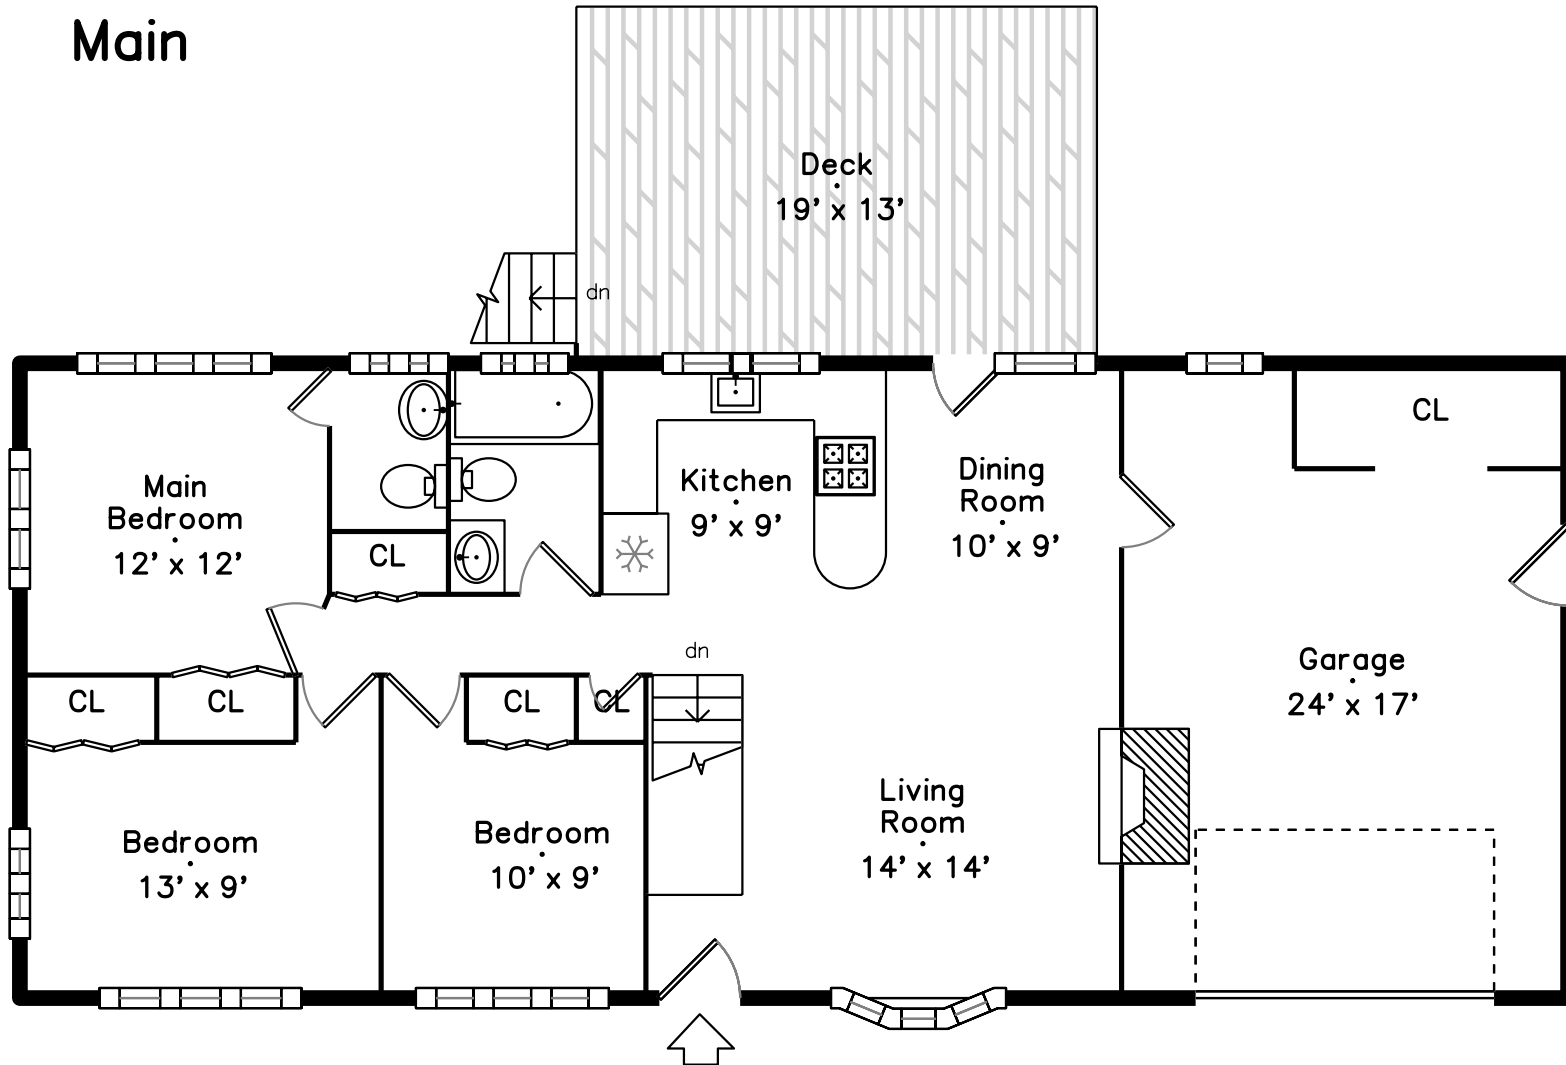

# Lower

61 Goldencrest Avenue  
Waltham, MA 02451

PicturePlan by vis-home

Measurements may not be 100% accurate.  
Floor plans are provided for convenience only.  
Room sizes are not used to calculate area.

# Main

Outside

Outside

Outside

Outside

Outside

Kitchen Dining

Living Room

Living Room

Living Room

Living Room

Living Room

Living Room

Living Room

Living Room

Dining Room

Kitchen