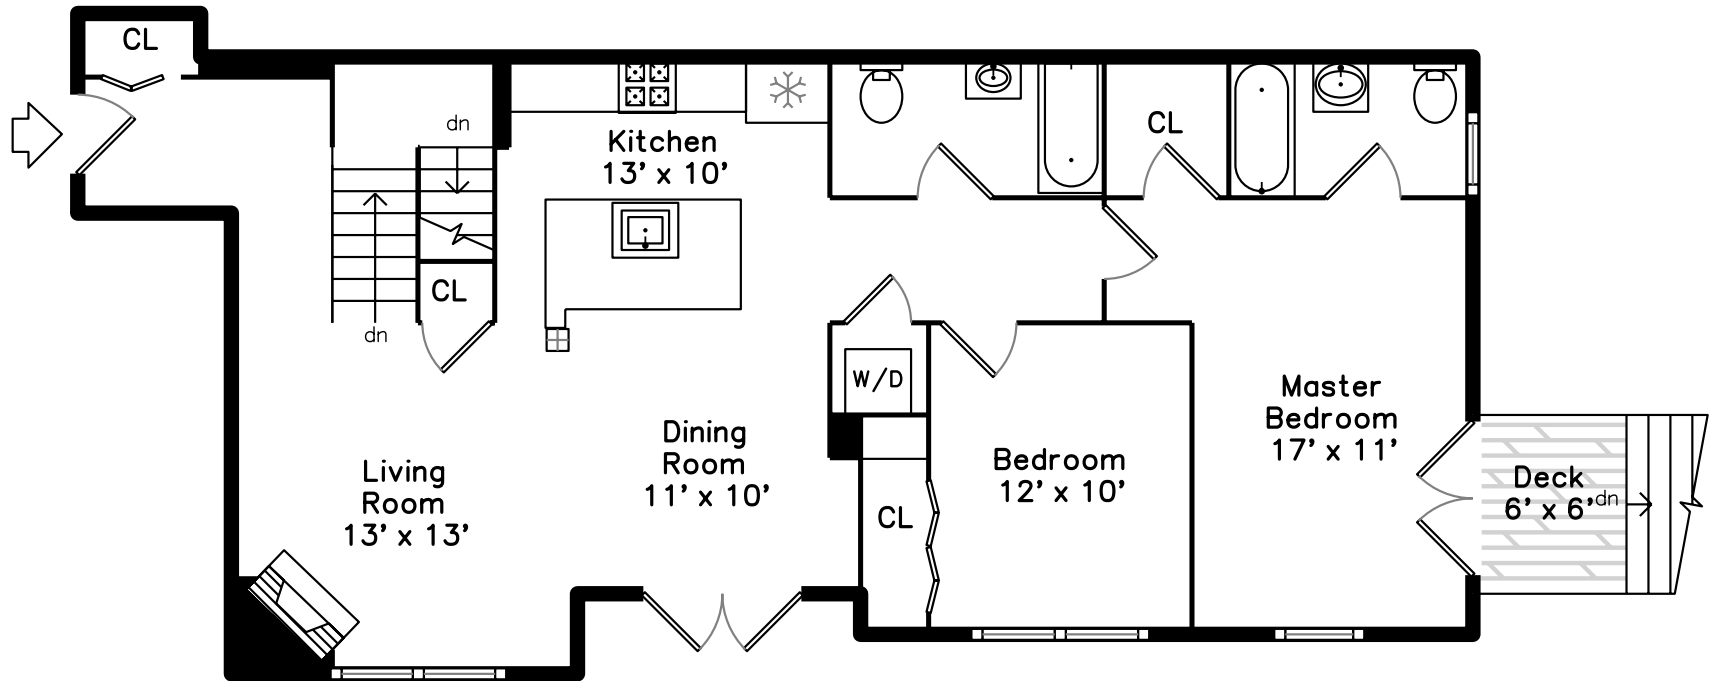

# Basement

270 Cedar Street 3  
Somerville, MA 02145

PicturePlan by vis-home

Measurements may not be 100% accurate.  
Floor plans are provided for convenience only.  
Room sizes are not used to calculate area.

# Basement

Outside

Outside

Entry

Living Room

Living Room

Dining Room

Kitchen

Kitchen

Kitchen

Master Bedroom

Master Bedroom

Bedroom

Bedroom

Bathroom

Bathroom

Bathroom

Bathroom

CL

Bonus Room

Bonus Room

Storage