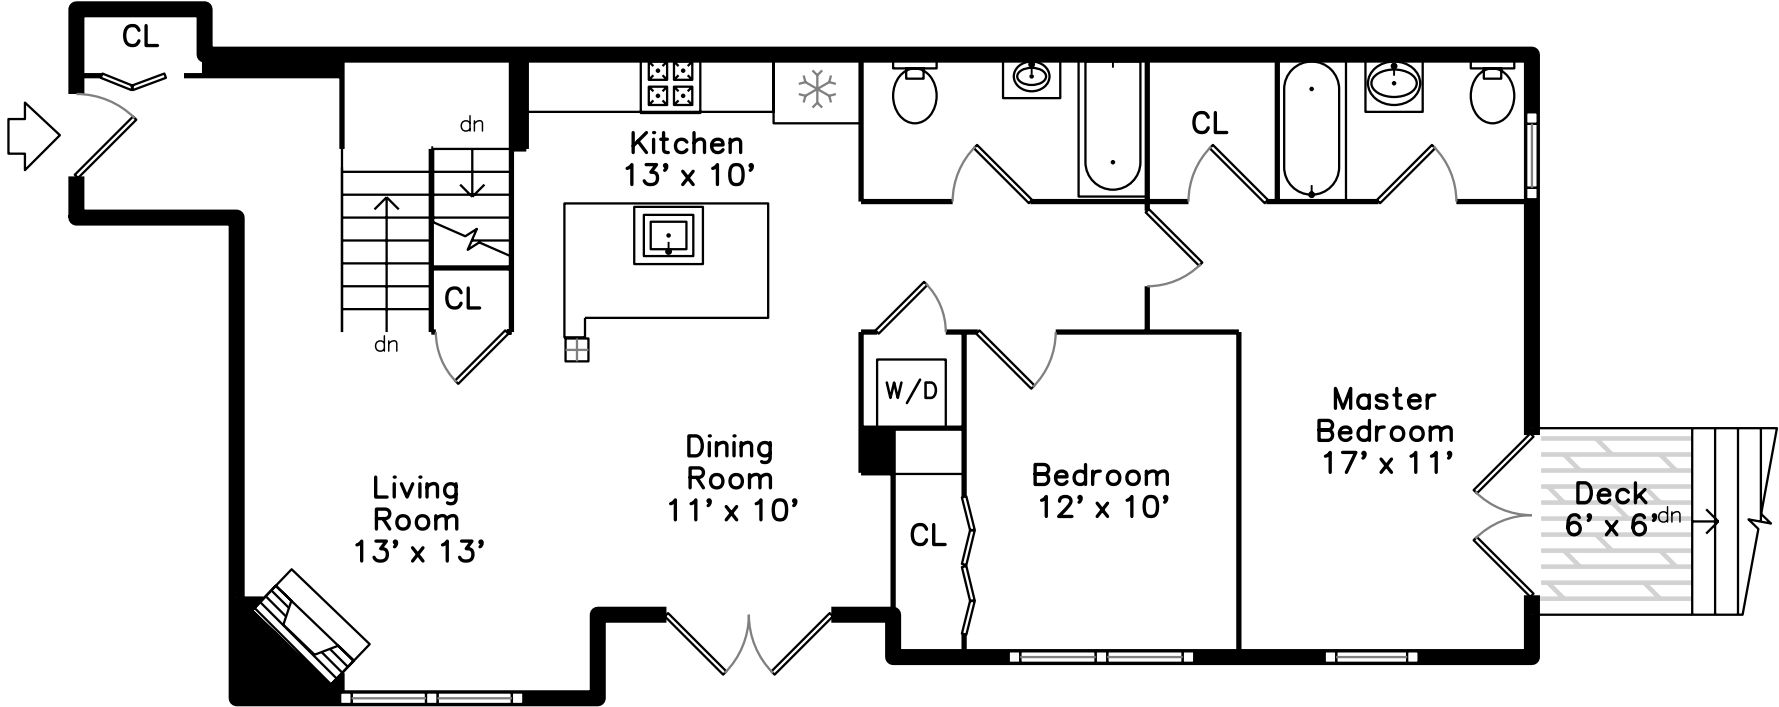

# Main

# Basement

270 Cedar Street 3  
Somerville, MA 02145

PicturePlan by vis-home

Measurements may not be 100% accurate.  
Floor plans are provided for convenience only.  
Room sizes are not used to calculate area.

# Basement

Outside

Outside

Entry

Living Room

Living Room

Dining Room

Kitchen

Bathroom

Bathroom

CL

Bonus Room

Bonus Room

Storage