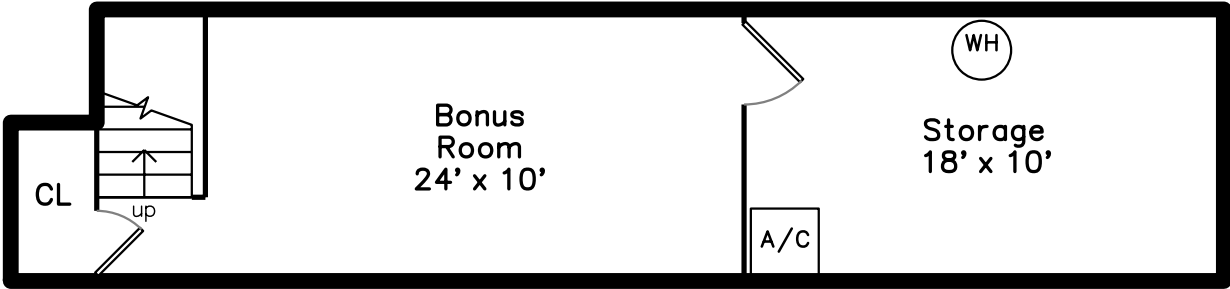

# Basement

270 Cedar Street 3  
Somerville, MA 02145

PicturePlan by vis-home

Measurements may not be 100% accurate.  
Floor plans are provided for convenience only.  
Room sizes are not used to calculate area.