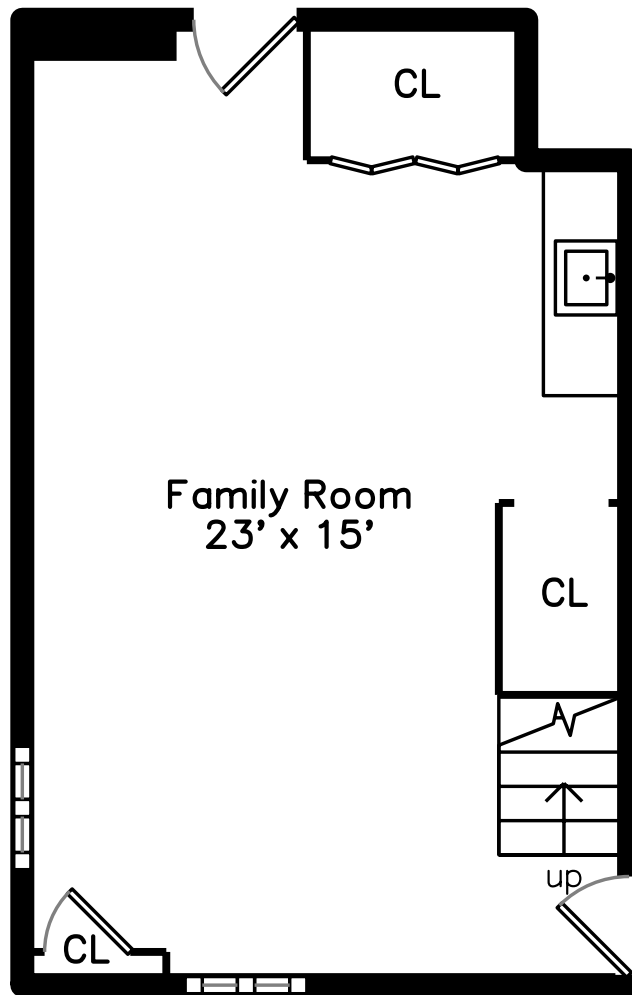

Upper

30 Trenton Road
Dedham, MA 02026

PicturePlan by vis-home

Measurements may not be 100% accurate.
Floor plans are provided for convenience only.
Room sizes are not used to calculate area.

Lower

Main

Upper

Main

Lower

Outside

Outside

Back

Living Room

Living Room

Dining Room

Dining Room

Kitchen

Kitchen

Family Room

Family Room

Office

Bathroom

Bedroom

Family Room

Family Room

Utility