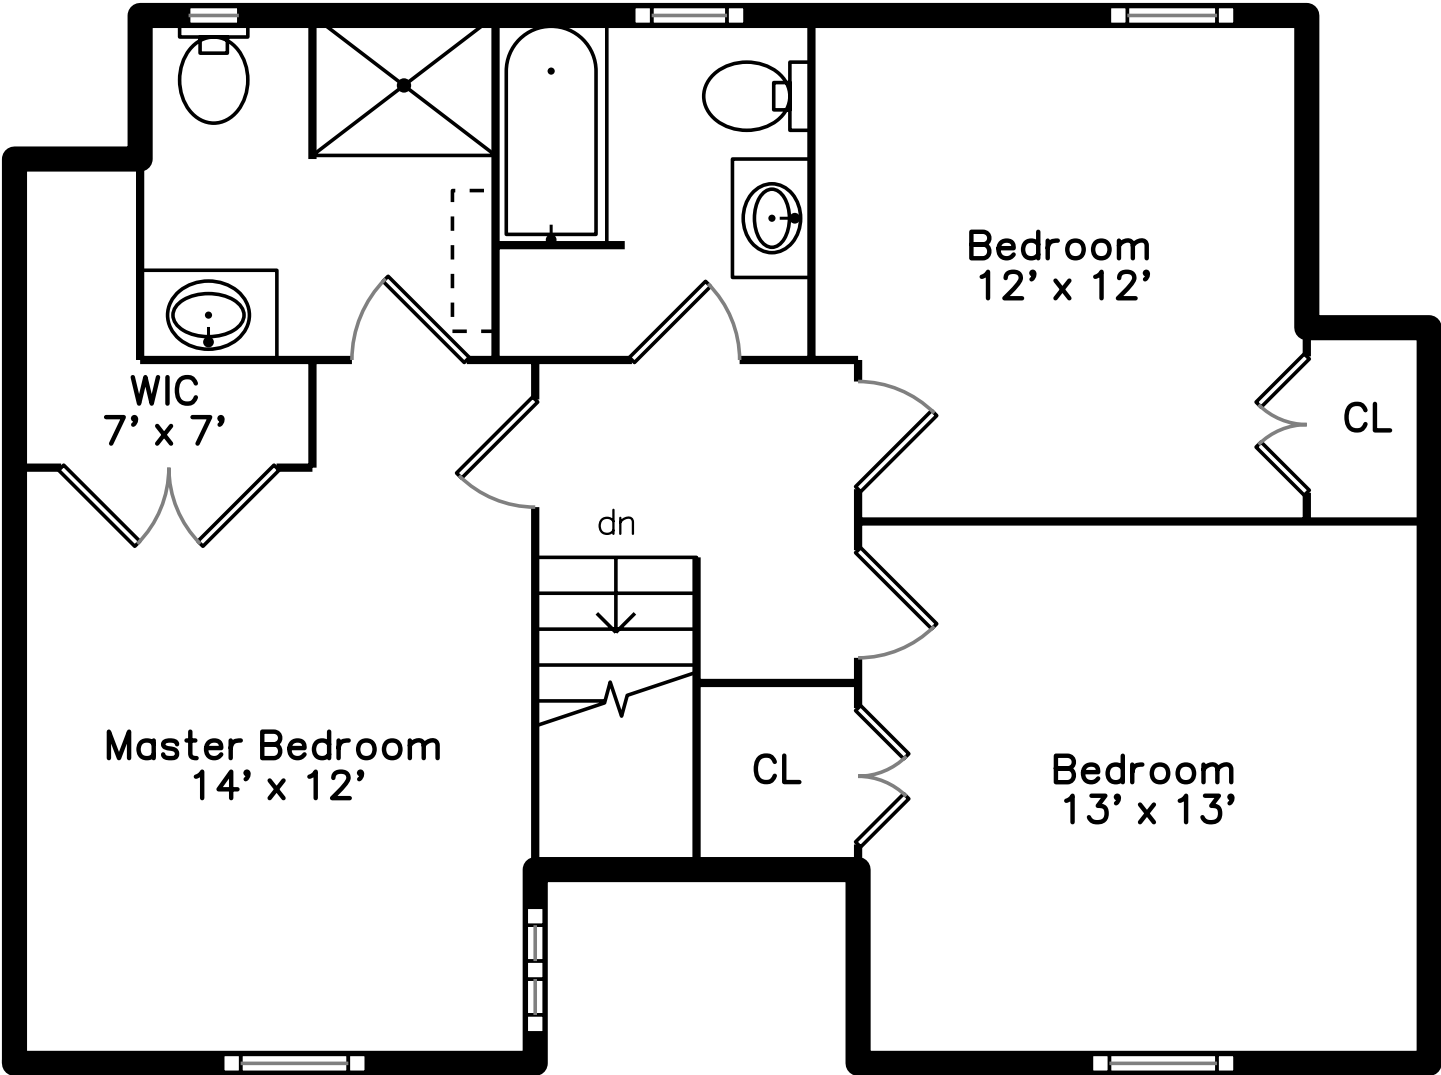

Upper

30 Trenton Road
Dedham, MA 02026

PicturePlan by vis-home

Measurements may not be 100% accurate.
Floor plans are provided for convenience only.
Room sizes are not used to calculate area.

Lower

Main

Upper

Main

Lower

Outside

Outside

Back

Living Room

Living Room

Dining Room

Dining Room

Kitchen

Kitchen

Family Room

Family Room

Office

Bathroom

Bedroom

Family Room

Family Room

Utility