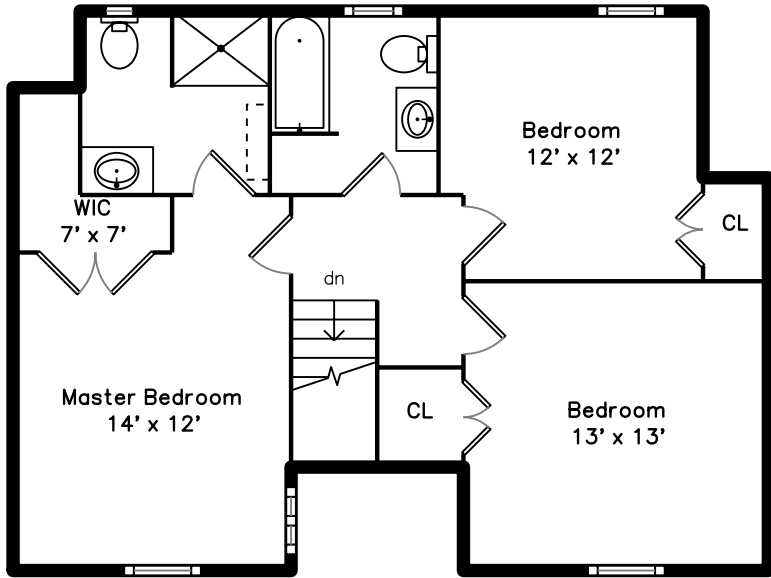

Upper

30 Trenton Road
Dedham, MA 02026

PicturePlan by vis-home

Measurements may not be 100% accurate.
Floor plans are provided for convenience only.
Room sizes are not used to calculate area.

Lower

Main

Upper

Main

Lower

Outside

Outside

Back

Living Room

Living Room

Dining Room

Dining Room

Kitchen

Kitchen

Family Room

Family Room

Office

Bathroom

Bedroom

Family Room

Family Room

Utility