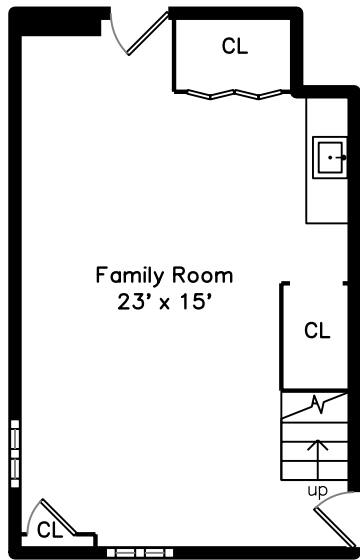

Upper

30 Trenton Road
Dedham, MA 02026

PicturePlan by vis-home

Measurements may not be 100% accurate.
Floor plans are provided for convenience only.
Room sizes are not used to calculate area.

Lower

Main

Upper

Main

Lower

Outside

Outside

Back

Living Room

Living Room

Dining Room

Dining Room

Kitchen

Kitchen

Family Room

Family Room

Office

Bathroom

Bedroom

Family Room

Family Room

Utility