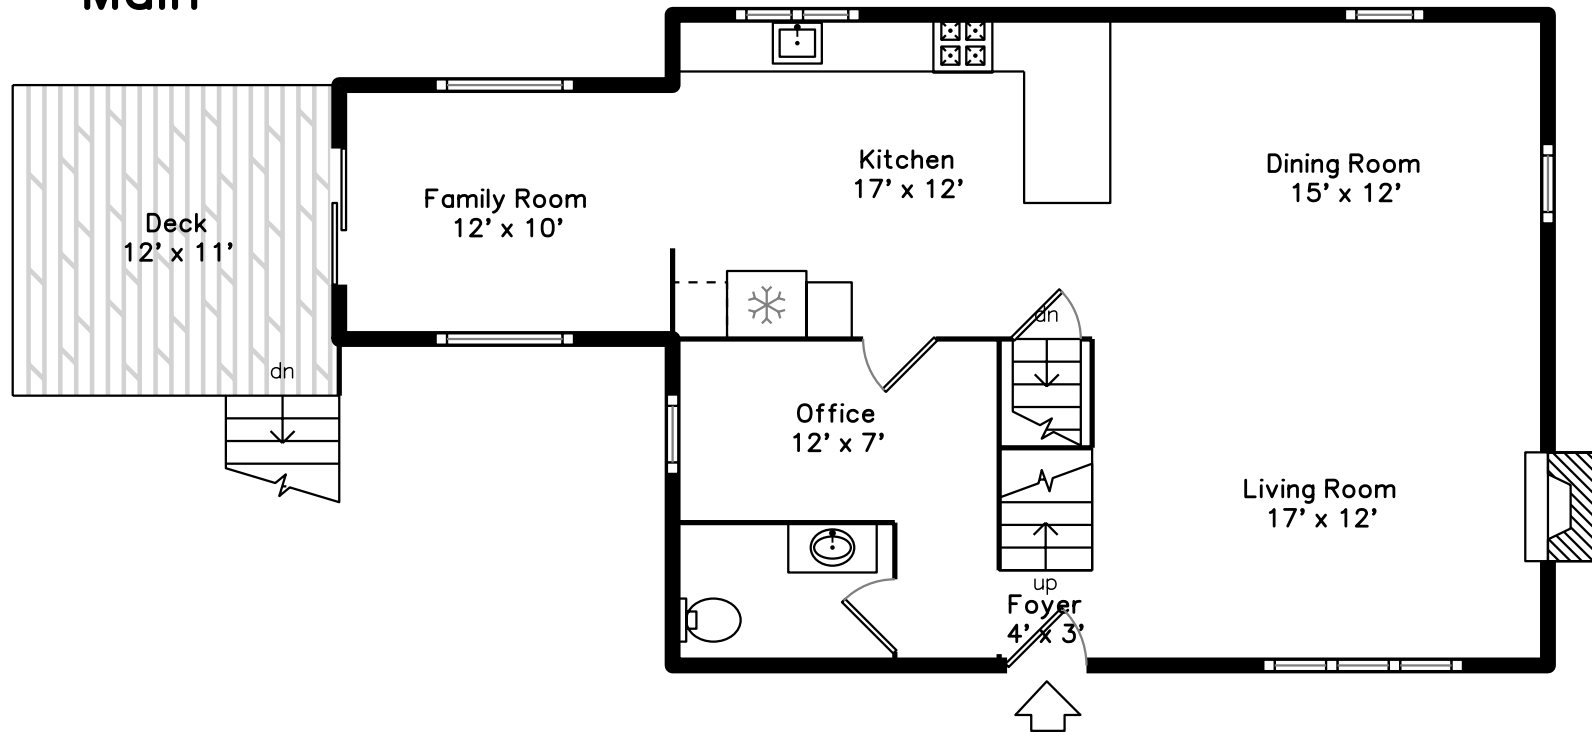

Upper

30 Trenton Road
Dedham, MA 02026

PicturePlan by vis-home

Measurements may not be 100% accurate.
Floor plans are provided for convenience only.
Room sizes are not used to calculate area.

Lower

Main

Upper

Main

Lower

Outside

Outside

Back

Living Room

Living Room

Dining Room

Dining Room

Kitchen

Kitchen

Family Room

Family Room

Office

Bathroom

Bedroom

Family Room

Family Room

Utility