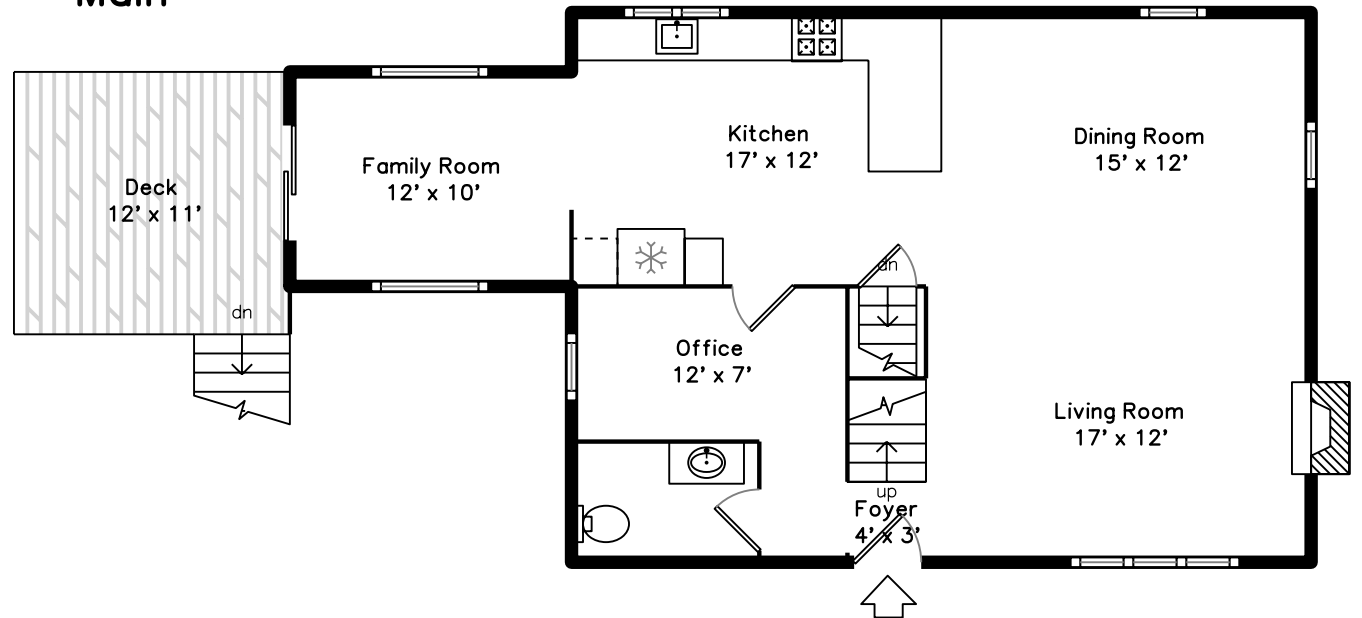

Upper

30 Trenton Road
Dedham, MA 02026

PicturePlan by vis-home

Measurements may not be 100% accurate.
Floor plans are provided for convenience only.
Room sizes are not used to calculate area.

Lower

Main

Upper

Main

Lower

Outside

Outside

Back

Living Room

Living Room

Dining Room

Dining Room

Kitchen

Kitchen

Family Room

Family Room

Office

Bathroom

Bedroom

Family Room

Family Room

Utility