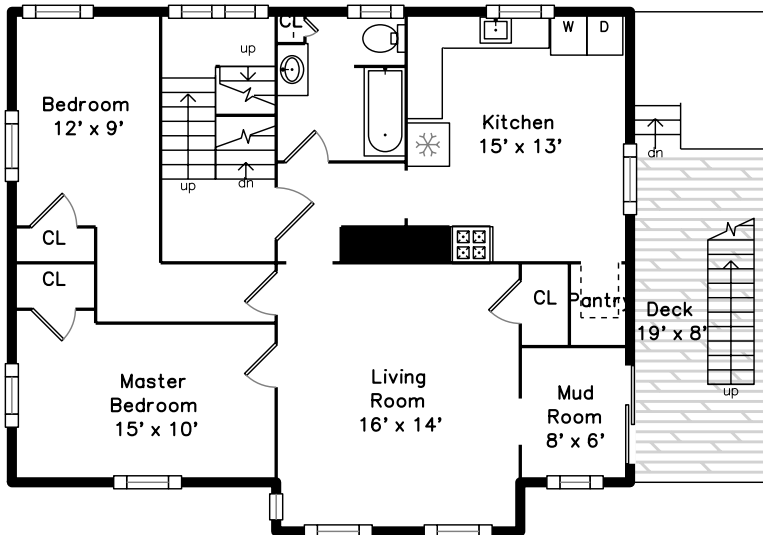

Top

Main

Upper

Basement

287 Summit Avenue
Boston, MA 02135

PicturePlan by vis-home

Measurements may not be 100% accurate.
Floor plans are provided for convenience only.
Room sizes are not used to calculate area.

Top

Upper

Main

Basement

Outside

Outside

Living Room

Living Room

Living Room

Dining Room

Kitchen

Kitchen

Kitchen

Bedroom

Bedroom

Office

Lobby

Living Room

Living Room

Living Room

Kitchen

Kitchen

Kitchen

Master Bedroom