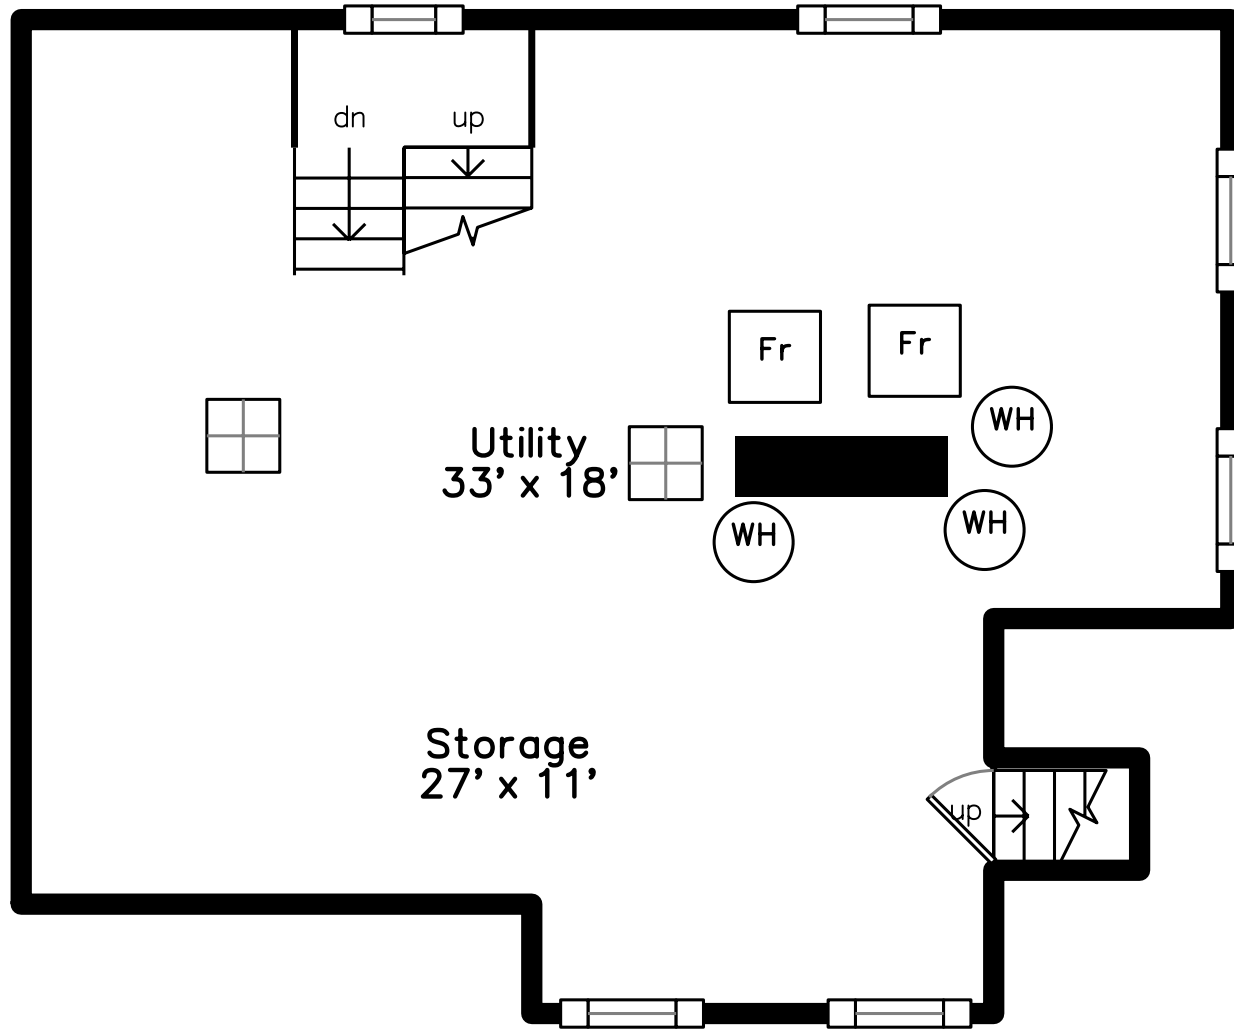

Top

Main

Upper

Basement

287 Summit Avenue
Boston, MA 02135

PicturePlan by vis-home

Measurements may not be 100% accurate.
Floor plans are provided for convenience only.
Room sizes are not used to calculate area.

Top

Upper

Main

Basement

Outside

Outside

Living Room

Living Room

Living Room

Dining Room

Kitchen

Kitchen

Kitchen

Bedroom

Bedroom

Office

Lobby

Living Room

Living Room

Living Room

Kitchen

Kitchen

Kitchen

Master Bedroom