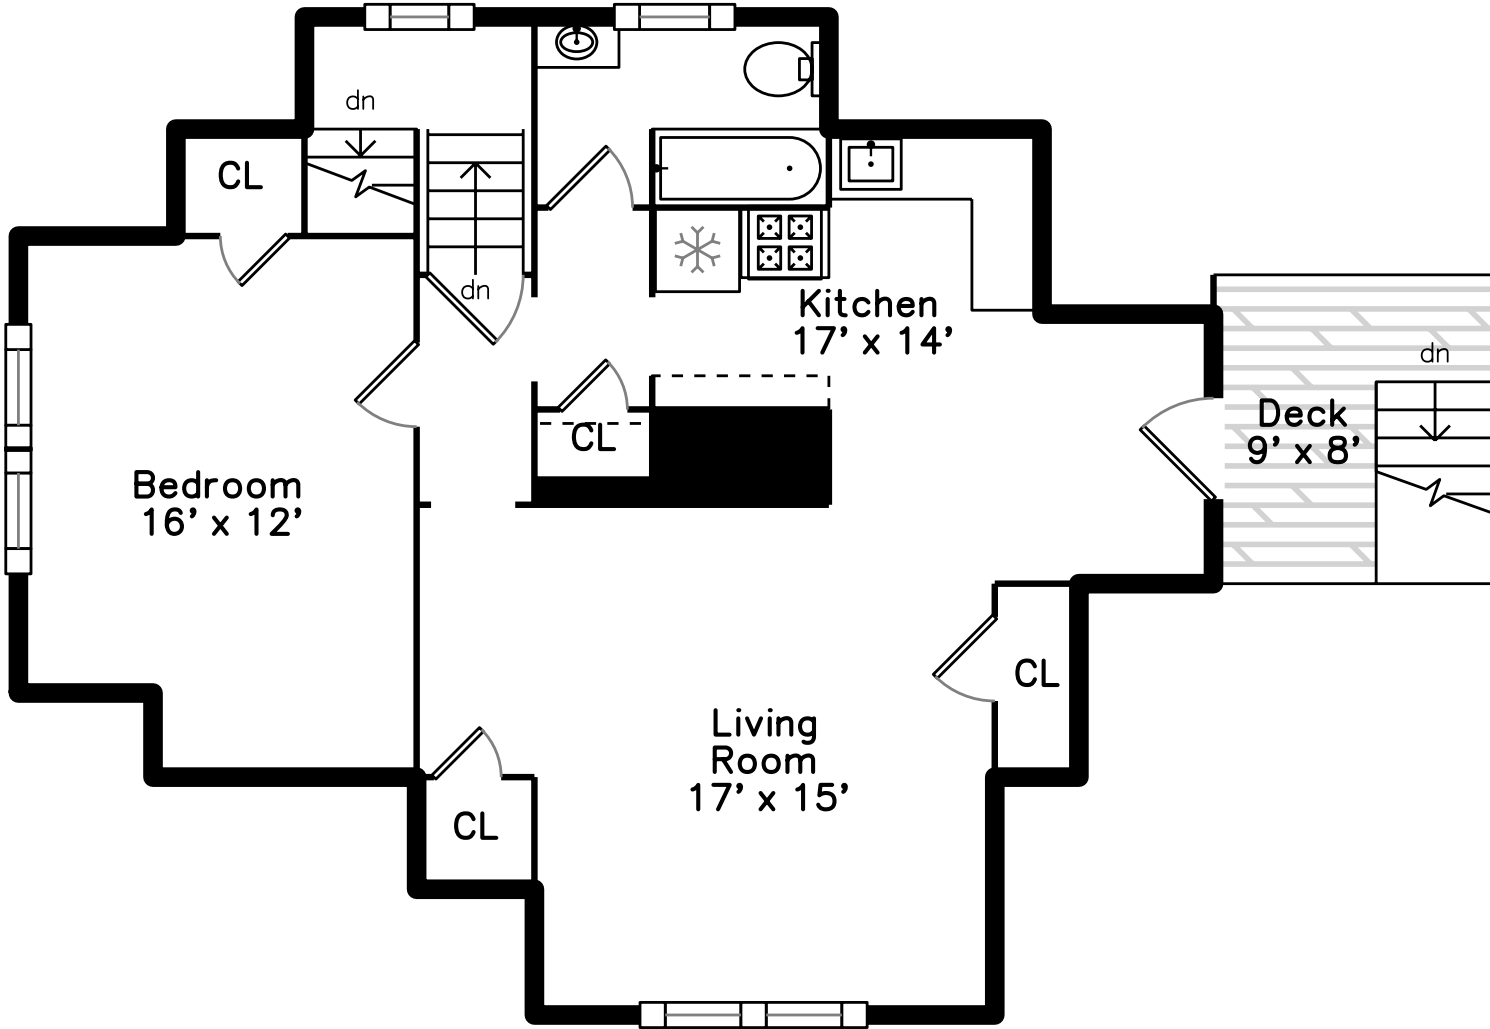

Top

Main

Upper

Basement

287 Summit Avenue
Boston, MA 02135

PicturePlan by vis-home

Measurements may not be 100% accurate.
Floor plans are provided for convenience only.
Room sizes are not used to calculate area.

Top

Upper

Main

Basement

Outside

Outside

Living Room

Living Room

Living Room

Dining Room

Kitchen

Kitchen

Kitchen

Bedroom

Bedroom

Office

Lobby

Living Room

Living Room

Living Room

Kitchen

Kitchen

Kitchen

Master Bedroom