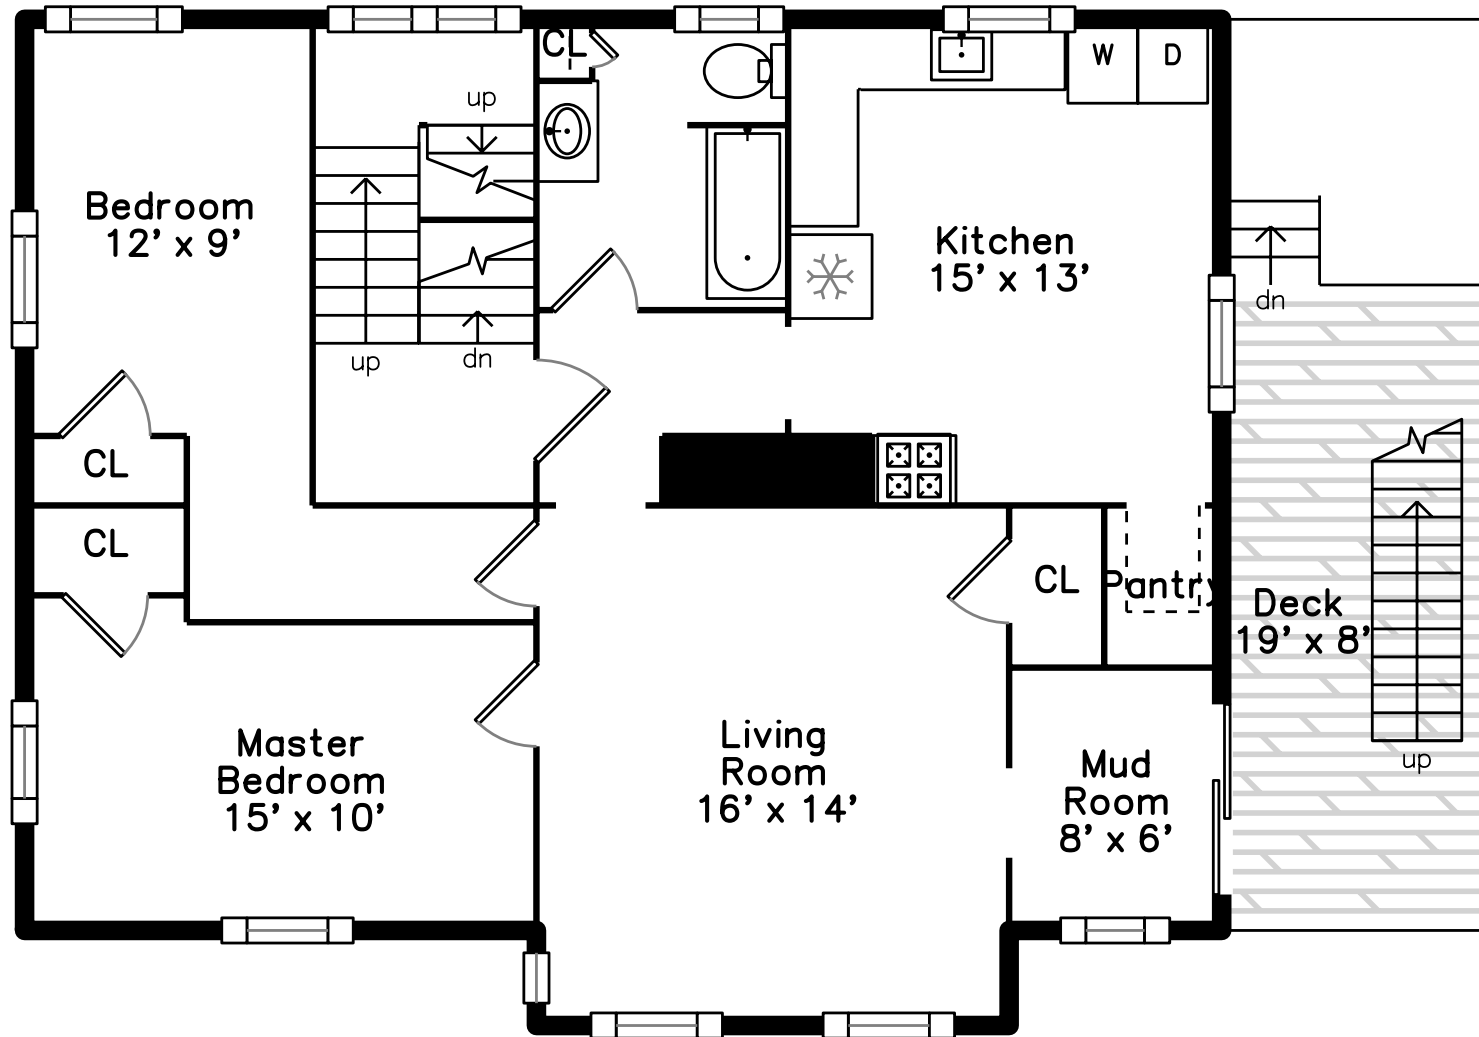

Top

Main

Upper

Basement

287 Summit Avenue
Boston, MA 02135

PicturePlan by vis-home

Measurements may not be 100% accurate.
Floor plans are provided for convenience only.
Room sizes are not used to calculate area.

Top

Upper

Main

Basement

Outside

Outside

Living Room

Living Room

Living Room

Dining Room

Kitchen

Kitchen

Kitchen

Bedroom

Bedroom

Office

Lobby

Living Room

Living Room

Living Room

Kitchen

Kitchen

Kitchen

Master Bedroom