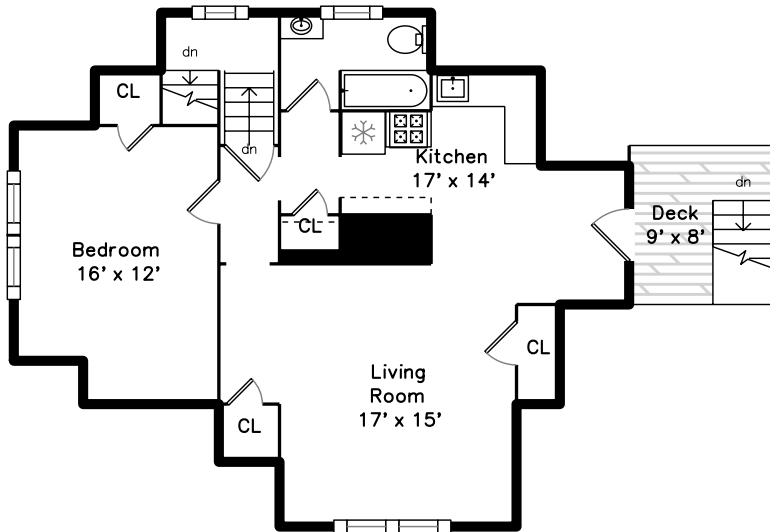

Top

Main

Upper

Basement

287 Summit Avenue
Boston, MA 02135

PicturePlan by vis-home

Measurements may not be 100% accurate.
Floor plans are provided for convenience only.
Room sizes are not used to calculate area.

Top

Upper

Main

Basement

Outside

Outside

Living Room

Living Room

Living Room

Dining Room

Kitchen

Kitchen

Kitchen

Bedroom

Bedroom

Office

Lobby

Living Room

Living Room

Living Room

Kitchen

Kitchen

Kitchen

Master Bedroom