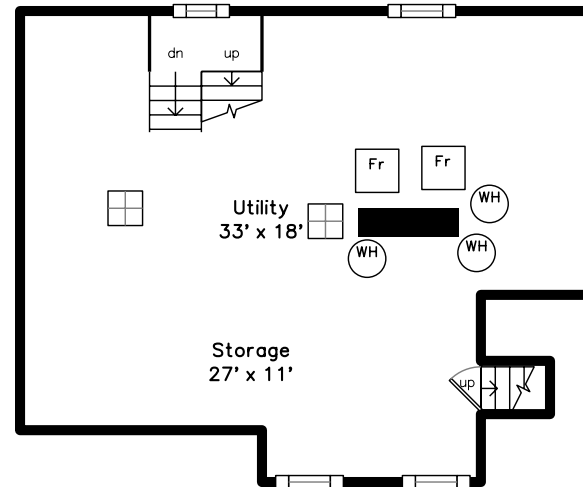

Top

Main

Upper

Basement

287 Summit Avenue
Boston, MA 02135

PicturePlan by vis-home

Measurements may not be 100% accurate.
Floor plans are provided for convenience only.
Room sizes are not used to calculate area.

Top

Upper

Main

Basement

Outside

Outside

Living Room

Living Room

Living Room

Dining Room

Kitchen

Kitchen

Kitchen

Bedroom

Bedroom

Office