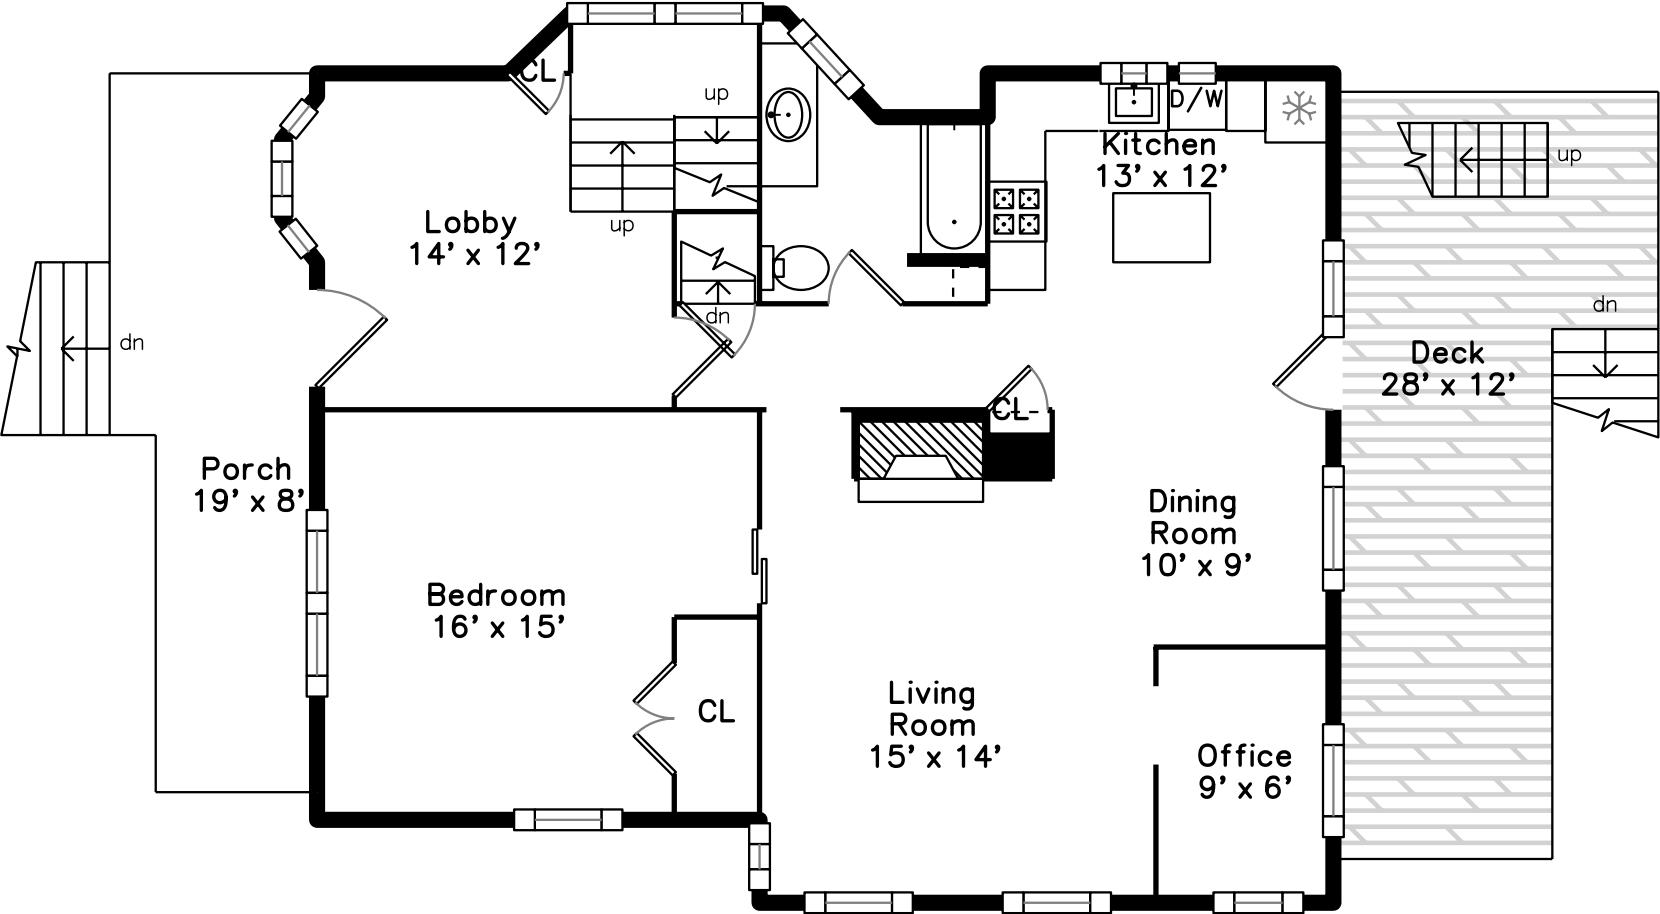

Top

Main

Upper

Basement

287 Summit Avenue
Boston, MA 02135

PicturePlan by vis-home

Measurements may not be 100% accurate.
Floor plans are provided for convenience only.
Room sizes are not used to calculate area.

Top

Upper

Main

Basement

Outside

Outside

Living Room

Living Room

Living Room

Dining Room

Kitchen

Kitchen

Kitchen

Bedroom

Bedroom

Office

Lobby

Living Room

Living Room

Living Room

Kitchen

Kitchen

Kitchen

Master Bedroom