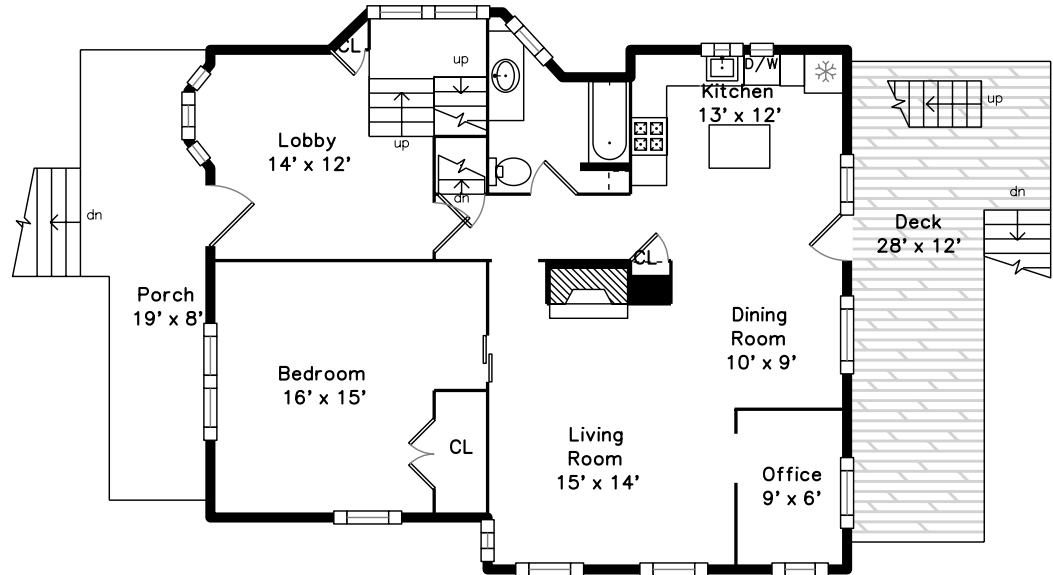

Top

Main

Upper

Basement

287 Summit Avenue
Boston, MA 02135

PicturePlan by vis-home

Measurements may not be 100% accurate.
Floor plans are provided for convenience only.
Room sizes are not used to calculate area.

Top

Upper

Main

Basement

Outside

Outside

Living Room

Living Room

Living Room

Dining Room

Kitchen

Kitchen

Kitchen

Bedroom

Bedroom

Office

Lobby

Living Room

Living Room

Living Room

Kitchen

Kitchen

Kitchen

Master Bedroom