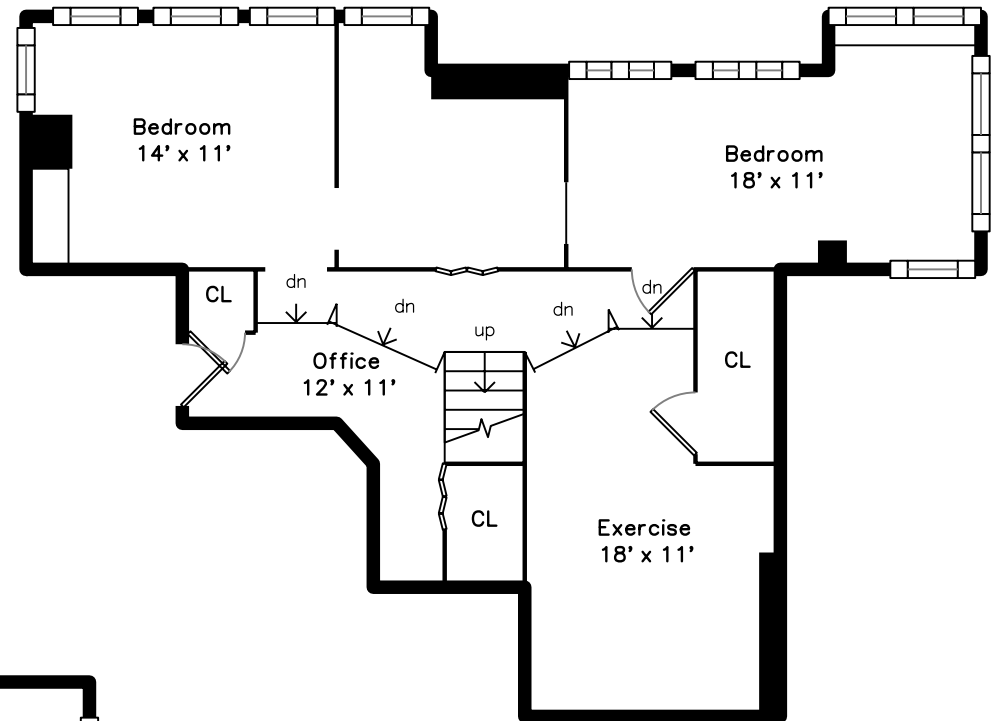

## Main

## Lower

23 Arbor Lane 23  
Dedham, MA 02026

PicturePlan by  vis-home

Measurements may not be 100% accurate.  
Floor plans are provided for convenience only.  
Room sizes are not used to calculate area.

# Main

Living Room

Living Room

Dining Room

Dining Room

Dining Room

Kitchen

Kitchen

Kitchen