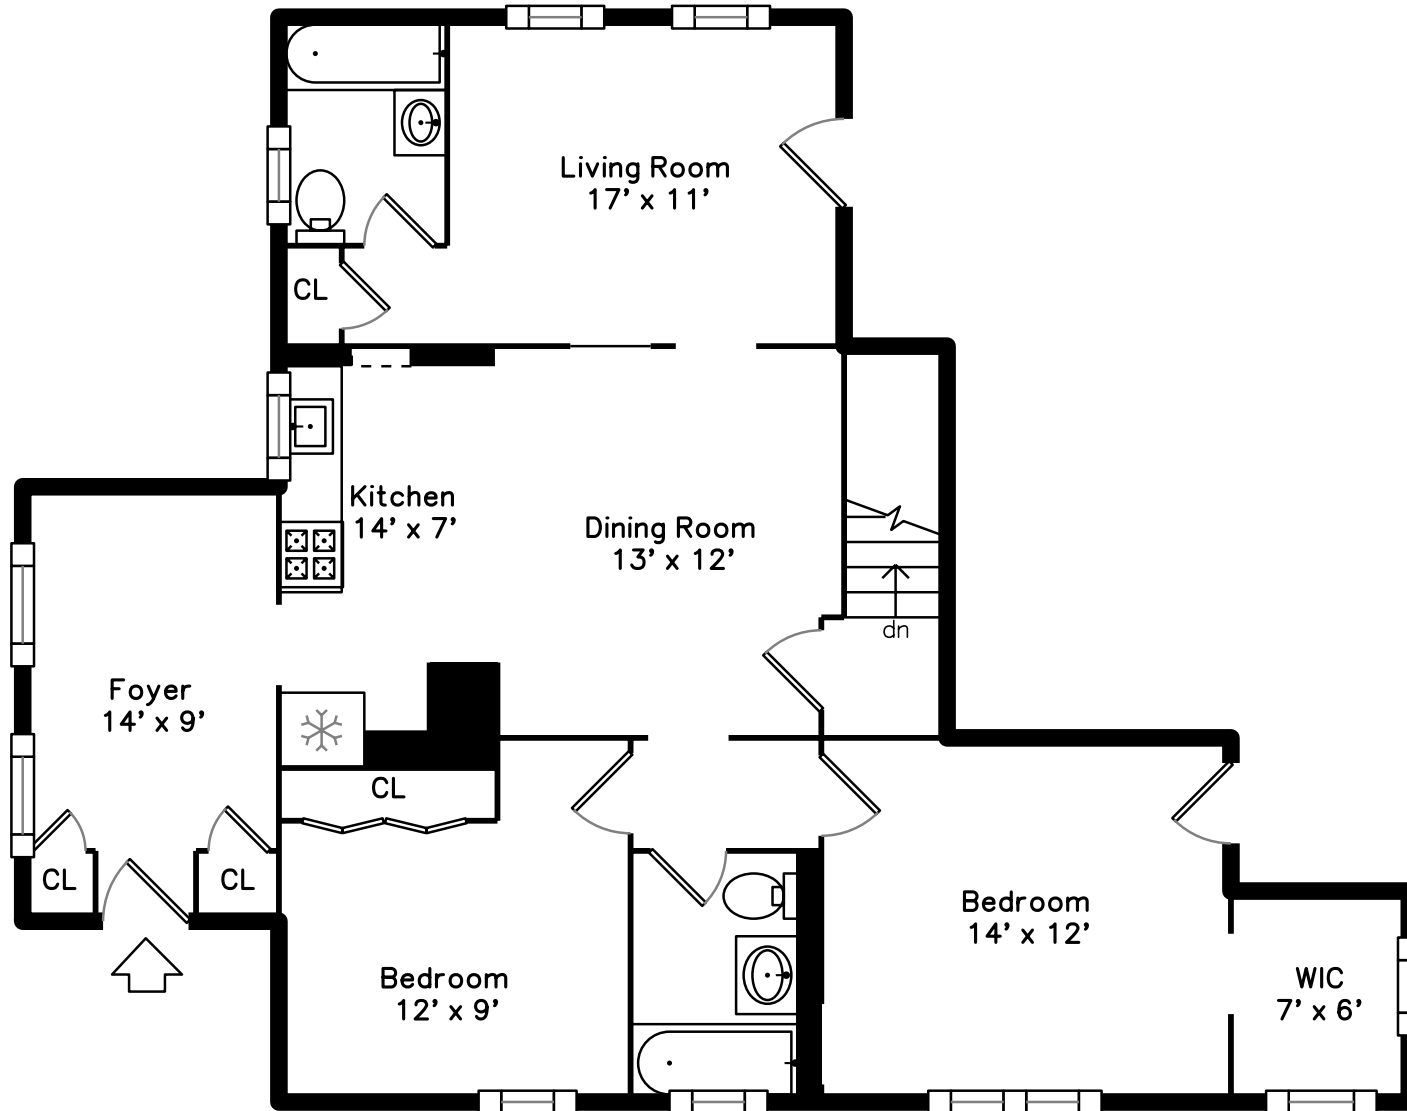

## Lower

23 Arbor Lane 23  
Dedham, MA 02026

PicturePlan by  vis-home

Measurements may not be 100% accurate.  
Floor plans are provided for convenience only.  
Room sizes are not used to calculate area.

# Main

# Lower

Outside

Outside

Outside

Outside

Outside

Foyer

Living Room

Living Room

Living Room

Dining Room

Dining Room

Dining Room

Kitchen

Kitchen

Kitchen