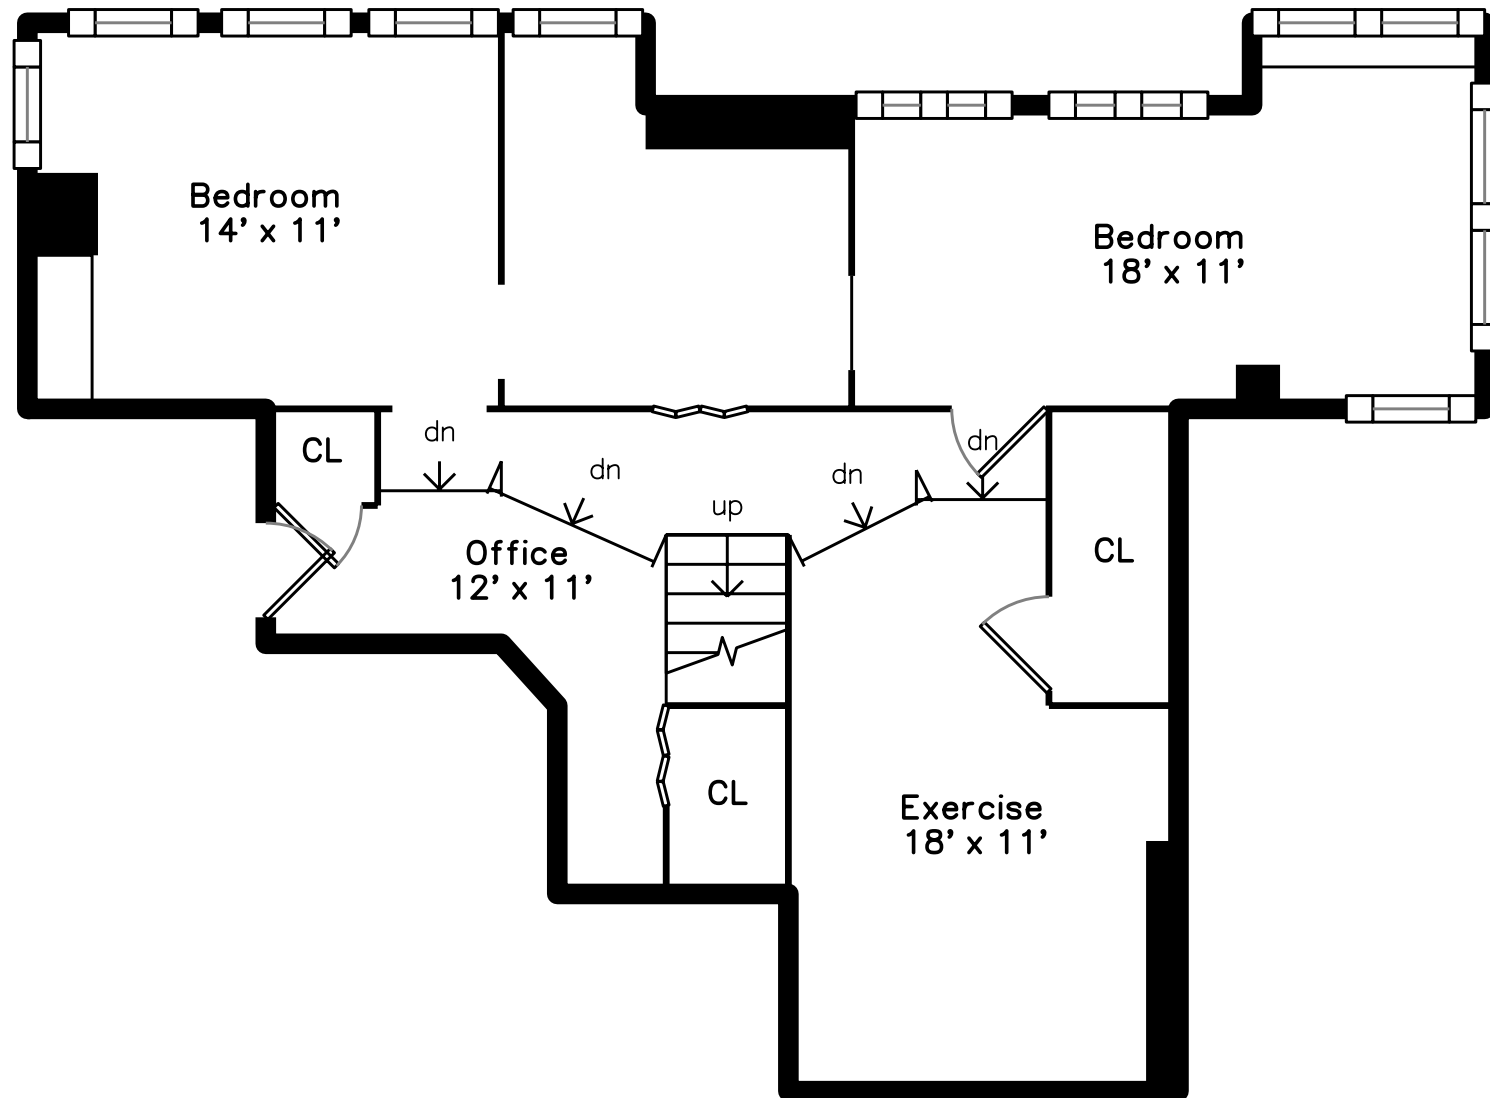

## Lower

23 Arbor Lane 23  
Dedham, MA 02026

PicturePlan by  vis-home

Measurements may not be 100% accurate.  
Floor plans are provided for convenience only.  
Room sizes are not used to calculate area.

# Main

# Lower

Outside

Outside

Outside

Outside

Outside

Foyer

Living Room

Living Room

Living Room

Dining Room

Dining Room

Dining Room

Kitchen

Kitchen

Kitchen