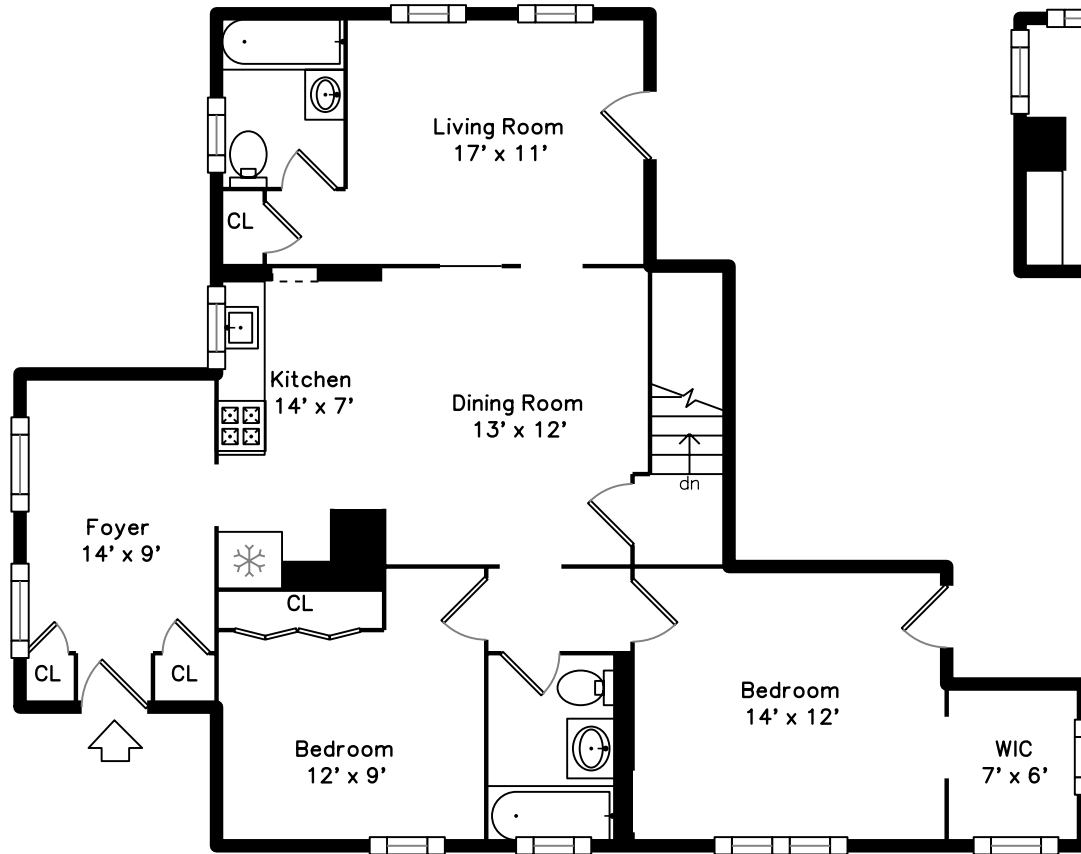

## Main

## Lower

23 Arbor Lane 23  
Dedham, MA 02026

PicturePlan by  vis-home

Measurements may not be 100% accurate.  
Floor plans are provided for convenience only.  
Room sizes are not used to calculate area.

# Lower

Outside

Outside

Outside

Outside

Outside

Foyer

Living Room

Living Room

Living Room

Dining Room

Dining Room

Dining Room

Kitchen

Kitchen

Kitchen