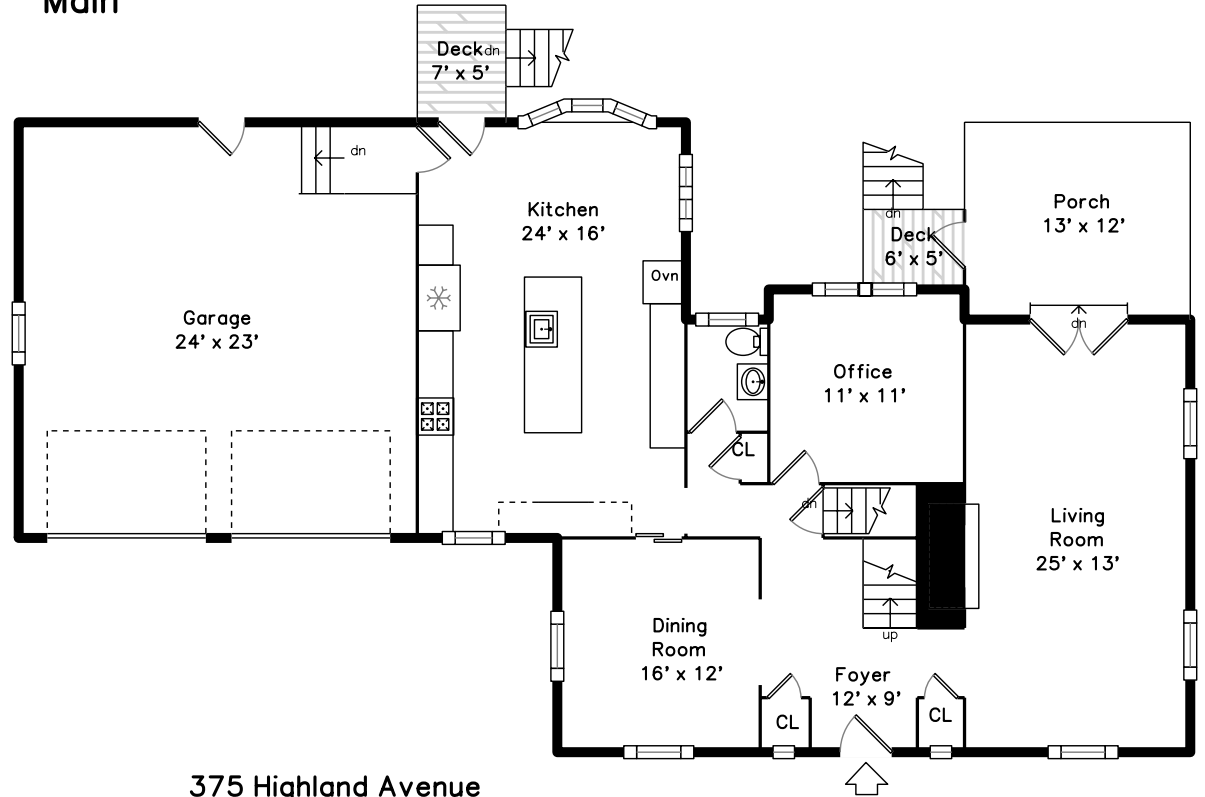

Top

Upper

Main

375 Highland Avenue
Winchester, MA 01890

PicturePlan by  vis-home

Measurements may not be 100% accurate.

Floor plans are provided for convenience only.

Room sizes are not used to calculate area.

Top

Upper

Main

Outside

Outside

Outside

Living Room

Living Room

Living Room

Dining Room

Dining Room

Kitchen

Kitchen

Kitchen

Kitchen

Kitchen

Bedroom

Bedroom

Bedroom

Master Bathroom

Master Bathroom

Bathroom

Great Room

Great Room