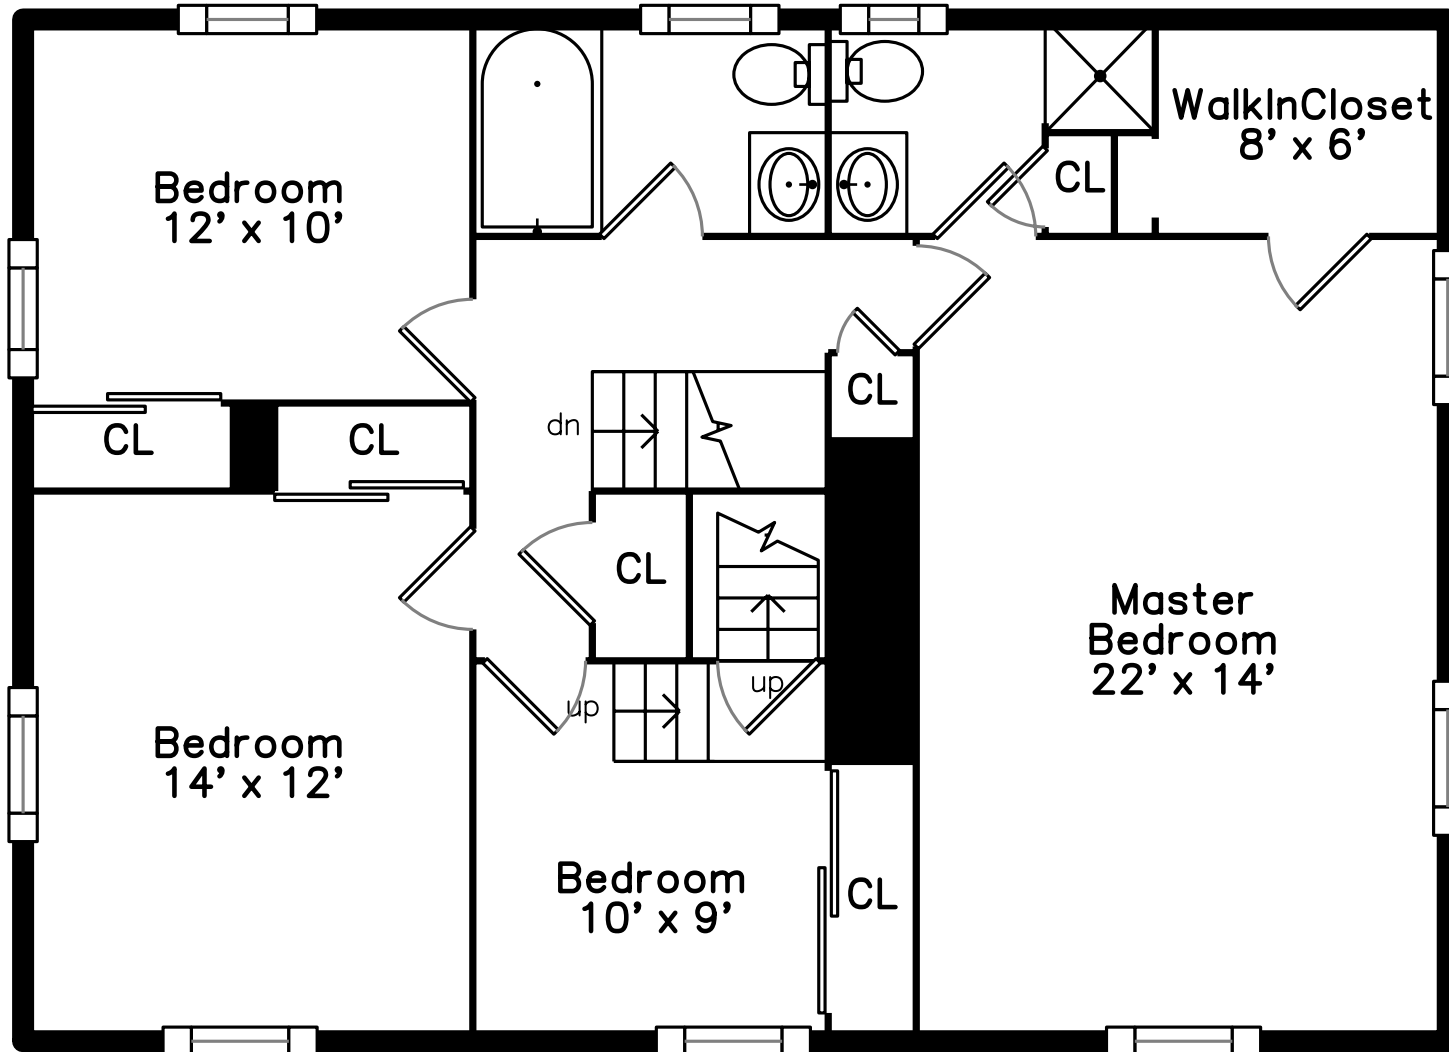

Top

Upper

Main

375 Highland Avenue
Winchester, MA 01890

PicturePlan by  vis-home

Measurements may not be 100% accurate.

Floor plans are provided for convenience only.

Room sizes are not used to calculate area.

Top

Upper

Main

Outside

Outside

Outside

Living Room

Living Room

Living Room

Dining Room

Dining Room

Kitchen

Kitchen

Kitchen

Kitchen

Kitchen

Bedroom

Bedroom

Bedroom

Master Bathroom

Master Bathroom

Bathroom

Great Room

Great Room