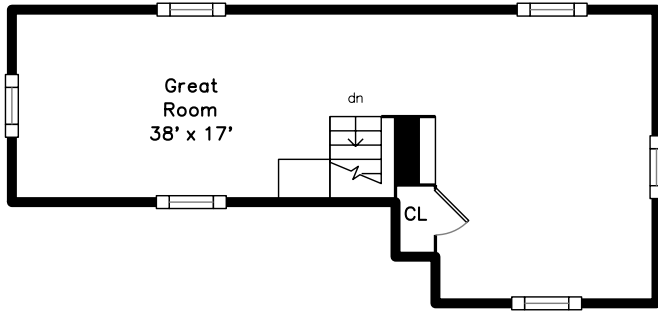

Top

Upper

Main

375 Highland Avenue
Winchester, MA 01890

PicturePlan by  vis-home

Measurements may not be 100% accurate.

Floor plans are provided for convenience only.

Room sizes are not used to calculate area.

Top

Upper

Main

Outside

Outside

Outside

Living Room

Living Room

Living Room

Dining Room

Dining Room

Kitchen

Kitchen

Kitchen

Kitchen

Kitchen