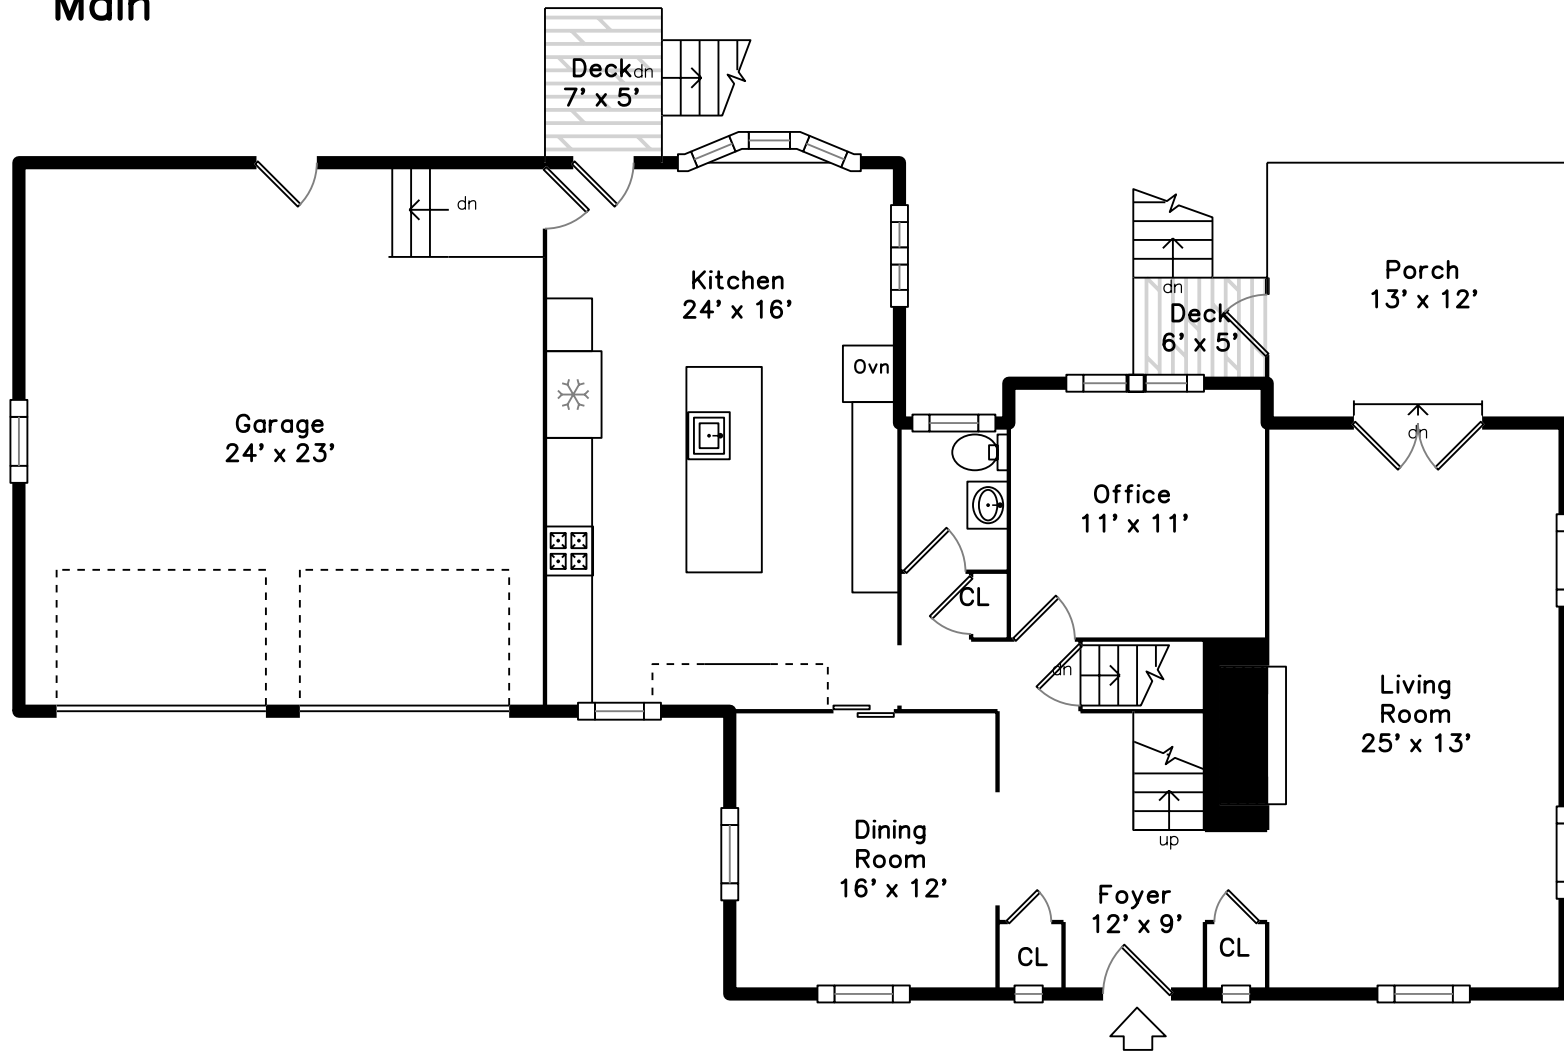

Top

Upper

Main

375 Highland Avenue
Winchester, MA 01890

PicturePlan by  vis-home

Measurements may not be 100% accurate.

Floor plans are provided for convenience only.

Room sizes are not used to calculate area.

Top

Upper

Main

Outside

Outside

Outside

Living Room

Living Room

Living Room

Dining Room

Dining Room

Kitchen

Kitchen

Kitchen

Kitchen

Kitchen

Bedroom

Bedroom

Bedroom

Master Bathroom

Master Bathroom

Bathroom

Great Room

Great Room