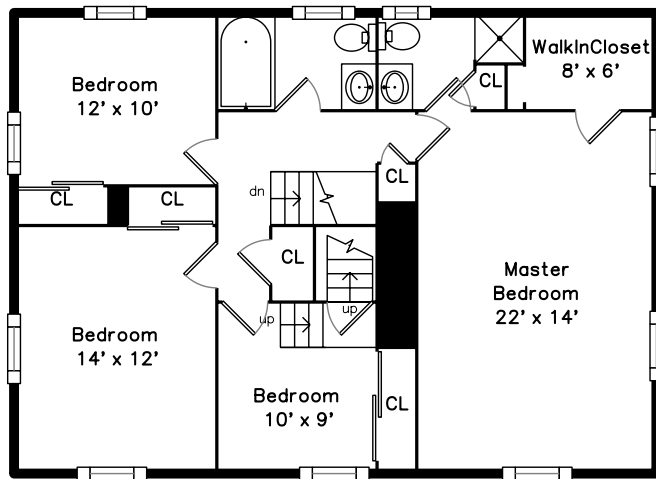

Top

Upper

Main

375 Highland Avenue
Winchester, MA 01890

PicturePlan by  vis-home

Measurements may not be 100% accurate.

Floor plans are provided for convenience only.

Room sizes are not used to calculate area.

Top

Upper

Main

Outside

Outside

Outside

Living Room

Living Room

Living Room

Dining Room

Dining Room

Kitchen

Kitchen

Kitchen

Kitchen

Kitchen

Bedroom

Bedroom

Bedroom

Master Bathroom

Master Bathroom

Bathroom

Great Room

Great Room