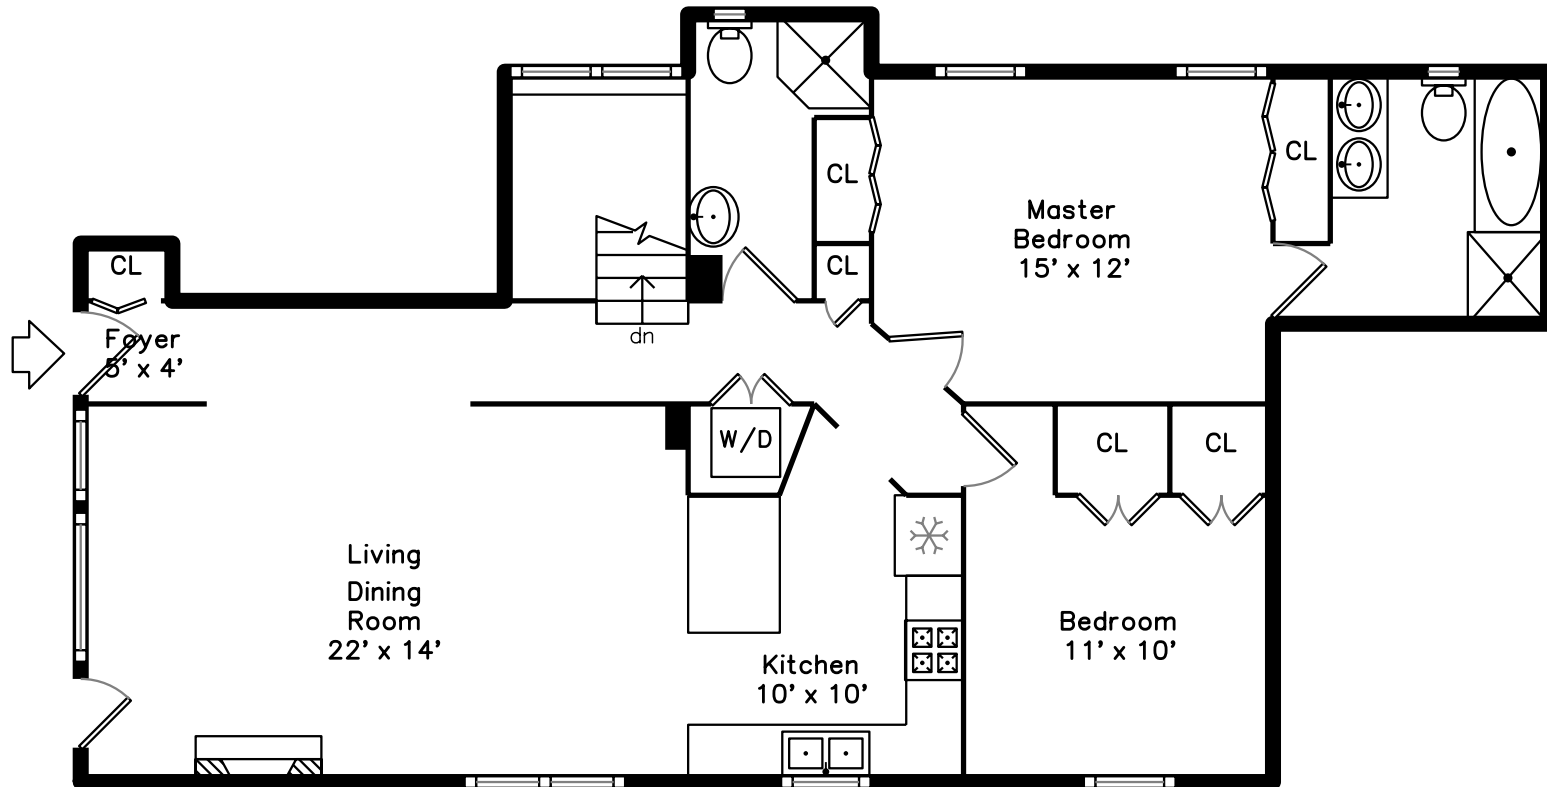

## Lower

19 Harris Street #2  
Brookline, MA 02446

PicturePlan by  vis-home

Measurements may not be 100% accurate.

Floor plans are provided for convenience only.

Room sizes are not used to calculate area.

# Lower

Outside

Living Dining

Living Dining

Living Dining Room

Living Dining Room

Living Dining Room

Living Dining

Living Dining

Living Dining

Kitchen

Kitchen

Kitchen

Master Bedroom

Master Bedroom

Master Bedroom

Bedroom

Bedroom

Bathroom

WalkInCloset

WalkInCloset

Laundry

Master Bedroom