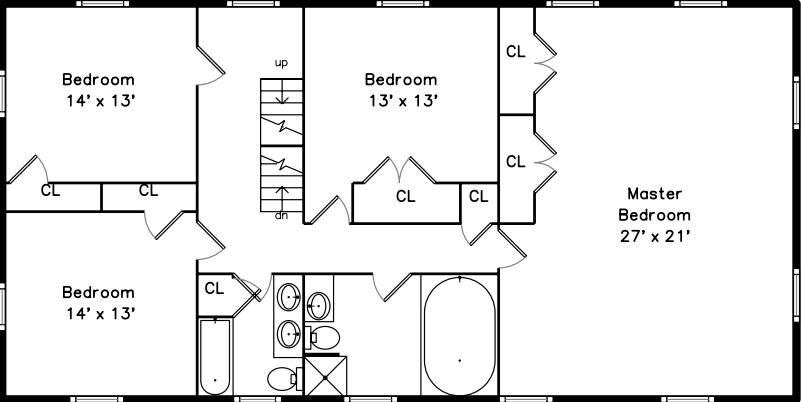

Top

Main

Upper

Lower

148 Weston Road
Lincoln, MA 01773

PicturePlan by vis-home

Measurements may not be 100% accurate.
Floor plans are provided for convenience only.
Room sizes are not used to calculate area.

Top

Upper

Main

Lower

Outside

Outside

Outside

Outside

Outside

Foyer

Living Room

Living Room

Living Room

Dining Room

Dining Room

Kitchen

Kitchen

Family Room

Family Room

Family Room

Hall

Hall

Porch

Master Bedroom