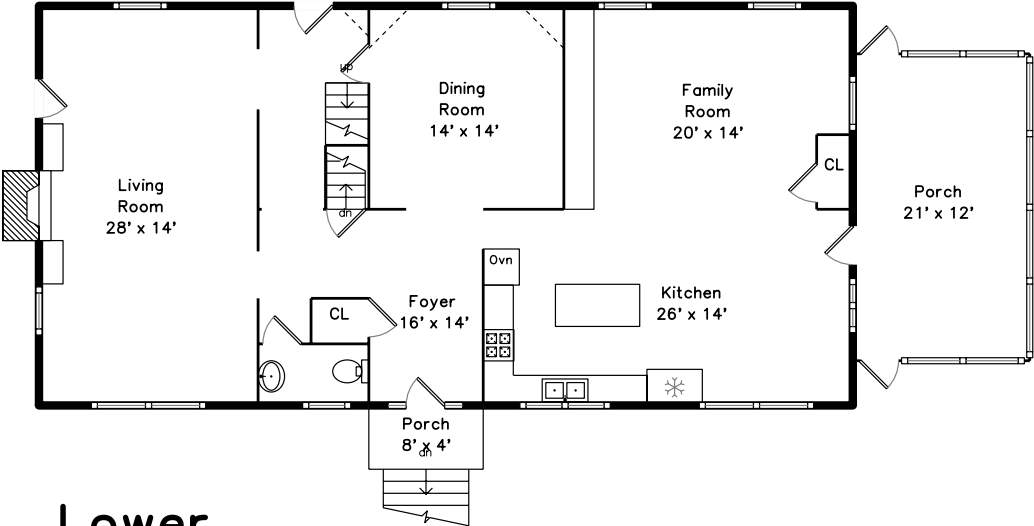

Top

Main

Upper

Lower

148 Weston Road
Lincoln, MA 01773

PicturePlan by vis-home

Measurements may not be 100% accurate.
Floor plans are provided for convenience only.
Room sizes are not used to calculate area.

Top

Upper

Main

Lower

Outside

Outside

Outside

Outside

Outside

Foyer

Living Room

Living Room

Living Room

Dining Room

Dining Room

Kitchen

Kitchen

Family Room

Family Room

Family Room

Hall

Hall

Porch

Master Bedroom