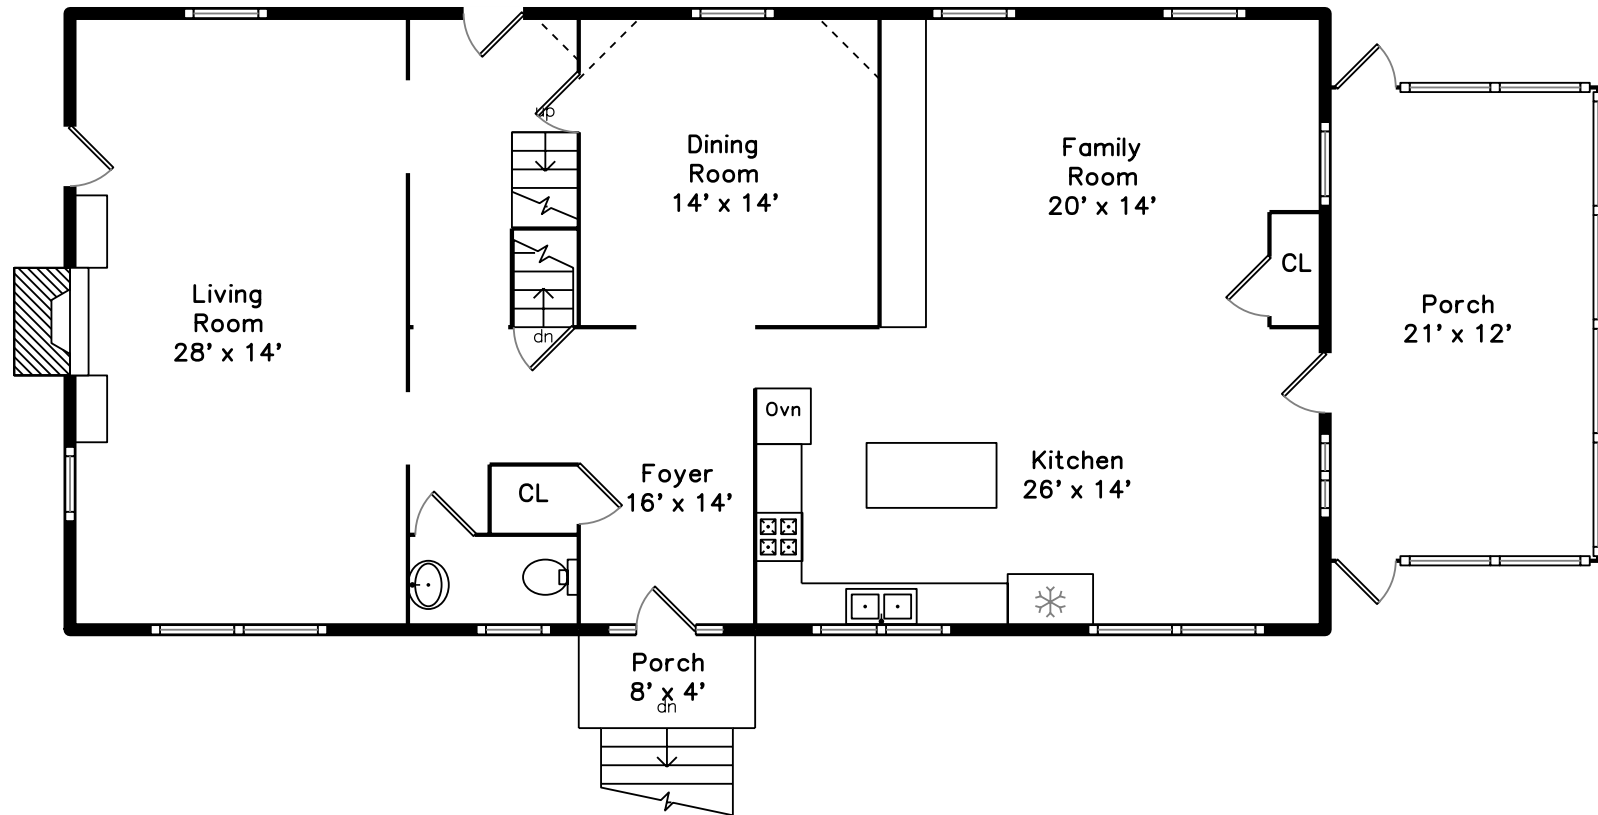

Top

Main

Upper

Lower

148 Weston Road
Lincoln, MA 01773

PicturePlan by vis-home

Measurements may not be 100% accurate.
Floor plans are provided for convenience only.
Room sizes are not used to calculate area.

Top

Upper

Main

Lower

Outside

Outside

Outside

Outside

Outside

Foyer

Living Room

Living Room

Living Room

Dining Room

Dining Room

Kitchen

Kitchen

Family Room

Family Room

Family Room

Hall

Hall

Porch

Master Bedroom