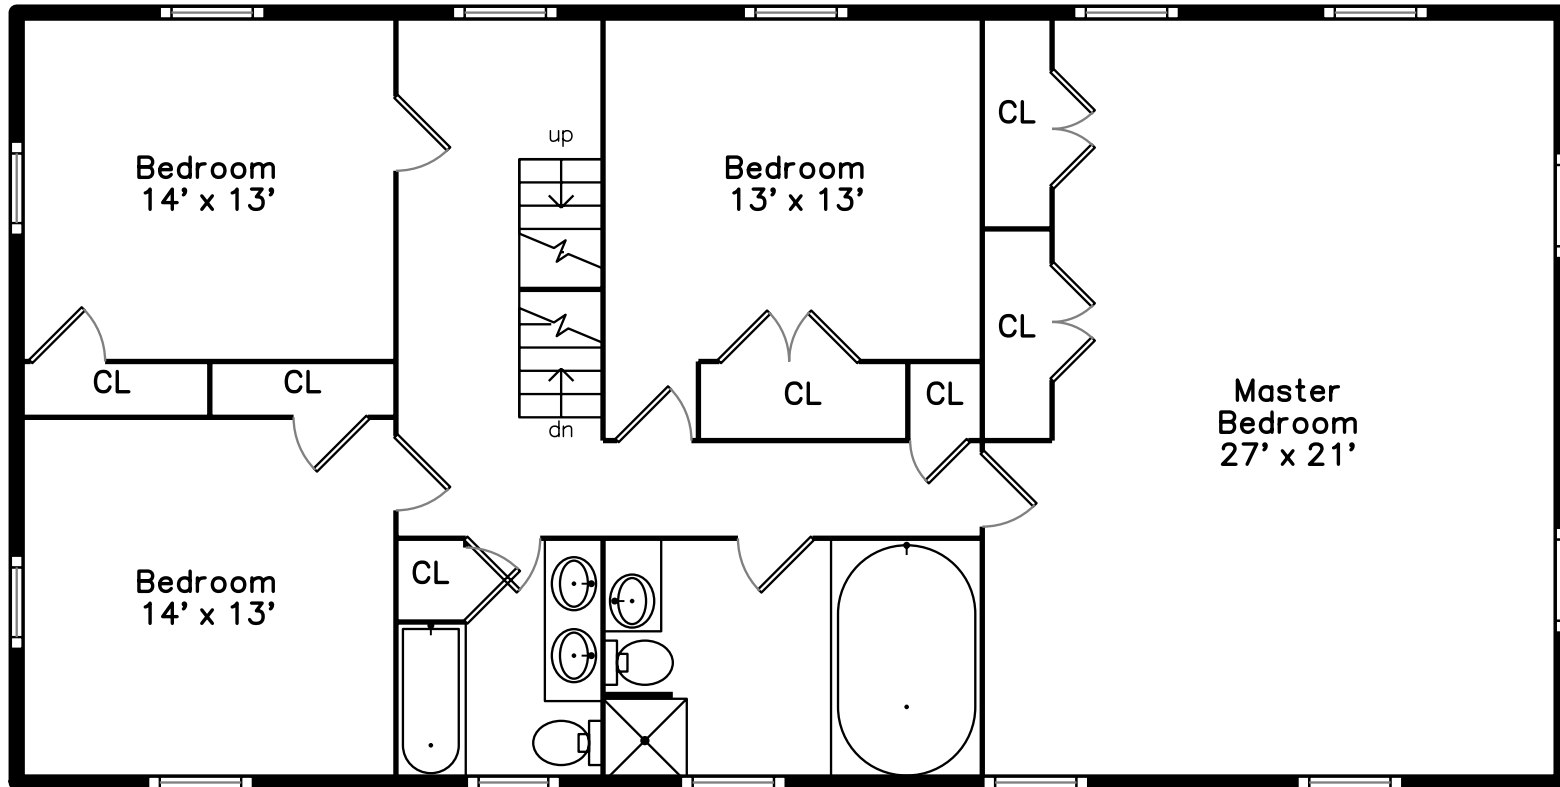

Top

Main

Upper

Lower

148 Weston Road
Lincoln, MA 01773

PicturePlan by vis-home

Measurements may not be 100% accurate.
Floor plans are provided for convenience only.
Room sizes are not used to calculate area.

Top

Upper

Main

Lower

Outside

Outside

Outside

Outside

Outside

Foyer

Living Room

Living Room

Living Room

Dining Room

Dining Room

Kitchen

Kitchen

Family Room

Family Room

Family Room

Hall

Hall

Porch

Master Bedroom