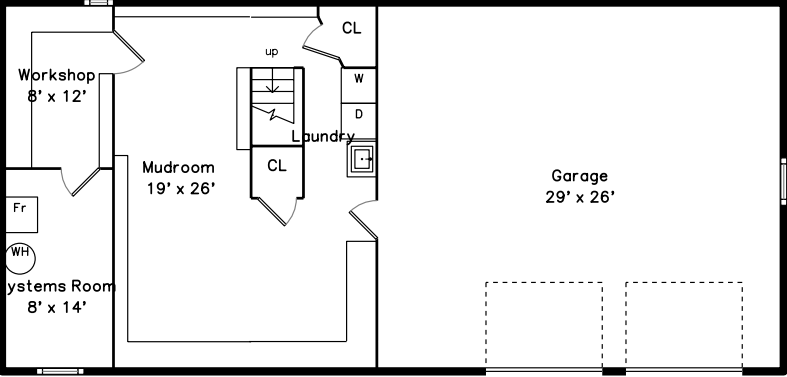

Top

Main

Upper

Lower

148 Weston Road
Lincoln, MA 01773

PicturePlan by vis-home

Measurements may not be 100% accurate.
Floor plans are provided for convenience only.
Room sizes are not used to calculate area.

Top

Upper

Main

Lower

Outside

Outside

Outside

Outside