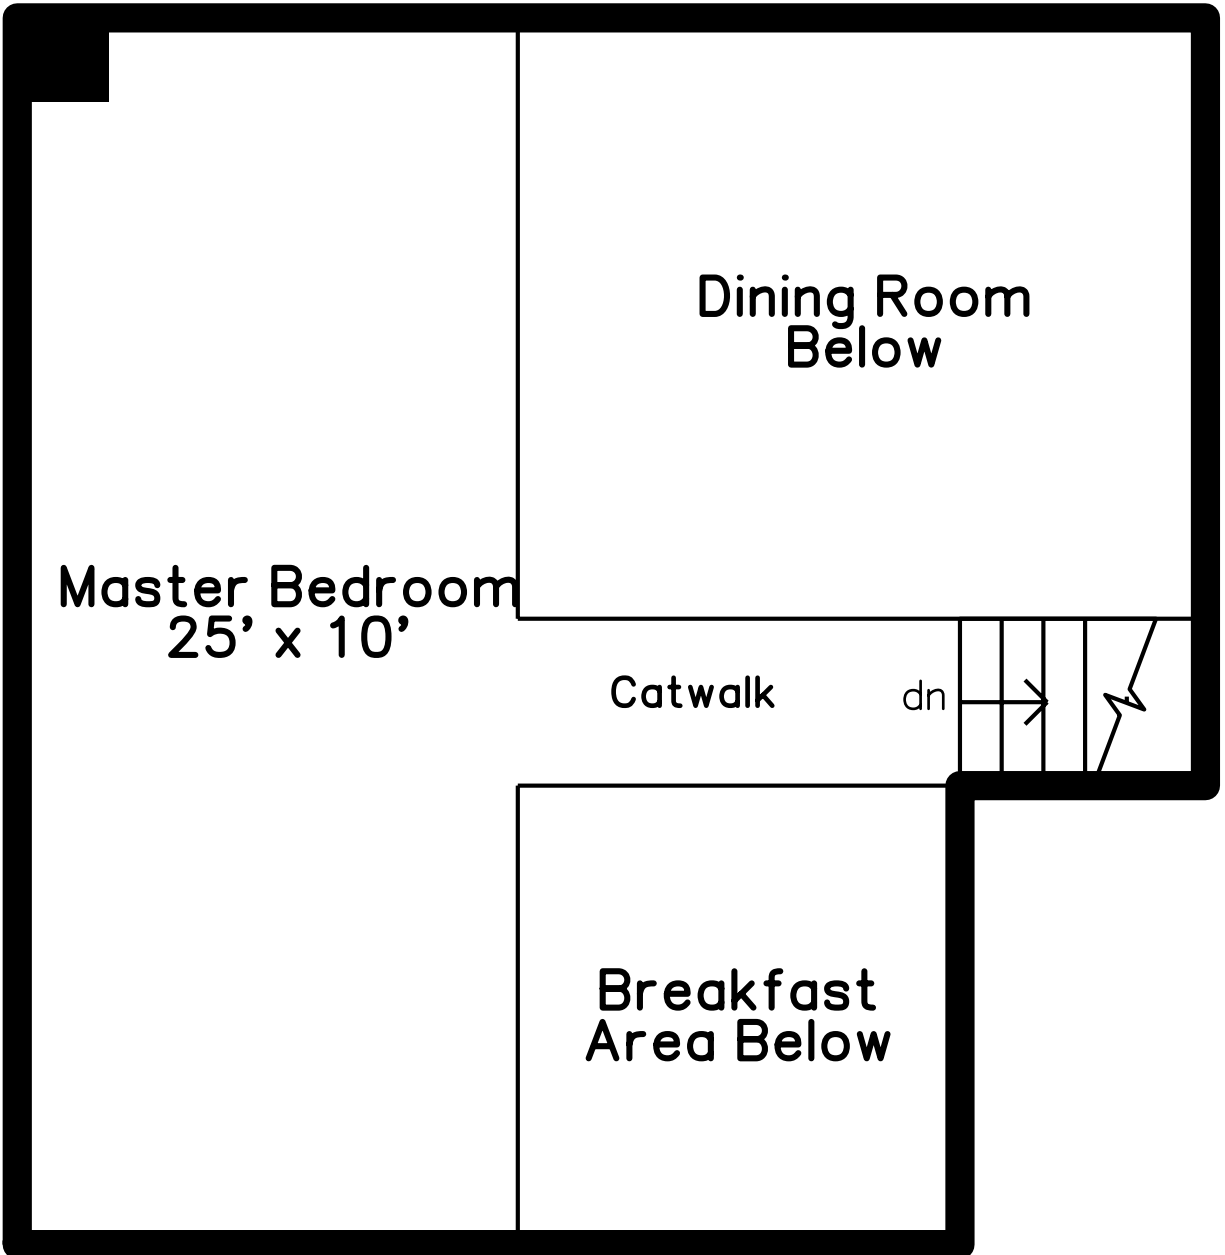

Upper

950 Broadway Street 5
Chelsea, MA 02150

PicturePlan by  vis-home

Measurements may not be 100% accurate.
Floor plans are provided for convenience only.
Room sizes are not used to calculate area.

Main

Upper

Main

Dining Room

Hall

Dining Room

Living Room

Living Room

Living Room

Living Room

Breakfast

Kitchen

Bedroom

Bedroom

Bedroom

Bedroom

Bathroom

Bathroom

Balcony

Deck

Deck

Outside

Building