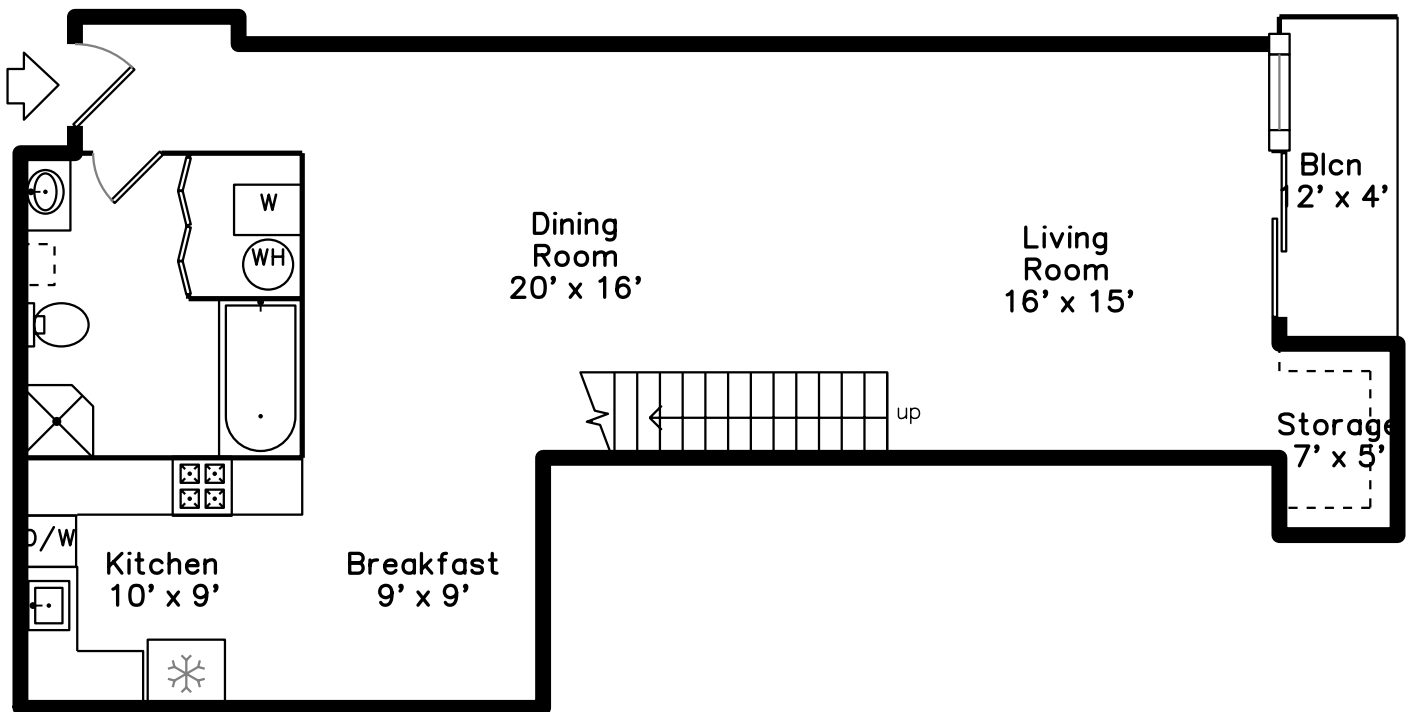

Upper

950 Broadway Street 5
Chelsea, MA 02150

PicturePlan by  vis-home

Measurements may not be 100% accurate.
Floor plans are provided for convenience only.
Room sizes are not used to calculate area.

Main

Upper

Main

Dining Room

Hall

Dining Room

Living Room

Living Room

Living Room

Living Room

Breakfast

Kitchen

Bedroom

Bedroom

Bedroom

Bedroom

Bathroom

Bathroom

Balcony

Deck

Deck

Outside

Building