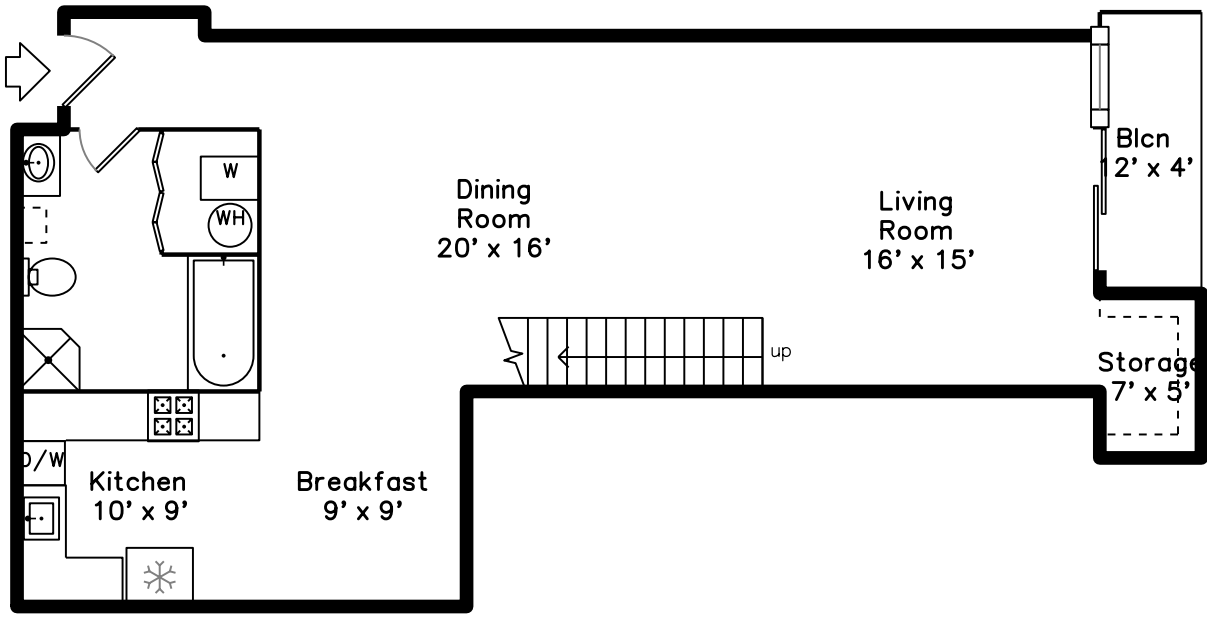

Upper

950 Broadway Street 5
Chelsea, MA 02150

PicturePlan by  vis-home

Measurements may not be 100% accurate.
Floor plans are provided for convenience only.
Room sizes are not used to calculate area.

Main

Upper

Main

Dining Room

Hall

Dining Room

Living Room

Living Room

Living Room

Living Room

Breakfast

Kitchen

Bedroom

Bedroom

Bedroom

Bedroom

Bathroom

Bathroom

Balcony

Deck

Deck

Outside

Building