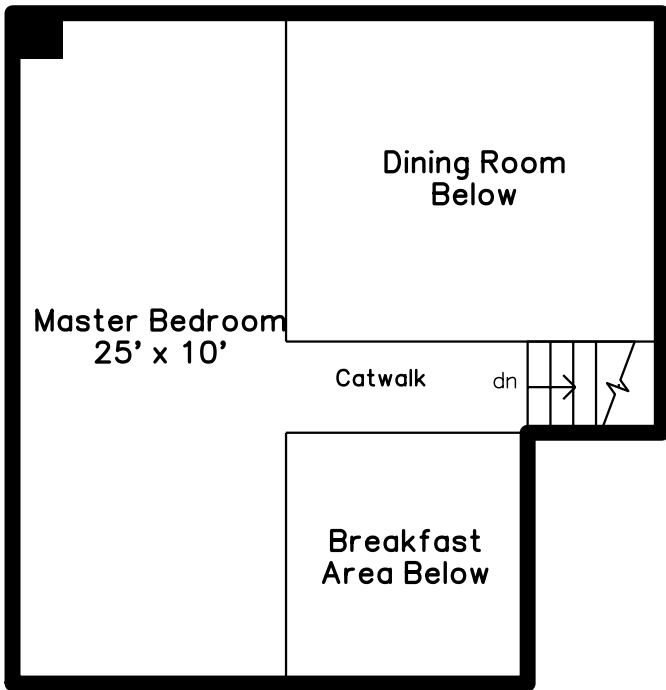

Upper

950 Broadway Street 5
Chelsea, MA 02150

PicturePlan by  vis-home

Measurements may not be 100% accurate.
Floor plans are provided for convenience only.
Room sizes are not used to calculate area.

Main

Upper

Main

Dining Room

Hall

Dining Room

Living Room

Living Room

Living Room

Living Room

Breakfast

Kitchen

Bedroom

Bedroom

Bedroom

Bedroom

Bathroom