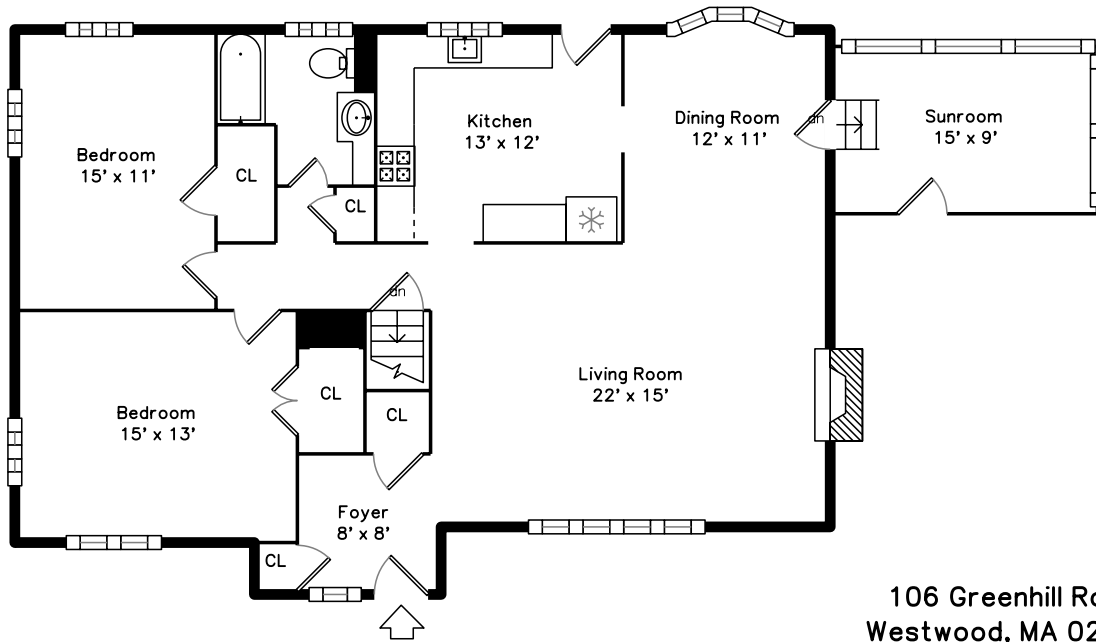

Main

Lower

106 Greenhill Road
Westwood, MA 02090

PicturePlan by  vis-home

Measurements may not be 100% accurate.

Floor plans are provided for convenience only.

Room sizes are not used to calculate area.

Main

Outside

Foyer

Living Room

Living Room

Living Room

Living Room

Living Room

Living Room

Living Room

Dining Room

Dining Room

Dining Room

Dining Room

Kitchen

Kitchen

Kitchen

Bathroom

Living Room

Family Room

Family Room

Family Room

Family Room

Family Room

Bedroom