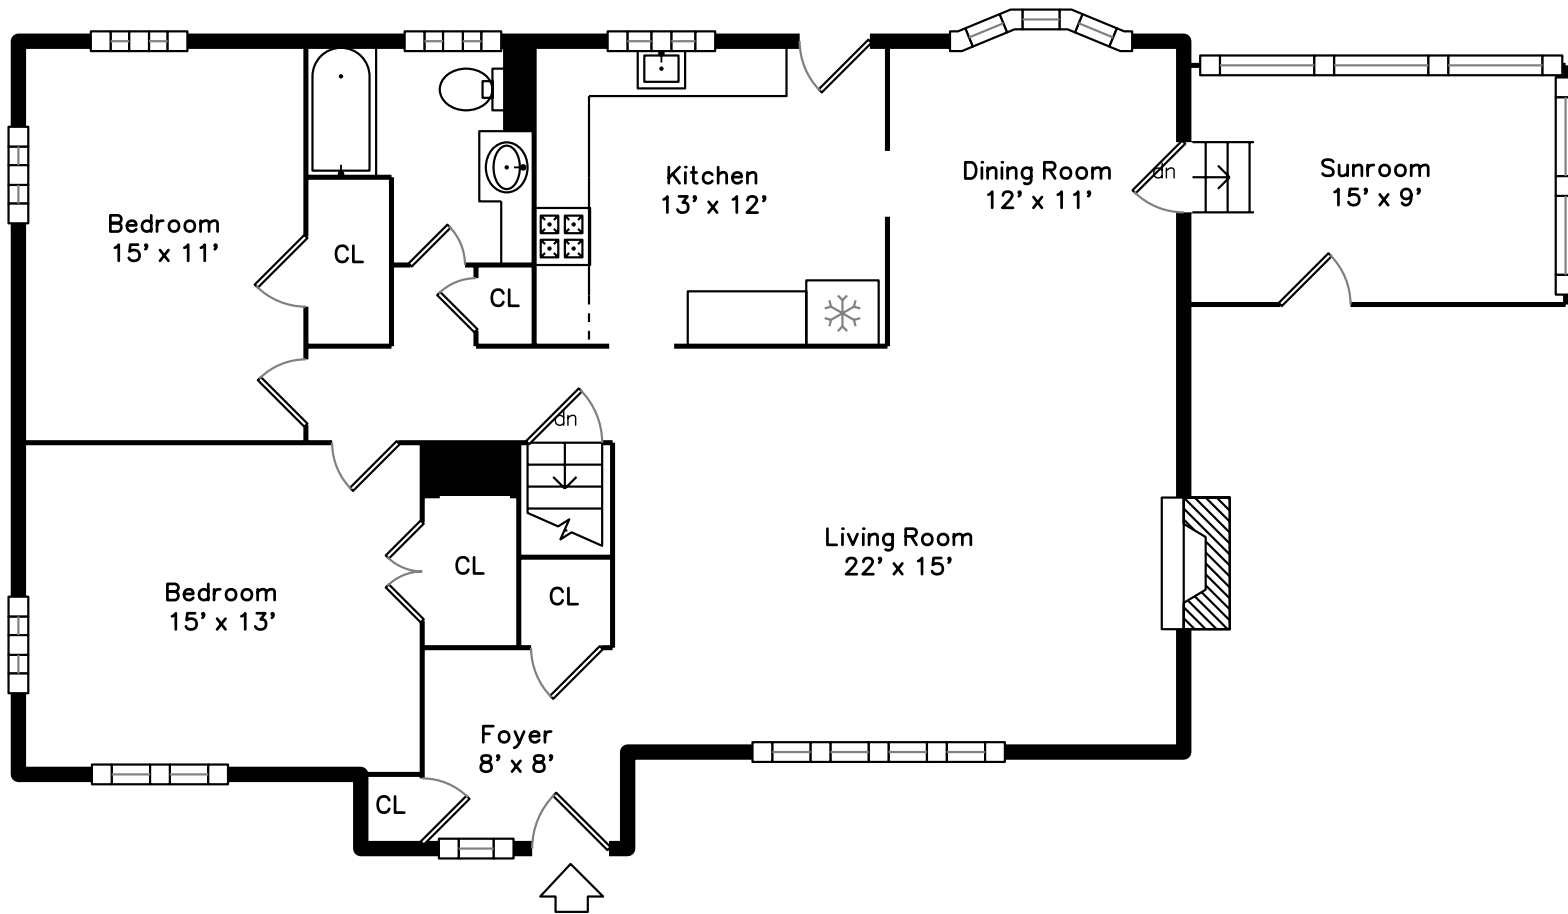

Main

Lower

106 Greenhill Road
Westwood, MA 02090

PicturePlan by  vis-home

Measurements may not be 100% accurate.

Floor plans are provided for convenience only.

Room sizes are not used to calculate area.

Main

Outside

Foyer

Living Room

Living Room

Living Room

Living Room

Living Room

Living Room

Living Room

Dining Room

Dining Room

Dining Room

Dining Room

Kitchen

Kitchen

Kitchen

Bathroom

Living Room

Family Room

Family Room

Family Room

Family Room

Family Room

Bedroom