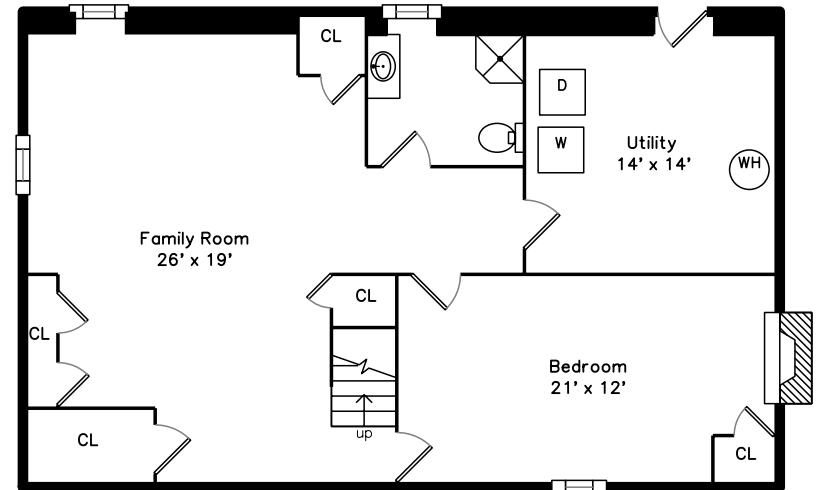

Main

Lower

106 Greenhill Road
Westwood, MA 02090

PicturePlan by  vis-home

Measurements may not be 100% accurate.

Floor plans are provided for convenience only.

Room sizes are not used to calculate area.

Main

Outside

Foyer

Living Room

Living Room

Living Room

Living Room

Living Room

Living Room

Living Room

Dining Room

Dining Room

Dining Room

Dining Room

Kitchen

Kitchen

Kitchen

Bathroom

Living Room

Family Room

Family Room

Family Room

Family Room

Family Room

Bedroom