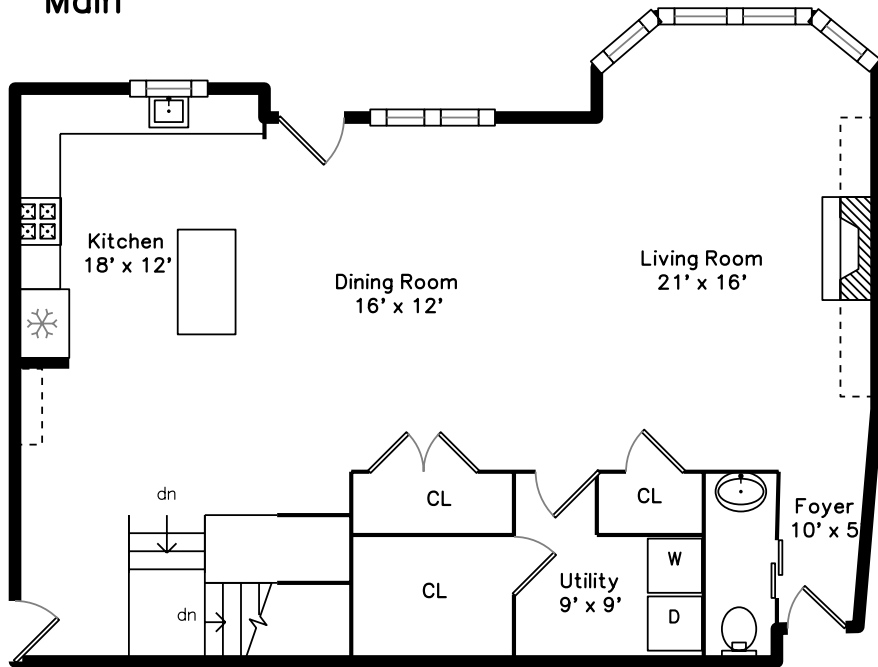

Main

Lower

509 Centre Street 4
Boston, MA 02130

PicturePlan by 

Measurements may not be 100% accurate.

Floor plans are provided for convenience only.

Room sizes are not used to calculate area.

Main

Lower

Outside

Outside

Living Room

Living Room

Living Room

Dining Room

Dining Room

Kitchen

Kitchen

Kitchen

Balcony

Master Bedroom

Master Bedroom

Bedroom

Bedroom

Master Bathroom

Master Bathroom

Bathroom