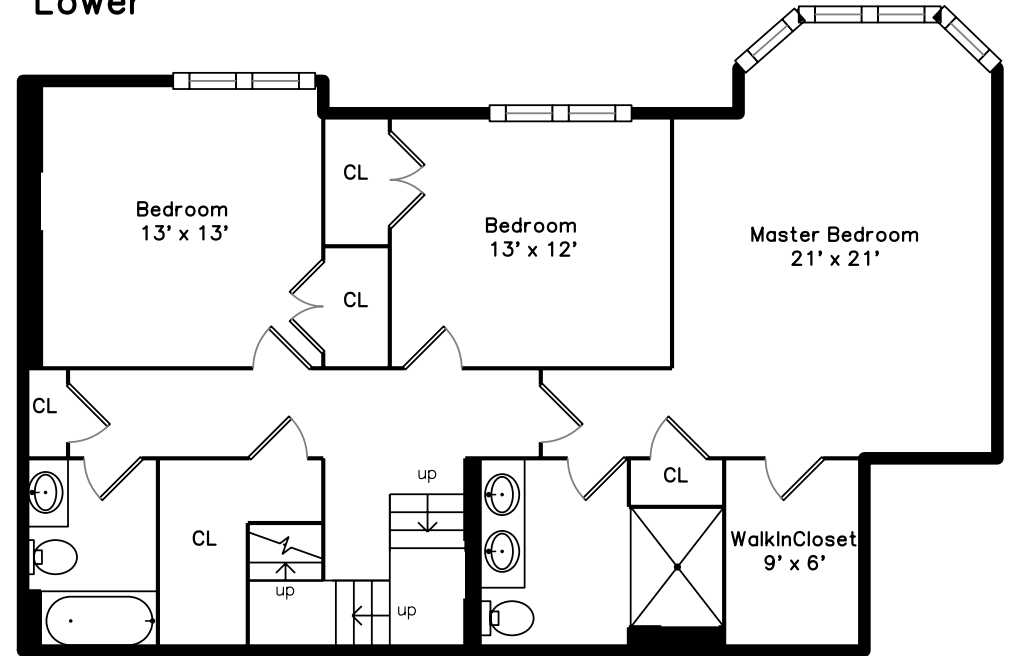

Main

Lower

509 Centre Street 4
Boston, MA 02130

PicturePlan by 

Measurements may not be 100% accurate.

Floor plans are provided for convenience only.

Room sizes are not used to calculate area.

Main

Lower

Outside

Outside

Living Room

Living Room

Living Room

Dining Room

Dining Room

Kitchen

Kitchen

Kitchen

Balcony

Master Bedroom

Master Bedroom

Bedroom

Bedroom

Master Bathroom

Master Bathroom

Bathroom