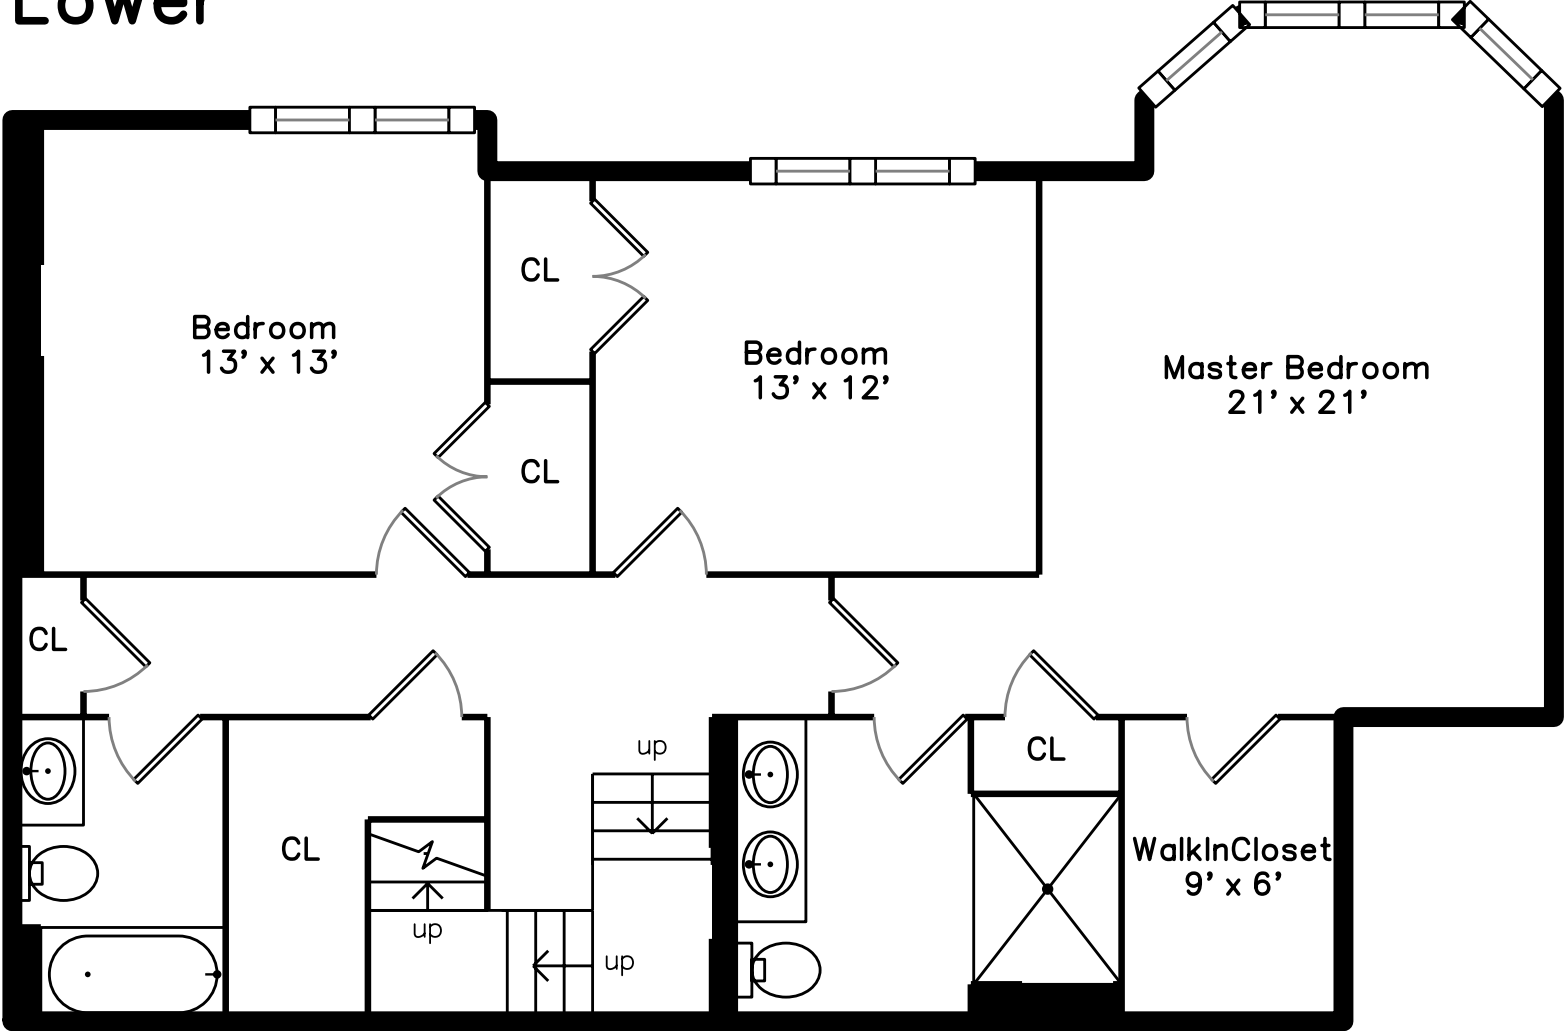

Main

Lower

509 Centre Street 4
Boston, MA 02130

PicturePlan by 

Measurements may not be 100% accurate.

Floor plans are provided for convenience only.

Room sizes are not used to calculate area.

Main

Lower

Outside

Outside

Living Room

Living Room

Living Room

Dining Room

Dining Room

Kitchen

Kitchen

Kitchen

Balcony

Master Bedroom

Master Bedroom

Bedroom

Bedroom

Master Bathroom

Master Bathroom

Bathroom