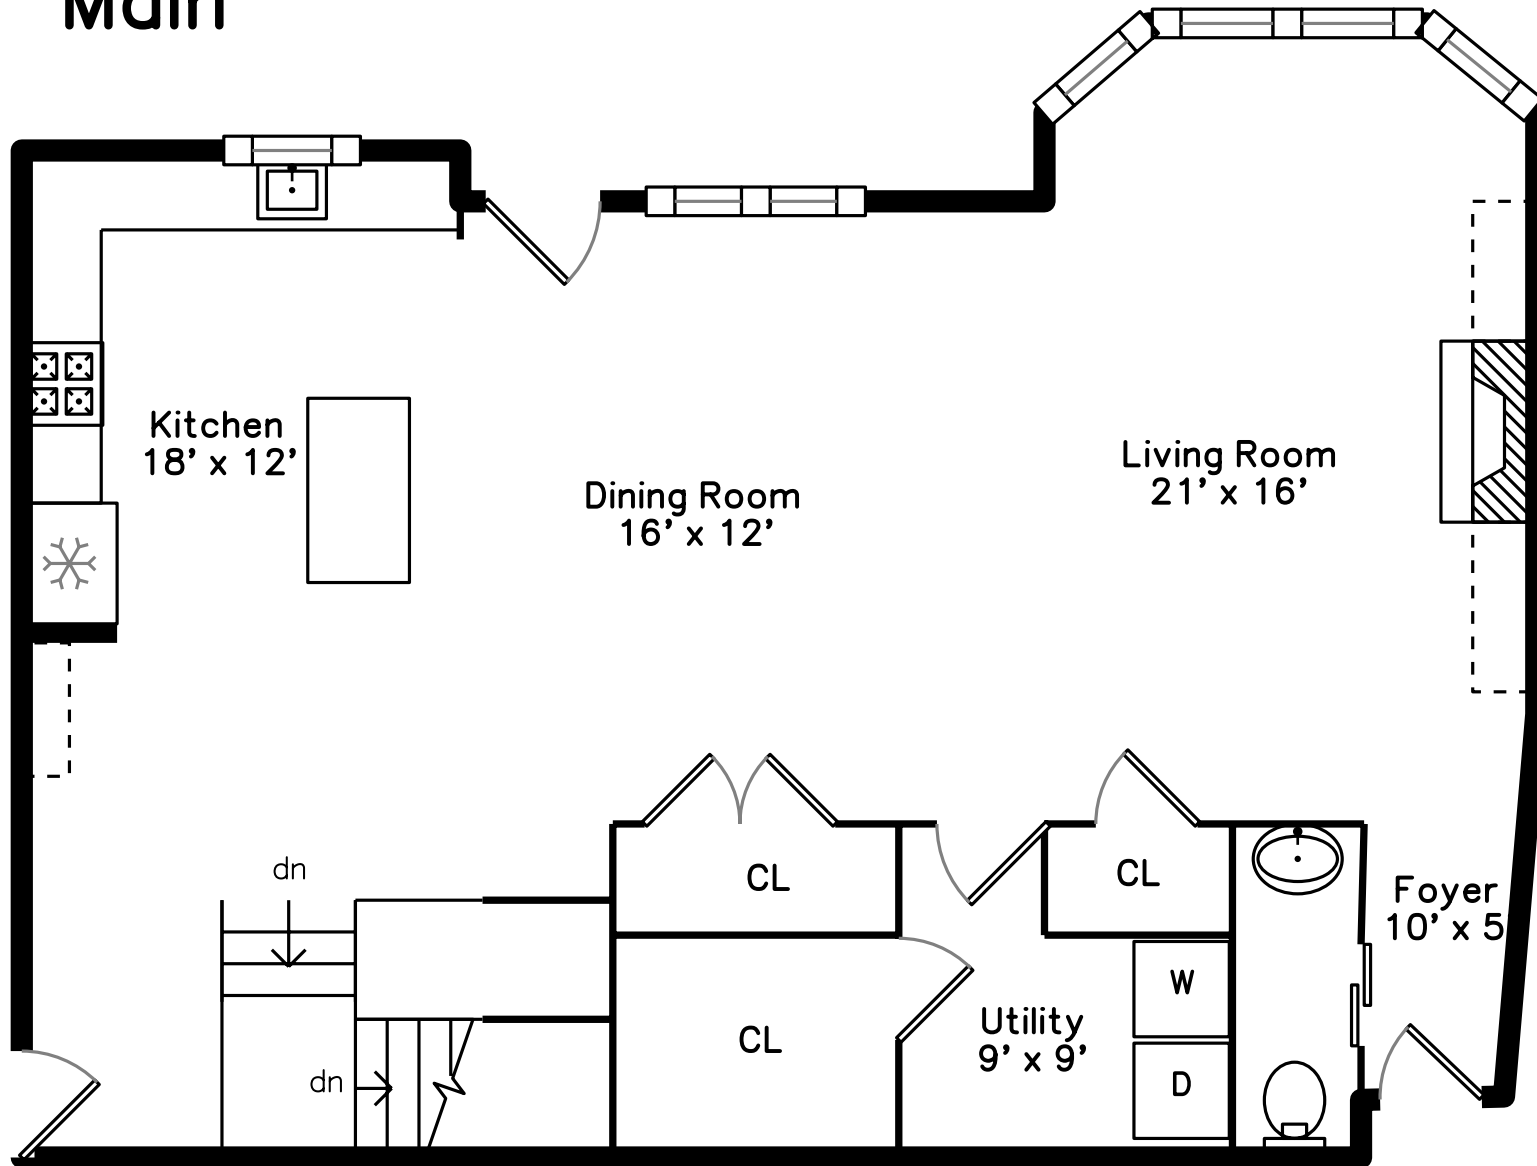

Main

Lower

509 Centre Street 4
Boston, MA 02130

PicturePlan by 

Measurements may not be 100% accurate.

Floor plans are provided for convenience only.

Room sizes are not used to calculate area.

Main

Lower

Outside

Outside

Living Room

Living Room

Living Room

Dining Room

Dining Room

Kitchen

Kitchen

Kitchen

Balcony

Master Bedroom

Master Bedroom

Bedroom

Bedroom

Master Bathroom

Master Bathroom

Bathroom