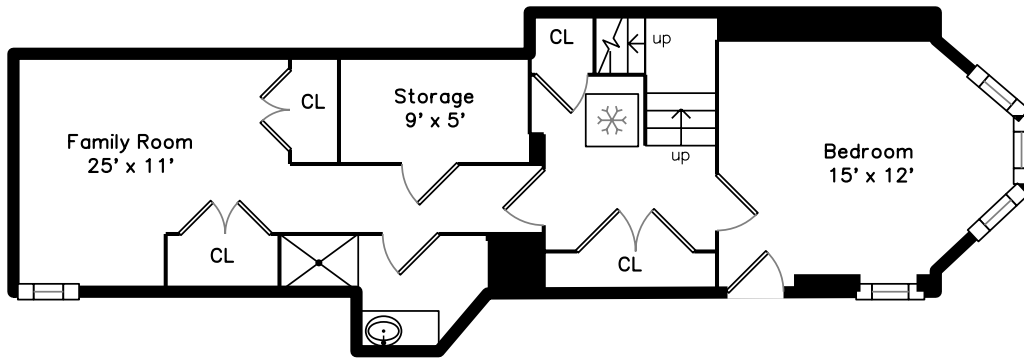

Upper

Main

Lower

47 Market Street 1
Cambridge, MA 02139

PicturePlan by  vis-home

Measurements may not be 100% accurate.
Floor plans are provided for convenience only.
Room sizes are not used to calculate area.

Upper

Main

Lower

3D View – TopDown

3D View – TopDown

3D View – TopDown