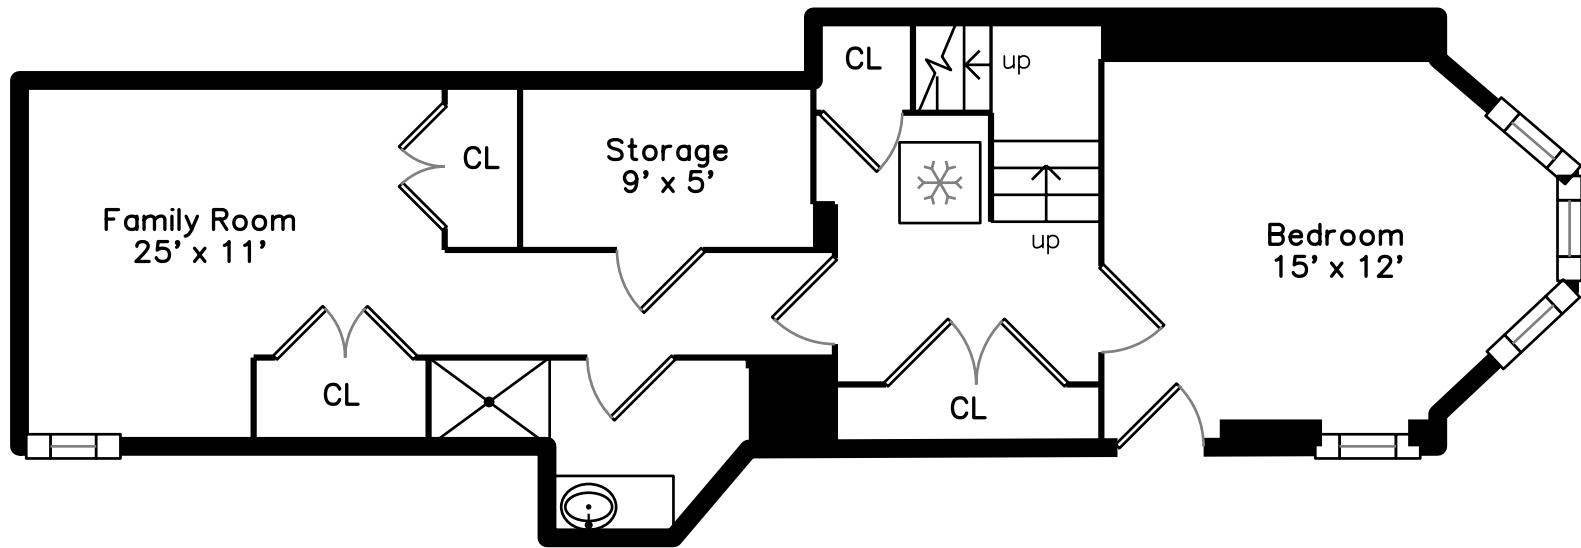

Upper

Main

Lower

47 Market Street 1
Cambridge, MA 02139

PicturePlan by  vis-home

Measurements may not be 100% accurate.
Floor plans are provided for convenience only.
Room sizes are not used to calculate area.

Upper

Main

Lower

3D View – TopDown

3D View – TopDown

3D View – TopDown