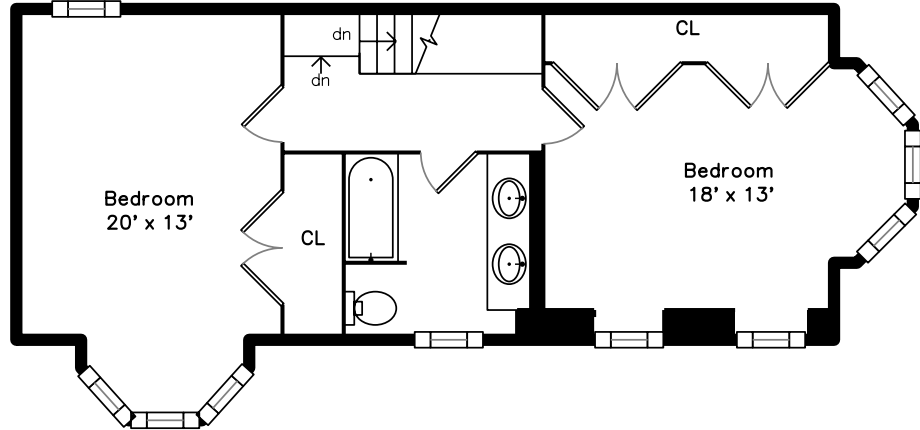

Upper

Main

Lower

47 Market Street 1
Cambridge, MA 02139

PicturePlan by  vis-home

Measurements may not be 100% accurate.
Floor plans are provided for convenience only.
Room sizes are not used to calculate area.

Upper

Main

Lower

3D View – TopDown

3D View – TopDown

3D View – TopDown