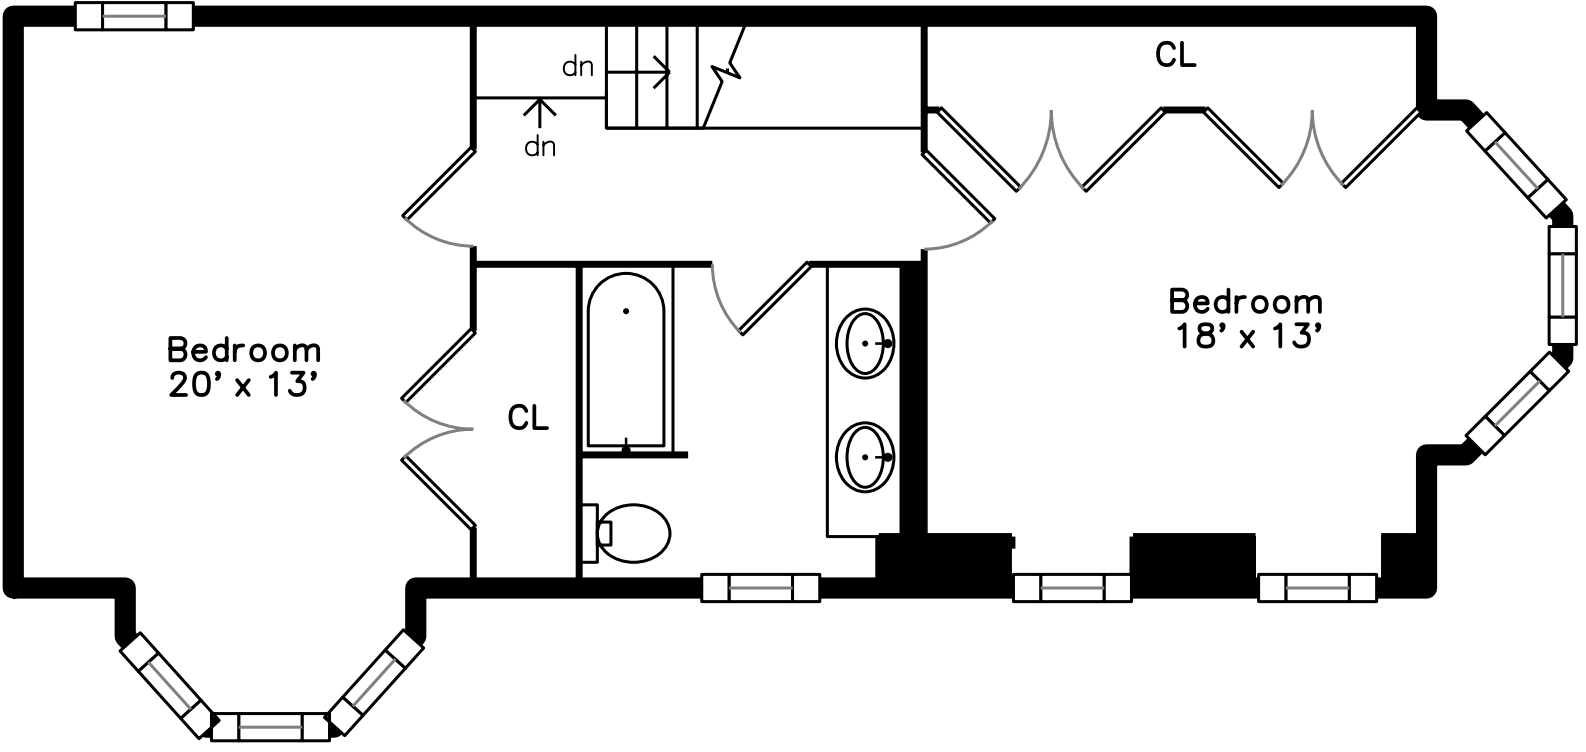

Upper

Main

Lower

47 Market Street 1
Cambridge, MA 02139

PicturePlan by  vis-home

Measurements may not be 100% accurate.
Floor plans are provided for convenience only.
Room sizes are not used to calculate area.

Upper

Main

Lower

3D View – TopDown

3D View – TopDown

3D View – TopDown