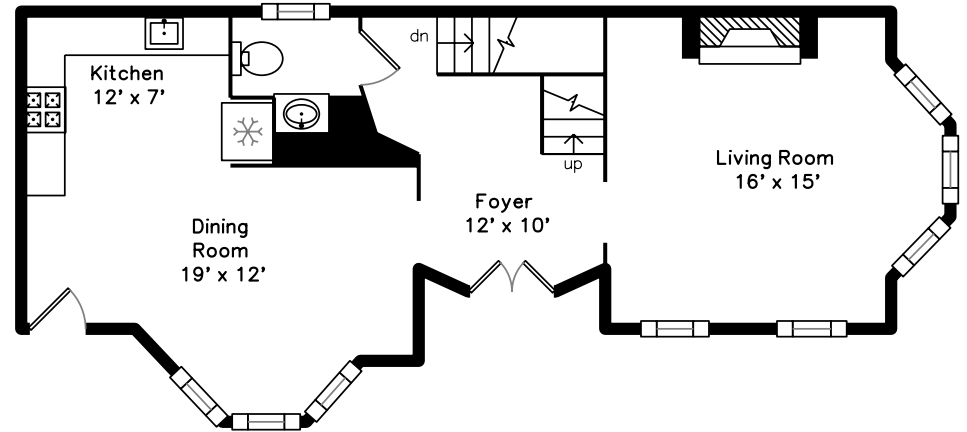

Upper

Main

Lower

47 Market Street 1
Cambridge, MA 02139

PicturePlan by  vis-home

Measurements may not be 100% accurate.
Floor plans are provided for convenience only.
Room sizes are not used to calculate area.

Upper

Main

Lower

3D View – TopDown

3D View – TopDown

3D View – TopDown