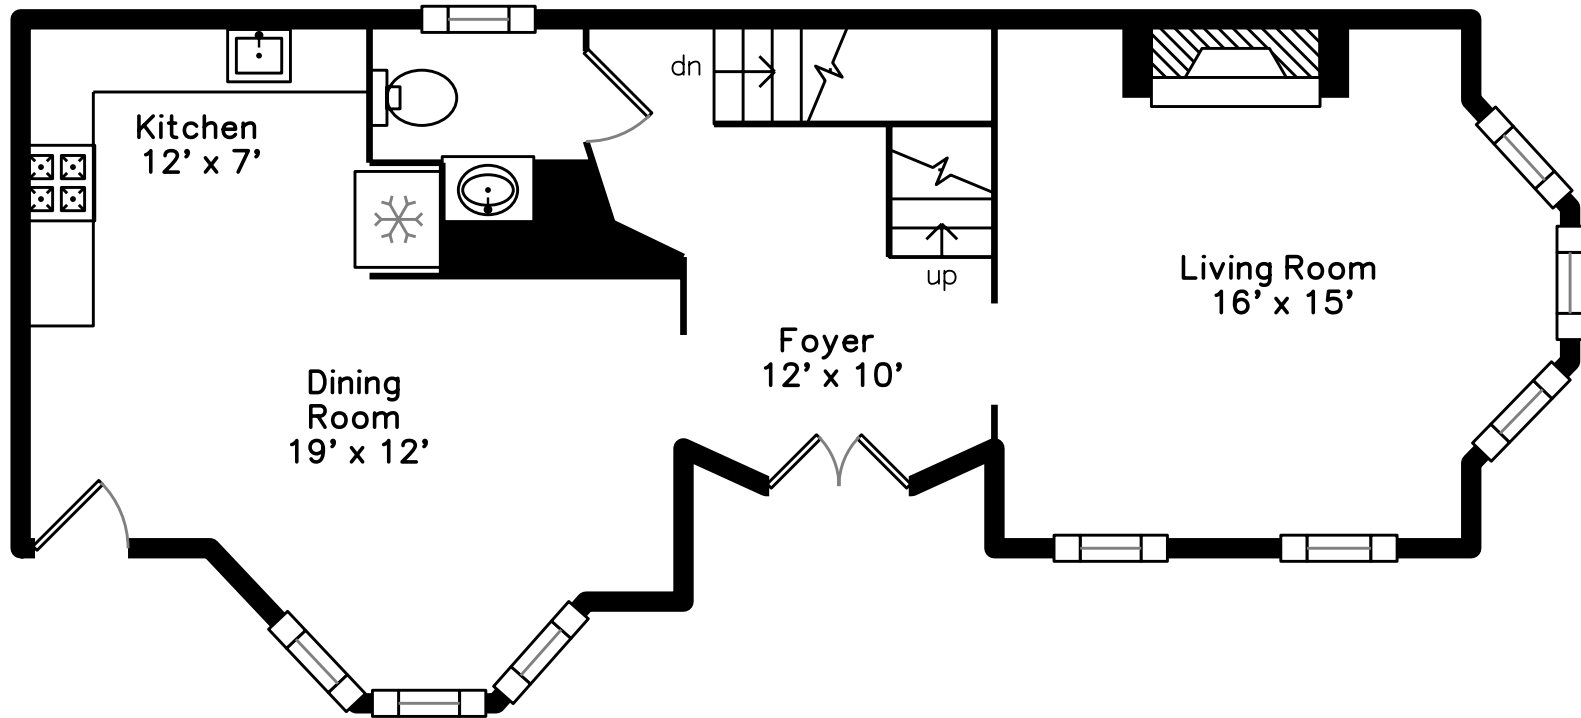

Upper

Main

Lower

47 Market Street 1
Cambridge, MA 02139

PicturePlan by  vis-home

Measurements may not be 100% accurate.
Floor plans are provided for convenience only.
Room sizes are not used to calculate area.

Upper

Main

Lower

3D View – TopDown

3D View – TopDown

3D View – TopDown