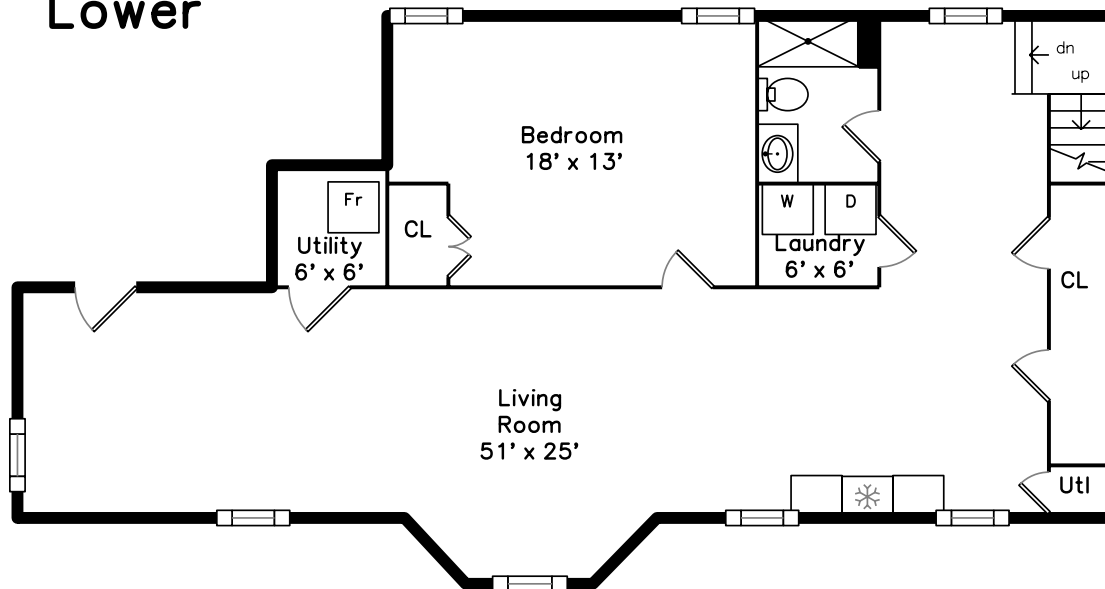

Main

Upper

Lower

82 Powder House Blvd 1
Somerville, MA 02144

PicturePlan by  vis-home

Measurements may not be 100% accurate.
Floor plans are provided for convenience only.
Room sizes are not used to calculate area.

Upper

Main

Lower

Outside

Outside

Living Room

Living Room

Living Room

Dining Room

Dining Room

Kitchen

Kitchen

Kitchen

Kitchen

Bedroom

Bedroom

Bedroom

Bedroom

Bathroom

Foyer

Master Bedroom

Master Bedroom

Master Bedroom

Master Bathroom