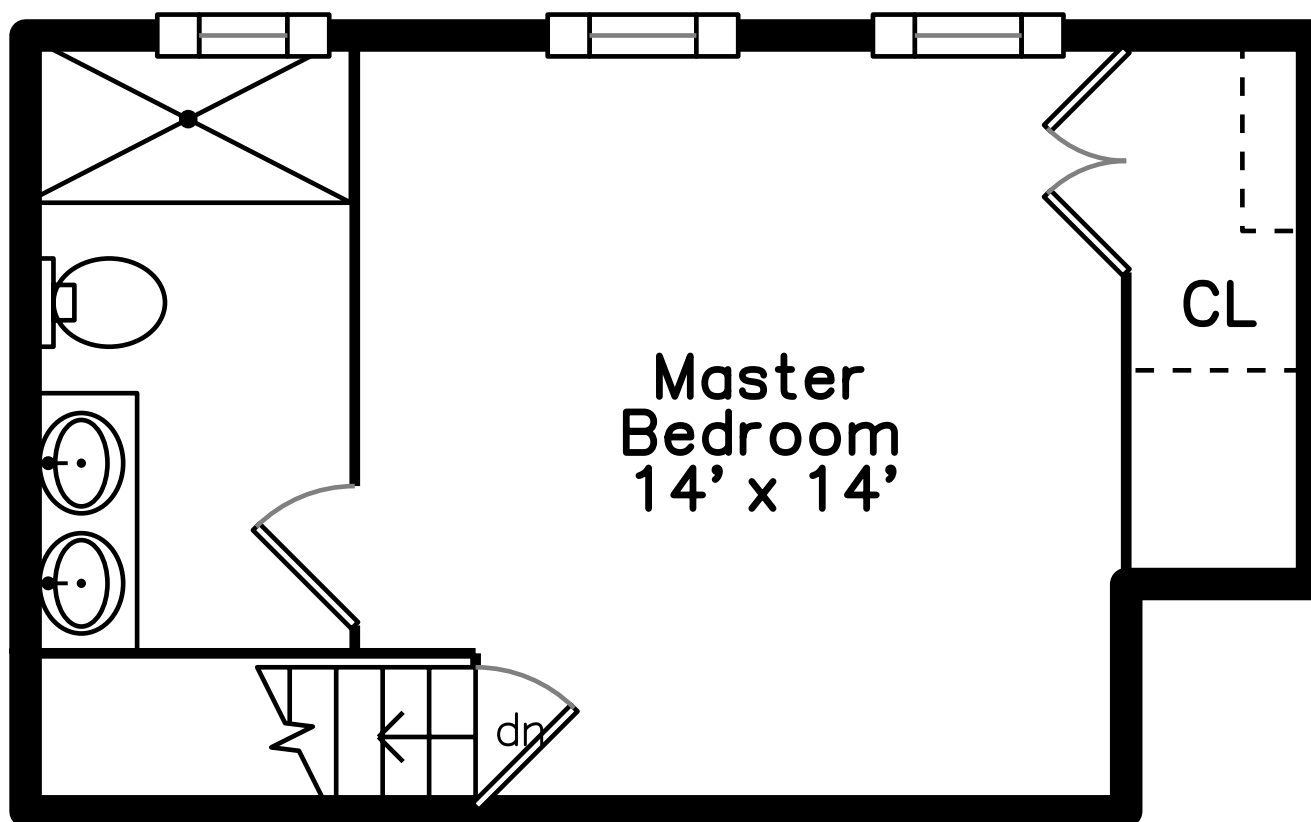

Main

Upper

Lower

82 Powder House Blvd 1
Somerville, MA 02144

PicturePlan by  vis-home

Measurements may not be 100% accurate.
Floor plans are provided for convenience only.
Room sizes are not used to calculate area.

Upper

Main

Lower

Outside

Outside

Living Room

Living Room

Living Room

Dining Room

Dining Room

Kitchen

Kitchen

Kitchen

Kitchen

Bedroom

Bedroom

Bedroom

Bedroom

Bathroom

Foyer

Master Bedroom

Master Bedroom

Master Bedroom

Master Bathroom