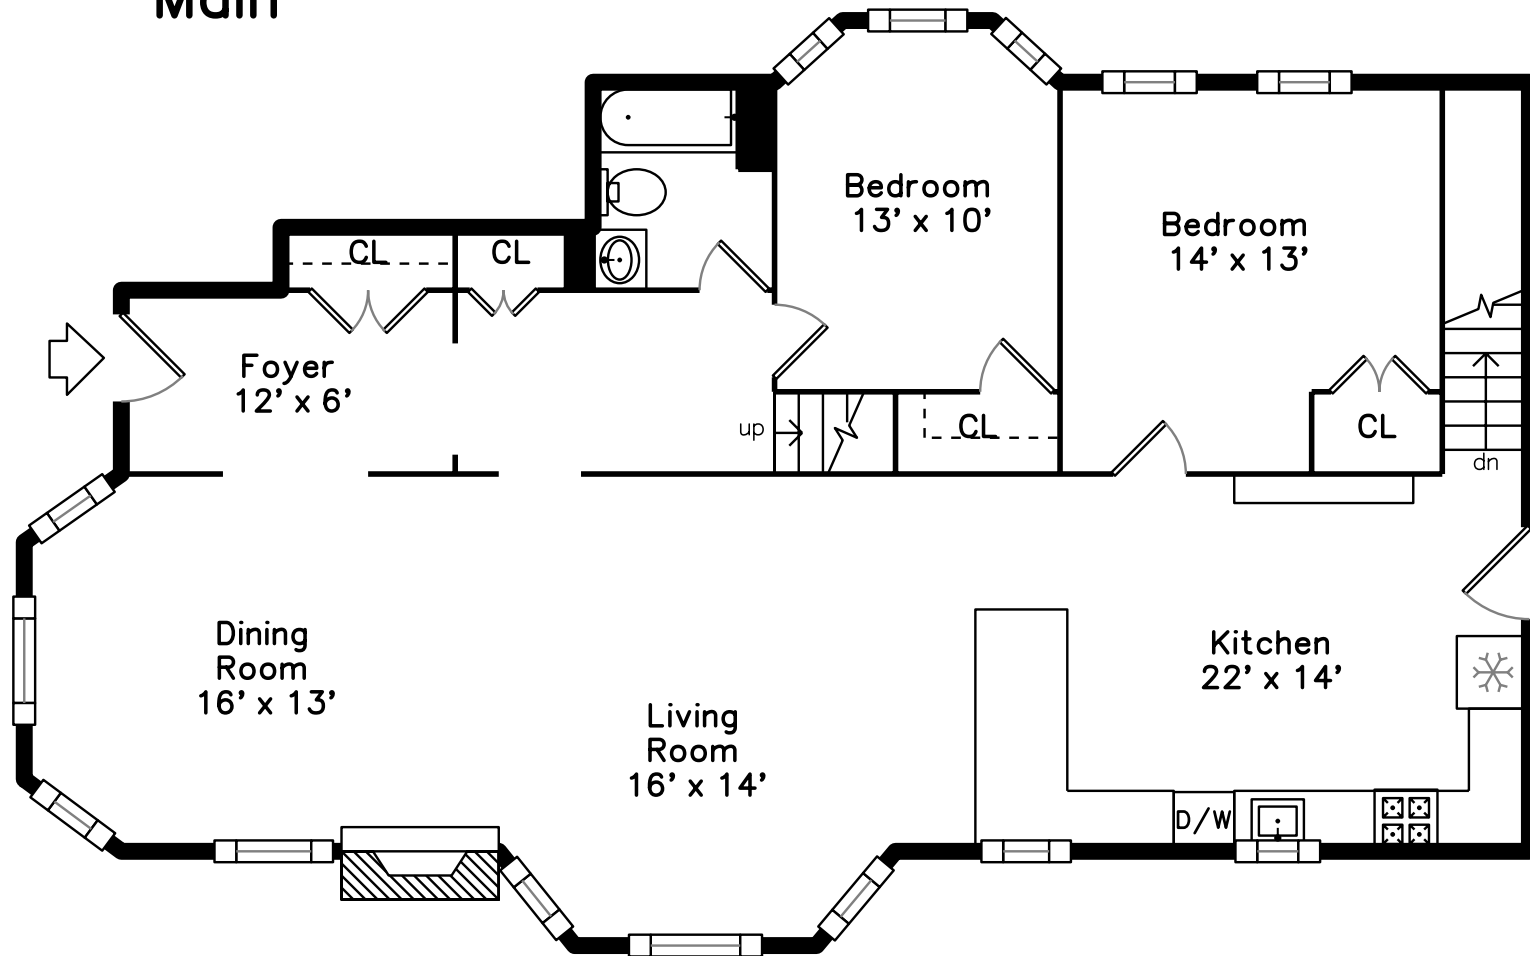

Main

Upper

Lower

82 Powder House Blvd 1
Somerville, MA 02144

PicturePlan by  vis-home

Measurements may not be 100% accurate.
Floor plans are provided for convenience only.
Room sizes are not used to calculate area.

Upper

Main

Lower

Outside

Outside

Living Room

Living Room

Living Room

Dining Room

Dining Room

Kitchen

Kitchen

Kitchen

Kitchen

Bedroom

Bedroom

Bedroom

Bedroom

Bathroom

Foyer

Master Bedroom

Master Bedroom

Master Bedroom

Master Bathroom