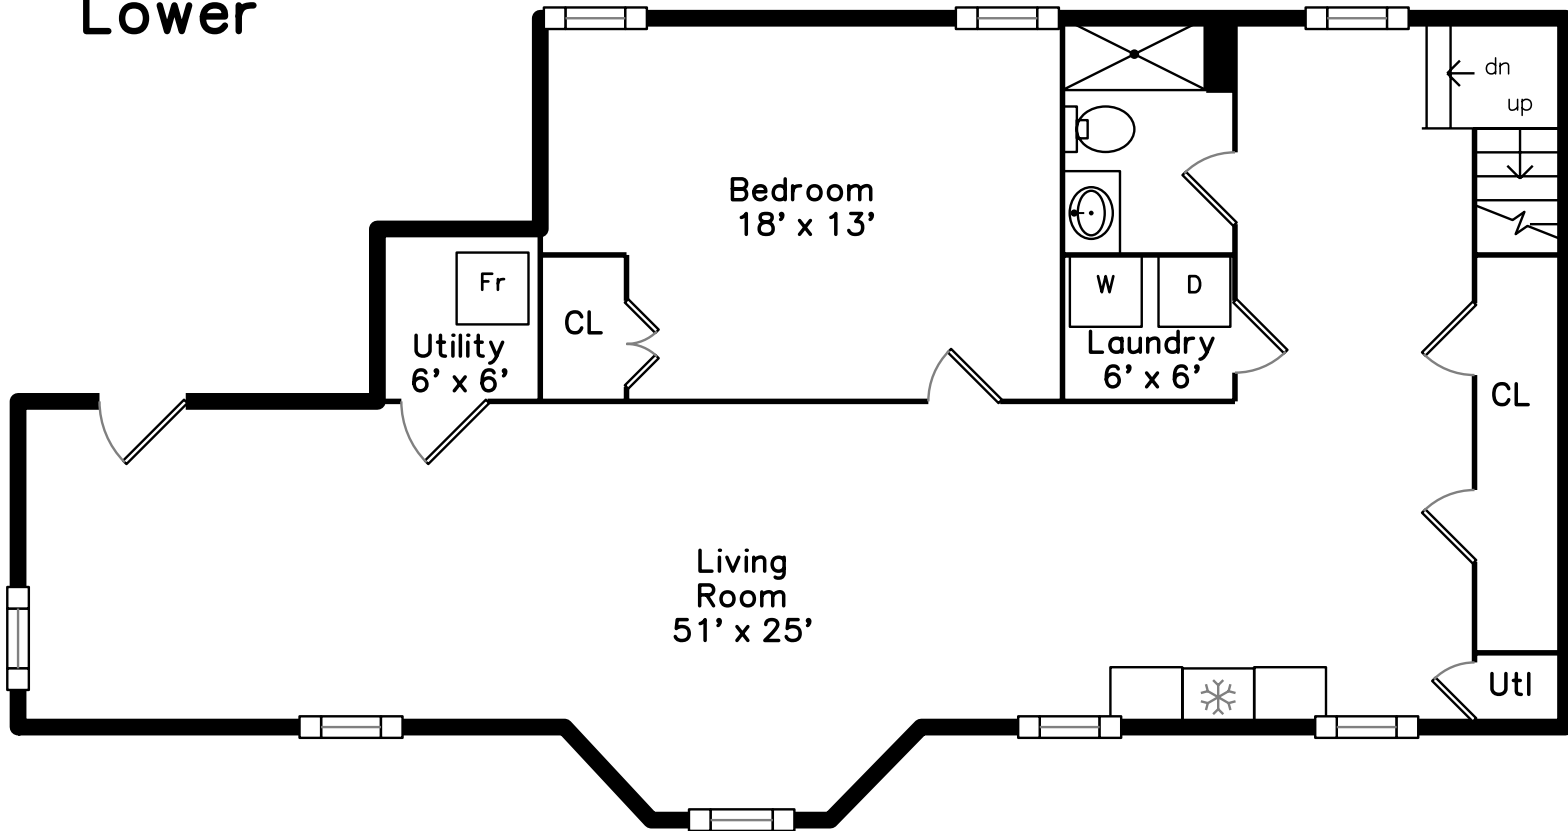

Main

Upper

Lower

82 Powder House Blvd 1
Somerville, MA 02144

PicturePlan by  vis-home

Measurements may not be 100% accurate.
Floor plans are provided for convenience only.
Room sizes are not used to calculate area.

Upper

Main

Lower

Outside

Outside

Living Room

Living Room

Living Room

Dining Room

Dining Room

Kitchen

Kitchen

Kitchen

Kitchen

Bedroom

Bedroom

Bedroom

Bedroom

Bathroom

Foyer

Master Bedroom

Master Bedroom

Master Bedroom

Master Bathroom