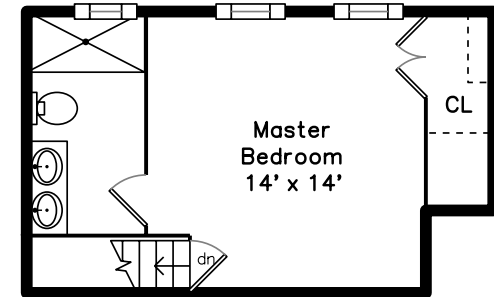

Main

Upper

Lower

82 Powder House Blvd 1
Somerville, MA 02144

PicturePlan by  vis-home

Measurements may not be 100% accurate.
Floor plans are provided for convenience only.
Room sizes are not used to calculate area.

Upper

Main

Lower

Outside

Outside

Living Room

Living Room

Living Room

Dining Room

Dining Room

Kitchen

Kitchen

Kitchen

Kitchen

Bedroom

Bedroom

Bedroom

Bedroom

Bathroom

Foyer

Master Bedroom

Master Bedroom

Master Bedroom

Master Bathroom