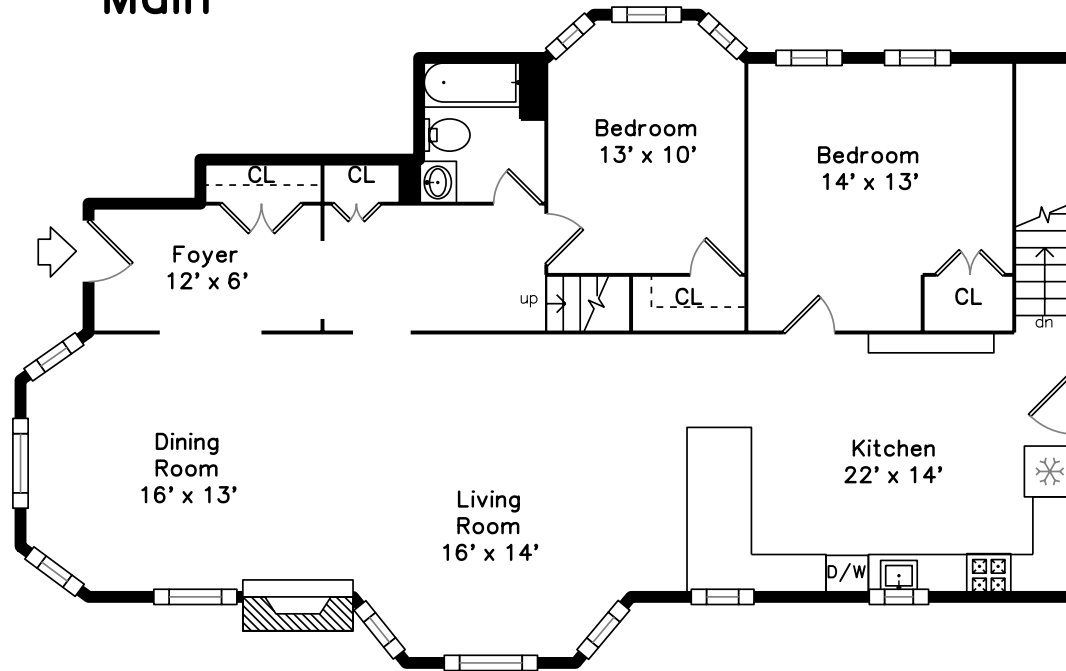

Main

Upper

Lower

82 Powder House Blvd 1
Somerville, MA 02144

PicturePlan by  vis-home

Measurements may not be 100% accurate.
Floor plans are provided for convenience only.
Room sizes are not used to calculate area.

Upper

Main

Lower

Outside

Outside

Living Room

Living Room

Living Room

Dining Room

Dining Room

Kitchen

Kitchen

Kitchen

Kitchen

Bedroom

Bedroom

Bedroom

Bedroom

Bathroom

Foyer

Master Bedroom

Master Bedroom

Master Bedroom

Master Bathroom