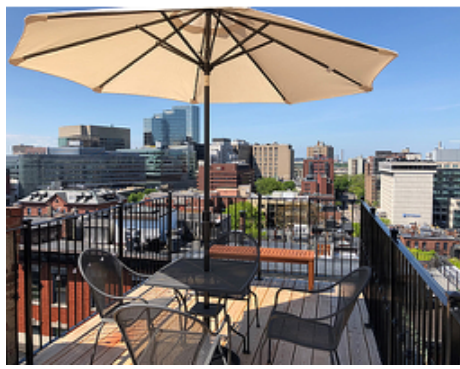

71 Myrtle Street 501 Boston, MA 02114

PicturePlan by  vis-home

Measurements may not be 100% accurate.
Floor plans are provided for convenience only.
Room sizes are not used to calculate area.

Outside

Roof Deck