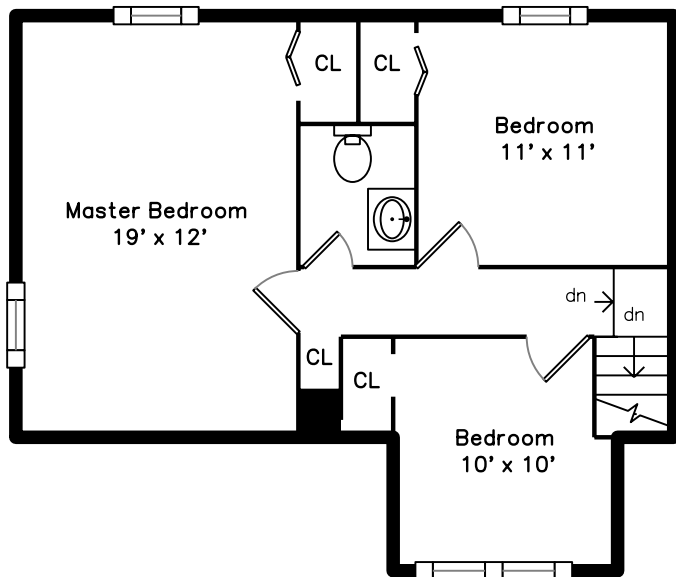

Upper

Main

60 Bowdoin Avenue
Waltham, MA 02451

PicturePlan by  vis-home

Measurements may not be 100% accurate.

Floor plans are provided for convenience only.

Room sizes are not used to calculate area.

Upper

Porch

Living Room

Living Room

Living Room

Dining Room

Dining Room

Dining Room

Dining Room

Den

Den

Deck

Deck

Deck

Laundry

Laundry

Bathroom