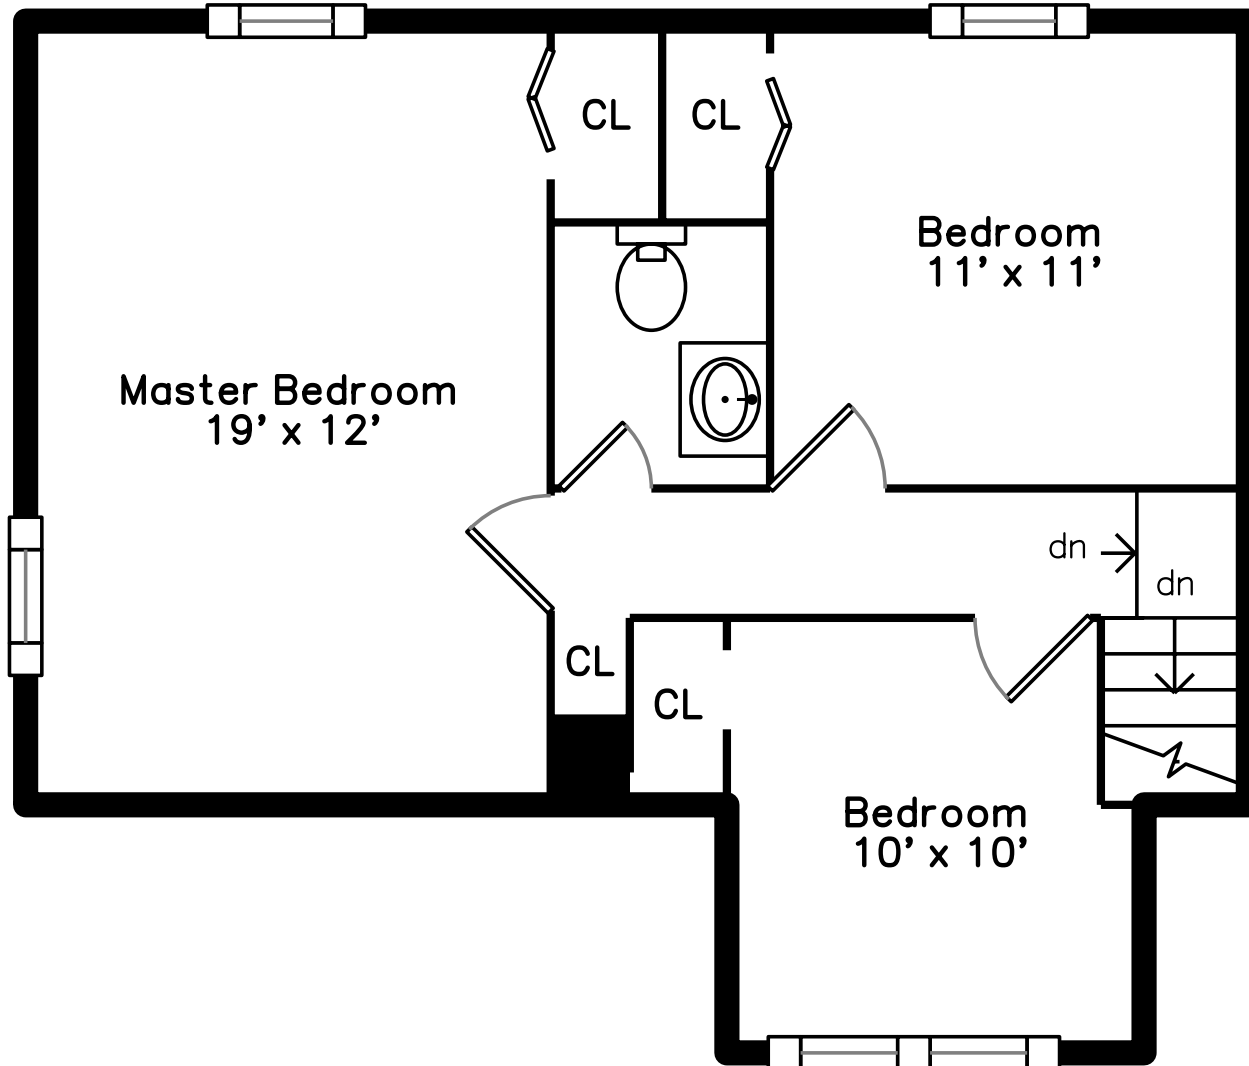

Upper

Main

60 Bowdoin Avenue
Waltham, MA 02451

PicturePlan by  vis-home

Measurements may not be 100% accurate.

Floor plans are provided for convenience only.

Room sizes are not used to calculate area.

Upper

Porch

Living Room

Living Room

Living Room

Dining Room

Dining Room

Dining Room

Dining Room

Den

Den

Deck

Deck

Deck

Laundry

Laundry

Bathroom