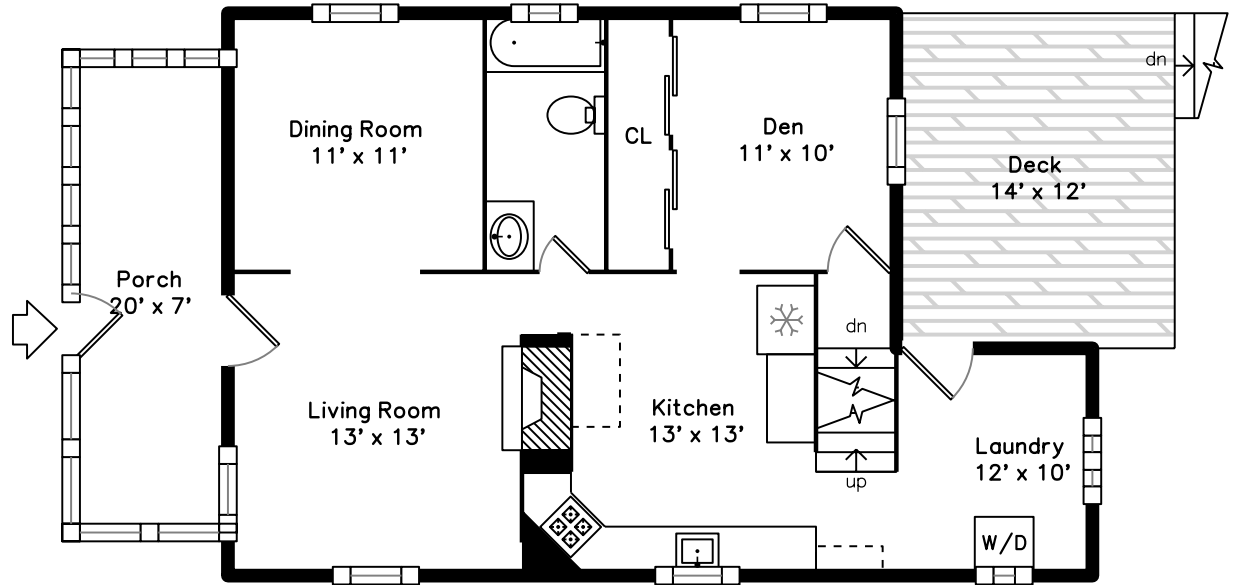

Upper

Main

60 Bowdoin Avenue
Waltham, MA 02451

PicturePlan by  vis-home

Measurements may not be 100% accurate.

Floor plans are provided for convenience only.

Room sizes are not used to calculate area.

Upper

Porch

Living Room

Living Room

Living Room

Dining Room

Dining Room

Dining Room

Dining Room

Den

Den

Deck

Deck

Deck

Laundry

Laundry

Bathroom