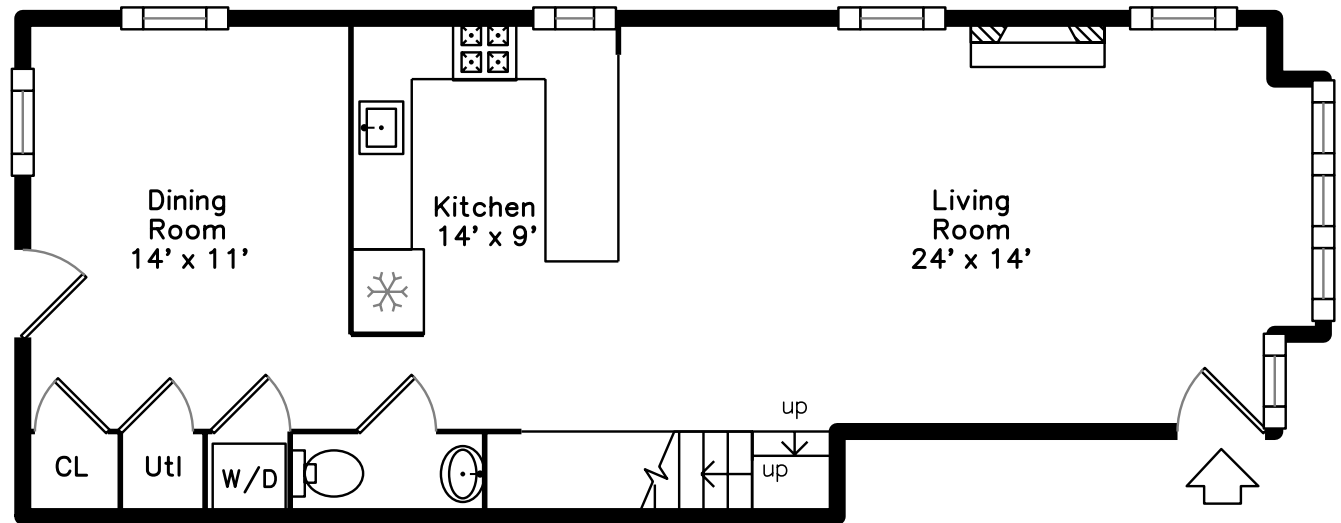

Upper

Main

24 Mildred Avenue #4
Boston, MA 02126

PicturePlan by  vis-home
Measurements may not be 100% accurate.
Floor plans are provided for convenience only.
Room sizes are not used to calculate area.

Upper

Building

Building

Living Room

Living Room

Living Room

Dining Room

Dining Room

Kitchen

Kitchen

Kitchen

Kitchen

Powder Room

Laundry

Deck

Bedroom

Bedroom

Bedroom

Master Bedroom

Bathroom

Master Bathroom