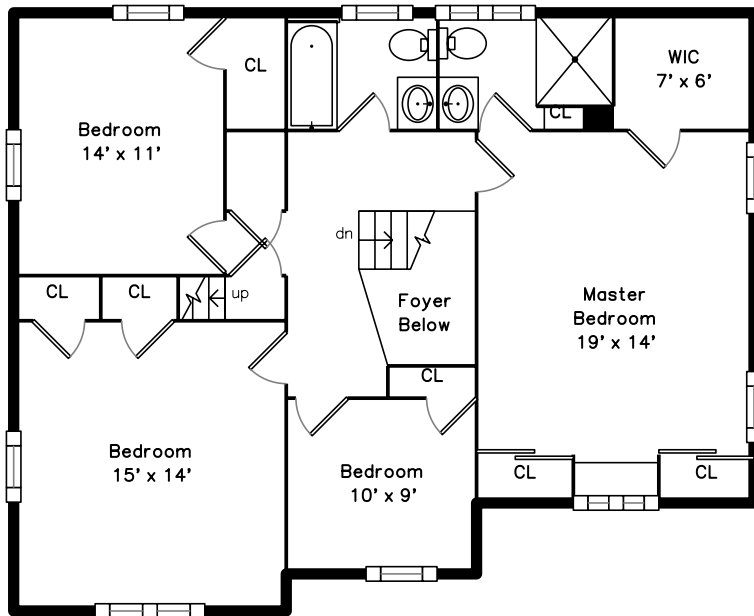

# Upper

# Main

# Lower

37 Philmore Road  
Newton, MA 02458

PicturePlan by  vis-home

Measurements may not be 100% accurate.  
Floor plans are provided for convenience only.  
Room sizes are not used to calculate area.

Master Bedroom

Master Bathroom

Bathroom

Bedroom