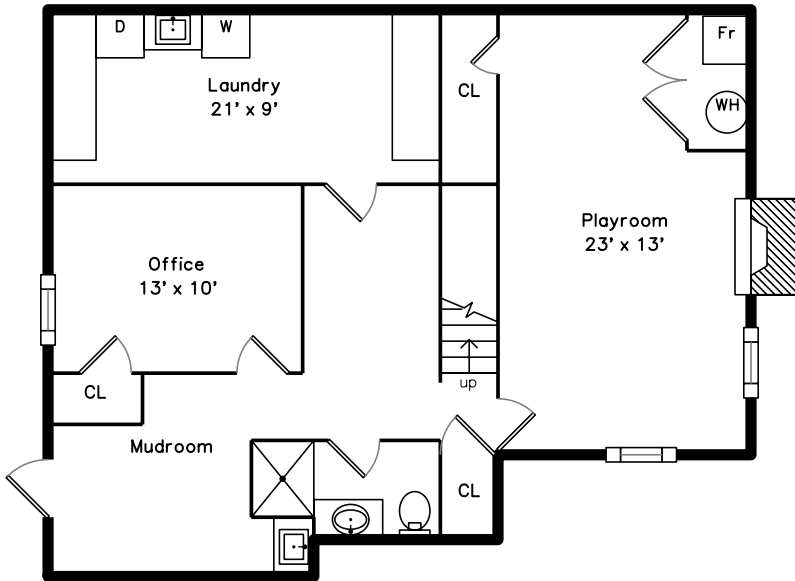

# Upper

# Main

# Lower

37 Philmore Road  
Newton, MA 02458

PicturePlan by  vis-home

Measurements may not be 100% accurate.  
Floor plans are provided for convenience only.  
Room sizes are not used to calculate area.