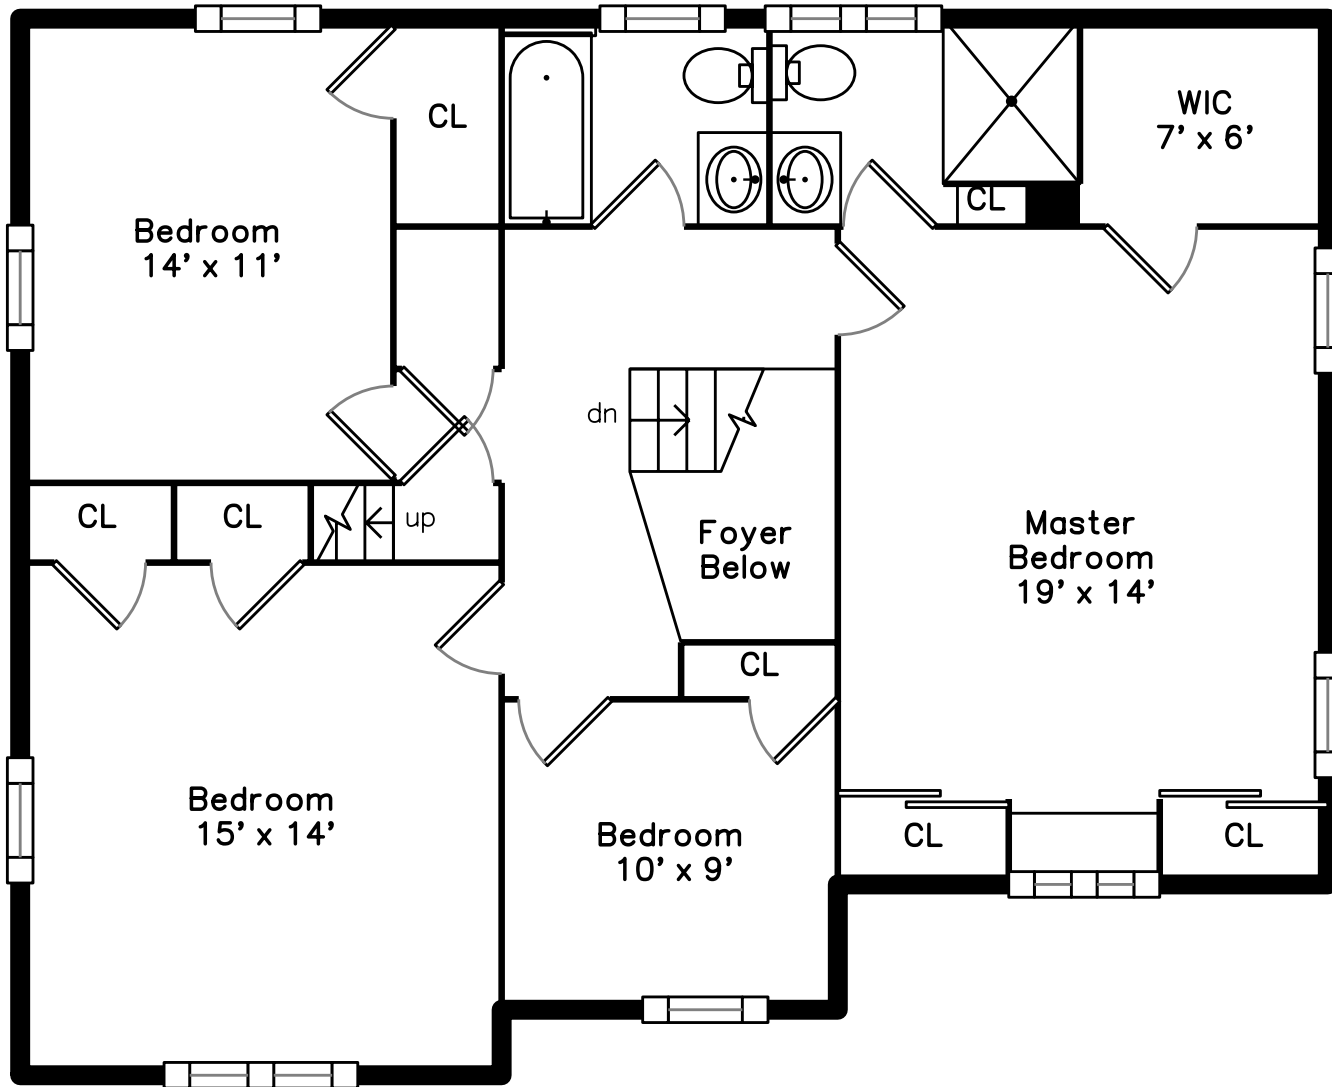

# Lower

37 Philmore Road  
Newton, MA 02458

PicturePlan by  vis-home

Measurements may not be 100% accurate.  
Floor plans are provided for convenience only.  
Room sizes are not used to calculate area.

# Upper

# Lower

Front

Outside

Outside

Foyer

Dining Room

Living Room

Kitchen

Kitchen

Kitchen

Kitchen

Family Room

Family Room

Family Room

Deck

Hall