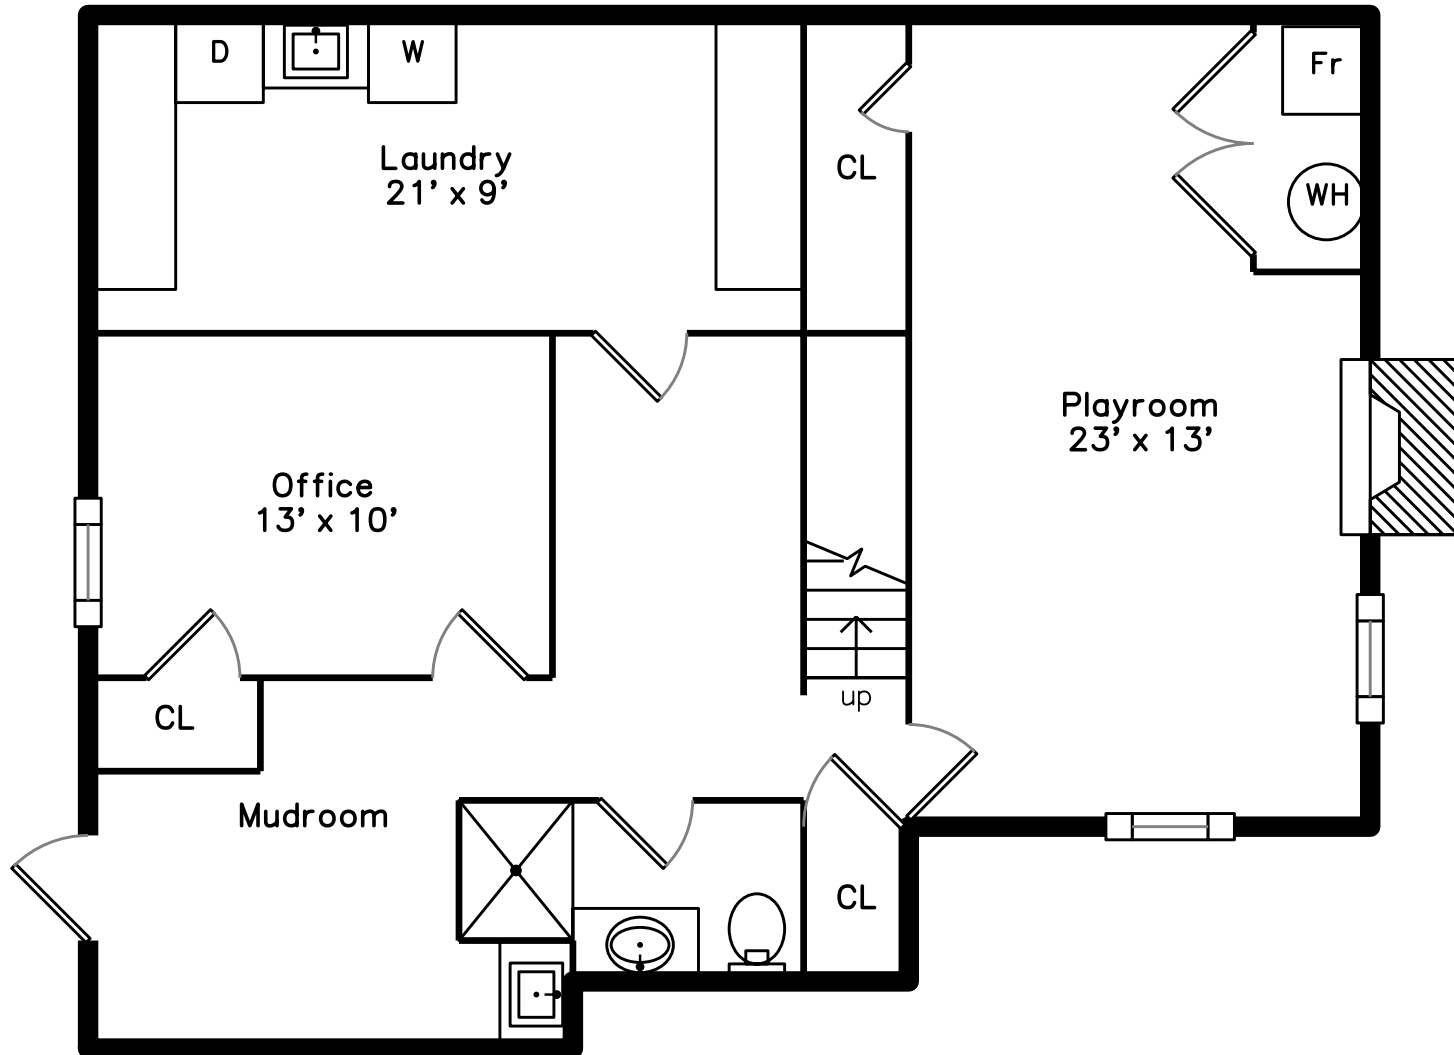

# Lower

37 Philmore Road  
Newton, MA 02458

PicturePlan by  vis-home

Measurements may not be 100% accurate.  
Floor plans are provided for convenience only.  
Room sizes are not used to calculate area.

# Upper

# Lower

Front

Outside

Outside

Foyer

Dining Room

Living Room

Kitchen

Kitchen

Kitchen

Kitchen

Family Room

Family Room

Family Room

Deck

Hall