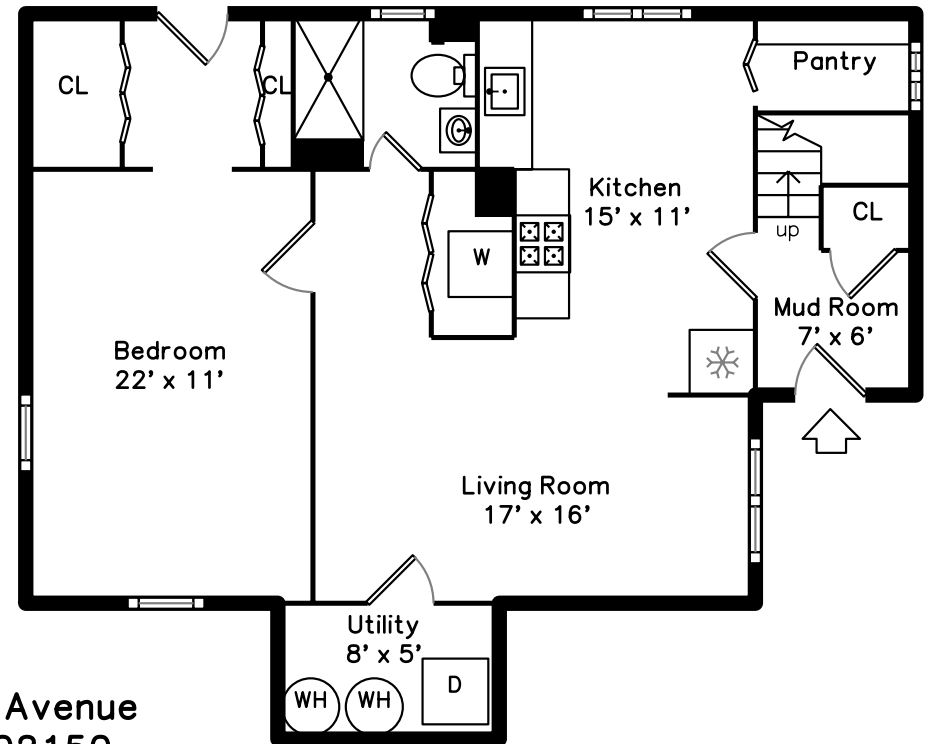

Main

Lower

12 Springvale Avenue
Chelsea, MA 02150

PicturePlan by  vis-home

Measurements may not be 100% accurate.
Floor plans are provided for convenience only.
Room sizes are not used to calculate area.

Main

Porch

Living Room

Living Room

Living Room

Living Room

Living Room

Kitchen

Kitchen

Kitchen

Kitchen

Kitchen

Bedroom

Bedroom

Bedroom

Bedroom

Bedroom

Bedroom

Utility

Landing

Landing

Pantry

Utility

Bathroom

Bathroom