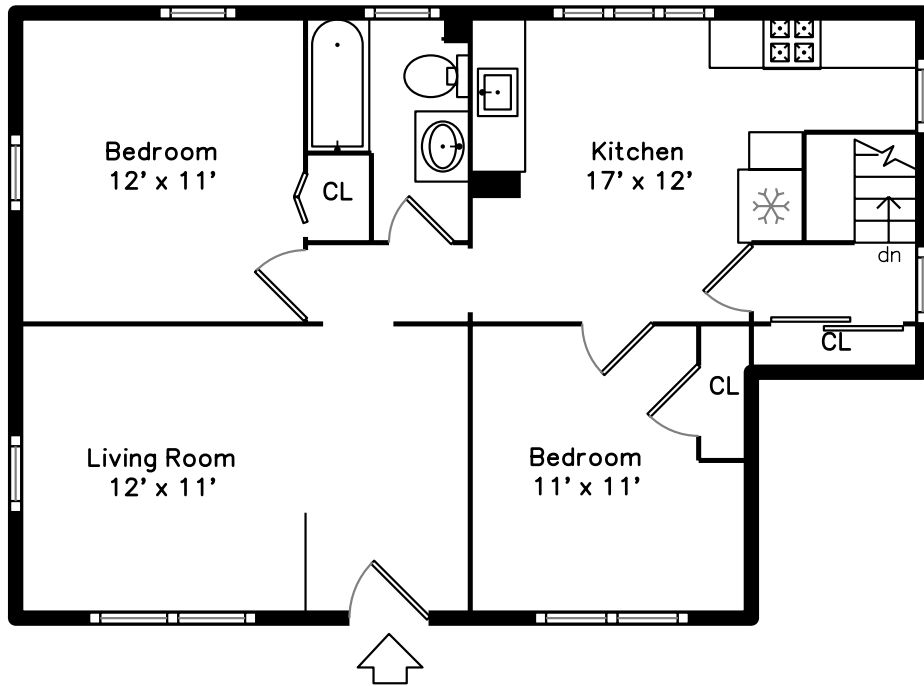

Main

Lower

12 Springvale Avenue
Chelsea, MA 02150

PicturePlan by  vis-home

Measurements may not be 100% accurate.
Floor plans are provided for convenience only.
Room sizes are not used to calculate area.

Main

Porch

Living Room

Living Room

Living Room

Living Room

Living Room

Kitchen

Kitchen

Kitchen

Kitchen

Kitchen

Bedroom

Bedroom

Bedroom

Bedroom

Bedroom

Bedroom

Utility

Landing

Landing

Pantry

Utility

Bathroom

Bathroom