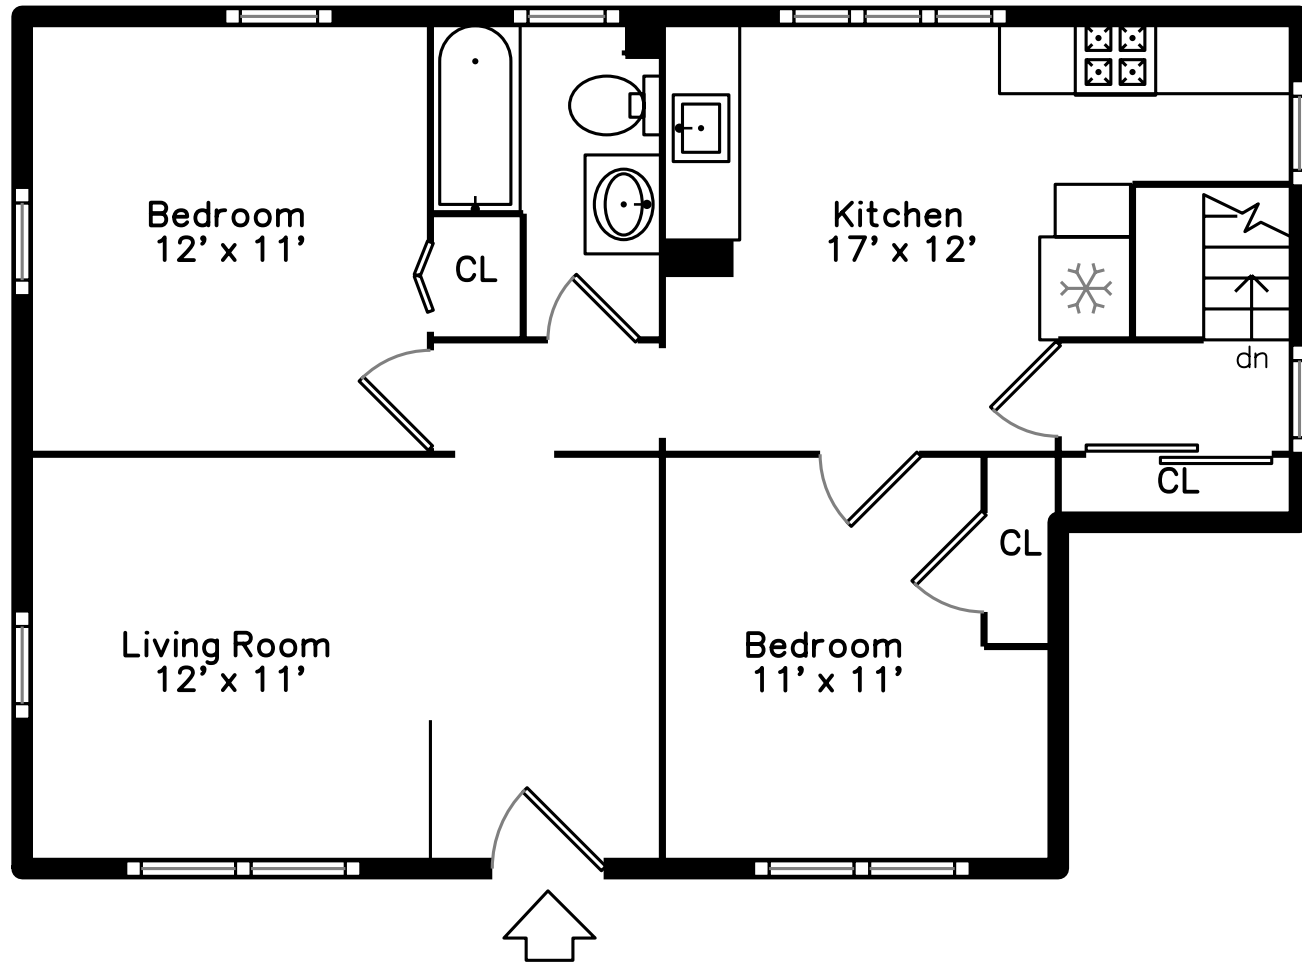

Main

Lower

12 Springvale Avenue
Chelsea, MA 02150

PicturePlan by  vis-home

Measurements may not be 100% accurate.
Floor plans are provided for convenience only.
Room sizes are not used to calculate area.

Main

Porch

Living Room

Living Room

Living Room

Living Room

Living Room

Kitchen

Kitchen

Kitchen

Kitchen

Kitchen

Bedroom

Bedroom

Bedroom

Bedroom

Bedroom

Bedroom

Utility

Landing

Landing

Pantry

Utility

Bathroom

Bathroom