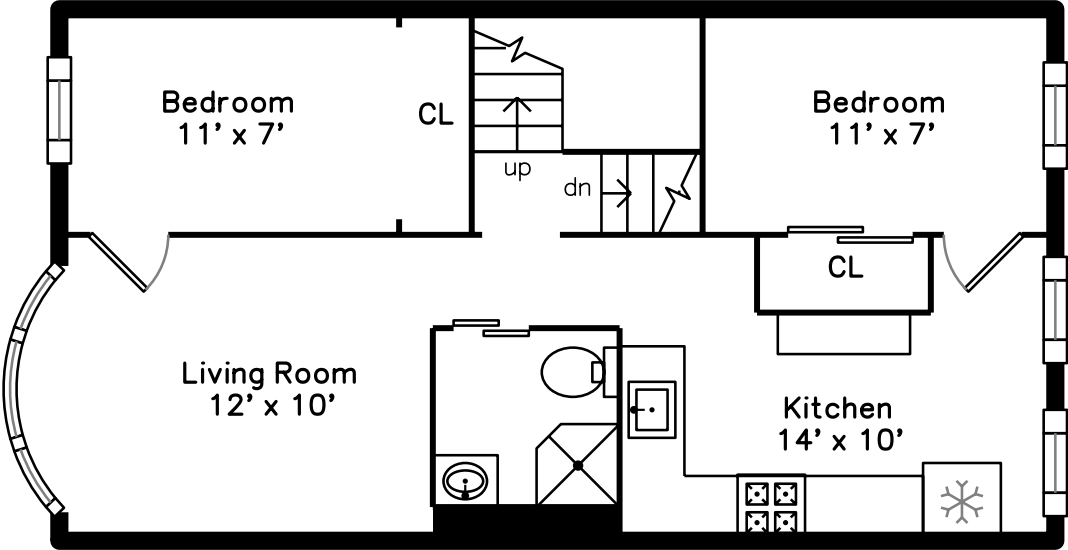

# Upper

# Main

24 Montgomery Street  
Boston, MA 02116

PicturePlan by  vis-home

Measurements may not be 100% accurate.  
Floor plans are provided for convenience only.  
Room sizes are not used to calculate area.

Aerial View

Aerial View

Aerial View

Foyer

Living Room

Living Room

Living Room

Kitchen