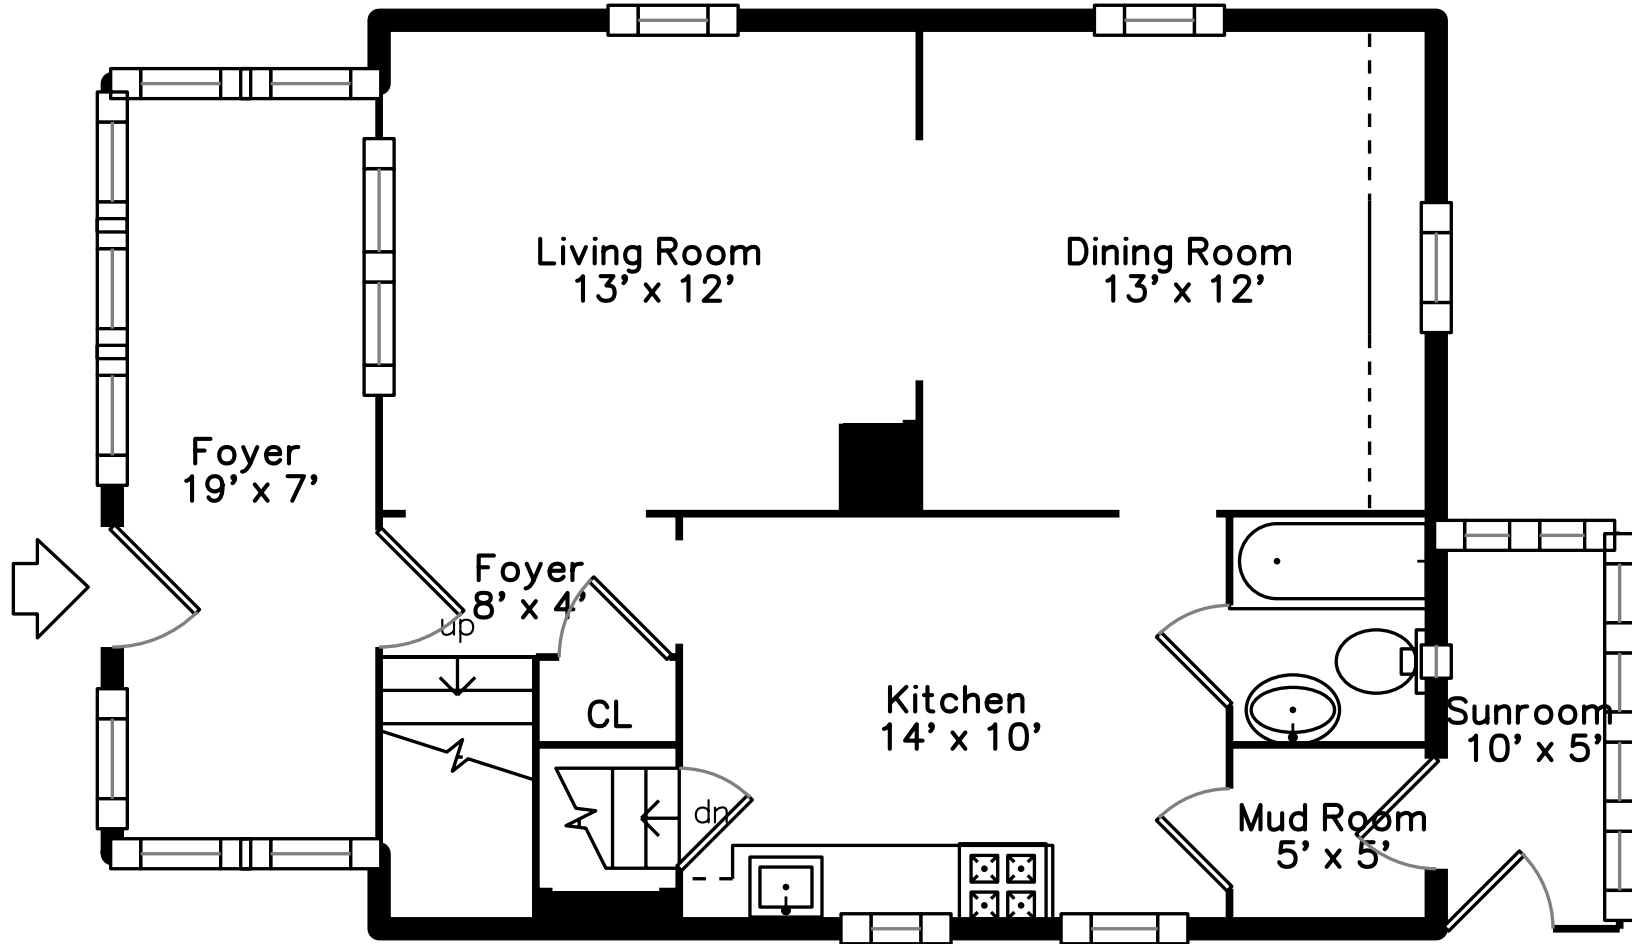

Upper

Lower

Main

69 Adams Street
Norwood, MA 02062

PicturePlan by  vis-home

Measurements may not be 100% accurate.
Floor plans are provided for convenience only.
Room sizes are not used to calculate area.

Upper

Main

Lower

Outside

Outside

Outside

Back

Back

Back

Back

Foyer

Foyer

Foyer

Foyer

Living Room

Living Room

Living Room

Living Room

Dining Room

Dining Room

Dining Room

Dining Room

Kitchen

Kitchen

Kitchen