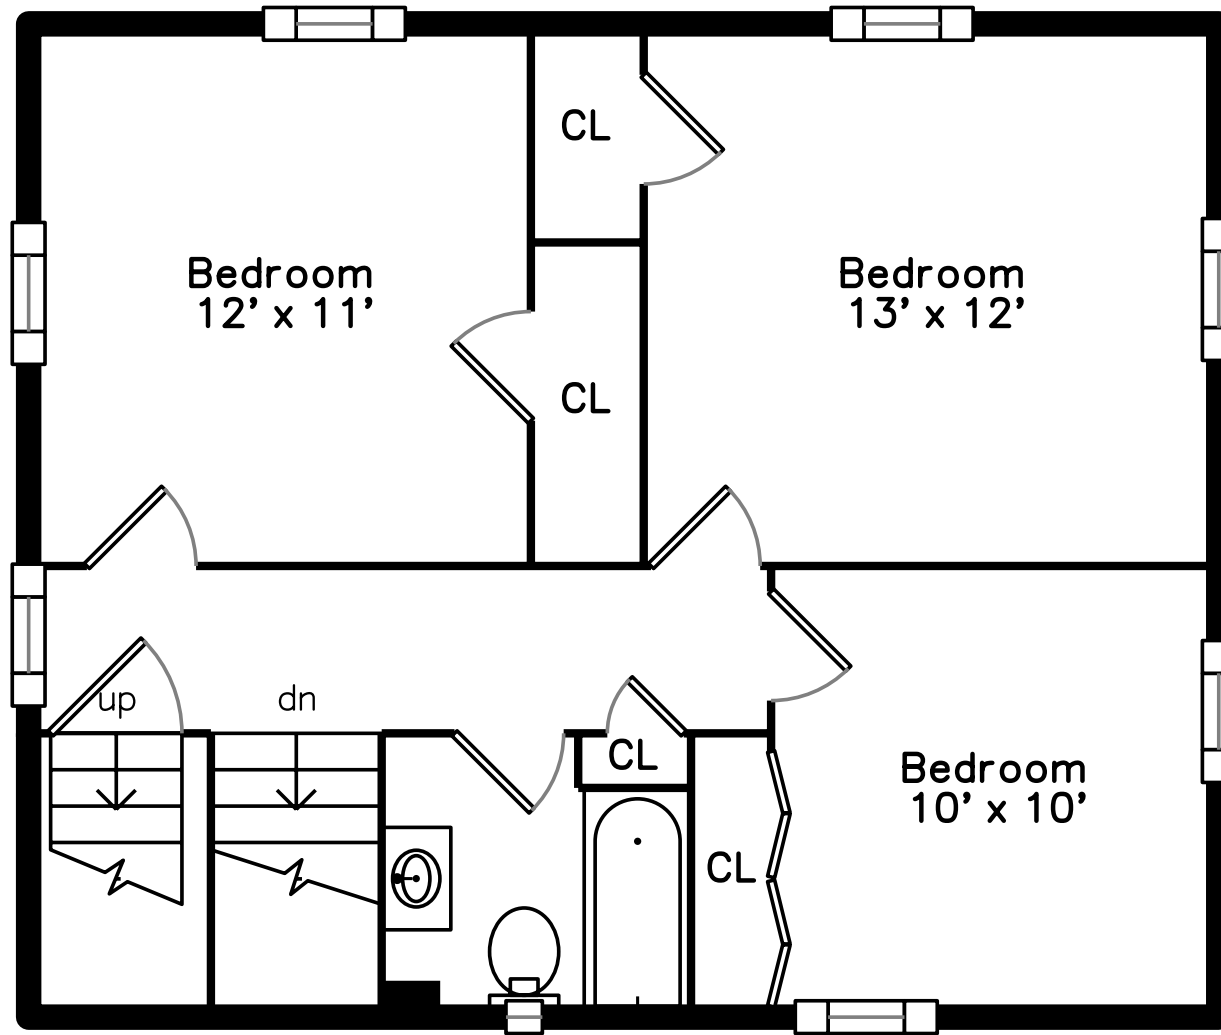

Upper

Lower

Main

69 Adams Street
Norwood, MA 02062

PicturePlan by  vis-home

Measurements may not be 100% accurate.
Floor plans are provided for convenience only.
Room sizes are not used to calculate area.

Upper

Main

Lower

Outside

Outside

Outside

Back

Back

Back

Back

Foyer

Foyer

Foyer

Foyer

Living Room

Living Room

Living Room

Living Room

Dining Room

Dining Room

Dining Room

Dining Room

Kitchen

Kitchen

Kitchen