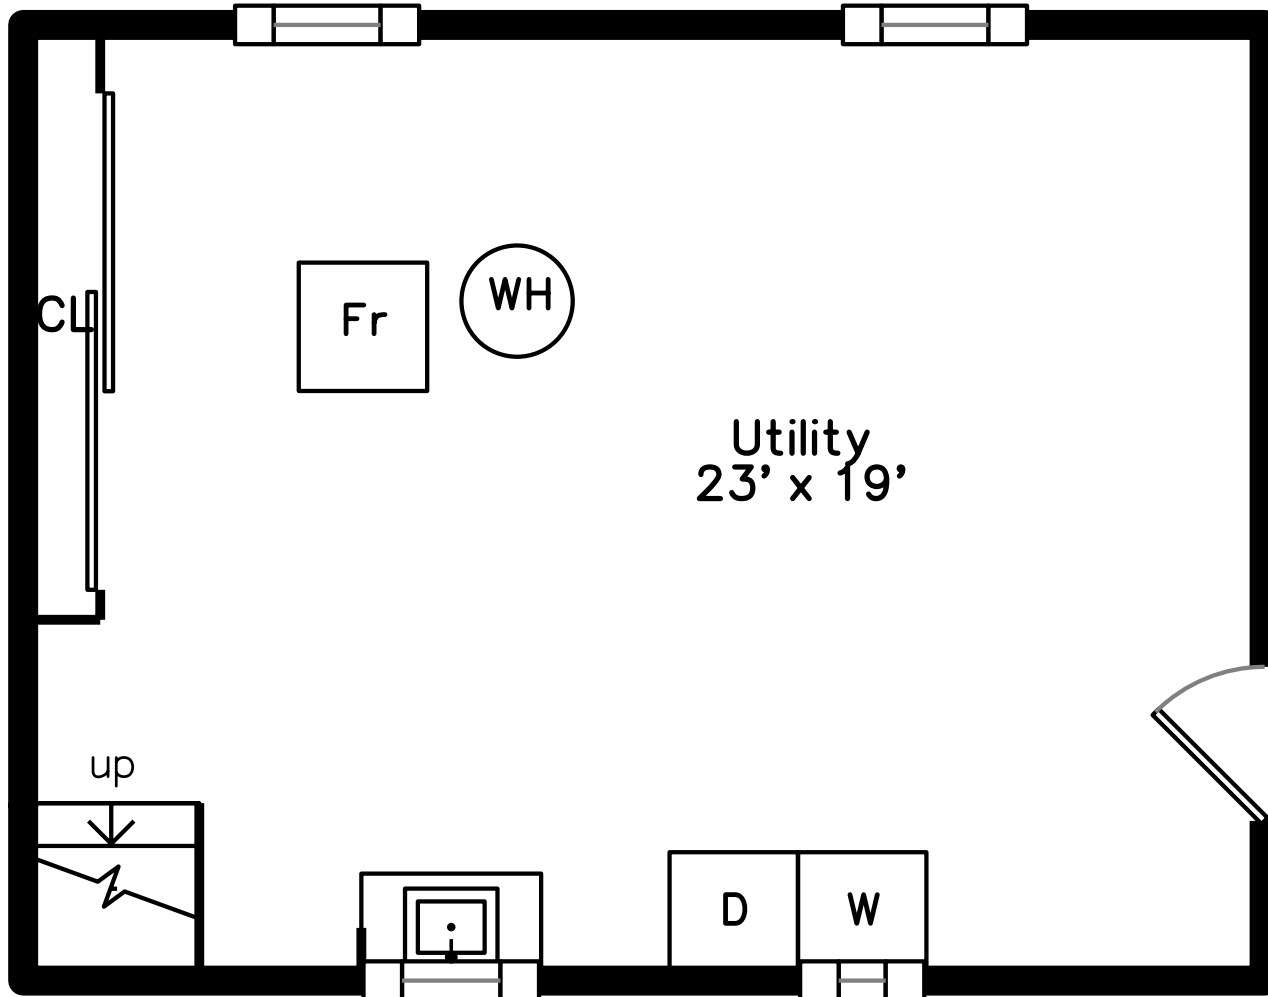

Upper

Lower

Main

69 Adams Street
Norwood, MA 02062

PicturePlan by  vis-home

Measurements may not be 100% accurate.
Floor plans are provided for convenience only.
Room sizes are not used to calculate area.

Upper

Main

Lower

Outside

Outside

Outside

Back

Back

Back