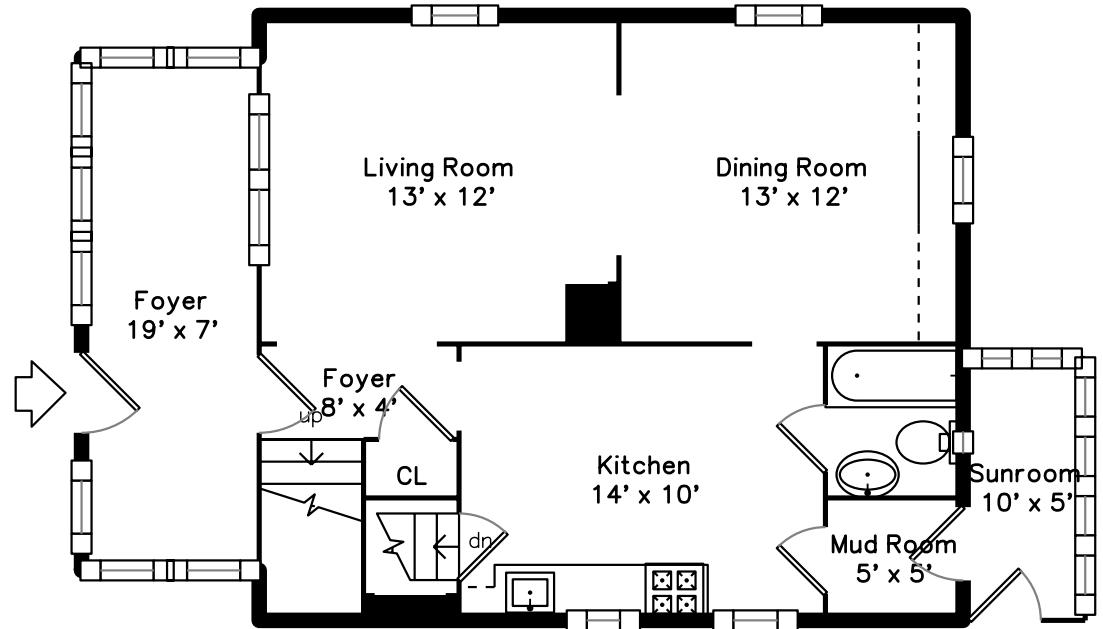

Upper

Lower

Main

69 Adams Street
Norwood, MA 02062

PicturePlan by  vis-home

Measurements may not be 100% accurate.
Floor plans are provided for convenience only.
Room sizes are not used to calculate area.

Upper

Main

Lower

Outside

Outside

Outside

Back

Back

Back

Back

Foyer

Foyer

Foyer

Foyer

Living Room

Living Room

Living Room

Living Room

Dining Room

Dining Room

Dining Room

Dining Room

Kitchen

Kitchen

Kitchen