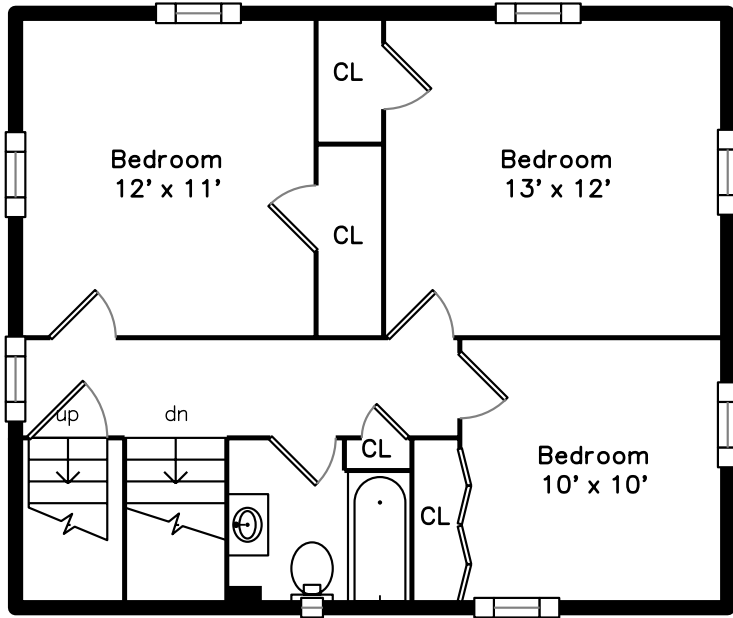

Upper

Lower

Main

69 Adams Street
Norwood, MA 02062

PicturePlan by  vis-home

Measurements may not be 100% accurate.
Floor plans are provided for convenience only.
Room sizes are not used to calculate area.

Upper

Main

Lower

Outside

Outside

Outside

Back

Back

Back

Back

Foyer

Foyer

Foyer

Foyer

Living Room

Living Room

Living Room

Living Room

Dining Room

Dining Room

Dining Room

Dining Room

Kitchen

Kitchen

Kitchen