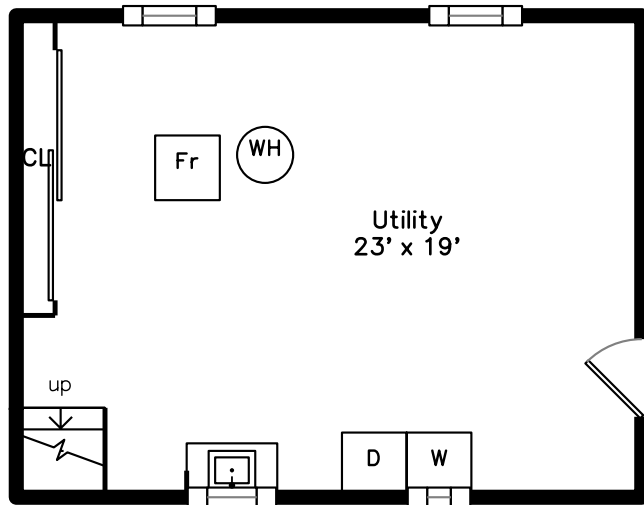

Upper

Lower

Main

69 Adams Street
Norwood, MA 02062

PicturePlan by  vis-home

Measurements may not be 100% accurate.
Floor plans are provided for convenience only.
Room sizes are not used to calculate area.

Upper

Main

Lower

Outside

Outside

Outside

Back

Back

Back

Back

Foyer

Foyer

Foyer

Foyer

Living Room

Living Room

Living Room