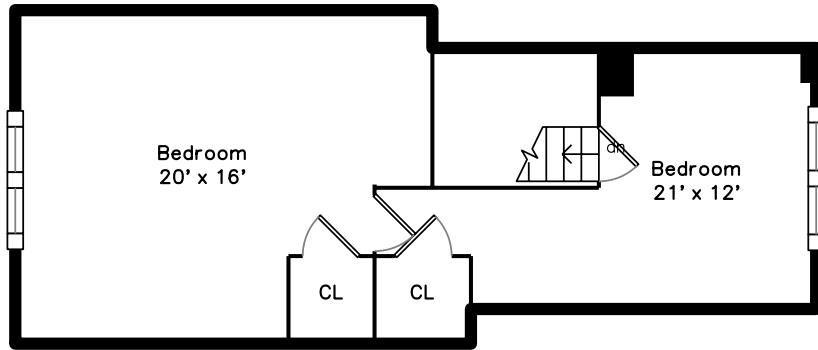

Upper

**34 Rockland Avenue
Arlington, MA 02474**

PicturePlan by  vis-home

Measurements may not be 100% accurate.
Floor plans are provided for convenience only.
Room sizes are not used to calculate area.

Main

Foyer

Living Room

Living Room

Living Room

Living Room

Dining Room

Dining Room

Dining Room