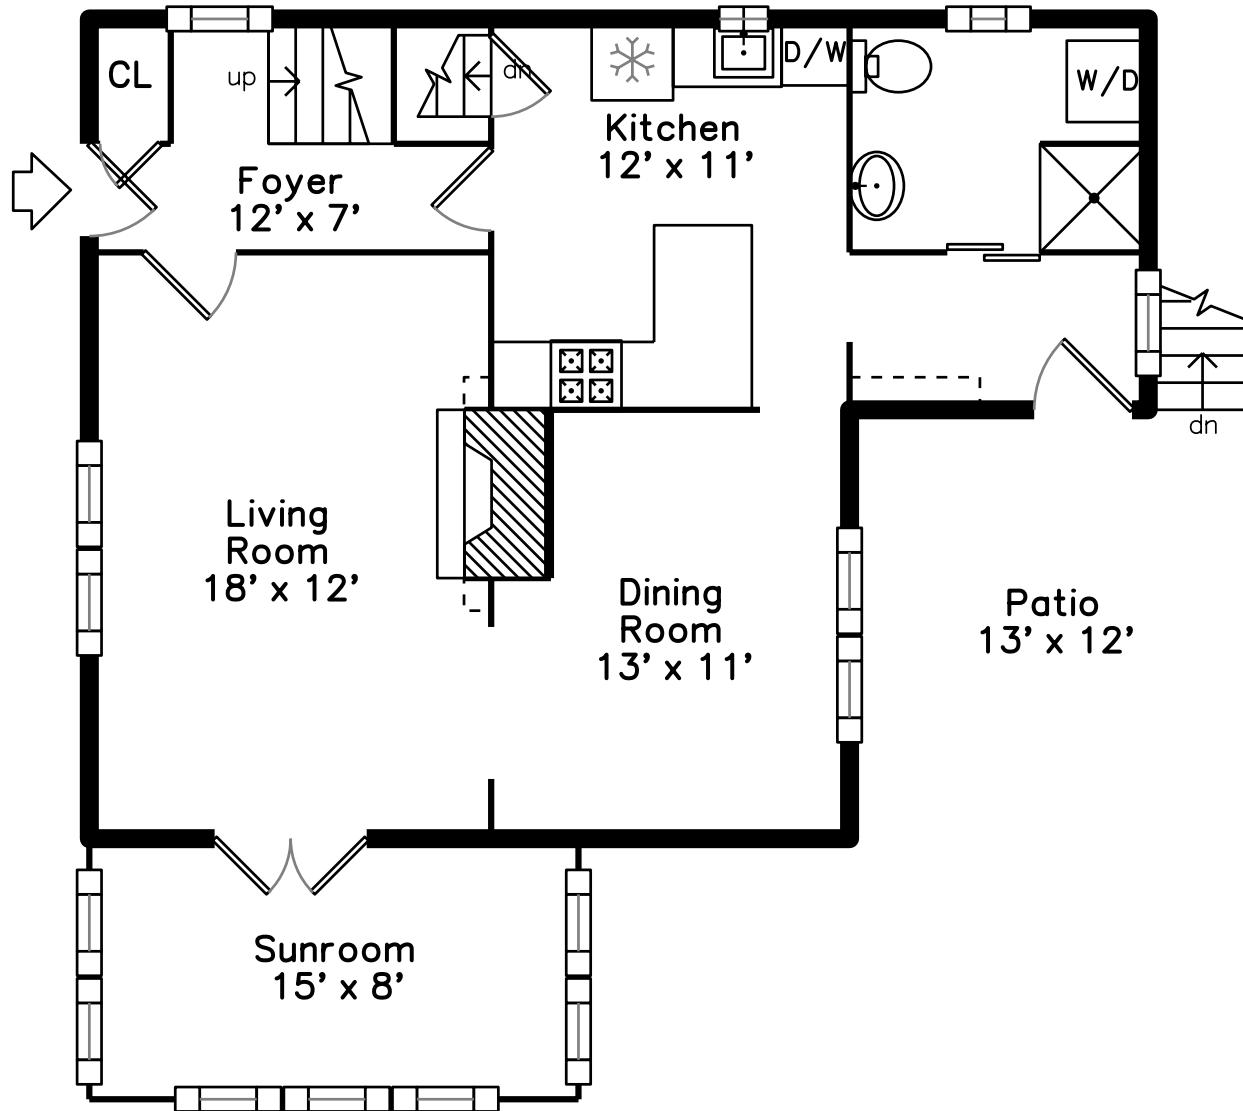

Upper

Main

14 Woodside Road
Medford, MA 02155

PicturePlan by  vis-home

Measurements may not be 100% accurate.
Floor plans are provided for convenience only.
Room sizes are not used to calculate area.

Upper

Main

Outside

Outside

Outside

Outside

Foyer

Living Room

Living Room

Living Room

Dining Room

Dining Room

Kitchen

Kitchen

Kitchen

Kitchen

Bathroom

Sunroom

Mud Room

Master Bedroom

Bedroom

Bedroom