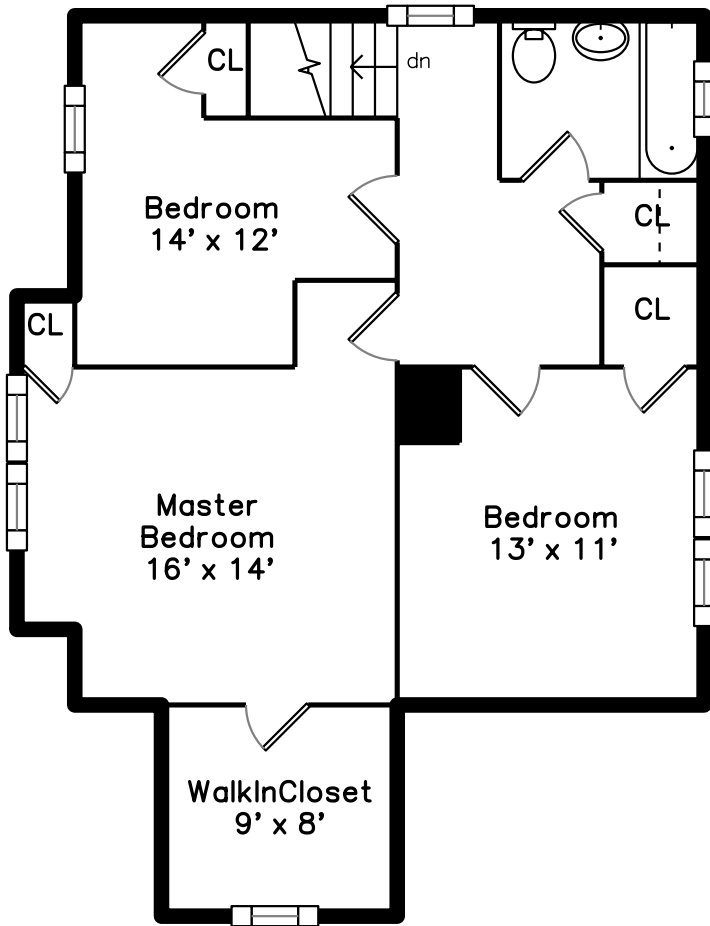

Upper

Main

14 Woodside Road
Medford, MA 02155

PicturePlan by  vis-home

Measurements may not be 100% accurate.
Floor plans are provided for convenience only.
Room sizes are not used to calculate area.

Upper

Main

Outside

Outside

Outside

Outside

Foyer

Living Room

Living Room

Living Room

Dining Room

Dining Room

Kitchen

Kitchen

Kitchen

Kitchen

Bathroom

Sunroom

Mud Room

Master Bedroom

Bedroom

Bedroom