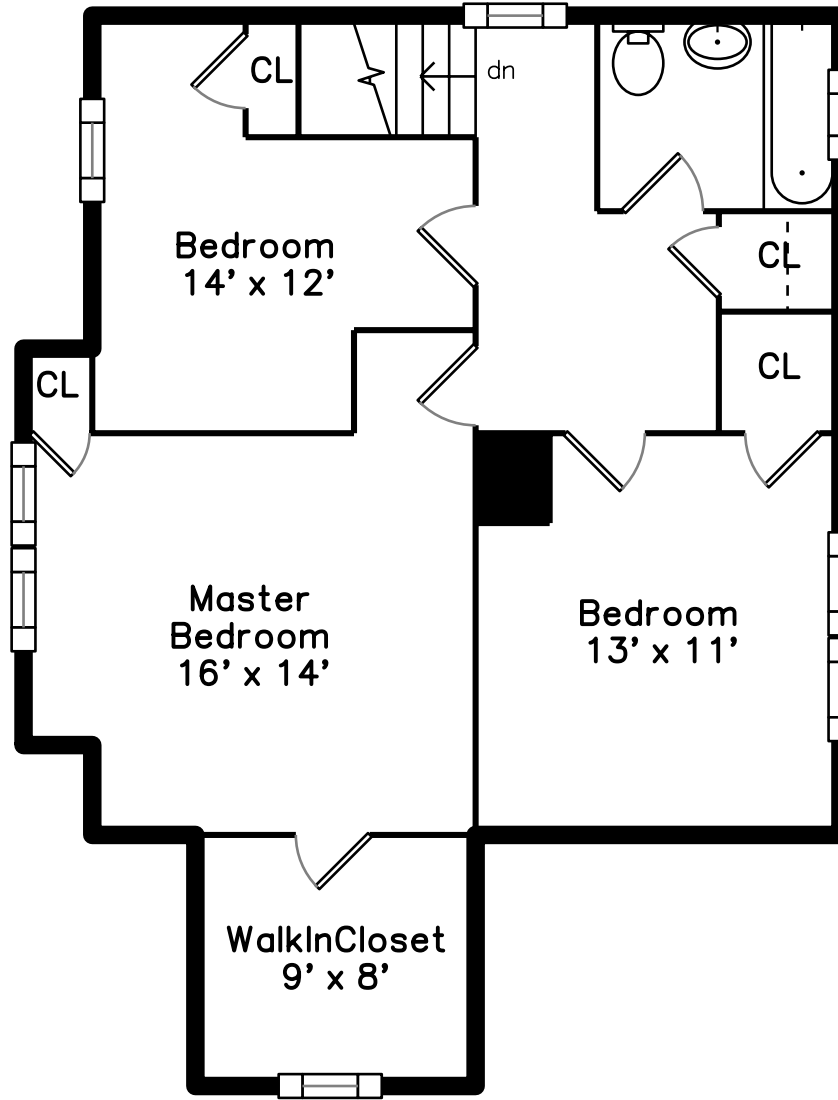

Upper

Main

14 Woodside Road
Medford, MA 02155

PicturePlan by  vis-home

Measurements may not be 100% accurate.
Floor plans are provided for convenience only.
Room sizes are not used to calculate area.

Upper

Main

Outside

Outside

Outside

Outside

Foyer

Living Room

Living Room

Living Room

Dining Room

Dining Room

Kitchen

Kitchen

Kitchen

Kitchen

Bathroom

Sunroom

Mud Room

Master Bedroom

Bedroom

Bedroom