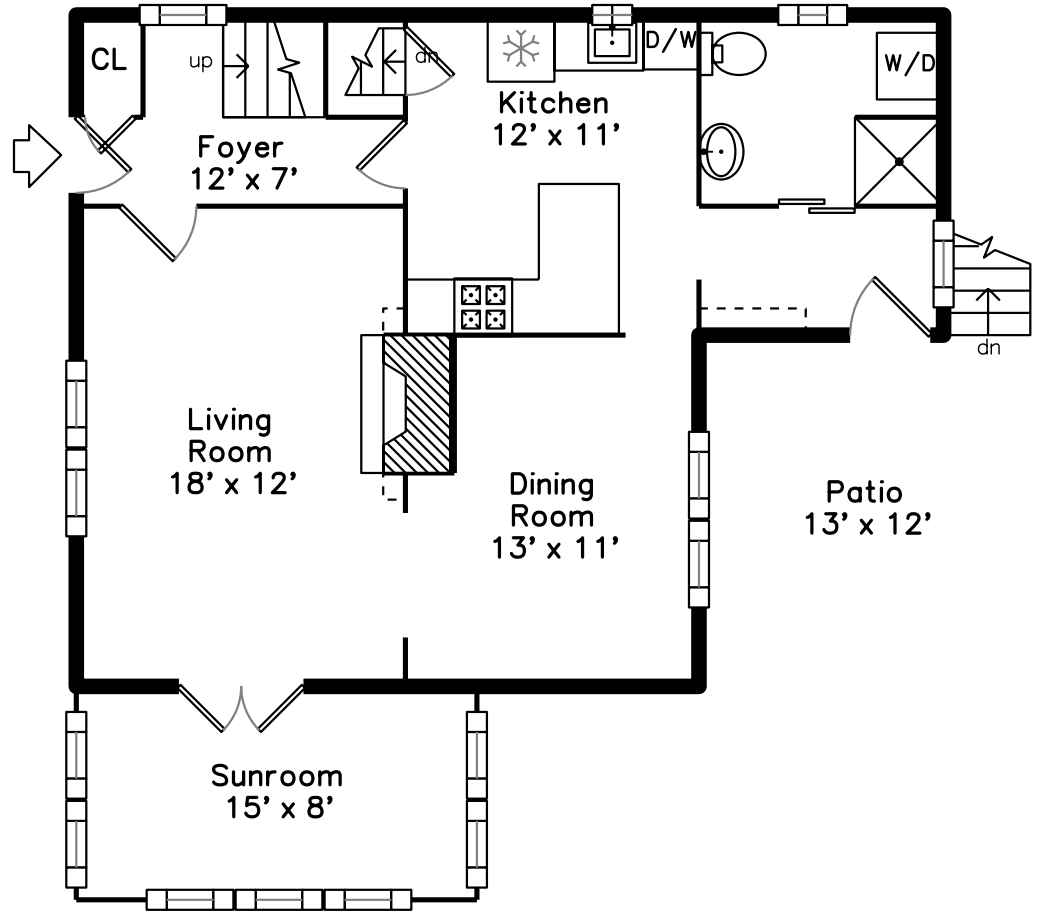

Upper

Main

14 Woodside Road
Medford, MA 02155

PicturePlan by  vis-home

Measurements may not be 100% accurate.
Floor plans are provided for convenience only.
Room sizes are not used to calculate area.

Upper

Main

Outside

Outside

Outside

Outside

Foyer

Living Room

Living Room

Living Room

Dining Room

Dining Room

Kitchen

Kitchen

Kitchen

Kitchen

Bathroom

Sunroom

Mud Room

Master Bedroom

Bedroom

Bedroom