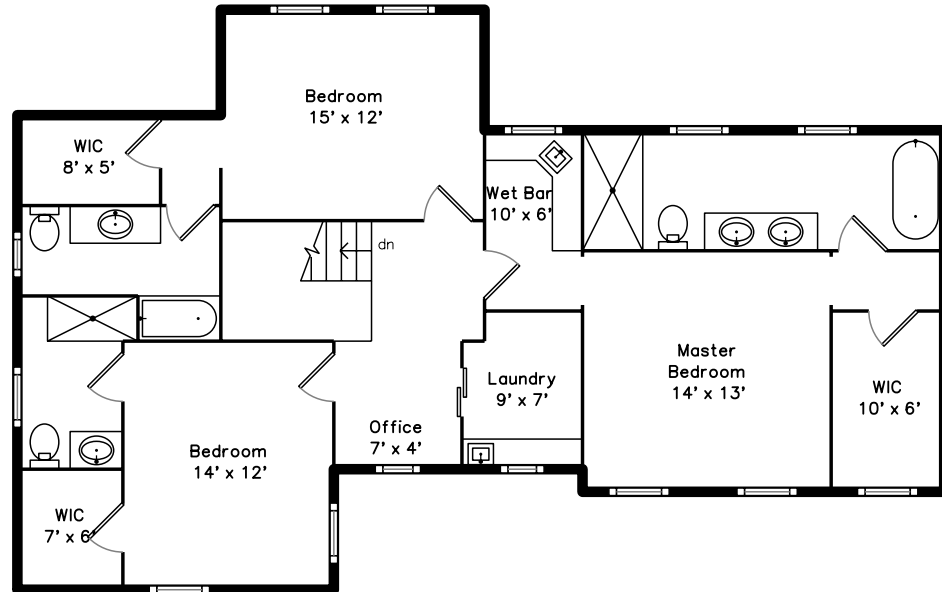

Main

Upper

Lower

1-7 Elm Street 7
Newton, MA 02465

PicturePlan by vis-home

Measurements may not be 100% accurate.
Floor plans are provided for convenience only.
Room sizes are not used to calculate area.

Upper

Main

Lower

Outside

Outside

Foyer

Living Room

Living Room

Dining Room

Dining Room

Kitchen

Kitchen

Kitchen

Mud Room

Powder Room

Bedroom

Bathroom

Bathroom

Bedroom

Master

Master Bedroom

Master Bathroom

Master Bathroom

Laundry

Family rm/4th bedrm/Study