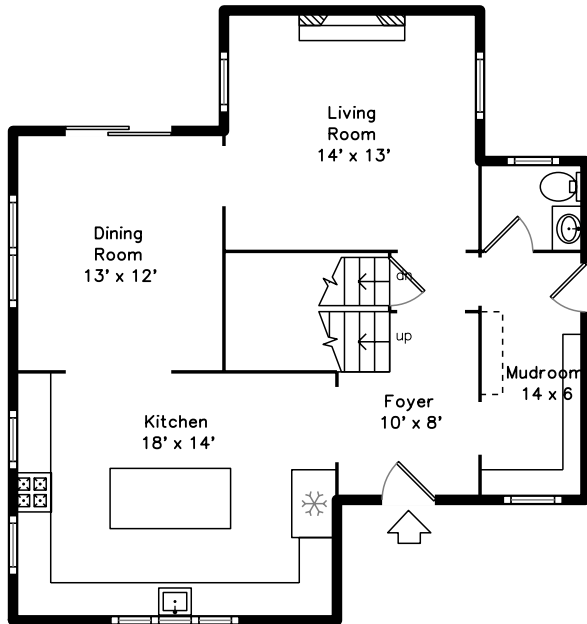

Main

Upper

Lower

1-7 Elm Street 7
Newton, MA 02465

PicturePlan by vis-home

Measurements may not be 100% accurate.
Floor plans are provided for convenience only.
Room sizes are not used to calculate area.

Upper

Main

Lower

Outside

Outside

Foyer

Living Room

Living Room

Dining Room

Dining Room

Kitchen

Kitchen

Kitchen

Mud Room

Powder Room

Bedroom

Bathroom

Recreation Room

Recreation Room

Back

Back