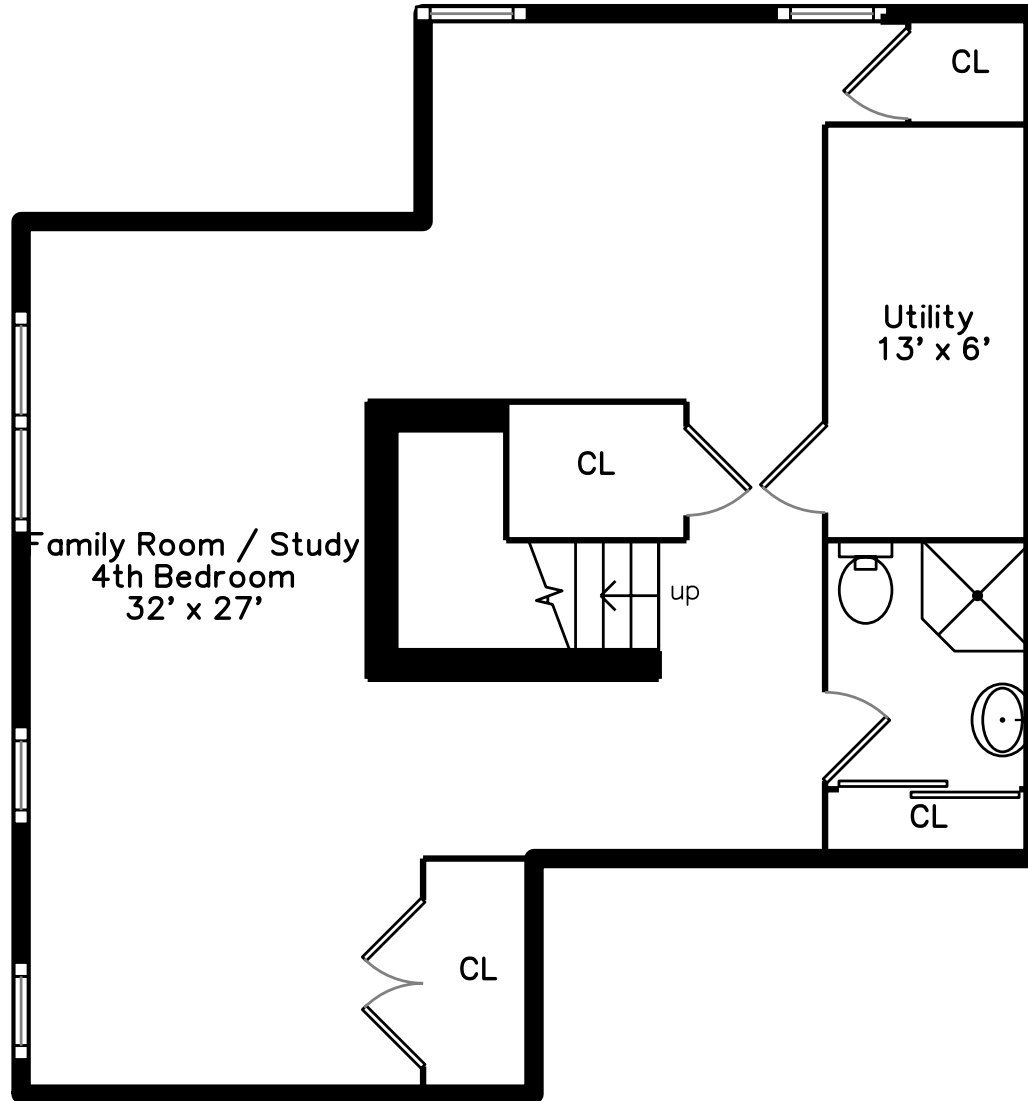

Main

Upper

Lower

1-7 Elm Street 7
Newton, MA 02465

PicturePlan by vis-home

Measurements may not be 100% accurate.
Floor plans are provided for convenience only.
Room sizes are not used to calculate area.

Upper

Main

Lower

Outside

Outside

Foyer

Living Room

Living Room

Dining Room

Dining Room

Kitchen

Kitchen

Kitchen

Mud Room

Powder Room

Bedroom

Bathroom

Bathroom

Bedroom

Master

Master Bedroom

Master Bathroom

Master Bathroom

Laundry

Family rm/4th bedrm/Study