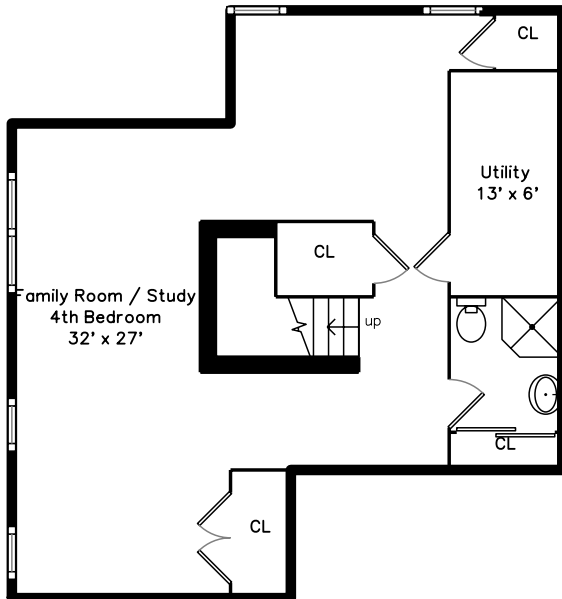

Main

Upper

Lower

1-7 Elm Street 7
Newton, MA 02465

PicturePlan by vis-home

Measurements may not be 100% accurate.
Floor plans are provided for convenience only.
Room sizes are not used to calculate area.

Upper

Main

Lower

Outside

Outside

Foyer

Living Room

Living Room

Dining Room

Bathroom

Bedroom

Master

Master Bedroom

Master Bathroom

Master Bathroom

Laundry

Family rm/4th bedrm/Study

Recreation Room

Recreation Room

Back

Back