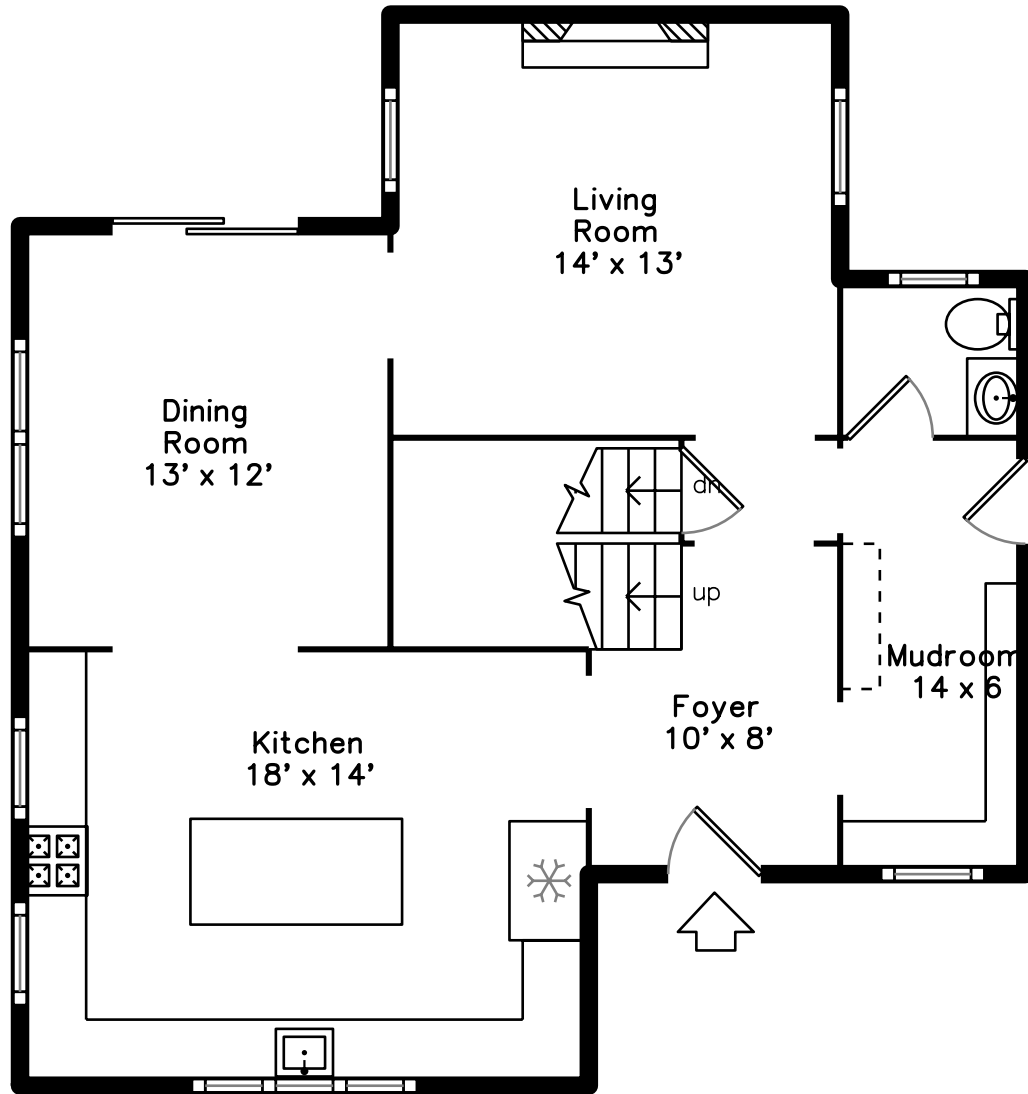

Main

Upper

Lower

1-7 Elm Street 7
Newton, MA 02465

PicturePlan by vis-home

Measurements may not be 100% accurate.
Floor plans are provided for convenience only.
Room sizes are not used to calculate area.

Upper

Main

Lower

Outside

Outside

Foyer

Living Room

Living Room

Dining Room

Dining Room

Kitchen

Kitchen

Kitchen

Mud Room

Powder Room

Bedroom

Bathroom

Recreation Room

Recreation Room

Back

Back