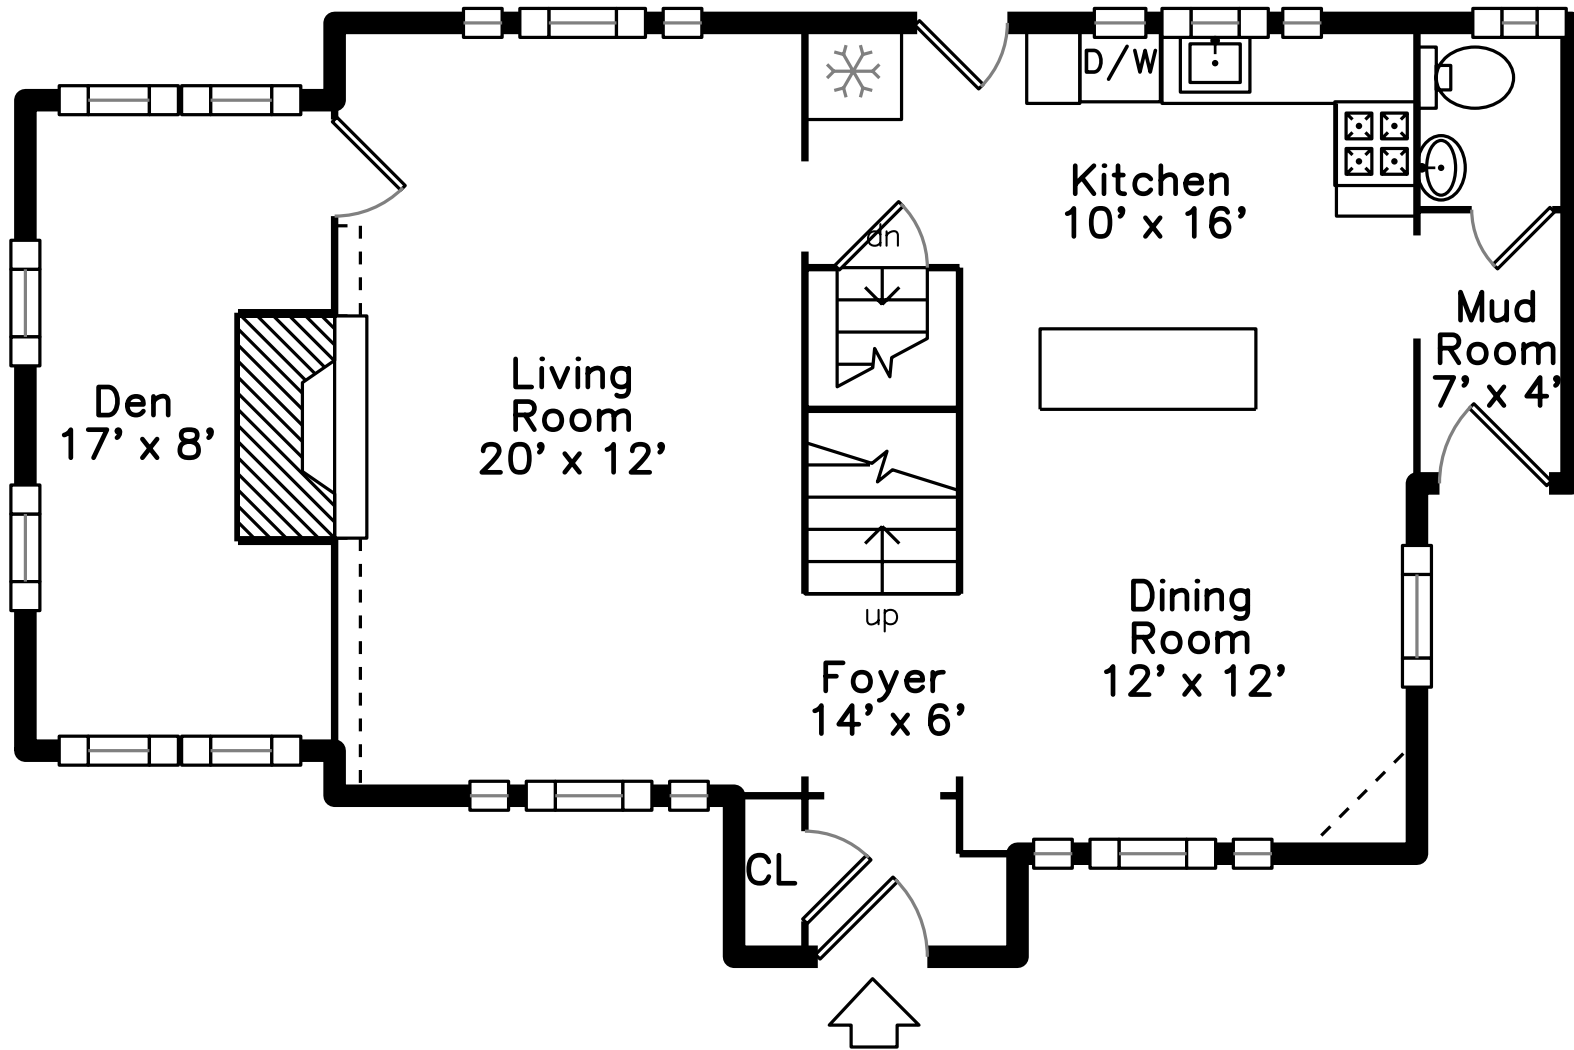

# Basement

**503 Boylston Street  
Newton, MA 02459**

PicturePlan by  vis-home

Measurements may not be 100% accurate.  
Floor plans are provided for convenience only.  
Room sizes are not used to calculate area.

# Basement

Outside

Living Room

Living Room

Dining Room

Dining Room

Dining Room

Kitchen

Kitchen

Kitchen

Kitchen

Kitchen

Kitchen

Den

Hall

Master Bedroom