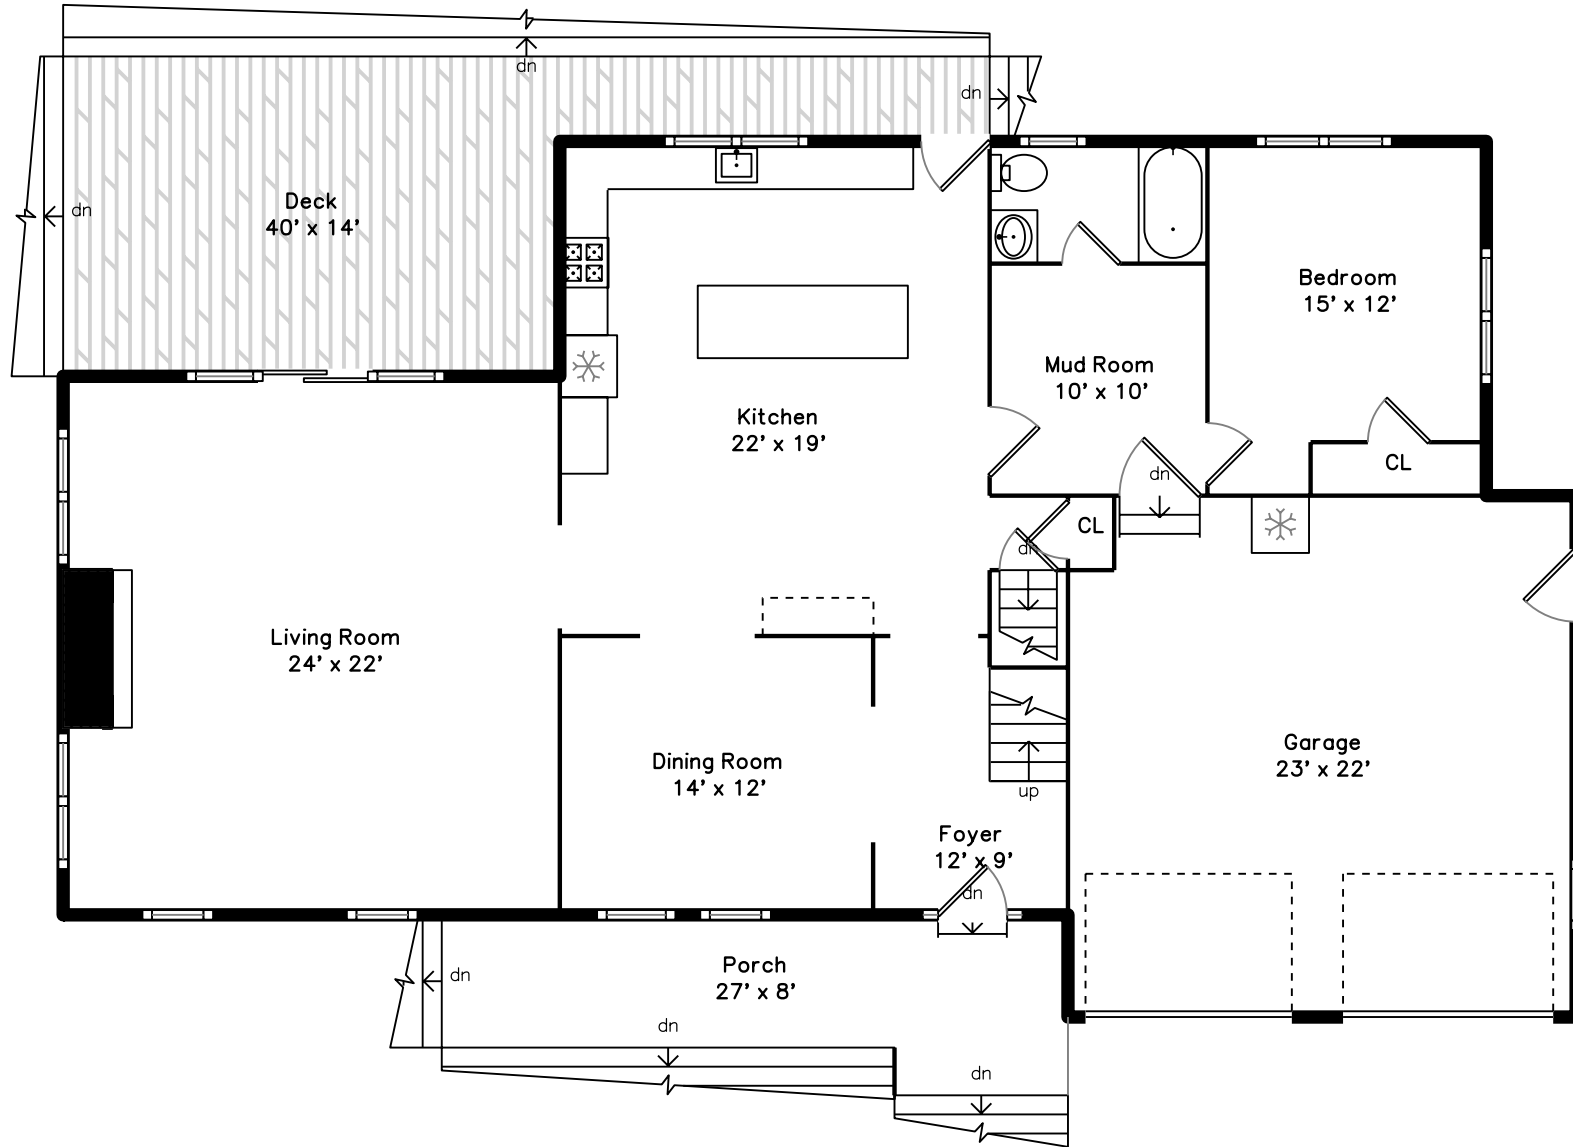

### Lower

84 Paul Revere Road  
Needham, MA 02494

PicturePlan by  vis-home

Measurements may not be 100% accurate.  
Floor plans are provided for convenience only.  
Room sizes are not used to calculate area.

# Upper

# Main

Lower

Outside

Outside

Living Room

Living Room

Dining Room

Kitchen

Kitchen

Bedroom

Deck

Master Bedroom

Bedroom

Bedroom

Bedroom

Laundry