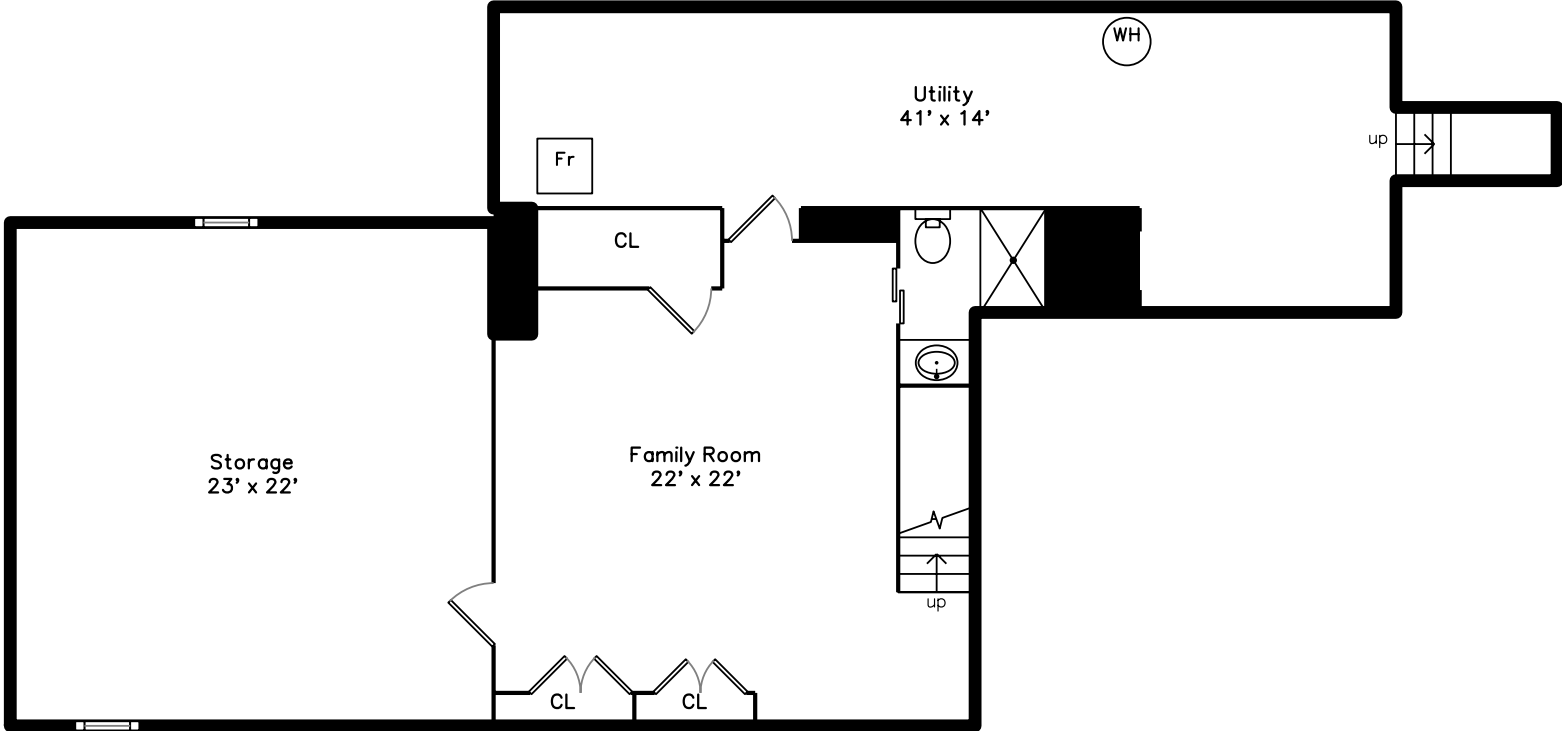

### Lower

84 Paul Revere Road  
Needham, MA 02494

PicturePlan by  vis-home

Measurements may not be 100% accurate.  
Floor plans are provided for convenience only.  
Room sizes are not used to calculate area.

# Main

Lower

Outside

Outside

Living Room

Living Room

Dining Room

Kitchen

Kitchen

Bedroom

Deck

Master Bedroom

Bedroom

Bedroom

Bedroom

Laundry