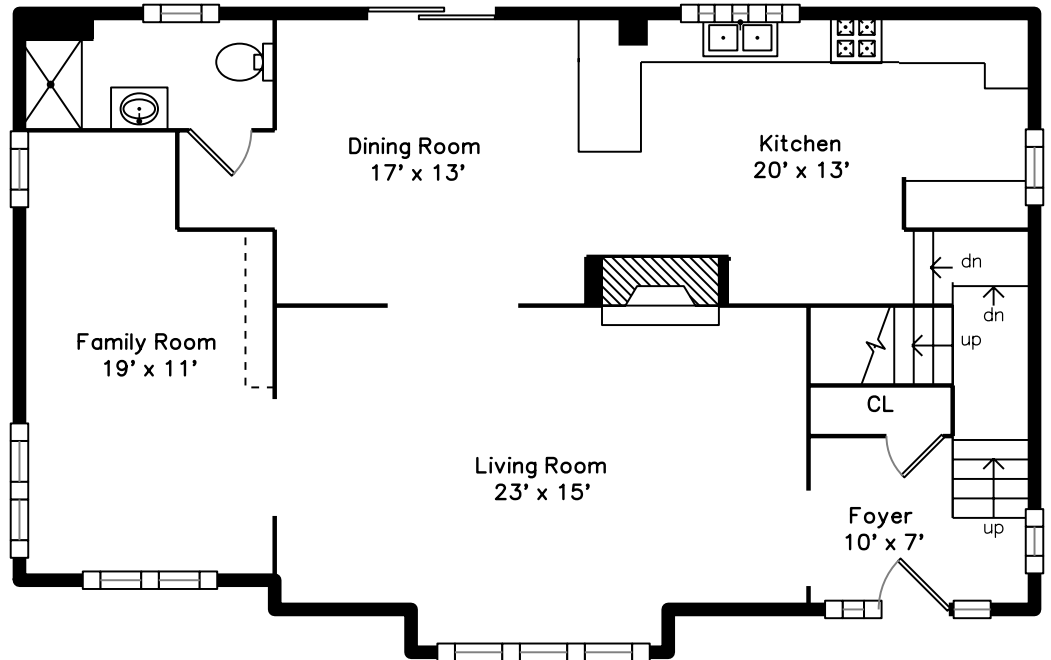

Top

Upper

Main

**25 Glenwood Street
Malden, MA 02148**

PicturePlan by  vis-home

Measurements may not be 100% accurate.
Floor plans are provided for convenience only.
Room sizes are not used to calculate area.

Top

Upper

Main

Outside

Outside

Outside

Back

Back

Living Room

Living Room

Living Room

Dining Room

Dining Room

Kitchen

Kitchen

Kitchen

Family Room

Bathroom

Bedroom

Bedroom

Bedroom

Bedroom

Bedroom

Bedroom