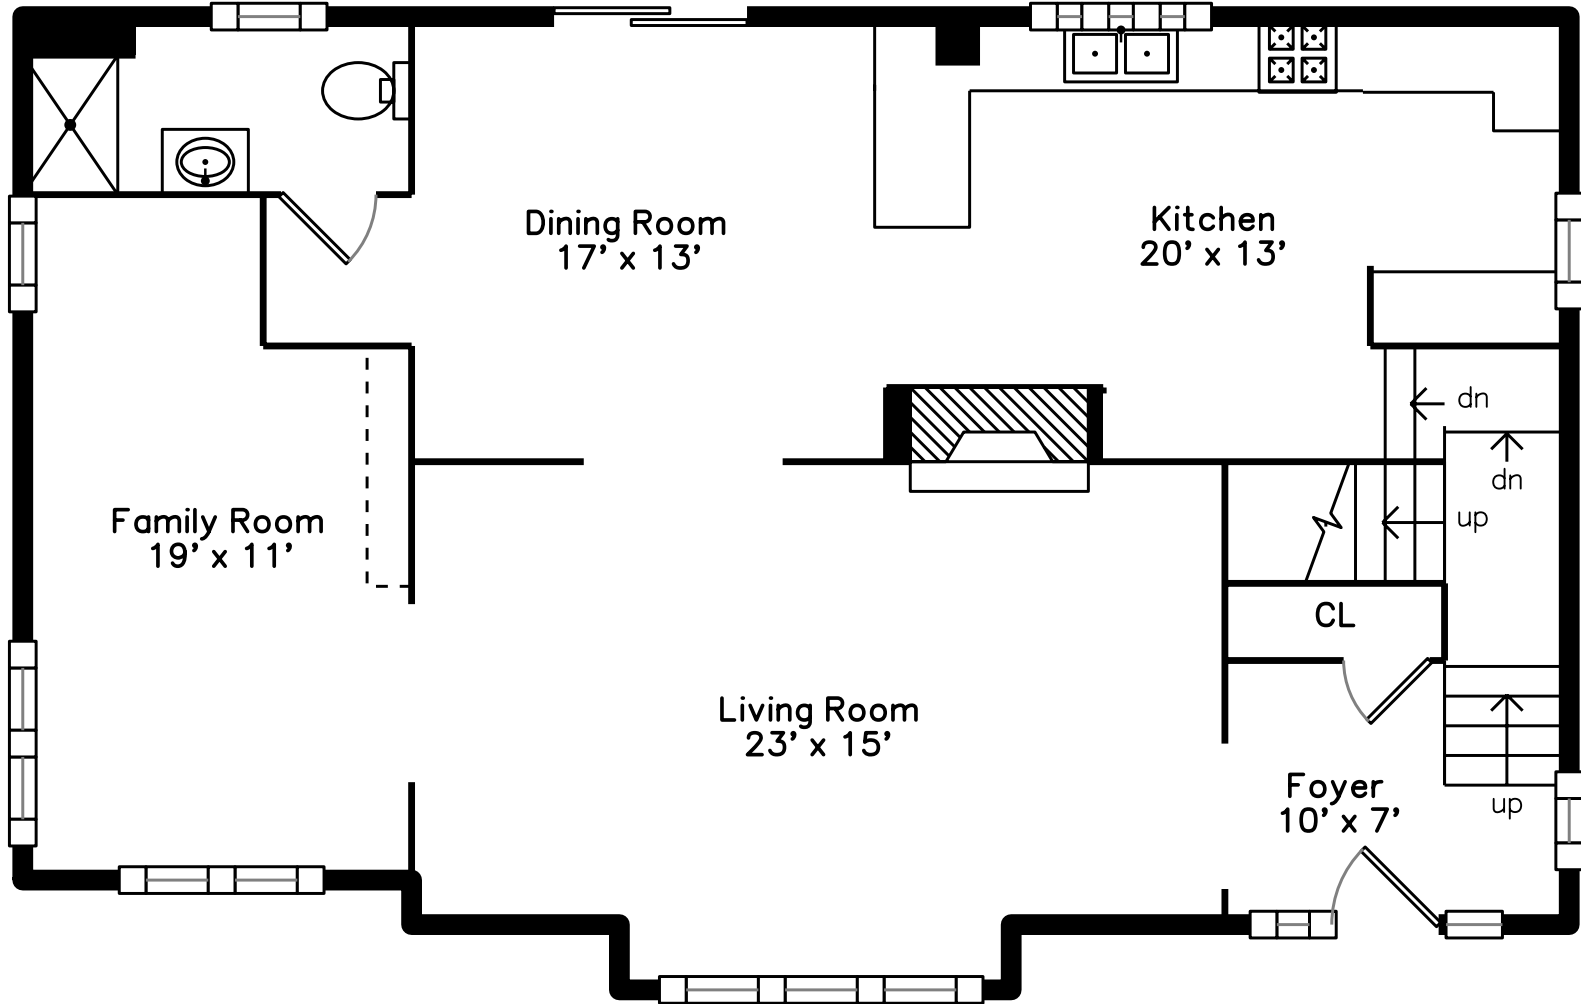

Top

Upper

Main

**25 Glenwood Street
Malden, MA 02148**

PicturePlan by  vis-home

Measurements may not be 100% accurate.
Floor plans are provided for convenience only.
Room sizes are not used to calculate area.

Top

Upper

Main

Outside

Outside

Outside

Back

Back

Living Room

Living Room

Living Room

Dining Room

Dining Room

Kitchen

Kitchen

Kitchen

Family Room

Bathroom

Bedroom

Bedroom

Bedroom

Bedroom

Bedroom

Bedroom