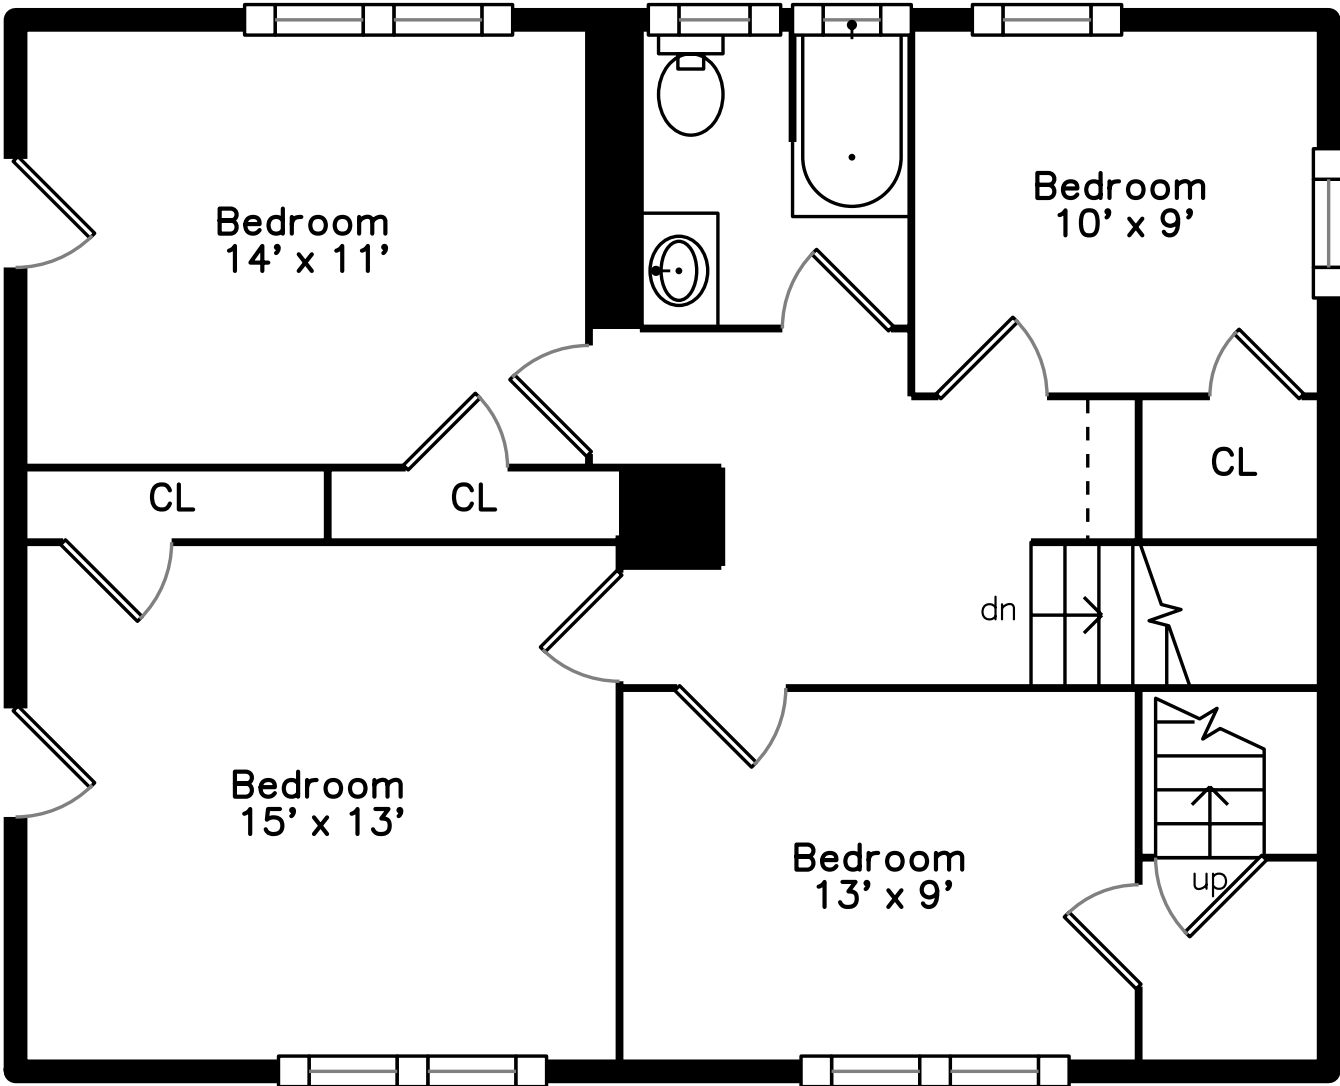

Top

Upper

Main

**25 Glenwood Street
Malden, MA 02148**

PicturePlan by  vis-home

Measurements may not be 100% accurate.
Floor plans are provided for convenience only.
Room sizes are not used to calculate area.

Top

Upper

Main

Outside

Outside

Outside

Back

Back

Living Room

Living Room

Living Room

Dining Room

Dining Room

Kitchen

Kitchen

Kitchen

Family Room

Bathroom

Bedroom

Bedroom

Bedroom

Bedroom

Bedroom

Bedroom