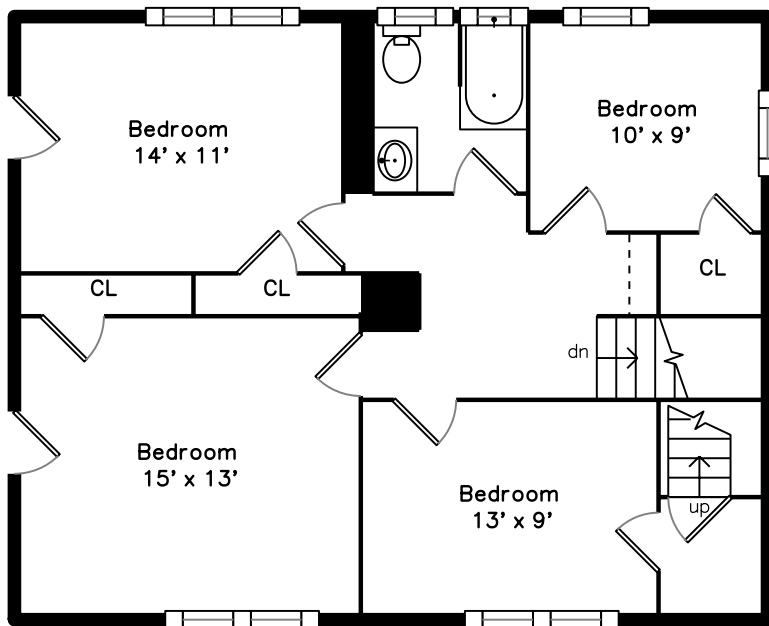

Top

Upper

Main

**25 Glenwood Street
Malden, MA 02148**

PicturePlan by  vis-home

Measurements may not be 100% accurate.
Floor plans are provided for convenience only.
Room sizes are not used to calculate area.

Top

Upper

Main

Outside

Outside

Outside

Back

Back

Living Room

Living Room

Living Room

Dining Room

Dining Room

Kitchen

Kitchen

Kitchen

Family Room

Bathroom

Bedroom

Bedroom

Bedroom

Bedroom

Bedroom

Bedroom