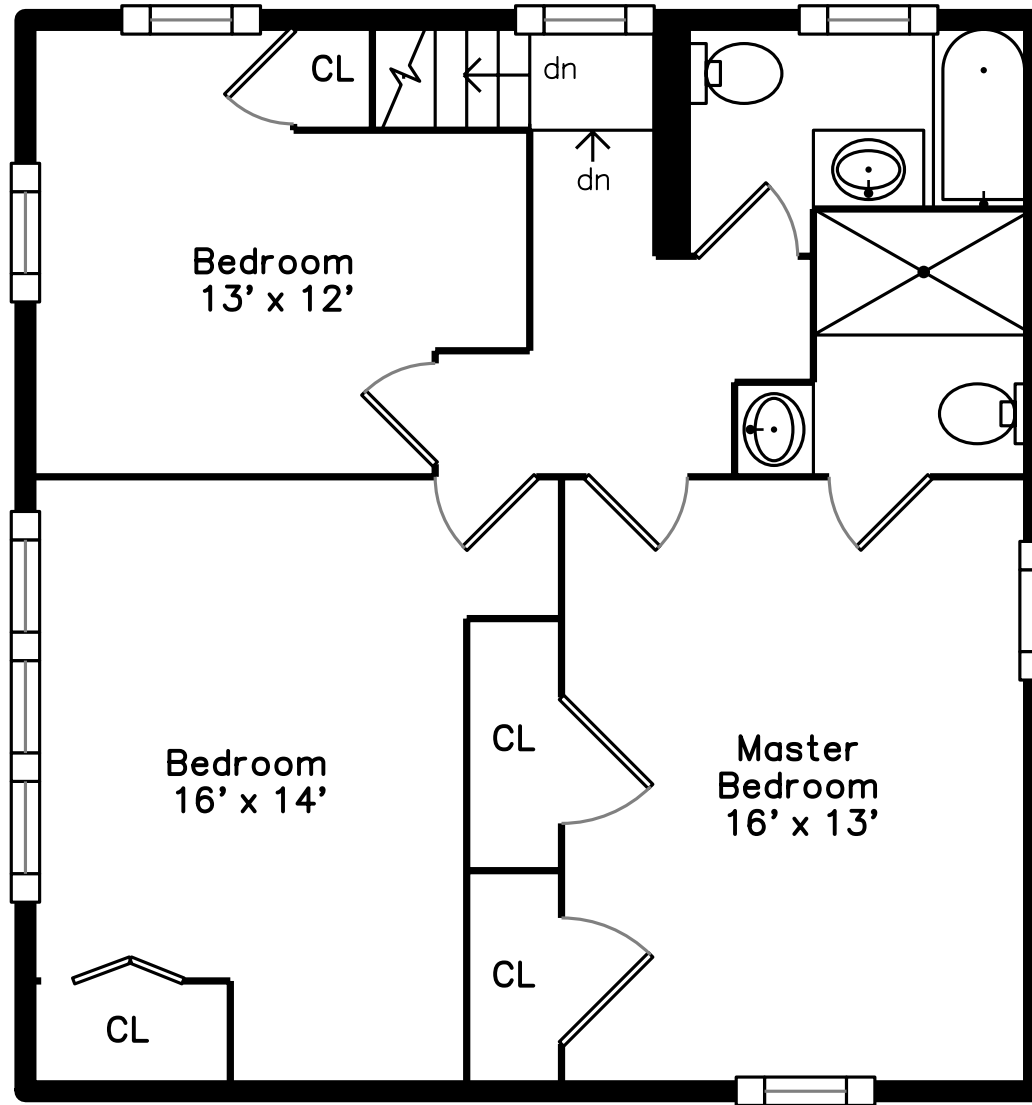

Upper

Lower

Main

11 Whitney Road
Medford, MA 02155

PicturePlan by  vis-home

Measurements may not be 100% accurate.
Floor plans are provided for convenience only.
Room sizes are not used to calculate area.

Upper

Main

Lower

Outside

Outside

Outside

Outside

Outside

Outside

Foyer

Foyer

Living Room

Living Room

Living Room

Living Room

Dining Room

Dining Room

Sitting

Sitting

Sitting

Mud Room

Deck

Bedroom

Bedroom

Bedroom