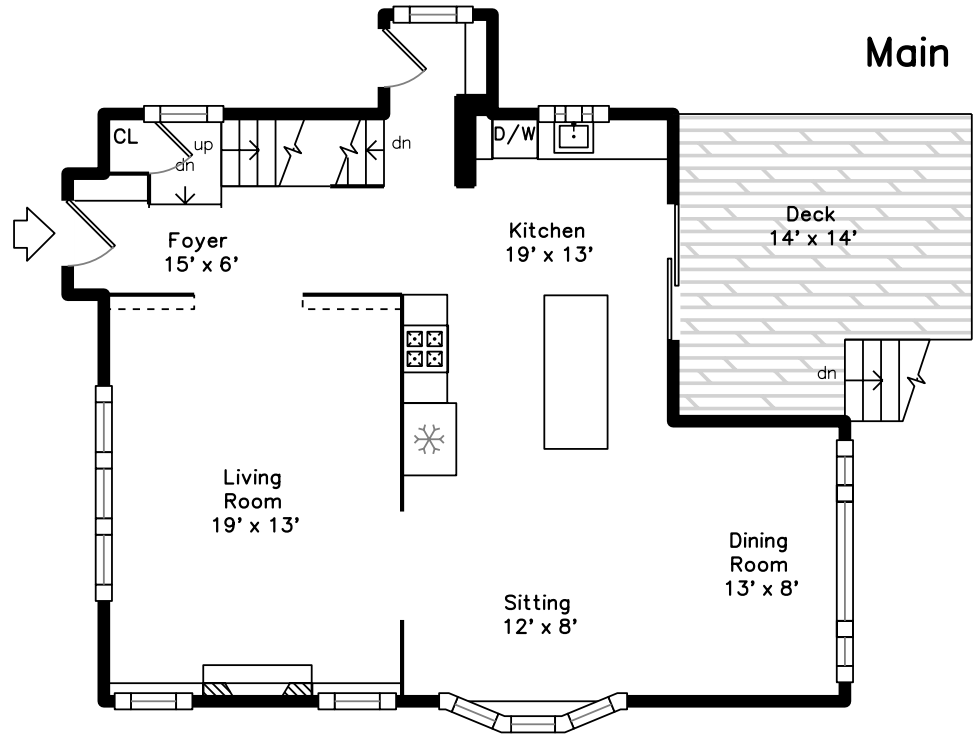

Upper

Lower

Main

11 Whitney Road
Medford, MA 02155

PicturePlan by  vis-home

Measurements may not be 100% accurate.
Floor plans are provided for convenience only.
Room sizes are not used to calculate area.

Upper

Main

Lower

Outside

Outside

Outside

Outside

Outside

Outside

Foyer

Foyer

Living Room

Living Room

Living Room

Living Room

Dining Room

Dining Room

Dining Room

Dining Room

Kitchen

Kitchen

Kitchen

Kitchen

Kitchen

Kitchen