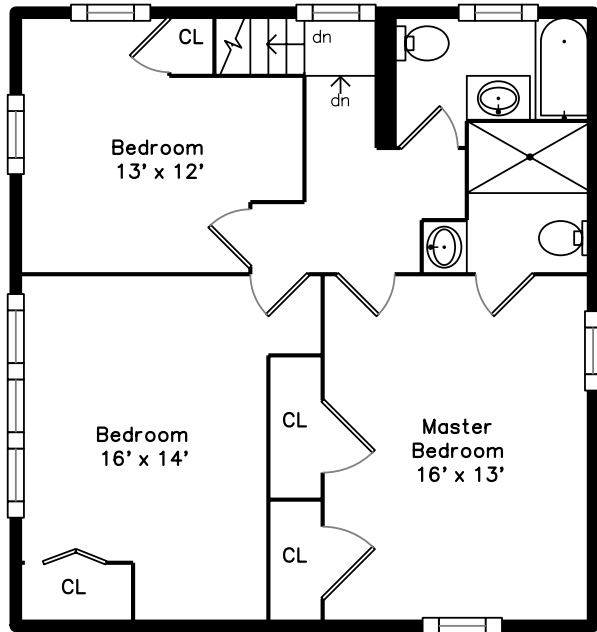

Upper

Lower

Main

11 Whitney Road
Medford, MA 02155

PicturePlan by  vis-home

Measurements may not be 100% accurate.
Floor plans are provided for convenience only.
Room sizes are not used to calculate area.

Upper

Main

Lower

Outside

Outside

Outside

Outside

Outside

Outside

Foyer

Foyer

Living Room

Living Room

Living Room

Living Room

Dining Room

Dining Room

Bedroom

Bedroom

Bedroom

Master Bedroom

Master Bedroom

Master Bedroom

Bathroom

Master Bathroom