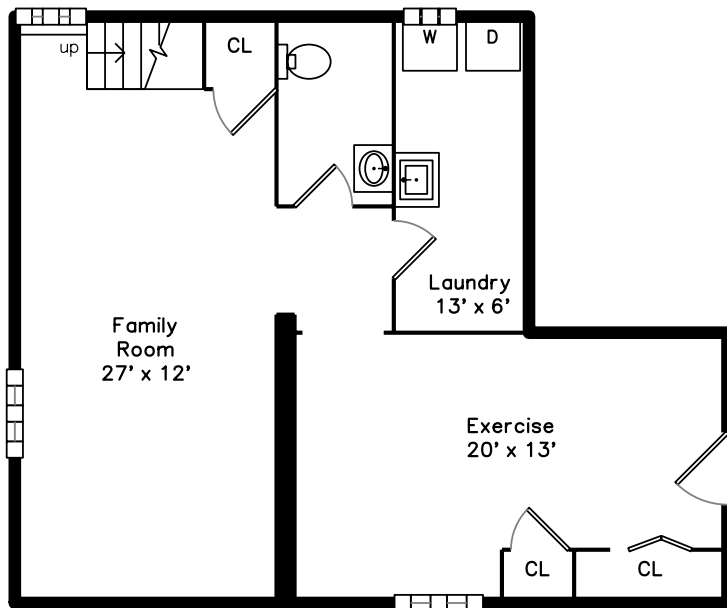

Upper

Lower

Main

11 Whitney Road
Medford, MA 02155

PicturePlan by  vis-home

Measurements may not be 100% accurate.
Floor plans are provided for convenience only.
Room sizes are not used to calculate area.

Upper

Main

Lower

Outside

Outside

Outside

Outside

Outside

Outside

Foyer

Foyer

Living Room

Living Room

Living Room

Living Room

Dining Room

Dining Room

Sitting

Sitting

Sitting

Mud Room

Deck

Bedroom

Bedroom

Bedroom