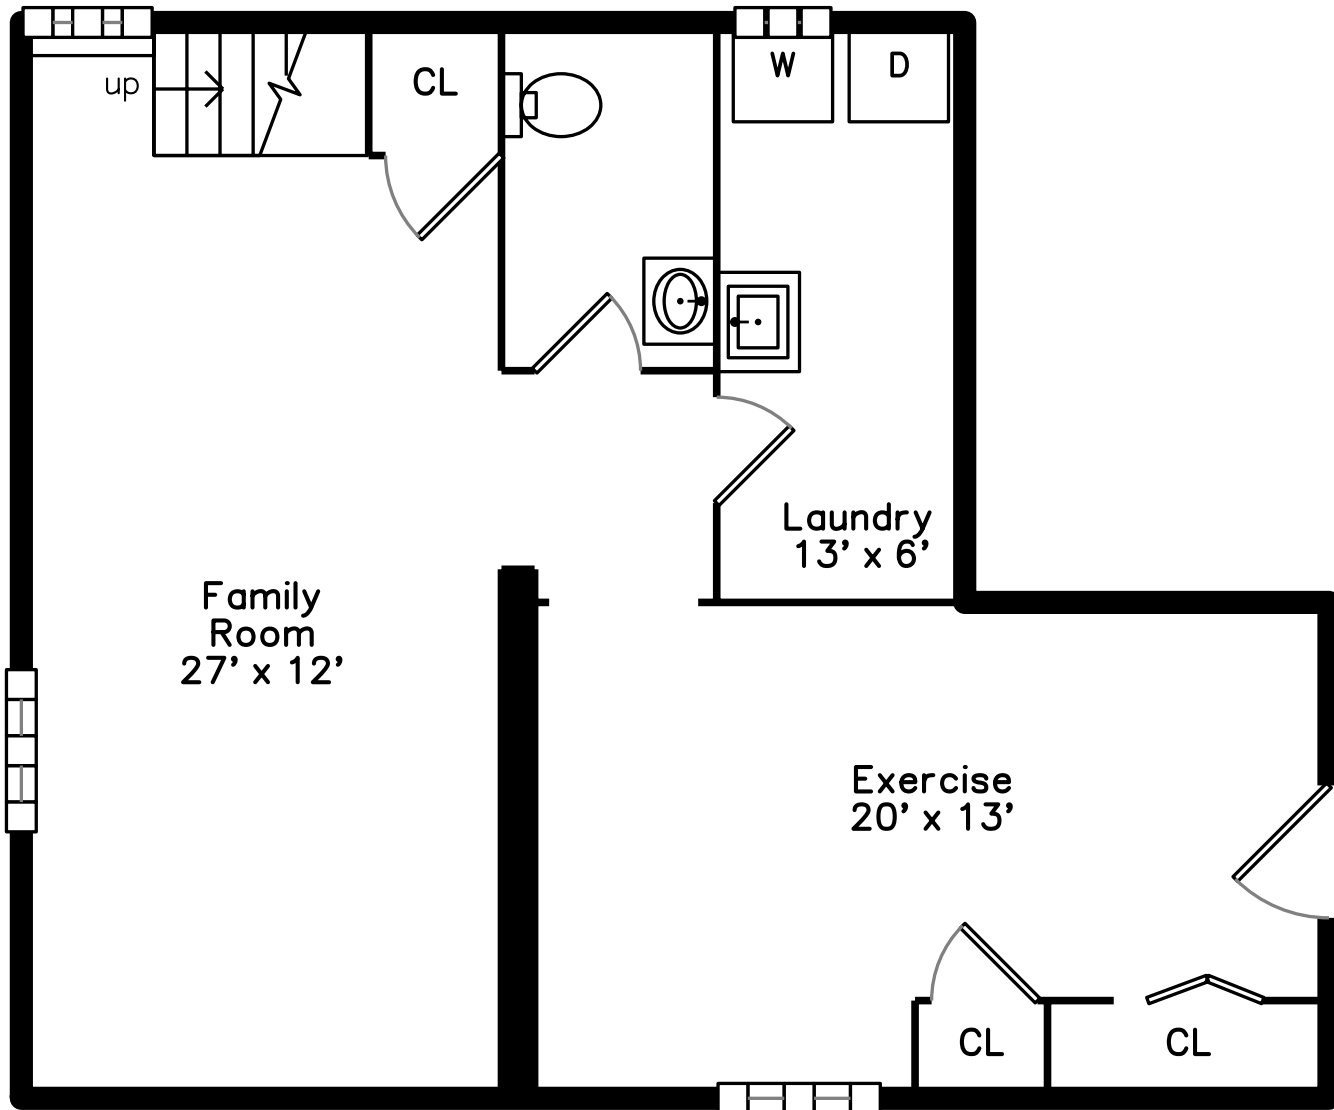

Upper

Lower

Main

11 Whitney Road
Medford, MA 02155

PicturePlan by  vis-home

Measurements may not be 100% accurate.
Floor plans are provided for convenience only.
Room sizes are not used to calculate area.

Upper

Main

Lower

Outside

Outside

Outside

Outside

Outside

Outside

Foyer

Foyer

Living Room

Living Room

Living Room

Living Room

Dining Room

Dining Room

Sitting

Sitting

Sitting

Mud Room

Deck

Bedroom

Bedroom

Bedroom