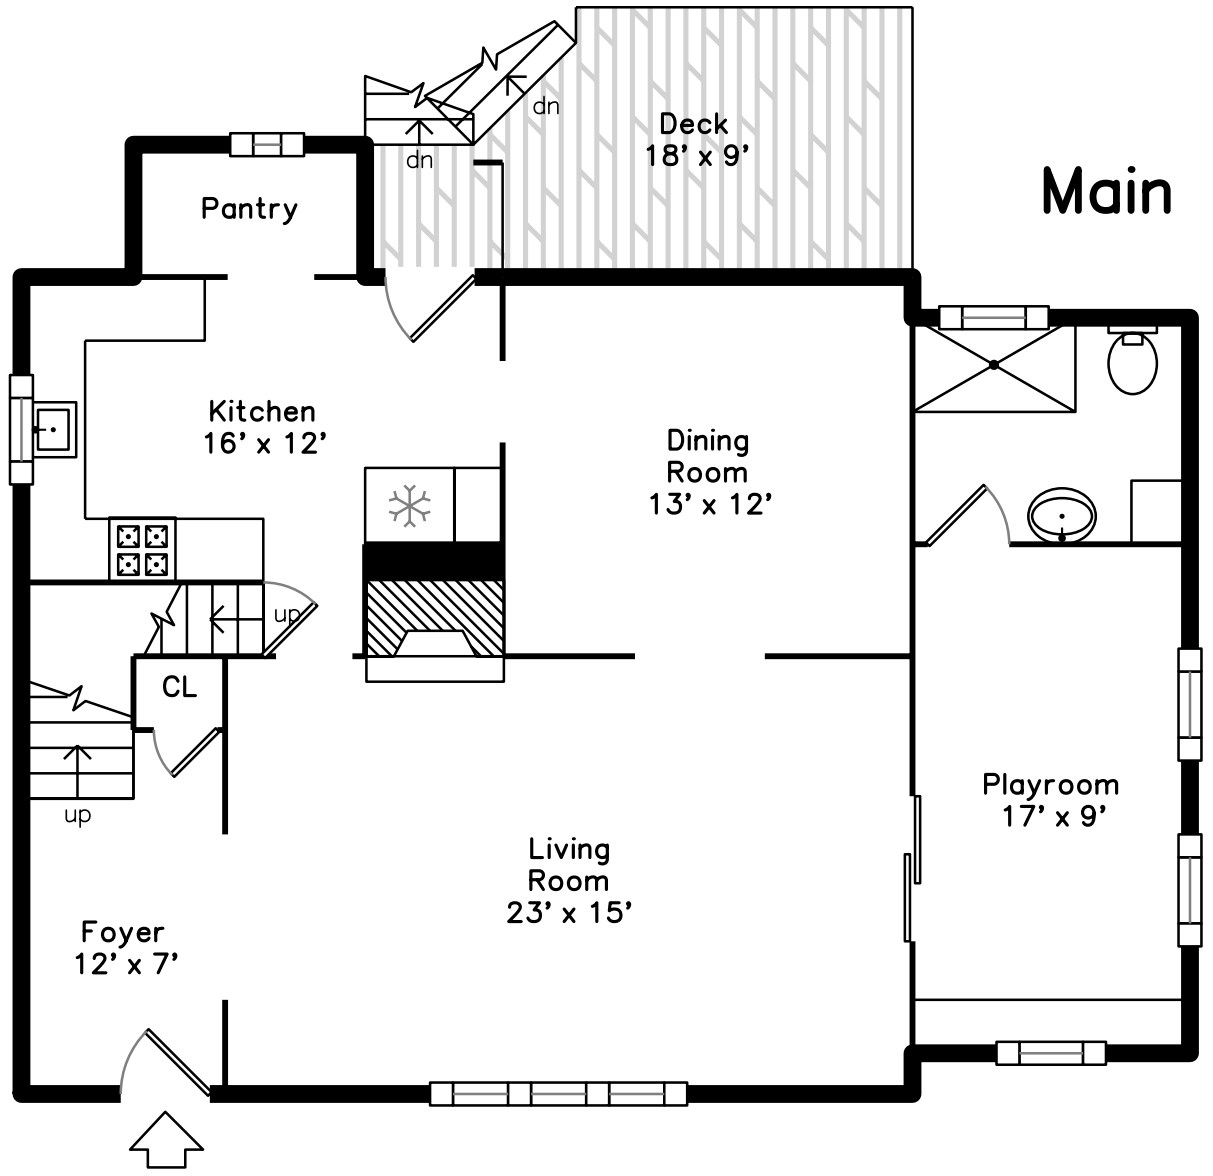

**185 Nevada Street  
Newton, MA 02460**

PicturePlan by  vis-home  
 Measurements may not be 100% accurate.  
 Floor plans are provided for convenience only.  
 Room sizes are not used to calculate area.

# Upper

Main

3D View – TopDown

3D View – TopDown

3D View – TopDown