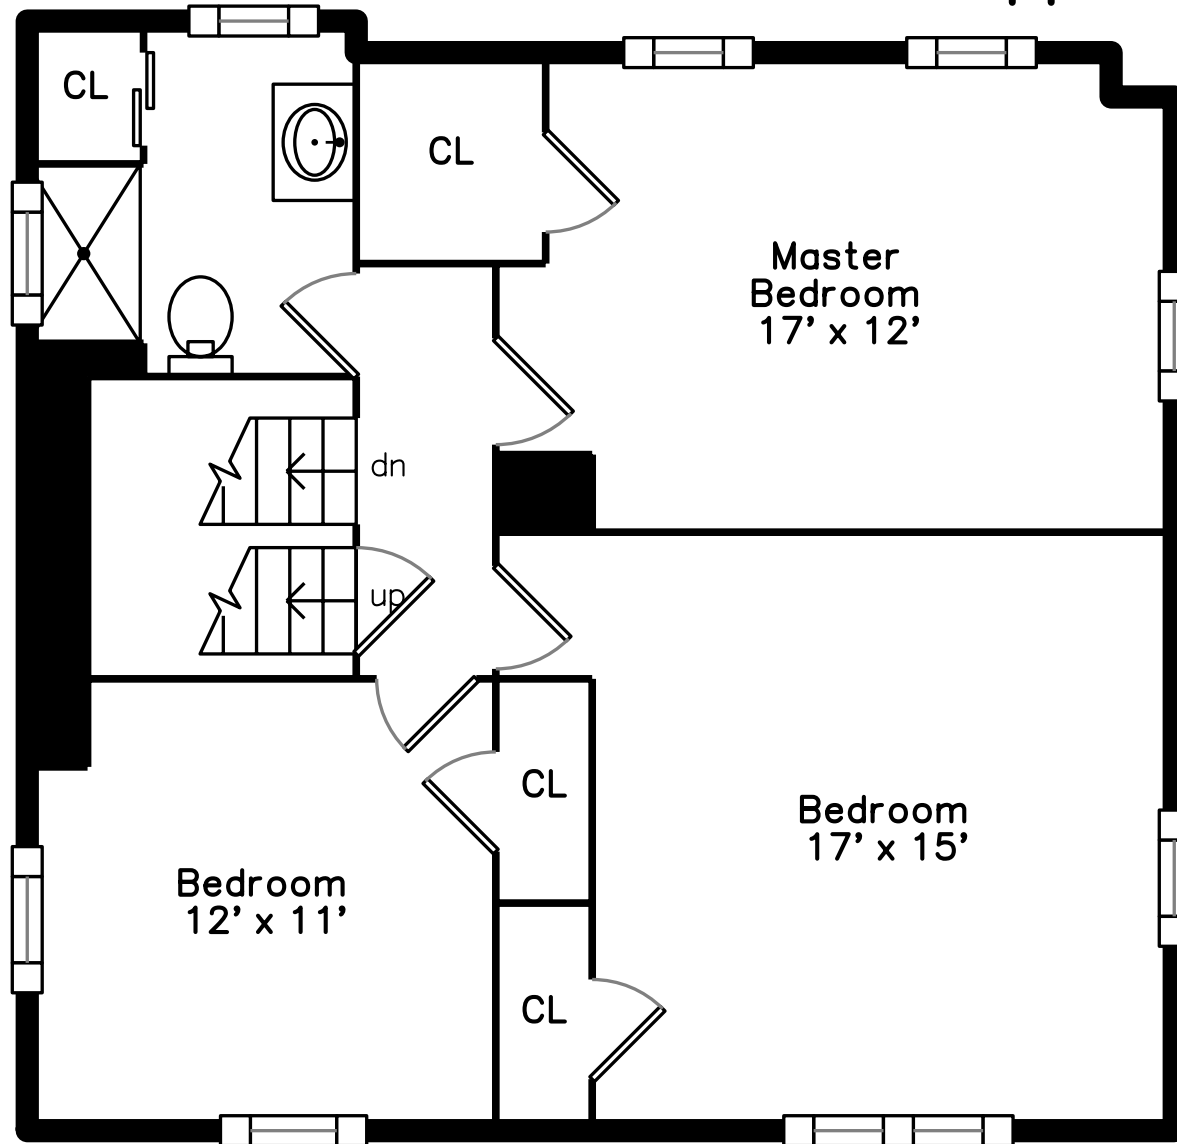

**185 Nevada Street  
Newton, MA 02460**

PicturePlan by  vis-home  
 Measurements may not be 100% accurate.  
 Floor plans are provided for convenience only.  
 Room sizes are not used to calculate area.

# Upper

Main

3D View – TopDown

3D View – TopDown

3D View – TopDown