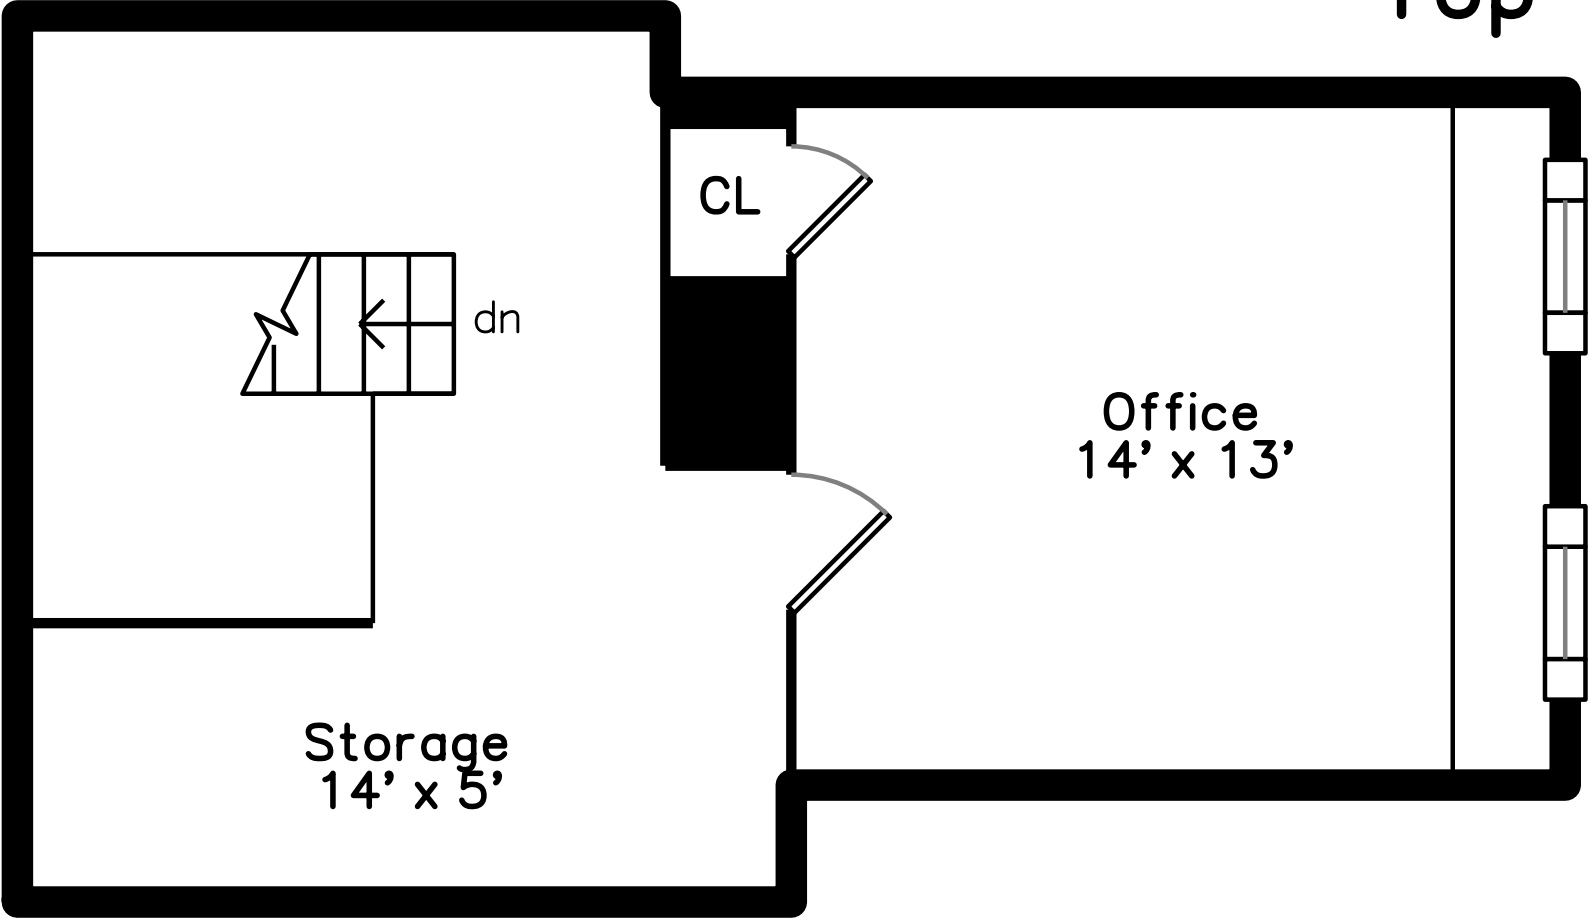

**185 Nevada Street  
Newton, MA 02460**

PicturePlan by  vis-home  
 Measurements may not be 100% accurate.  
 Floor plans are provided for convenience only.  
 Room sizes are not used to calculate area.

# Upper

Main

3D View – TopDown

3D View – TopDown

3D View – TopDown