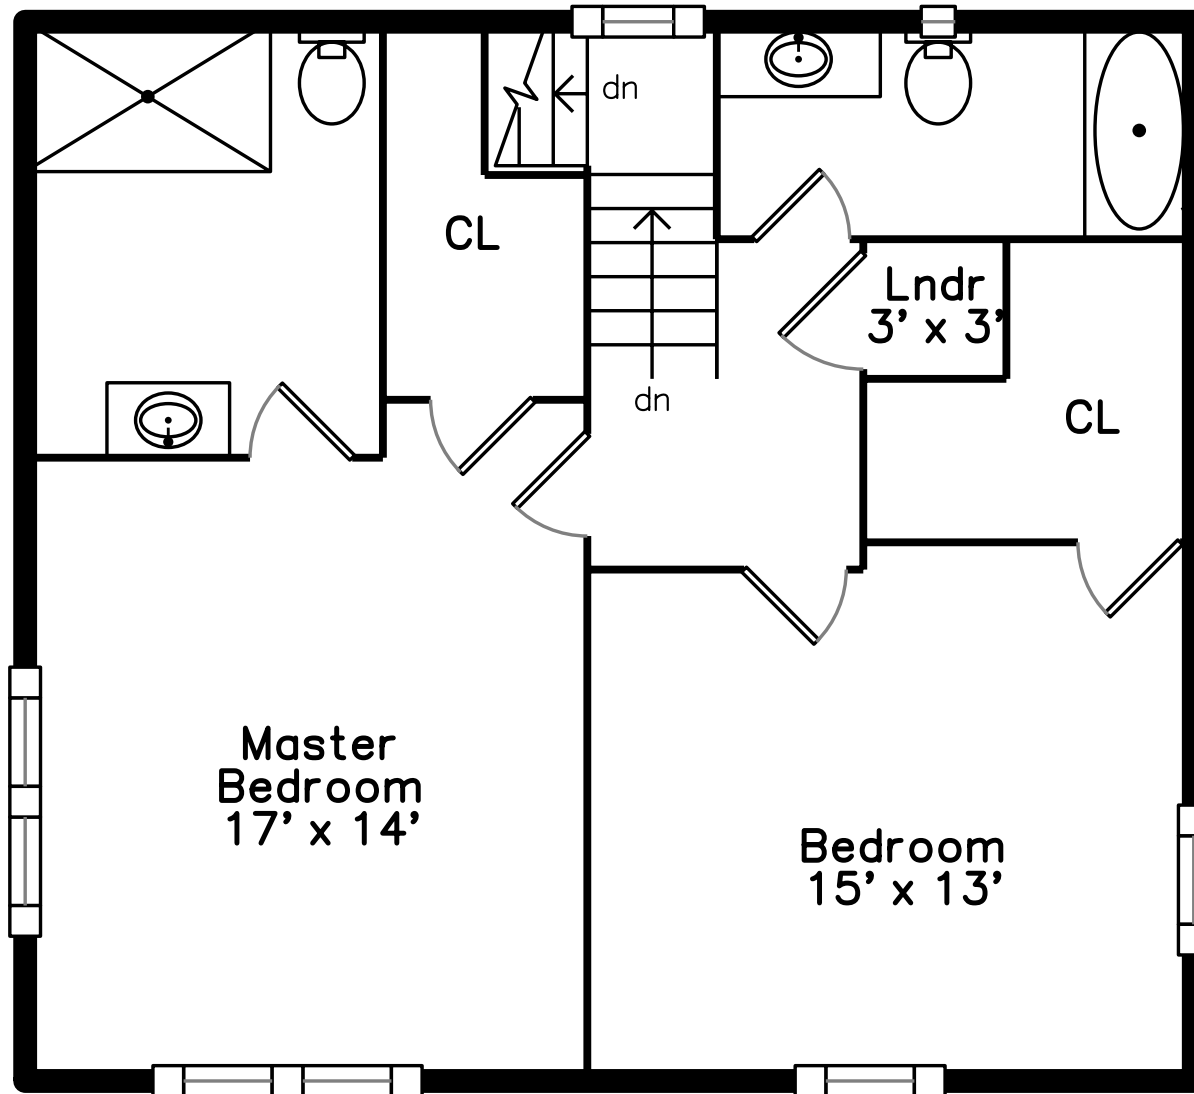

# Basement

47 Granite Street  
Cambridge, MA 02139

PicturePlan by  vis-home

Measurements may not be 100% accurate.  
Floor plans are provided for convenience only.  
Room sizes are not used to calculate area.

# Upper

# Basement

Living Room

Dining Room

Kitchen

Kitchen

Kitchen

Master Bedroom

Master Bedroom

Bedroom

Bedroom

Bonus Room

Family Room