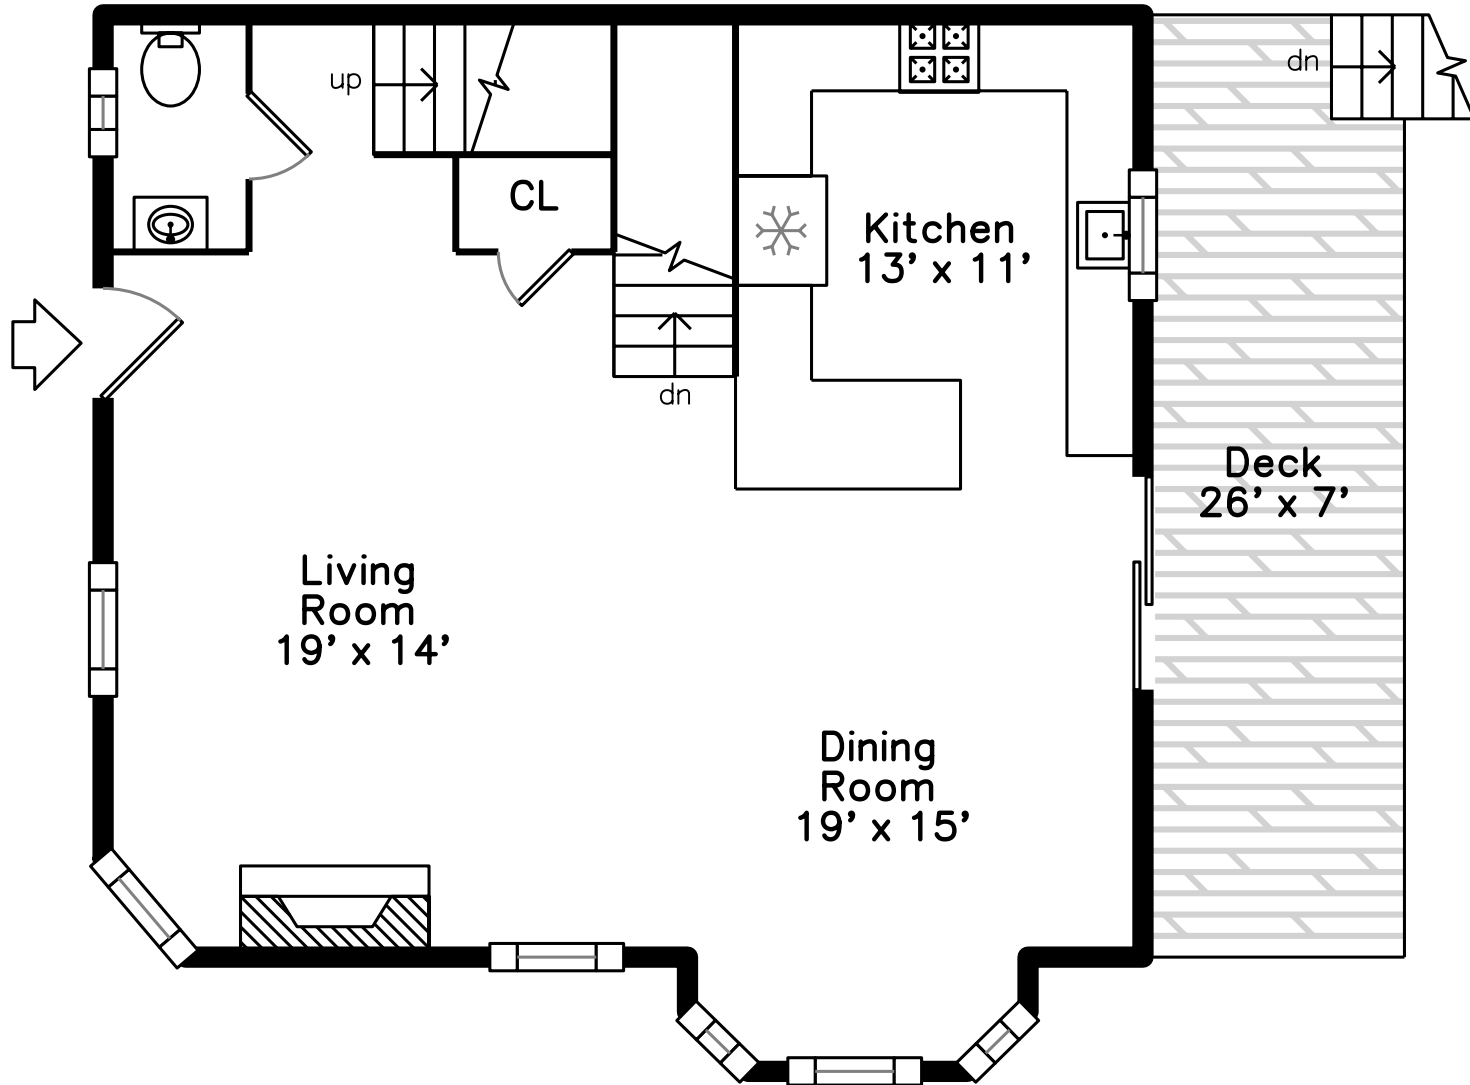

# Basement

47 Granite Street  
Cambridge, MA 02139

PicturePlan by  vis-home

Measurements may not be 100% accurate.  
Floor plans are provided for convenience only.  
Room sizes are not used to calculate area.

# Upper

# Basement

Living Room

Dining Room

Kitchen

Kitchen

Kitchen

Master Bedroom

Master Bedroom

Bedroom

Bedroom

Bonus Room

Family Room