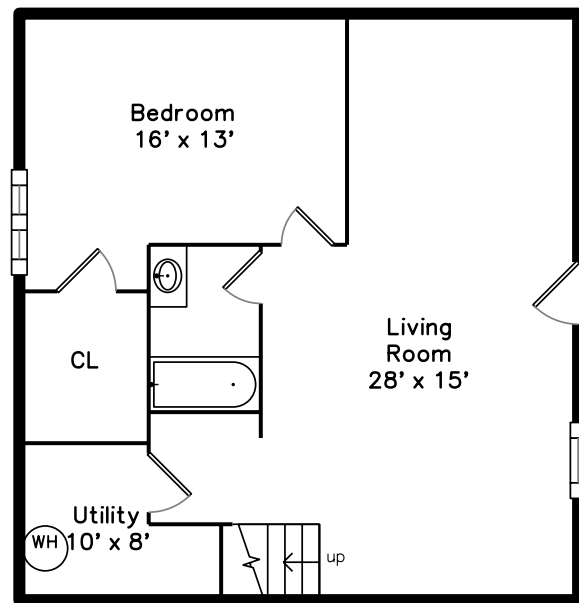

Top

Main

Upper

Basement

45 Granite Street Cambridge, MA 02139

PicturePlan by  vis-home

Measurements may not be 100% accurate.
Floor plans are provided for convenience only.
Room sizes are not used to calculate area.

Top

Upper

Main

Basement

Dining Room

Dining Room

Kitchen

Kitchen

Stair

Bedroom

Balcony

Master Bedroom

Balcony

Living Room