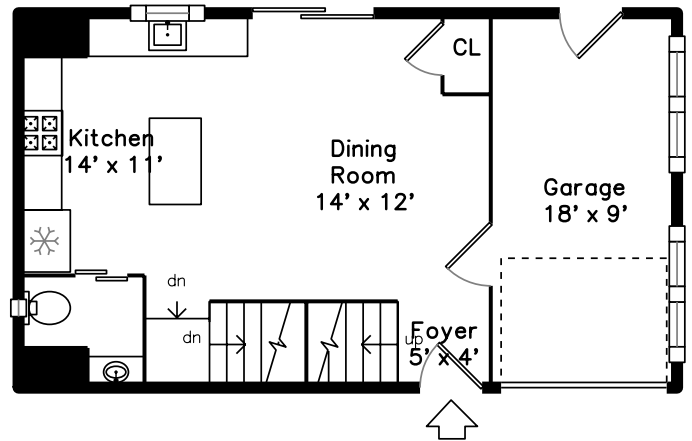

Top

Main

Upper

Basement

45 Granite Street Cambridge, MA 02139

PicturePlan by  vis-home

Measurements may not be 100% accurate.
Floor plans are provided for convenience only.
Room sizes are not used to calculate area.

Top

Upper

Main

Basement

Dining Room

Dining Room

Kitchen

Kitchen

Stair

Bedroom

Balcony

Master Bedroom

Balcony

Living Room