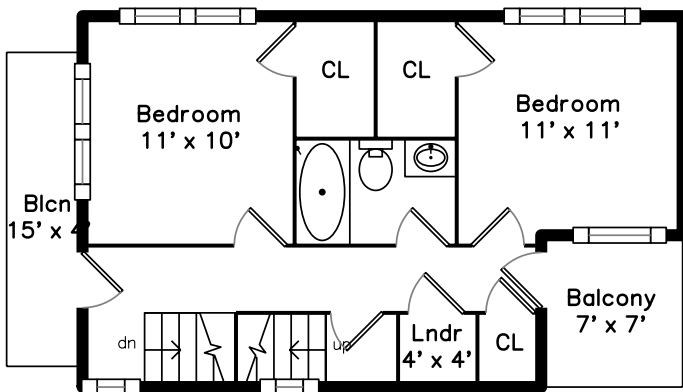

Top

Main

Upper

Basement

45 Granite Street Cambridge, MA 02139

PicturePlan by  vis-home

Measurements may not be 100% accurate.
Floor plans are provided for convenience only.
Room sizes are not used to calculate area.

Top

Upper

Main

Basement

Dining Room

Dining Room

Kitchen

Kitchen

Stair

Bedroom

Balcony

Master Bedroom

Balcony

Living Room