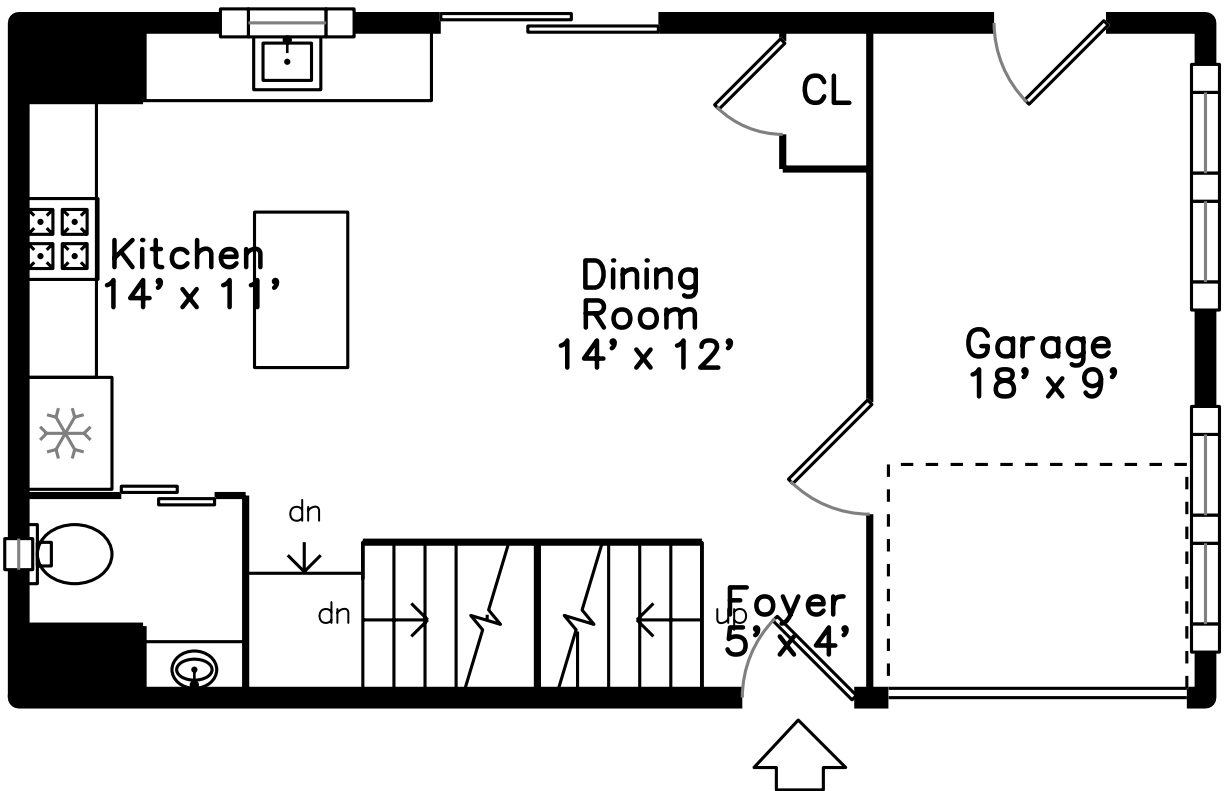

Top

Main

Upper

Basement

45 Granite Street Cambridge, MA 02139

PicturePlan by  vis-home

Measurements may not be 100% accurate.
Floor plans are provided for convenience only.
Room sizes are not used to calculate area.

Top

Upper

Main

Basement

Dining Room

Dining Room

Kitchen

Kitchen

Stair

Bedroom

Balcony

Master Bedroom

Balcony

Living Room