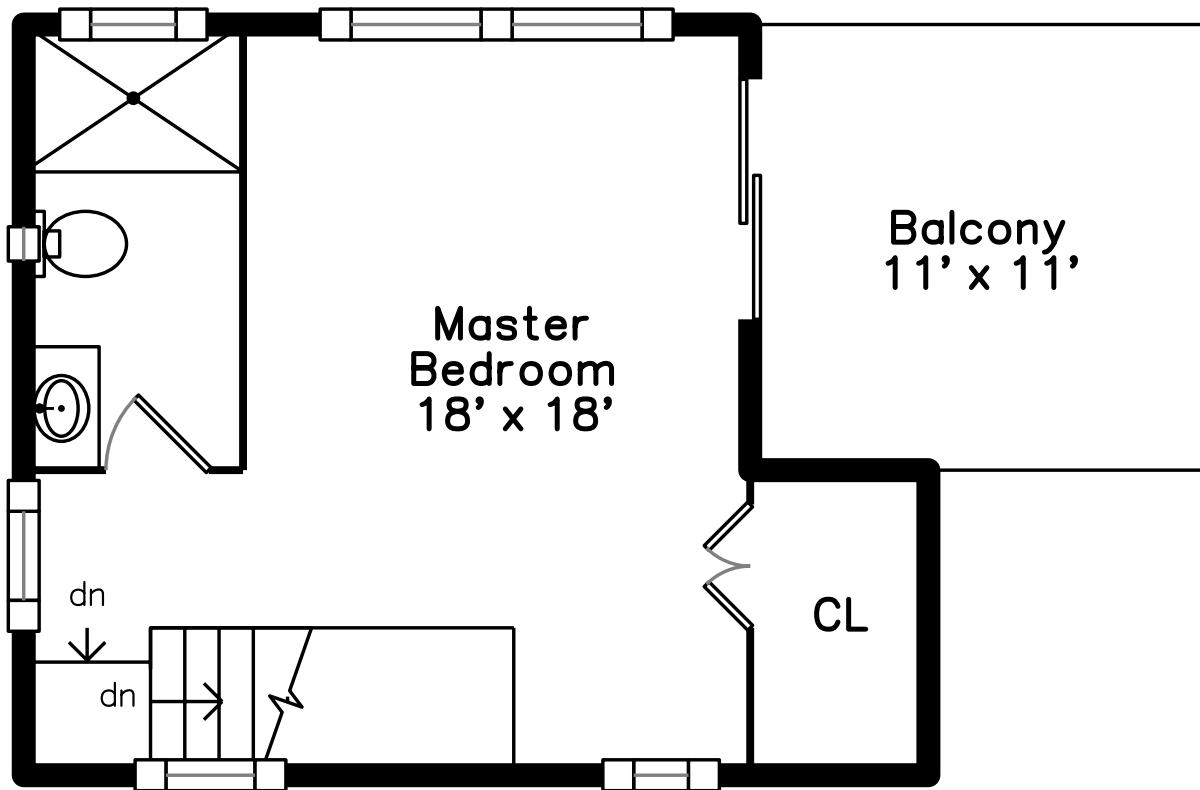

Top

Main

Upper

Basement

45 Granite Street Cambridge, MA 02139

PicturePlan by  vis-home

Measurements may not be 100% accurate.
Floor plans are provided for convenience only.
Room sizes are not used to calculate area.

Top

Upper

Main

Basement

Dining Room

Dining Room

Kitchen

Kitchen

Stair

Bedroom

Balcony

Master Bedroom

Balcony

Living Room