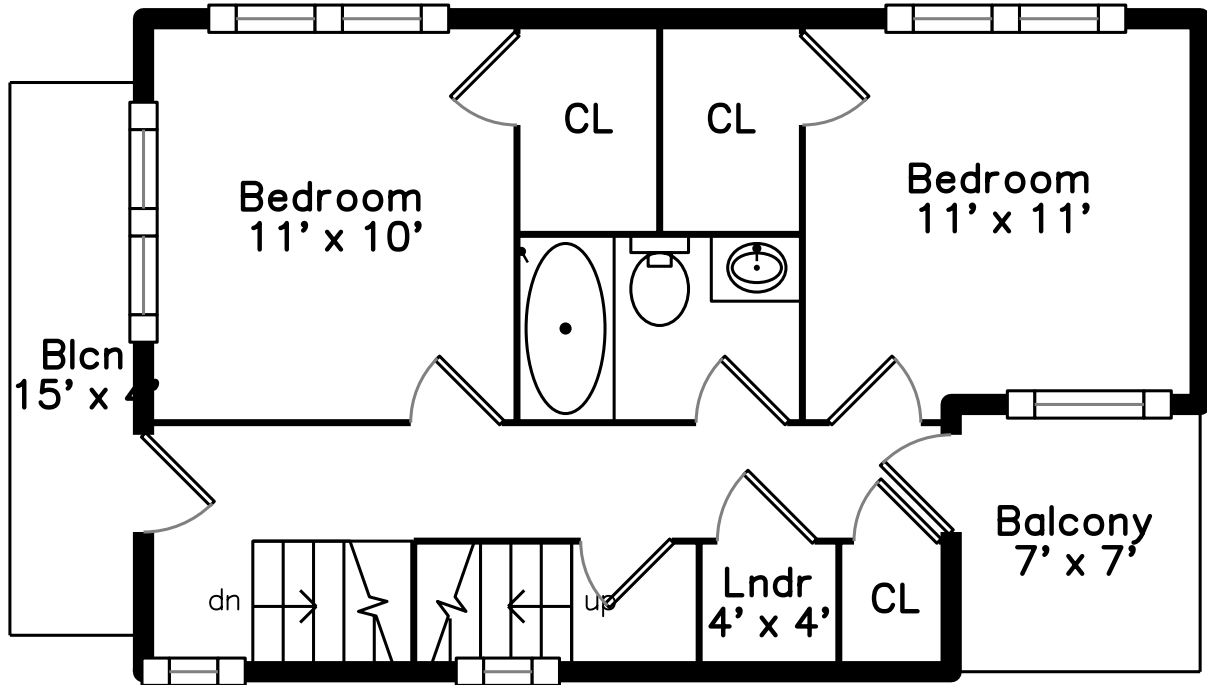

Top

Main

Upper

Basement

45 Granite Street Cambridge, MA 02139

PicturePlan by  vis-home

Measurements may not be 100% accurate.
Floor plans are provided for convenience only.
Room sizes are not used to calculate area.

Top

Upper

Main

Basement

Dining Room

Dining Room

Kitchen

Kitchen

Stair

Bedroom

Balcony

Master Bedroom

Balcony

Living Room