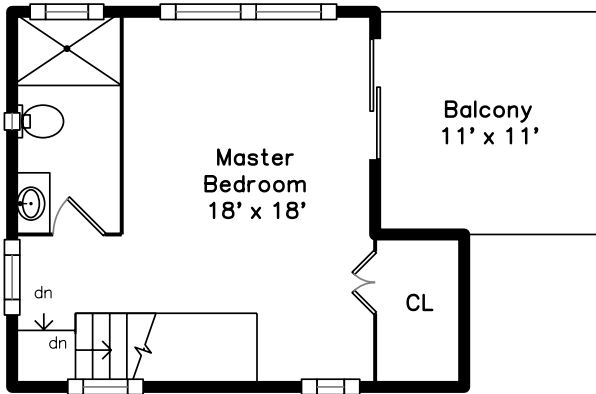

Top

Main

Upper

Basement

45 Granite Street Cambridge, MA 02139

PicturePlan by  vis-home

Measurements may not be 100% accurate.
Floor plans are provided for convenience only.
Room sizes are not used to calculate area.

Top

Upper

Main

Basement

Dining Room

Dining Room

Kitchen

Kitchen

Stair

Bedroom

Balcony

Master Bedroom

Balcony

Living Room