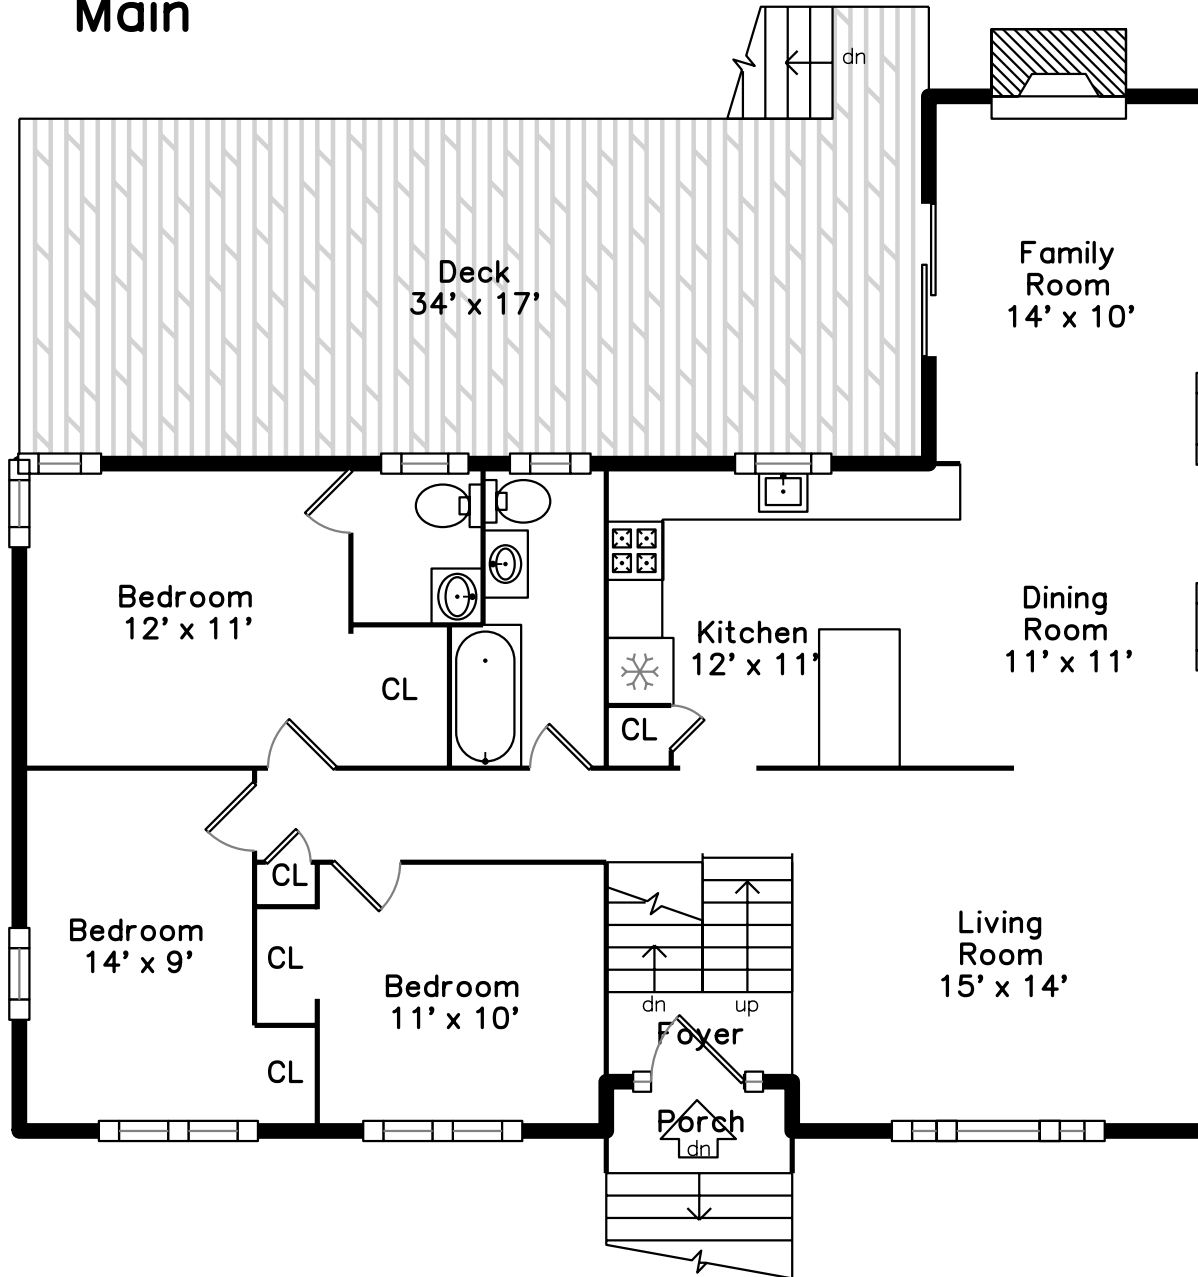

Main

Lower

71 Highland Street
Easton, MA 02375

PicturePlan by vis-home

Measurements may not be 100% accurate.
Floor plans are provided for convenience only.
Room sizes are not used to calculate area.

Main

Lower

Outside

Outside

Living Room

Living Room

Living Room

Living Room

Dining Room

Dining Room

Dining Room

Kitchen

Kitchen

Kitchen

Kitchen

Family Room

Family Room

Family Room

Family Room

Bedroom

Bedroom

Bedroom

Bedroom

Bedroom

Bedroom

Bedroom