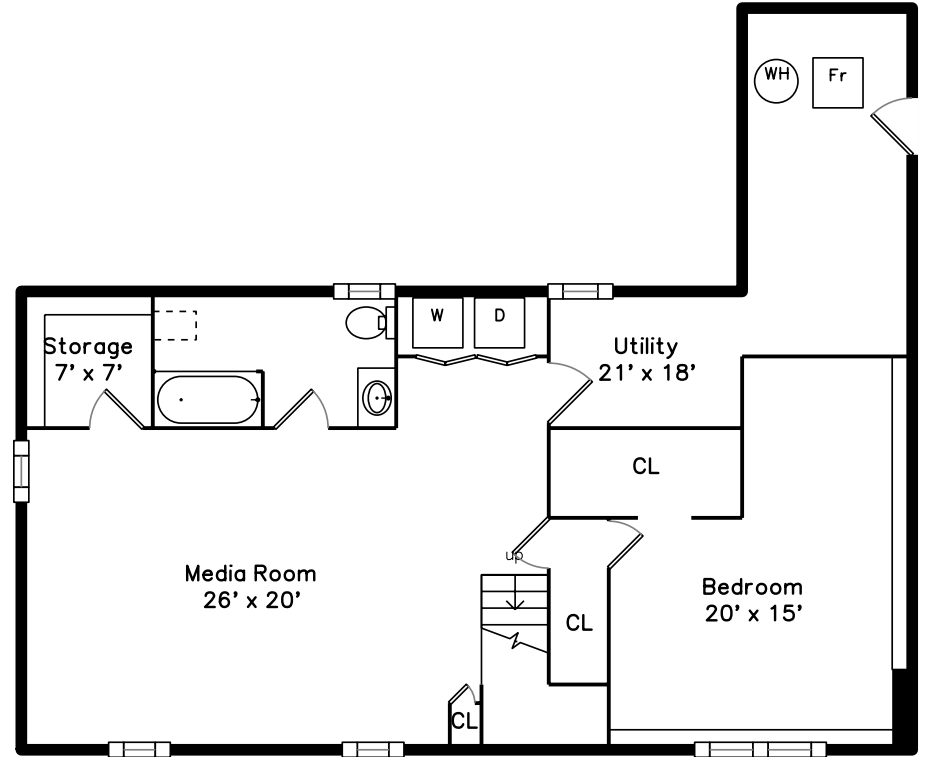

Main

Lower

71 Highland Street
Easton, MA 02375

PicturePlan by vis-home

Measurements may not be 100% accurate.
Floor plans are provided for convenience only.
Room sizes are not used to calculate area.

Main

Lower

Outside

Outside

Living Room

Living Room

Living Room

Living Room

Dining Room

Dining Room

Dining Room

Kitchen

Kitchen

Kitchen

Kitchen

Family Room

Family Room

Family Room

Family Room

Bedroom

Bedroom

Bedroom

Bedroom

Bedroom

Bedroom

Bedroom