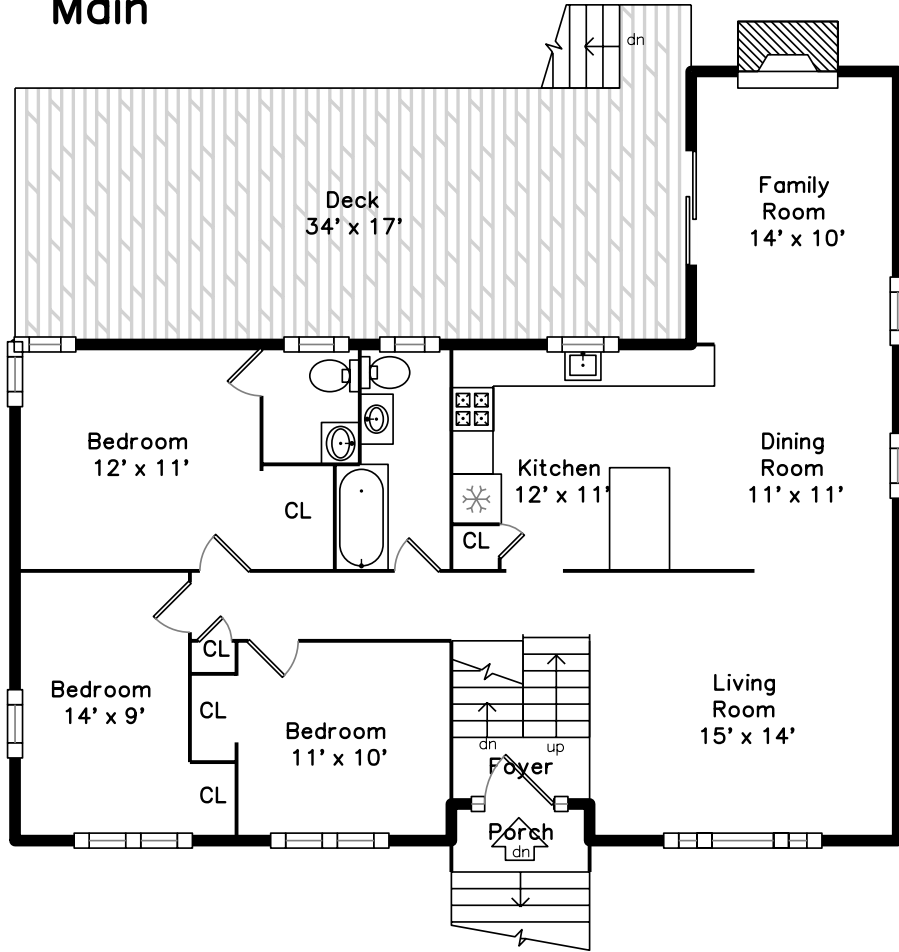

Main

Lower

71 Highland Street
Easton, MA 02375

PicturePlan by vis-home

Measurements may not be 100% accurate.
Floor plans are provided for convenience only.
Room sizes are not used to calculate area.

Main

Lower

Outside

Outside

Living Room

Living Room

Living Room

Living Room

Dining Room

Dining Room

Dining Room

Kitchen

Kitchen

Kitchen

Kitchen

Family Room

Family Room

Family Room

Family Room

Bedroom

Bedroom

Bedroom

Bedroom

Bedroom

Bedroom

Bedroom