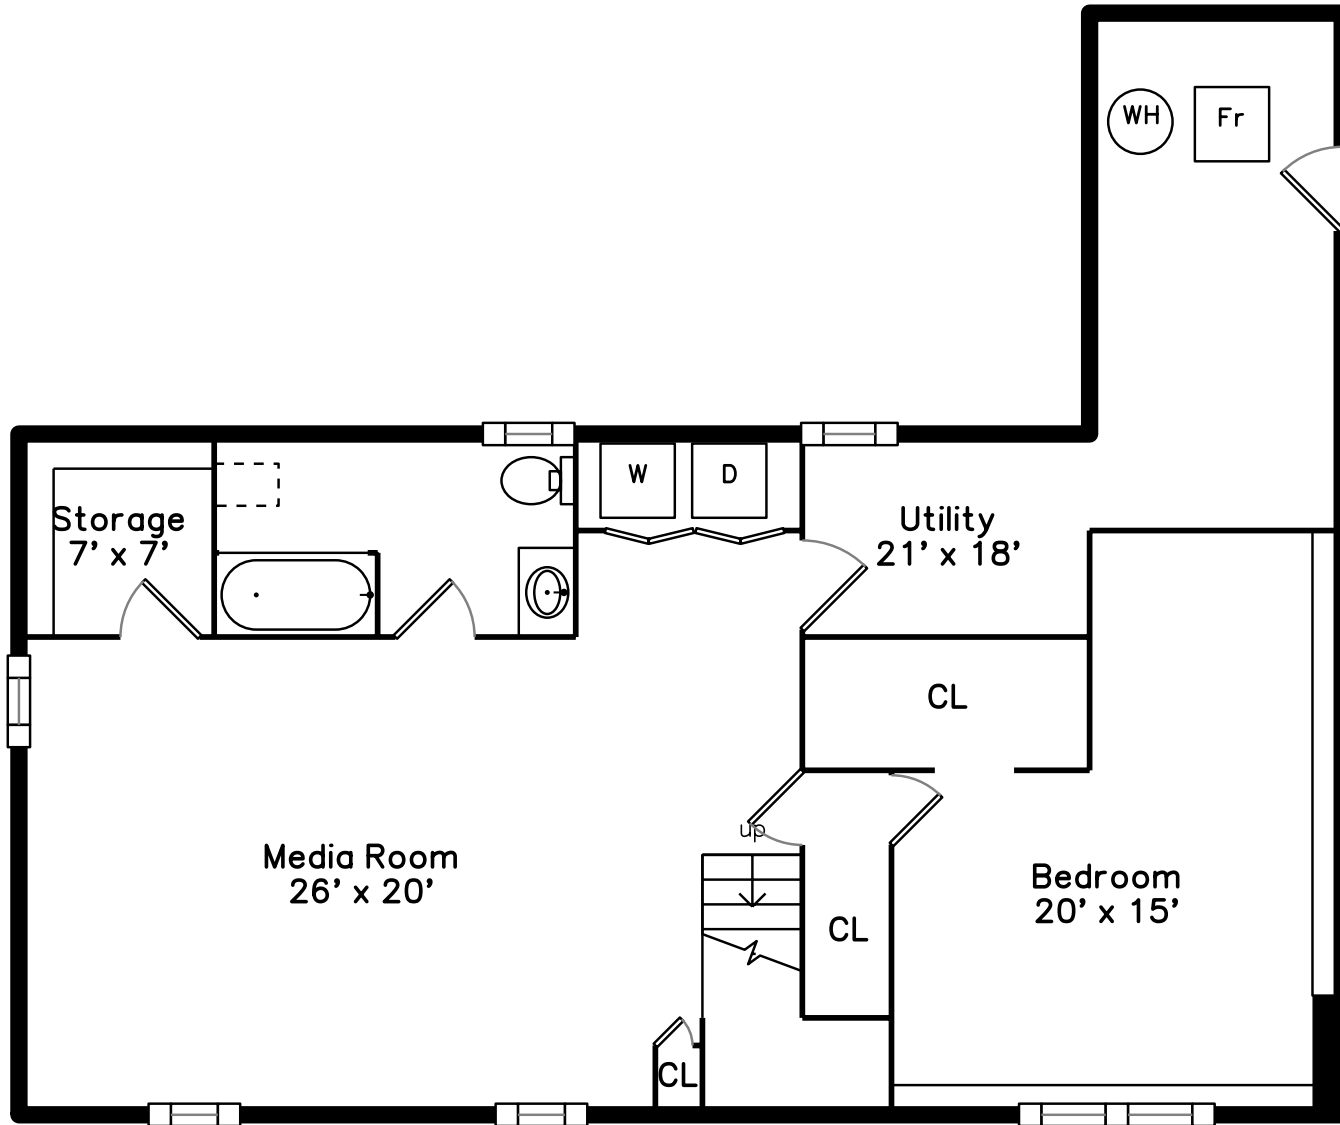

Main

Lower

71 Highland Street
Easton, MA 02375

PicturePlan by vis-home

Measurements may not be 100% accurate.
Floor plans are provided for convenience only.
Room sizes are not used to calculate area.

Main

Lower

Outside

Outside

Living Room

Living Room

Living Room

Living Room

Dining Room

Dining Room

Dining Room

Kitchen

Kitchen

Kitchen

Kitchen

Family Room

Family Room

Family Room

Family Room

Bedroom

Bedroom

Bedroom

Bedroom

Bedroom

Bedroom

Bedroom