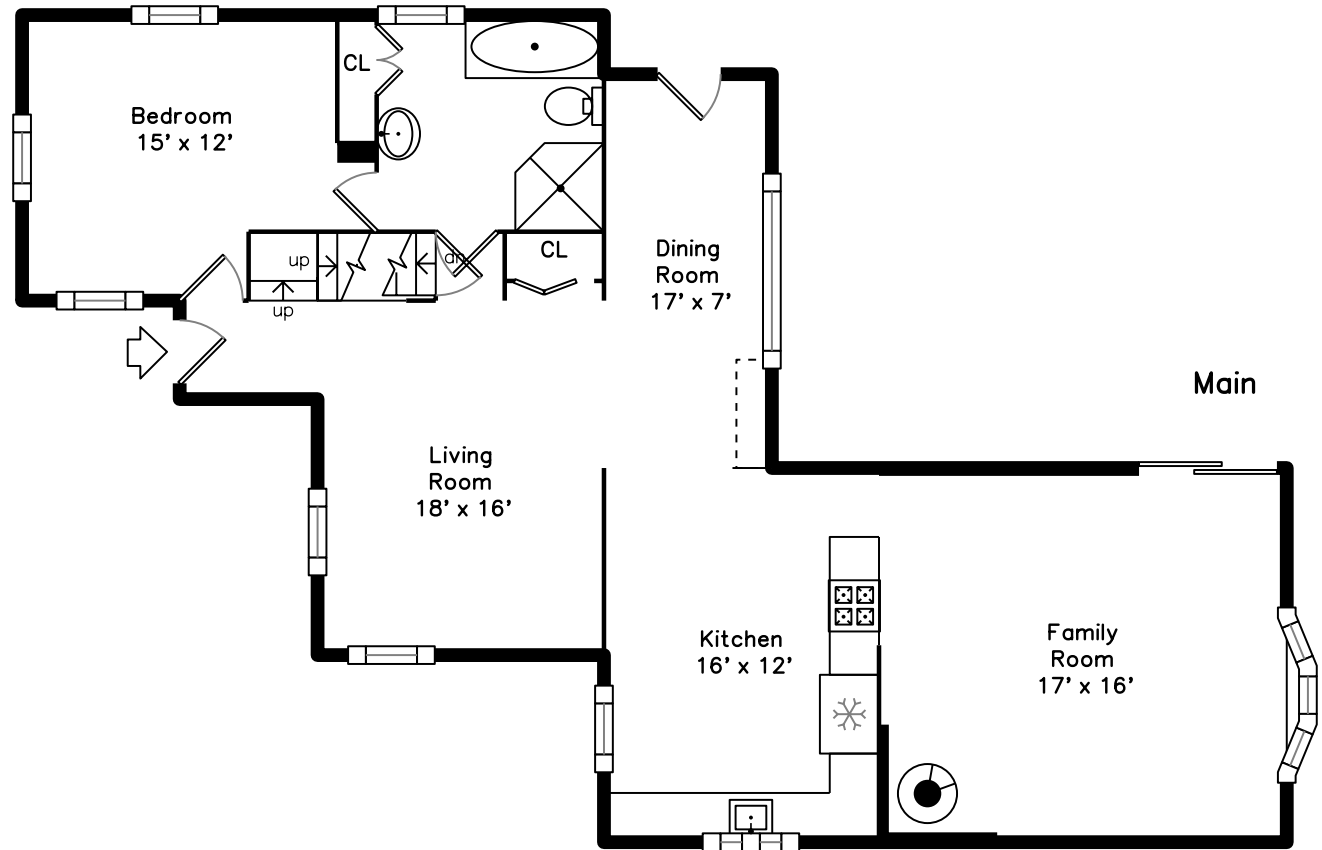

21 Tolman Street
Sharon, MA 02067

PicturePlan by  vis-home
Measurements may not be 100% accurate.
Floor plans are provided for convenience only.
Room sizes are not used to calculate area.

Upper

Outside

Outside

Outside

Backyard

Backyard

Backyard

Backyard

Backyard

Living Room

Living Room

Dining Room

Dining Room

Kitchen

Kitchen

Kitchen

Family Room

Family Room

Family Room

Bedroom

Bathroom

Bathroom

Bedroom

Bedroom

Bedroom

Bedroom