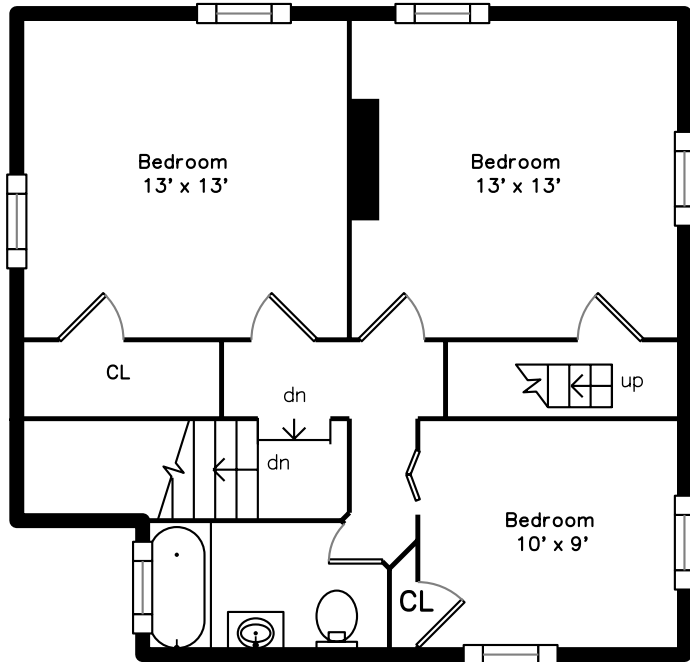

Upper

Main

26 Metcalf Street
Boston, MA 02131

PicturePlan by  vis-home

Measurements may not be 100% accurate.

Floor plans are provided for convenience only.

Room sizes are not used to calculate area.

Upper

Outside

Outside

Outside

Foyer

Foyer

Living Room

Living Room

Living Room

Living Room

Kitchen

Kitchen

Kitchen

Kitchen

Family Room

Family Room

Family Room

Bedroom

Bedroom

Bathroom

Bathroom

CL