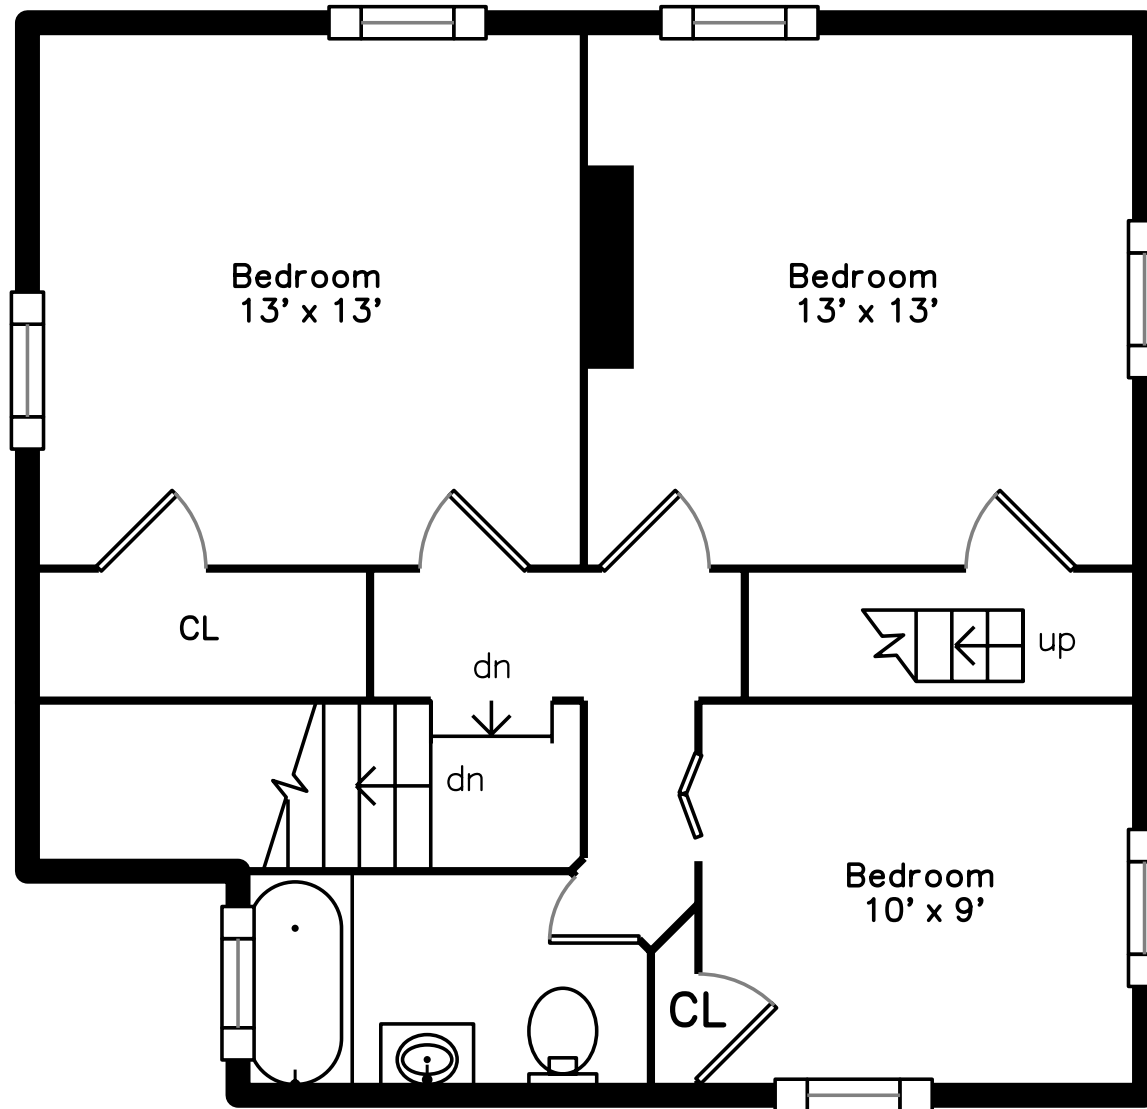

Upper

Main

26 Metcalf Street
Boston, MA 02131

PicturePlan by  vis-home

Measurements may not be 100% accurate.

Floor plans are provided for convenience only.

Room sizes are not used to calculate area.

Upper

Outside

Outside

Outside

Foyer

Foyer

Living Room

Living Room

Living Room

Living Room

Kitchen

Kitchen

Kitchen

Kitchen

Family Room

Family Room

Family Room

Sunroom

Sunroom

Sunroom

Deck

Deck

Deck

Bedroom

Bedroom