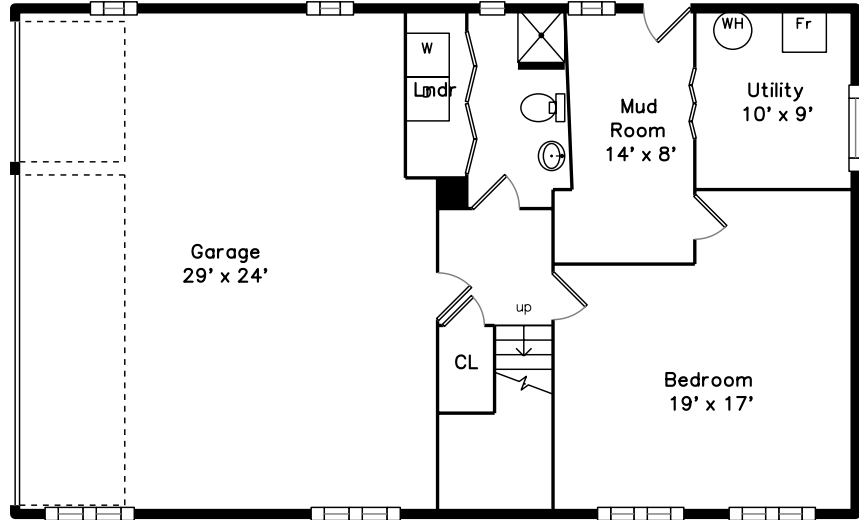

Upper

Lower

Main

**359 William Kelley Road
Stoughton, MA 02072**

PicturePlan by vis-home

Measurements may not be 100% accurate.
Floor plans are provided for convenience only.
Room sizes are not used to calculate area.

Upper

Main

Lower

Outside

Living Room

Living Room

Living Room

Dining Room

Dining Room

Dining Room

Kitchen

Kitchen

Kitchen

Bedroom

Bedroom

Bedroom

Bedroom

Bedroom

Bedroom

Office Bedroom

Office Bedroom

Bathroom

Bathroom

Living Room