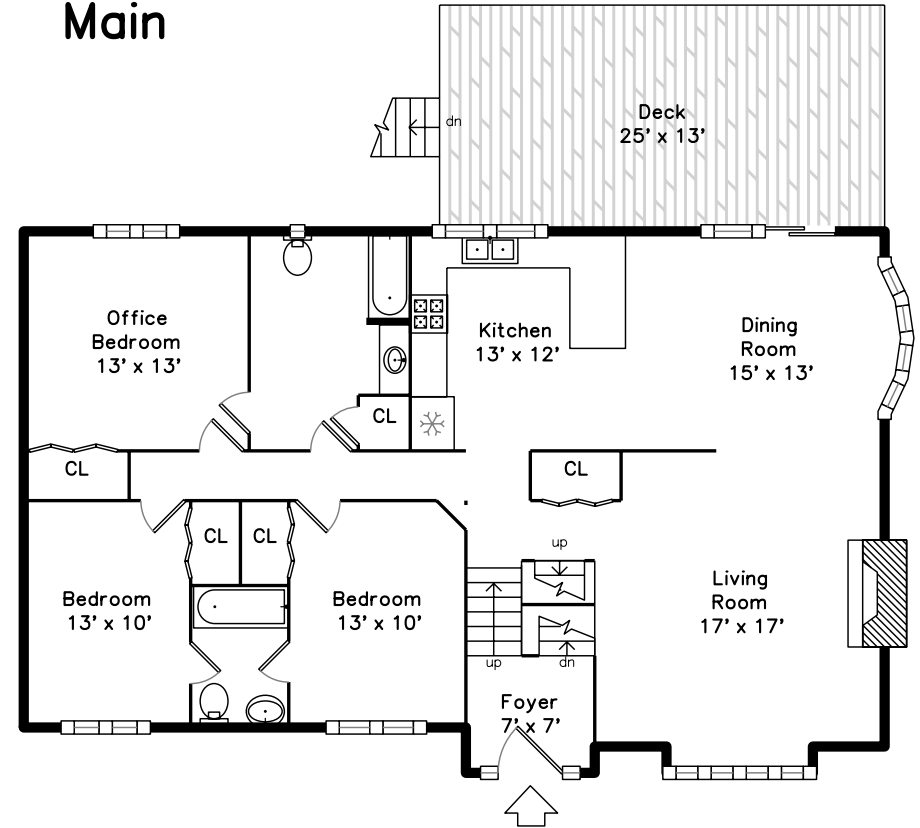

Upper

Lower

Main

**359 William Kelley Road
Stoughton, MA 02072**

PicturePlan by vis-home

Measurements may not be 100% accurate.
Floor plans are provided for convenience only.
Room sizes are not used to calculate area.

Upper

Main

Lower

Outside

Living Room

Living Room

Living Room

Dining Room

Dining Room

Dining Room

Kitchen

Kitchen

Kitchen

Bedroom

Bedroom

Bedroom

Bedroom

Bedroom

Bedroom

Office Bedroom

Office Bedroom

Bathroom

Bathroom

Living Room