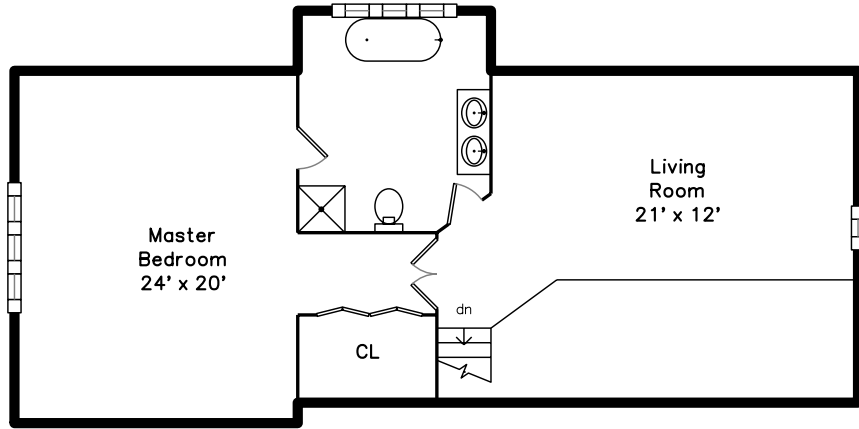

Upper

Lower

Main

**359 William Kelley Road
Stoughton, MA 02072**

PicturePlan by vis-home

Measurements may not be 100% accurate.
Floor plans are provided for convenience only.
Room sizes are not used to calculate area.

Upper

Main

Lower

Outside

Living Room

Living Room

Living Room

Dining Room

Dining Room

Dining Room

Kitchen

Kitchen

Kitchen

Bedroom

Bedroom

Bedroom

Bedroom

Bedroom

Bedroom

Office Bedroom

Office Bedroom

Bathroom

Bathroom

Living Room