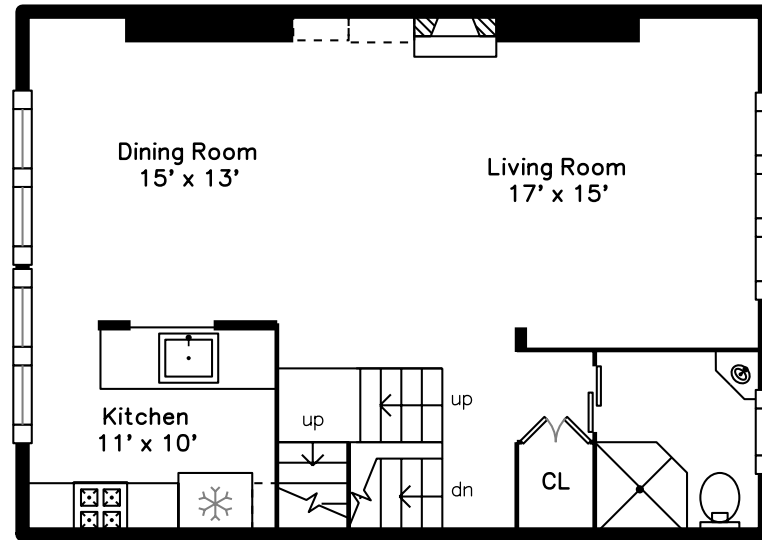

Top

Upper

Main

26 Melrose Street 4  
Boston, MA 02116

PicturePlan by  vis-home  
 Measurements may not be 100% accurate.  
 Floor plans are provided for convenience only.  
 Room sizes are not used to calculate area.

Deck  
21' x 19'

dn

Top

**Main**

Outside

Outside

Master Bedroom

Master Bathroom

Master Bathroom

Bedroom

Bedroom

Office

Living Room

Living Room

Living Room

Living Room

Dining Room

Dining Room

Kitchen

Kitchen

Bathroom

Deck

Deck

Deck