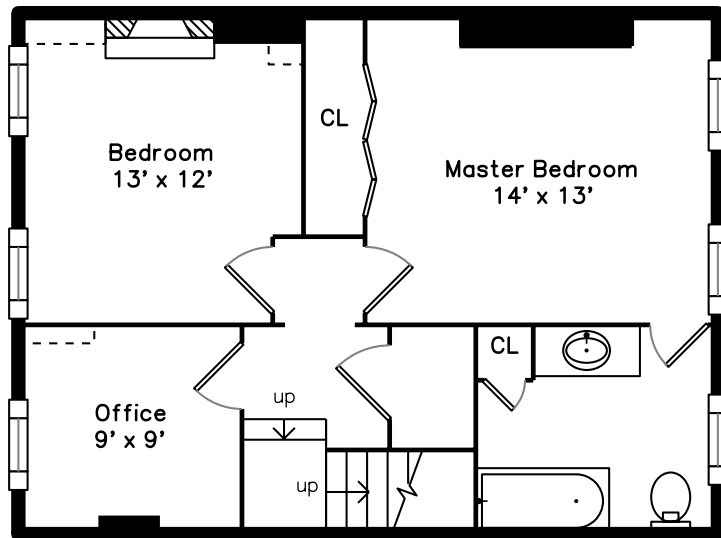

Top

Upper

Main

26 Melrose Street 4  
Boston, MA 02116

PicturePlan by  vis-home  
 Measurements may not be 100% accurate.  
 Floor plans are provided for convenience only.  
 Room sizes are not used to calculate area.

Deck  
21' x 19'

dn

Top

**Main**

Outside

Outside

Master Bedroom

Master Bathroom

Master Bathroom

Bedroom

Bedroom

Office

Living Room

Living Room

Living Room

Living Room

Dining Room

Dining Room

Kitchen

Kitchen

Bathroom

Deck

Deck

Deck