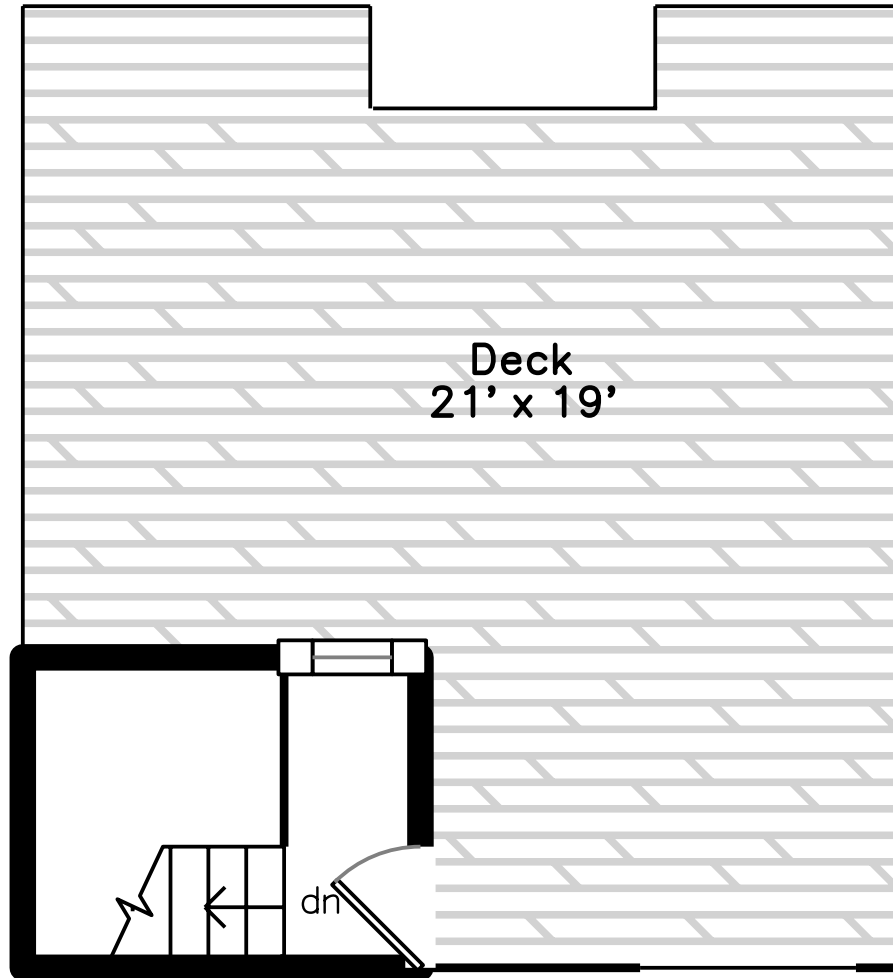

Top

Upper

Main

26 Melrose Street 4  
Boston, MA 02116

PicturePlan by  vis-home  
 Measurements may not be 100% accurate.  
 Floor plans are provided for convenience only.  
 Room sizes are not used to calculate area.

Deck  
21' x 19'

dn

Top

**Main**

Outside

Outside

Master Bedroom

Master Bathroom