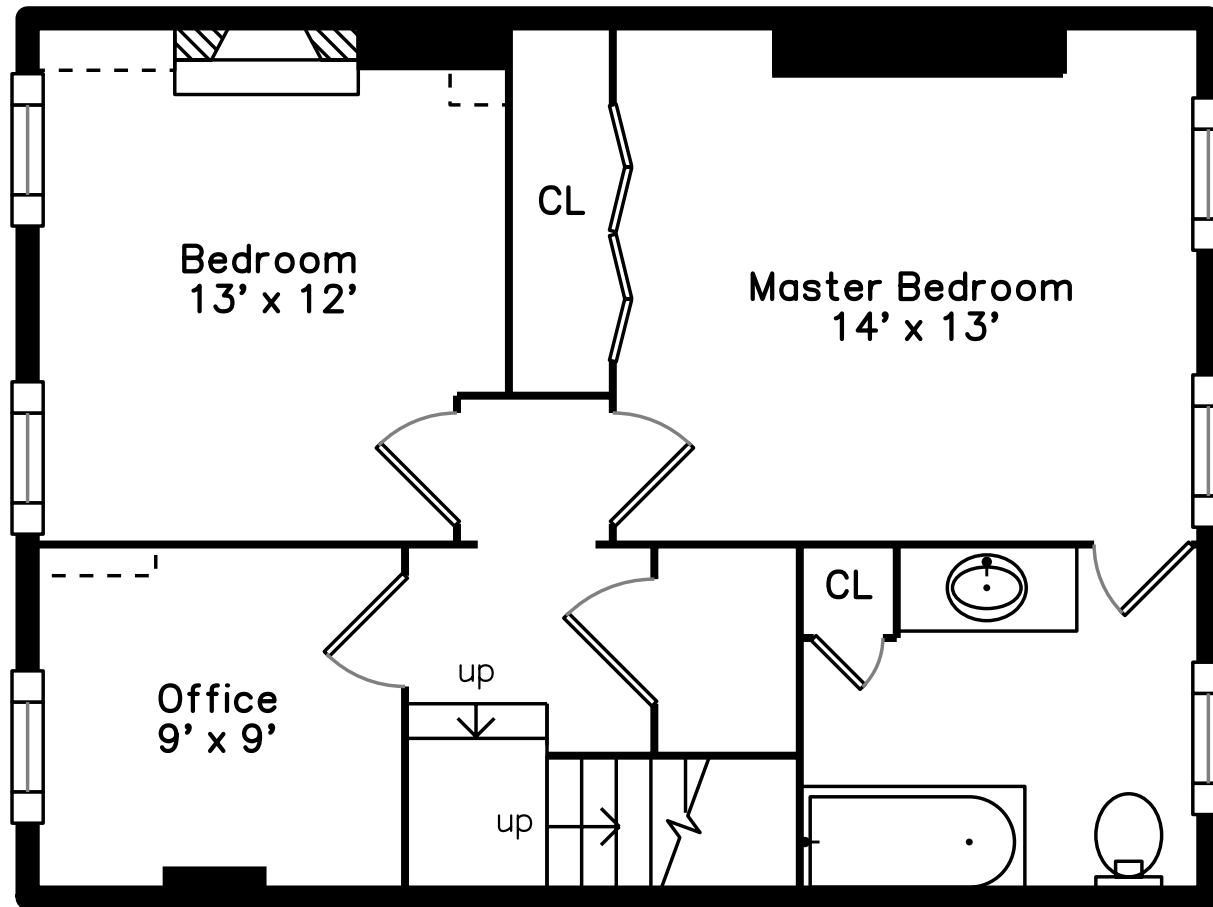

Top

Upper

Main

26 Melrose Street 4  
Boston, MA 02116

PicturePlan by  vis-home  
 Measurements may not be 100% accurate.  
 Floor plans are provided for convenience only.  
 Room sizes are not used to calculate area.

Deck  
21' x 19'

dn

Top

**Main**

Outside

Outside

Master Bedroom

Master Bathroom

Master Bathroom

Bedroom

Bedroom

Office

Living Room

Living Room

Living Room

Living Room

Dining Room

Dining Room

Kitchen

Kitchen

Bathroom

Deck

Deck

Deck