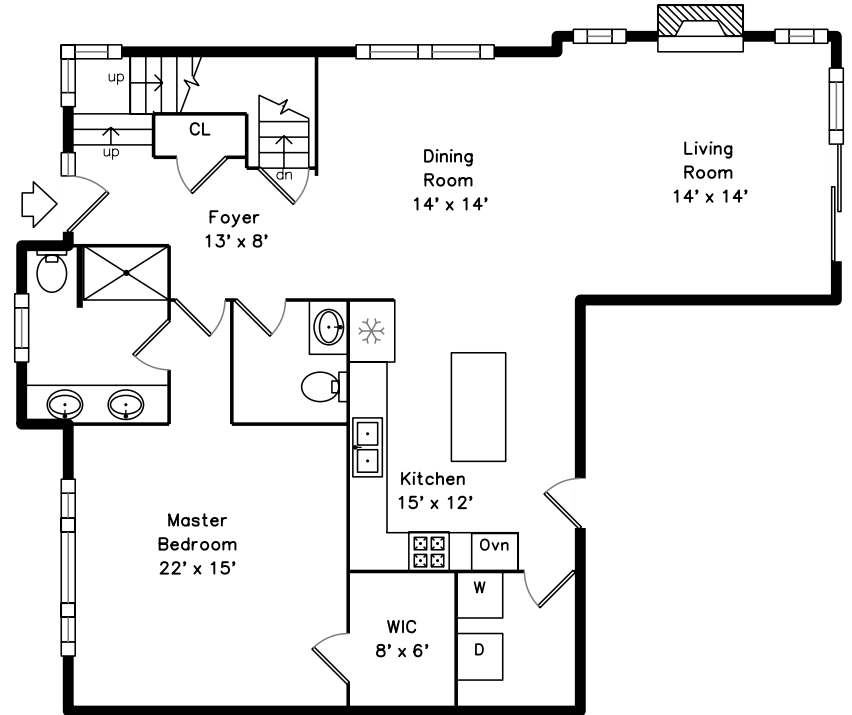

Upper

Main

13 Boardwalk Drive  
Andover, MA 01810

PicturePlan by    
Measurements may not be accurate.  
Floor plans are provided for convenience only.  
Room sizes are not used to calculate area.

Upper

# Main

Outside

Outside

Outside

Deck

Living Room

Living Room

Dining Room

Dining Room

Dining Room

Kitchen

Kitchen

Kitchen

Master Bedroom

Master Bedroom

Powder Room

Master Bathroom

Laundry

Hall

Bedroom

Bedroom

Master Bedroom

Master Bedroom

Bathroom