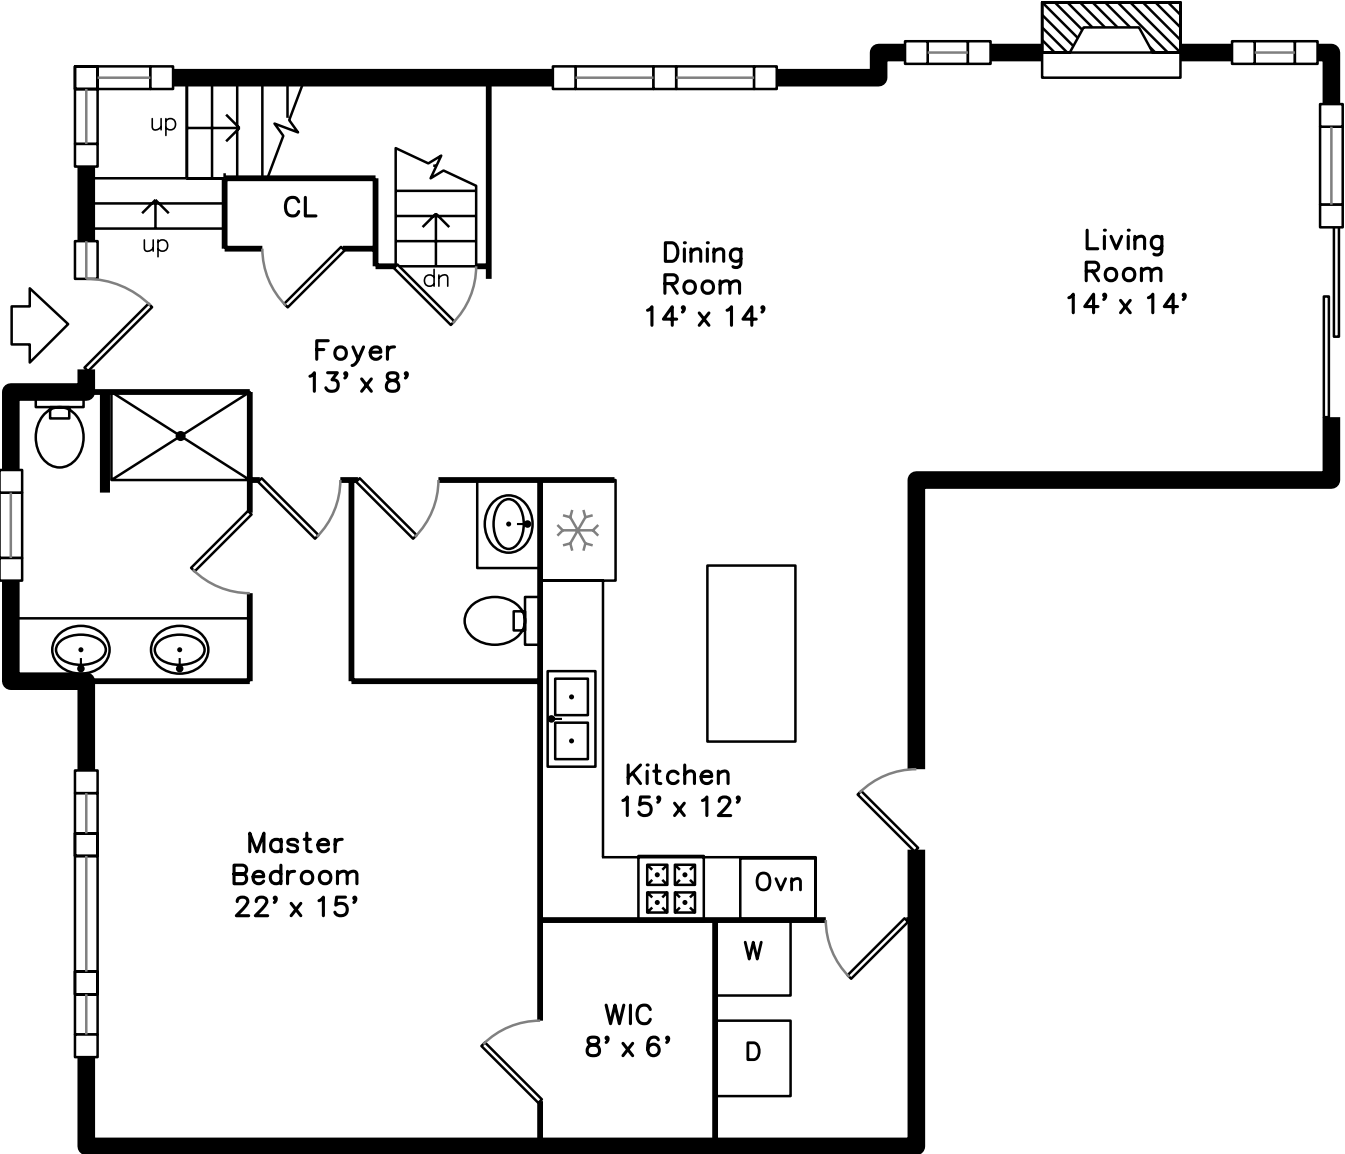

Upper

Main

13 Boardwalk Drive  
Andover, MA 01810

PicturePlan by    
Measurements may not be accurate.  
Floor plans are provided for convenience only.  
Room sizes are not used to calculate area.

Upper

# Main

Outside

Outside

Outside

Deck

Living Room

Living Room

Dining Room

Dining Room

Dining Room

Kitchen

Kitchen

Kitchen

Master Bedroom

Master Bedroom

Powder Room

Master Bathroom

Laundry

Hall

Bedroom

Bedroom

Master Bedroom

Master Bedroom

Bathroom