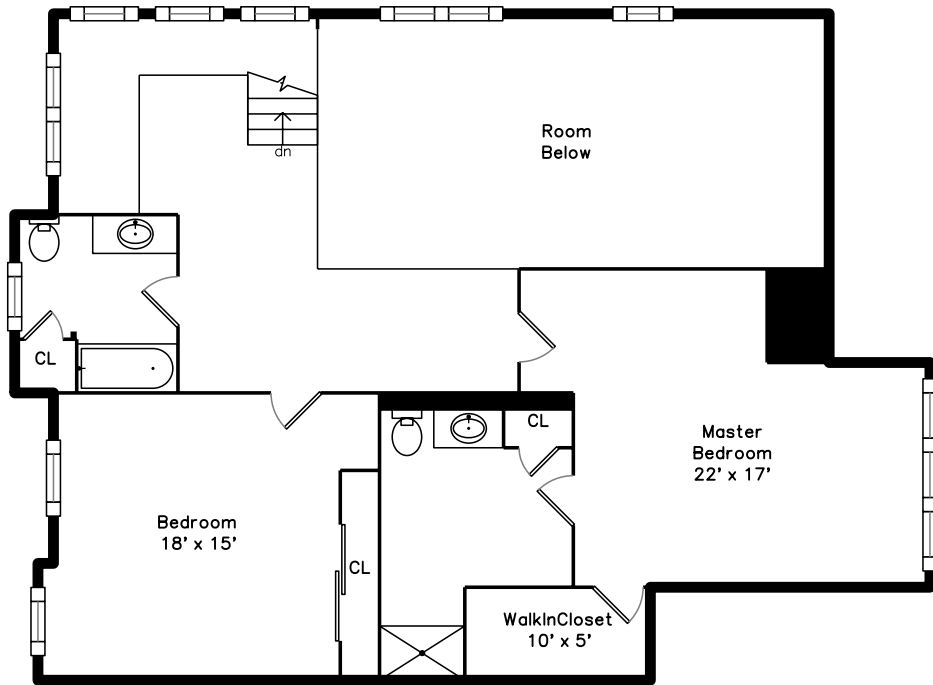

Upper

Main

13 Boardwalk Drive  
Andover, MA 01810

PicturePlan by    
Measurements may not be accurate.  
Floor plans are provided for convenience only.  
Room sizes are not used to calculate area.

Upper

# Main

Outside

Outside

Outside

Deck

Living Room

Living Room

Dining Room

Dining Room

Dining Room

Kitchen

Kitchen

Kitchen

Master Bedroom

Master Bedroom

Powder Room

Master Bathroom

Laundry

Hall

Bedroom

Bedroom

Master Bedroom

Master Bedroom

Bathroom