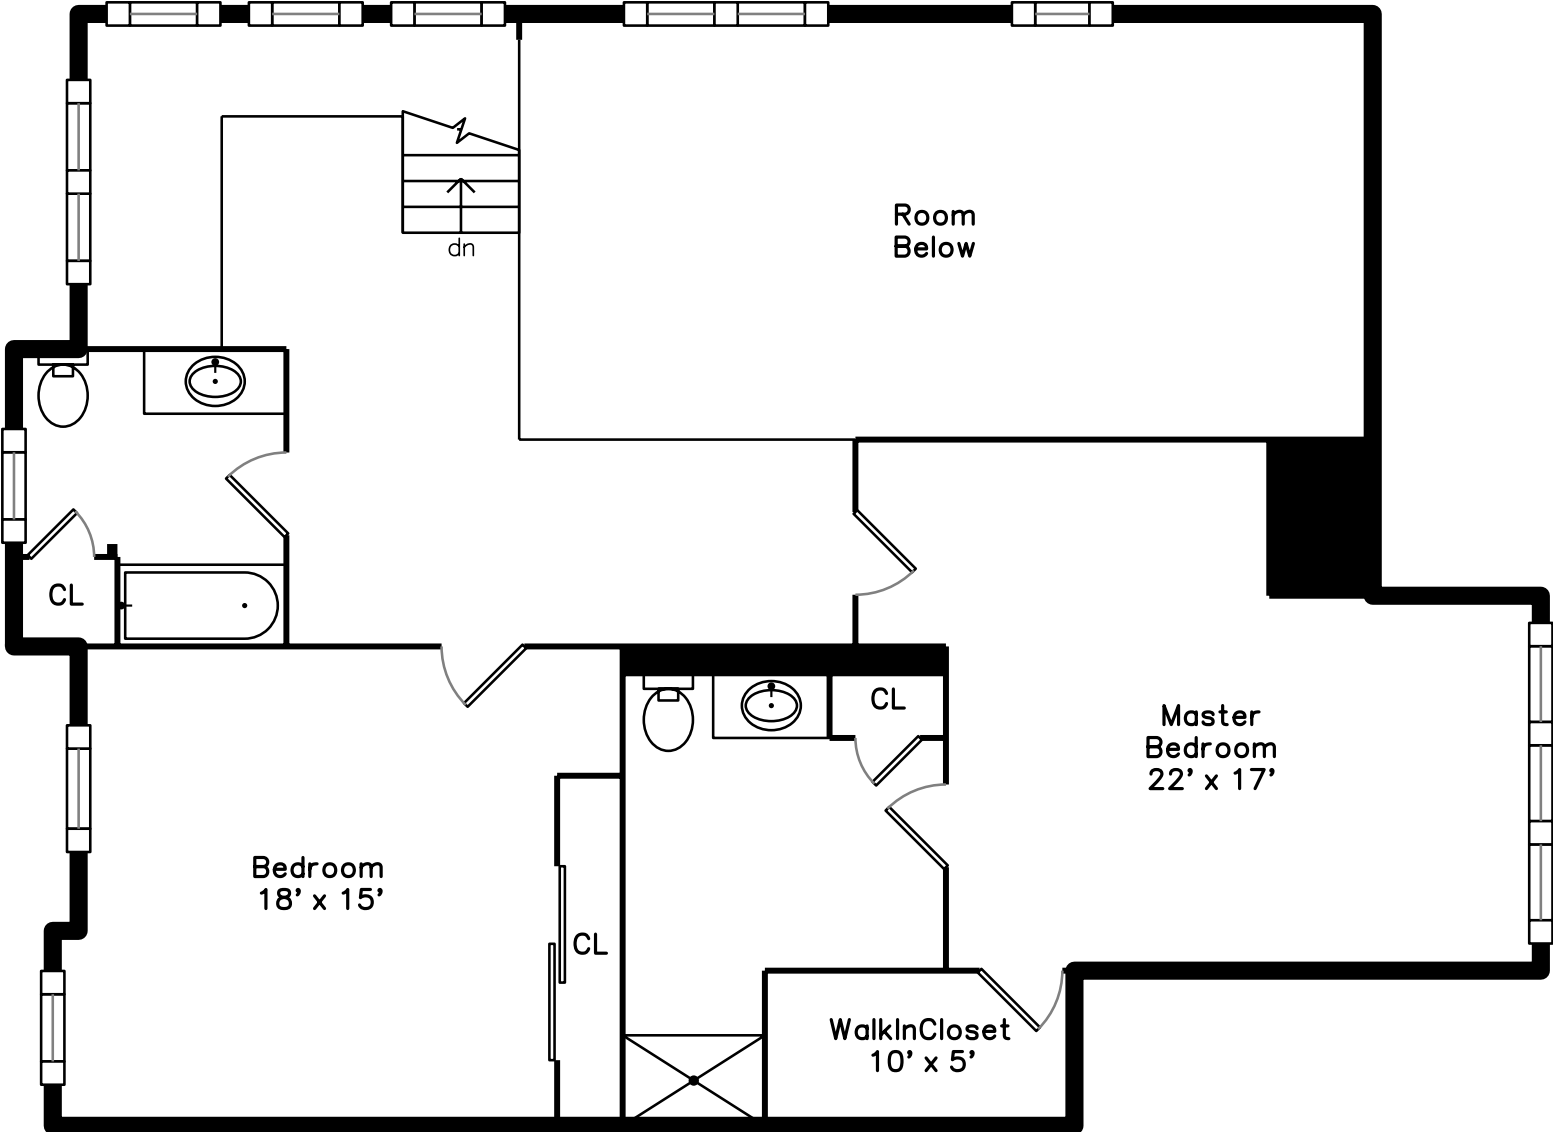

Upper

Main

13 Boardwalk Drive  
Andover, MA 01810

PicturePlan by    
Measurements may not be accurate.  
Floor plans are provided for convenience only.  
Room sizes are not used to calculate area.

Upper

# Main

Outside

Outside

Outside

Deck

Living Room

Living Room

Dining Room

Dining Room

Dining Room

Kitchen

Kitchen

Kitchen

Master Bedroom

Master Bedroom

Powder Room

Master Bathroom

Laundry

Hall

Bedroom

Bedroom

Master Bedroom

Master Bedroom

Bathroom