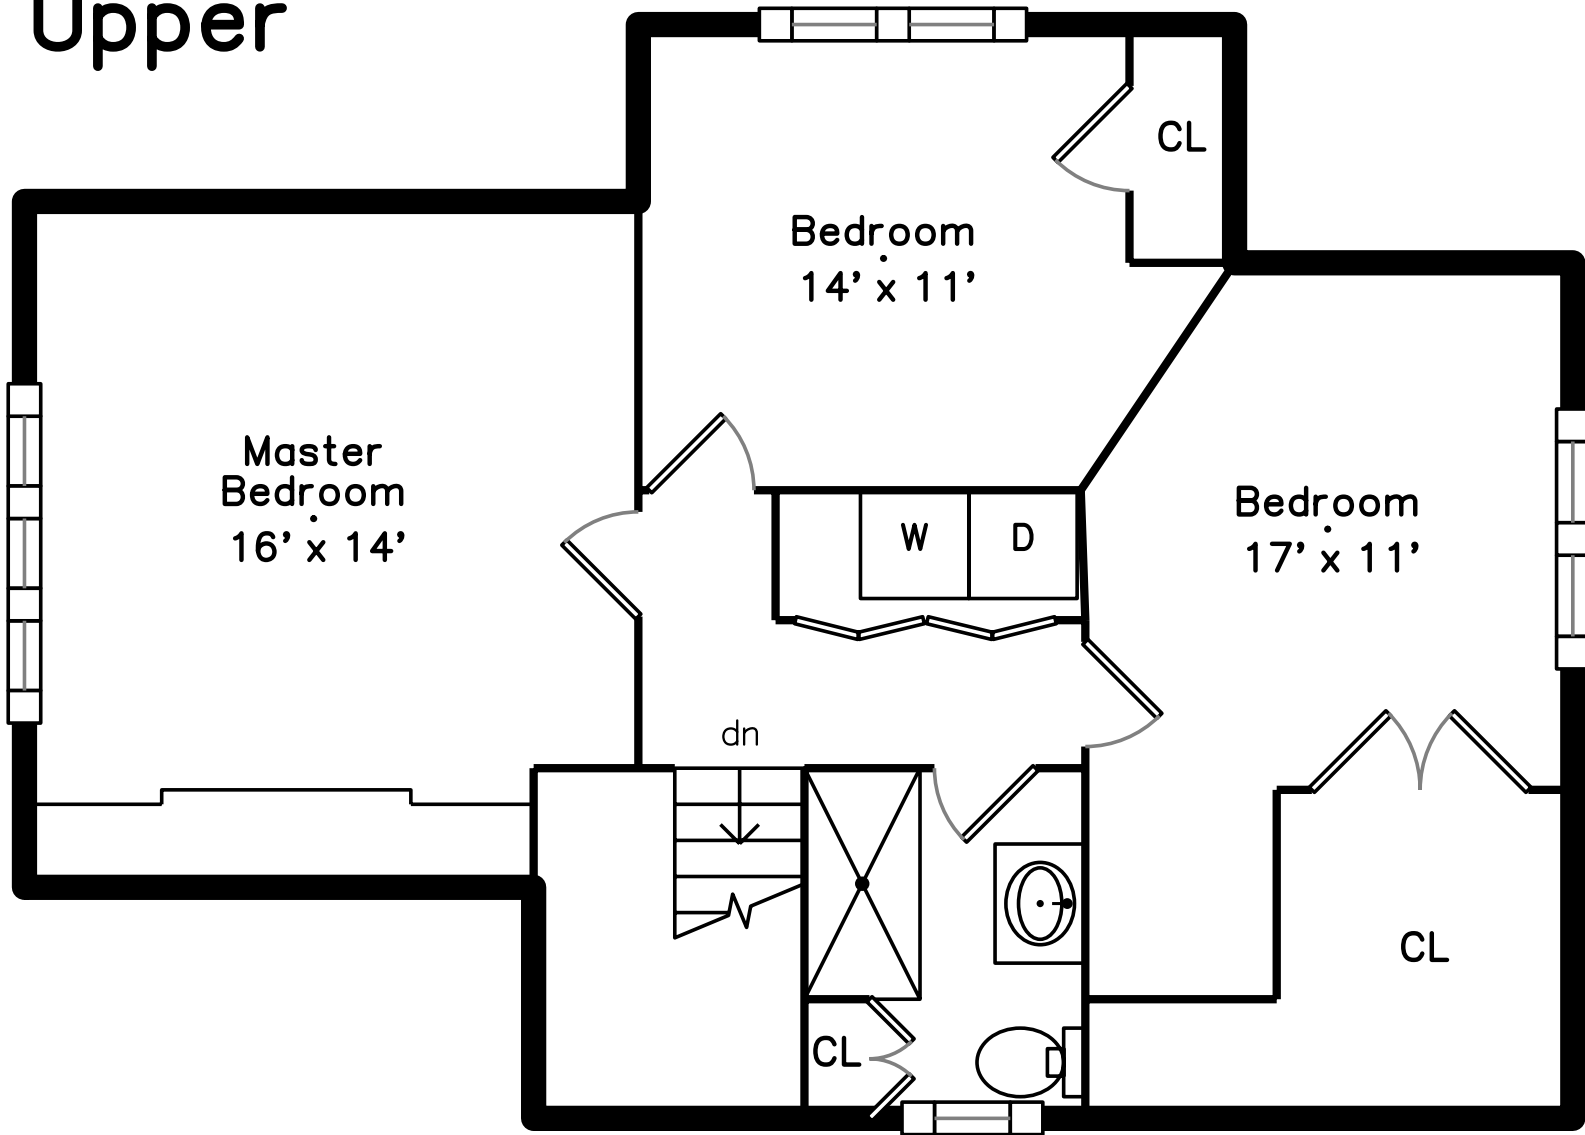

# Main

40 Thayer Road  
Belmont, MA 02478

PicturePlan by vis-home

Measurements may not be 100% accurate.  
Floor plans are provided for convenience only.  
Room sizes are not used to calculate area.

# Upper

Outside

Outside

Entry

Entry

Entry

Entry

Living Room

Living Room

Living Room

Living Room

Dining Room

Dining Room

Dining Room

Dining Room

Kitchen

Kitchen