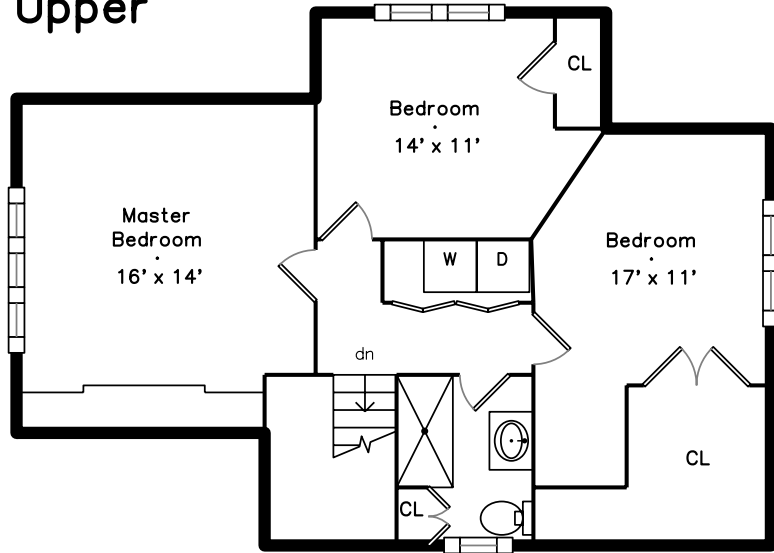

# Upper

# Lower

# Main

40 Thayer Road  
Belmont, MA 02478

PicturePlan by vis-home

Measurements may not be 100% accurate.  
Floor plans are provided for convenience only.  
Room sizes are not used to calculate area.

Living Room

Living Room

Dining Room

Dining Room

Dining Room

Dining Room

Kitchen

Kitchen