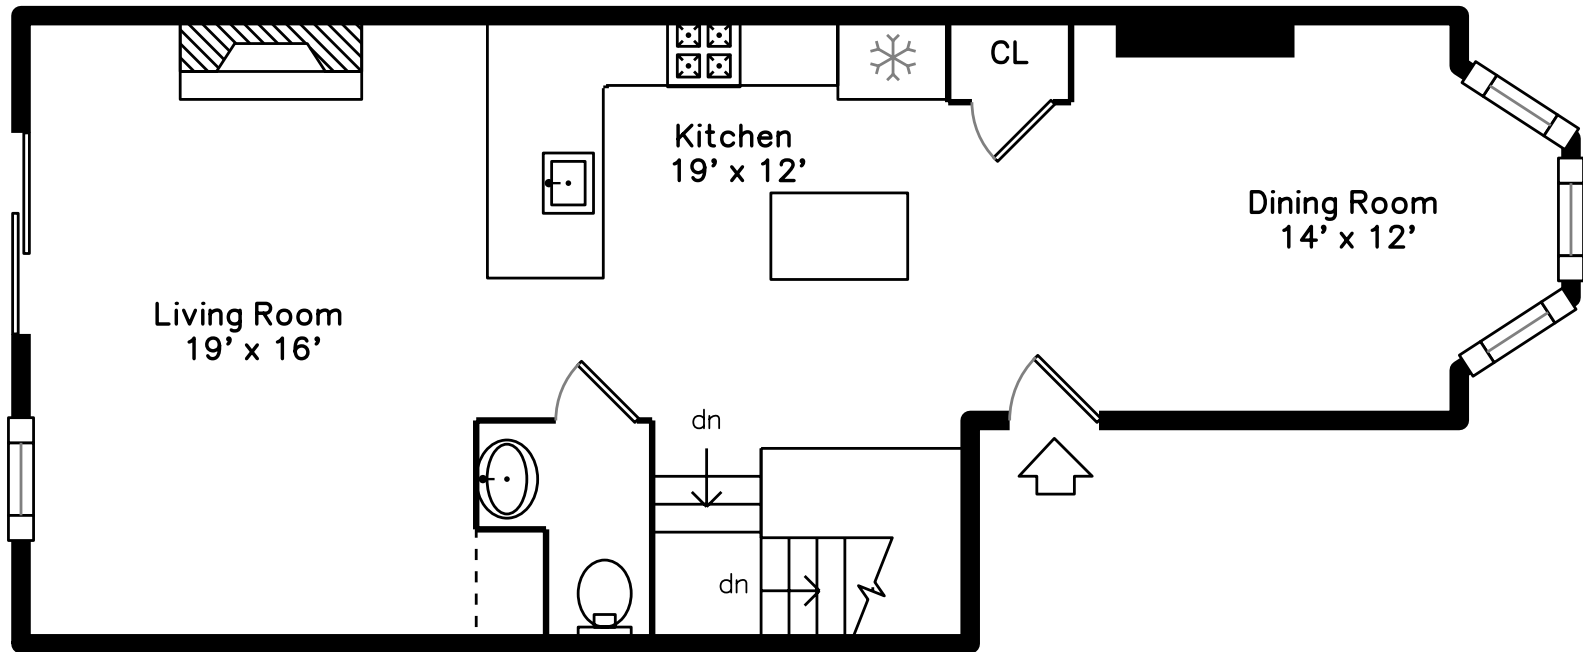

Main

Lower

141 Worcester Street 1
Boston, MA 02118

PicturePlan by  vis-home

Measurements may not be 100% accurate.

Floor plans are provided for convenience only.

Room sizes are not used to calculate area.

Main

Lower

Outside

Outside

Patio

Living Room

Living Room

Dining Room

Dining Room

Kitchen

Kitchen

Kitchen

Deck

Bedroom

Master Bedroom

Family Room

Family Room