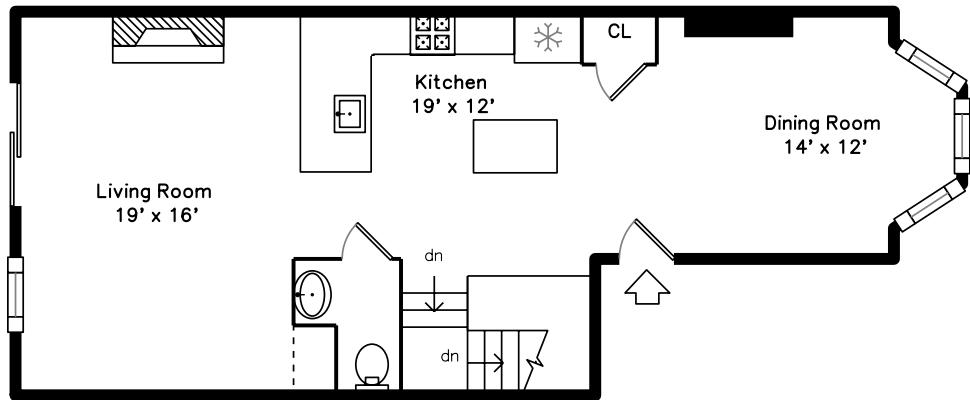

Main

Lower

141 Worcester Street 1
Boston, MA 02118

PicturePlan by  vis-home

Measurements may not be 100% accurate.

Floor plans are provided for convenience only.

Room sizes are not used to calculate area.

Main

Lower

Outside

Outside

Patio

Living Room

Living Room

Dining Room

Dining Room

Kitchen

Kitchen

Kitchen

Deck

Bedroom

Master Bedroom

Family Room

Family Room