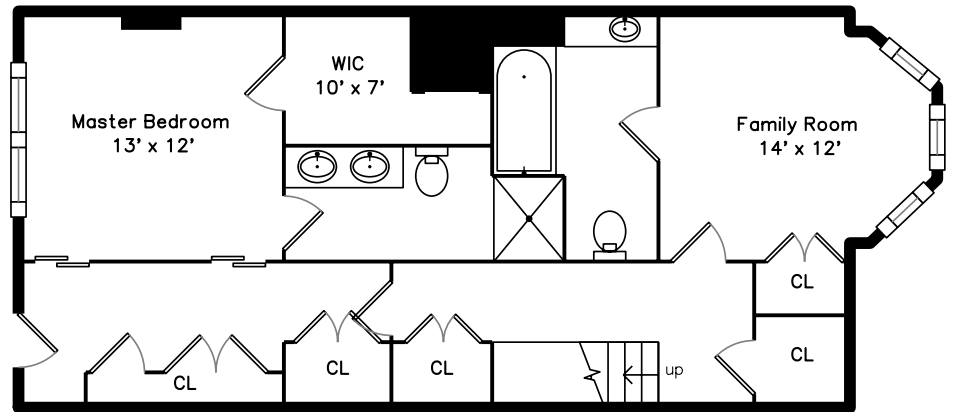

Main

Lower

141 Worcester Street 1
Boston, MA 02118

PicturePlan by  vis-home

Measurements may not be 100% accurate.

Floor plans are provided for convenience only.

Room sizes are not used to calculate area.

Main

Lower

Outside

Outside

Patio

Living Room

Living Room

Dining Room

Dining Room

Kitchen

Kitchen

Kitchen

Deck

Bedroom

Master Bedroom

Family Room

Family Room