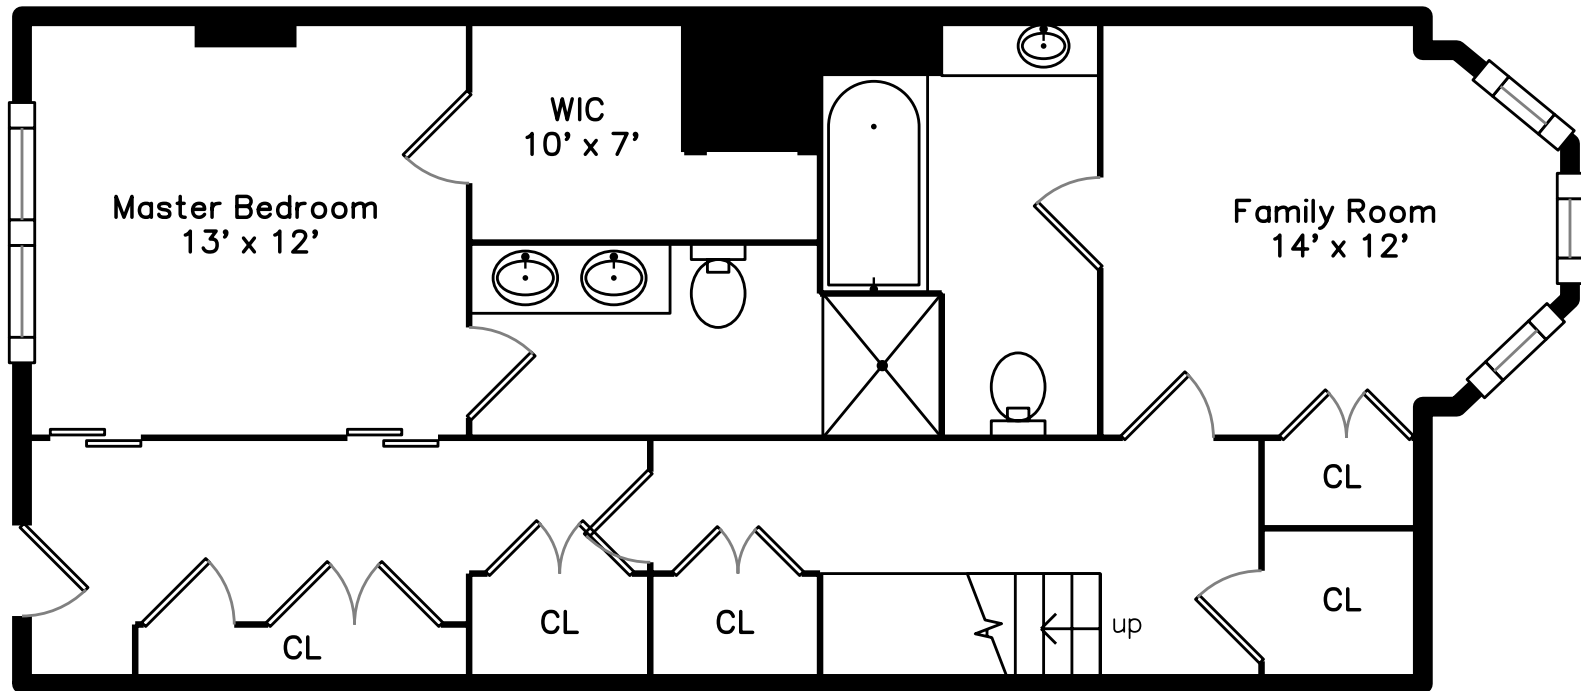

Main

Lower

141 Worcester Street 1
Boston, MA 02118

PicturePlan by  vis-home

Measurements may not be 100% accurate.

Floor plans are provided for convenience only.

Room sizes are not used to calculate area.

Main

Lower

Outside

Outside

Patio

Living Room

Living Room

Dining Room

Dining Room

Kitchen

Kitchen

Kitchen

Deck

Bedroom

Master Bedroom

Family Room

Family Room