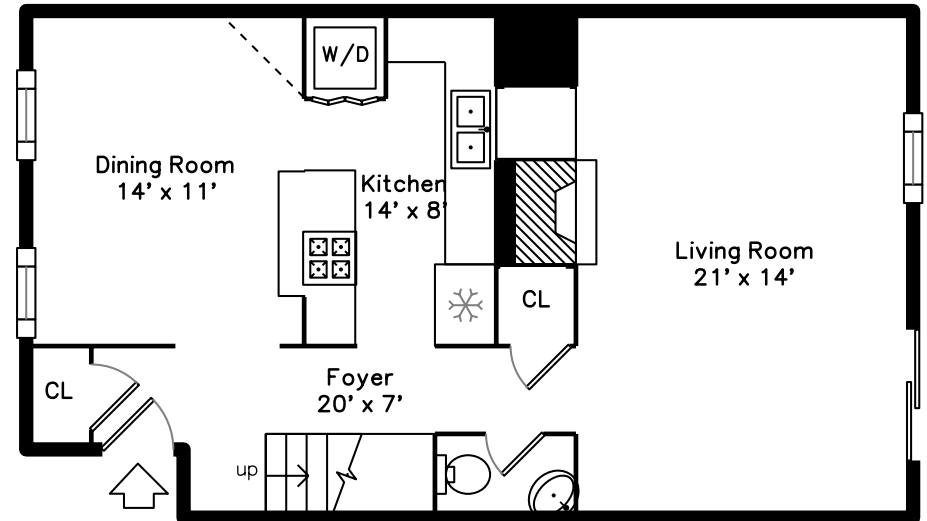

Upper

Main

44 Jericho Road
Weston, MA 02493

PicturePlan by  vis home
Measurements may not be 100% accurate.
Floor plans are provided for convenience only.
Room sizes are not used to calculate area.

Upper

Main

Living Room

Living Room

Living Room

Living Room

Living Room

Living Room

Dining Room

Dining Room

Dining Room

Dining Room

Kitchen

Kitchen

Kitchen

Kitchen

Kitchen

Bathroom

Bathroom

Master Bedroom

Master Bedroom

Master Bedroom

Master Bedroom

Bedroom

Bedroom

Bedroom