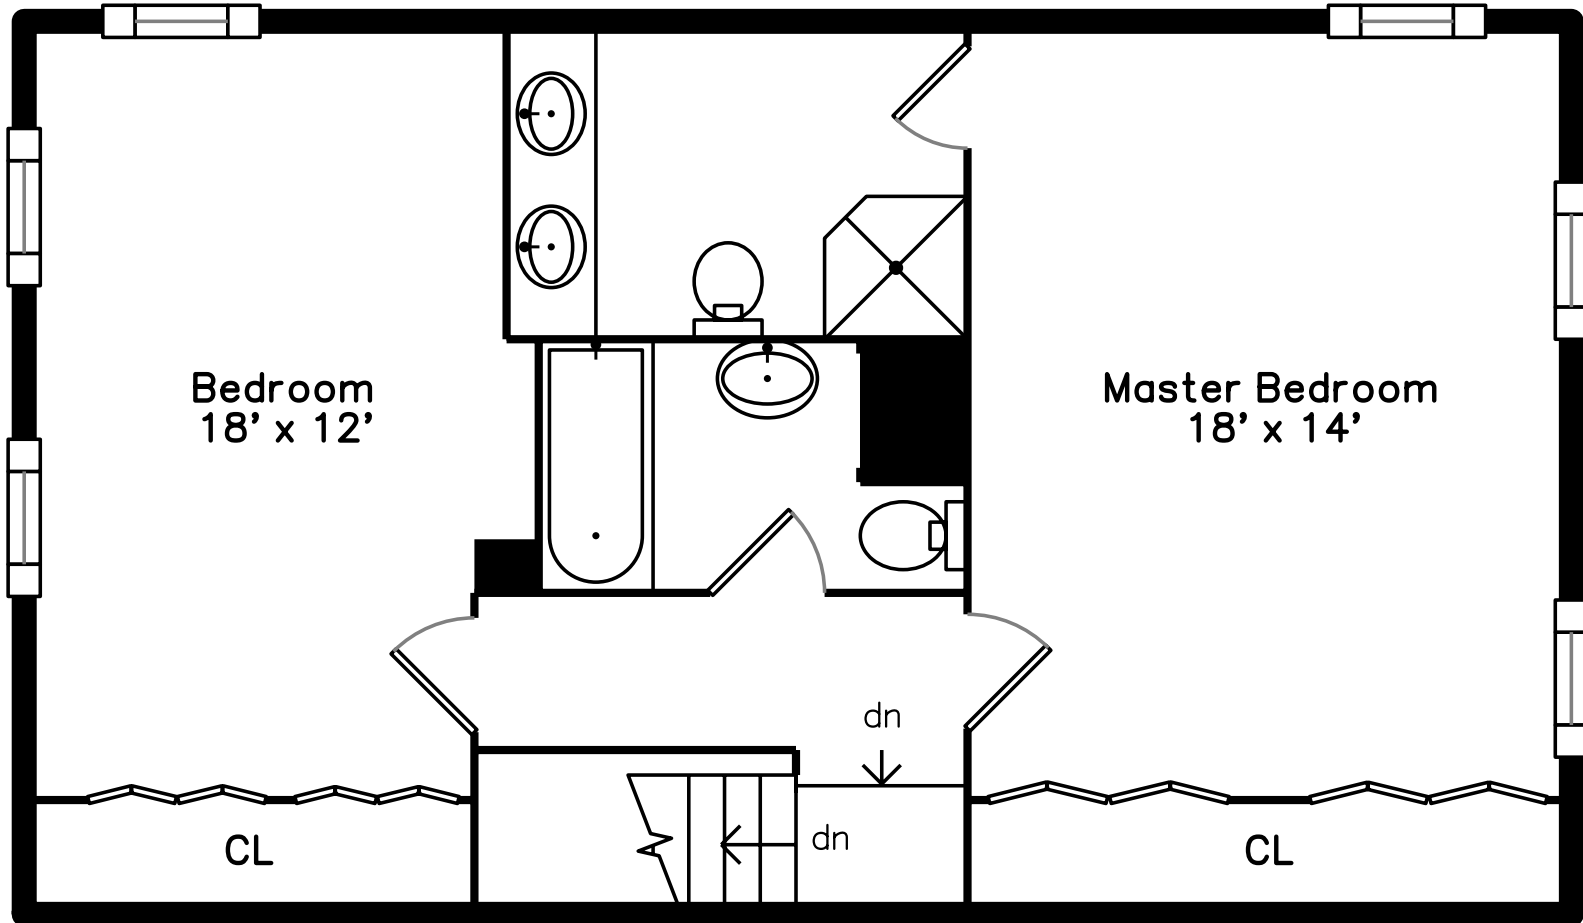

Upper

Main

44 Jericho Road
Weston, MA 02493

PicturePlan by  vis home
Measurements may not be 100% accurate.
Floor plans are provided for convenience only.
Room sizes are not used to calculate area.

Upper

Main

Living Room

Living Room

Living Room

Living Room

Living Room

Living Room

Dining Room

Dining Room

Dining Room

Dining Room

Kitchen

Kitchen

Kitchen

Kitchen

Kitchen

Bathroom

Bathroom

Master Bedroom

Master Bedroom

Master Bedroom

Master Bedroom

Bedroom

Bedroom

Bedroom