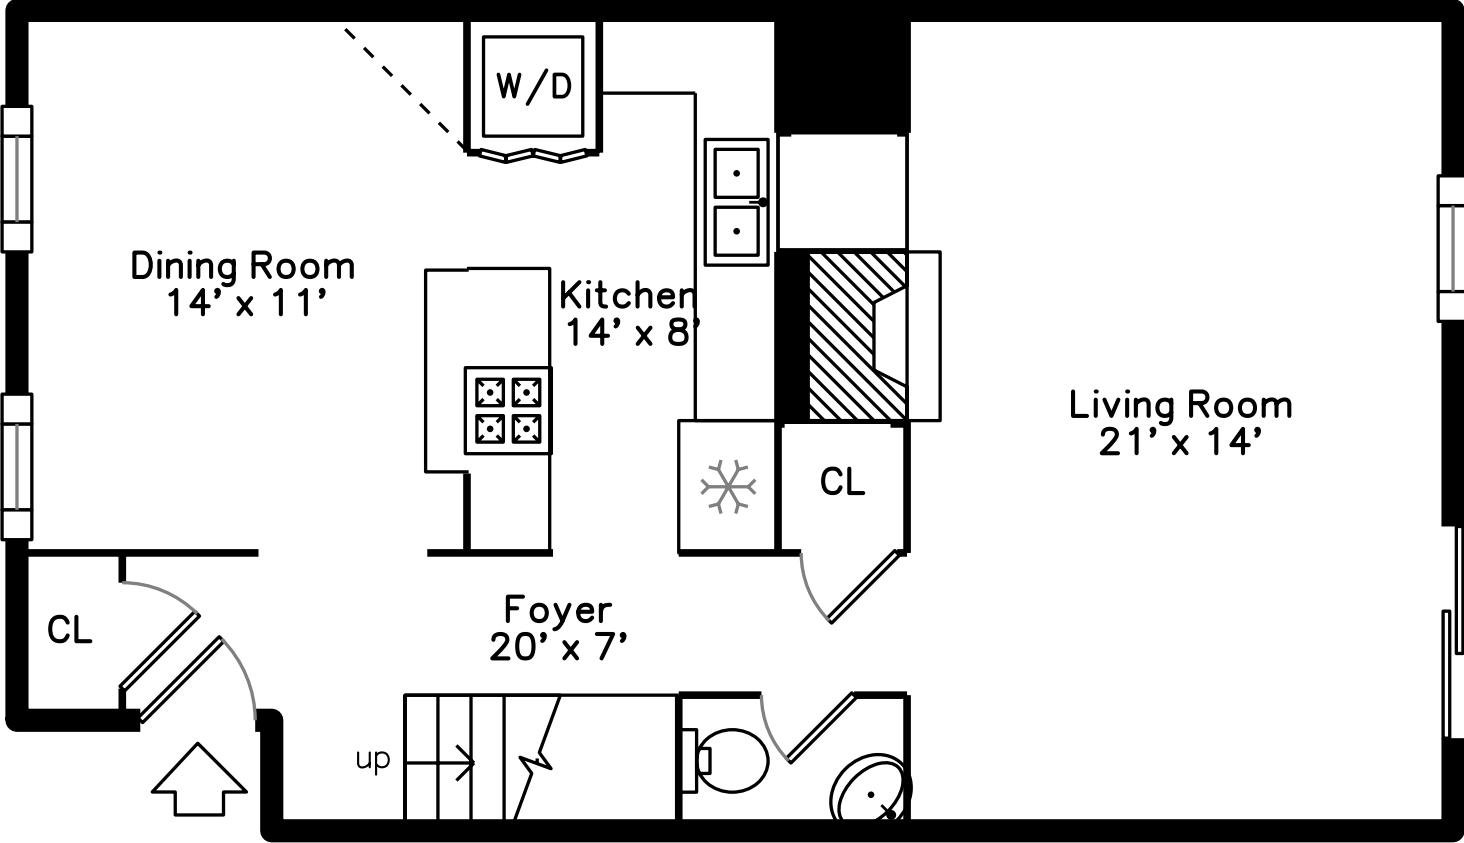

Upper

Main

44 Jericho Road
Weston, MA 02493

PicturePlan by  vis home
Measurements may not be 100% accurate.
Floor plans are provided for convenience only.
Room sizes are not used to calculate area.

Upper

Main

Living Room

Living Room

Living Room

Living Room

Living Room

Living Room

Dining Room

Dining Room

Dining Room

Dining Room

Kitchen

Kitchen

Kitchen

Kitchen

Kitchen

Bathroom

Bathroom

Master Bedroom

Master Bedroom

Master Bedroom

Master Bedroom

Bedroom

Bedroom

Bedroom