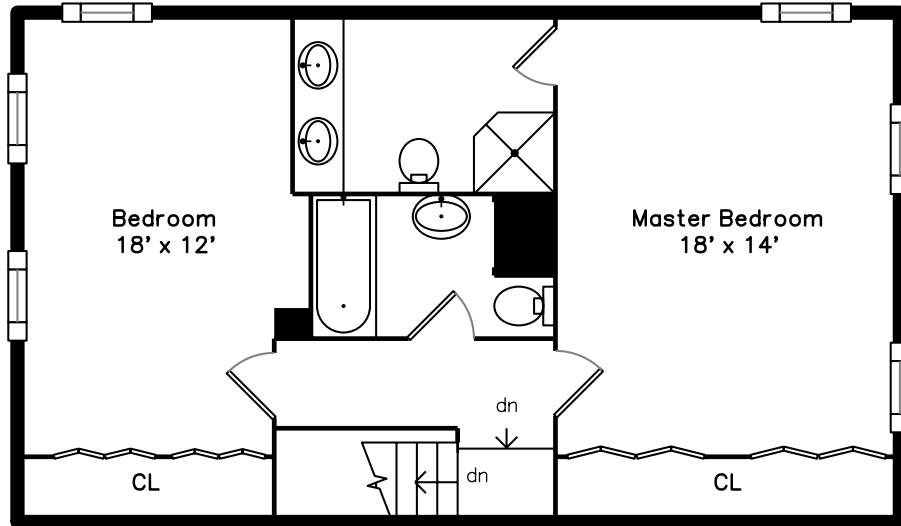

Upper

Main

44 Jericho Road
Weston, MA 02493

PicturePlan by  vis home
Measurements may not be 100% accurate.
Floor plans are provided for convenience only.
Room sizes are not used to calculate area.

Upper

Main

Living Room

Living Room

Living Room

Living Room

Living Room

Living Room

Dining Room

Dining Room

Bathroom

Master Bedroom

Master Bedroom

Master Bedroom

Master Bedroom

Bedroom

Bedroom

Bedroom