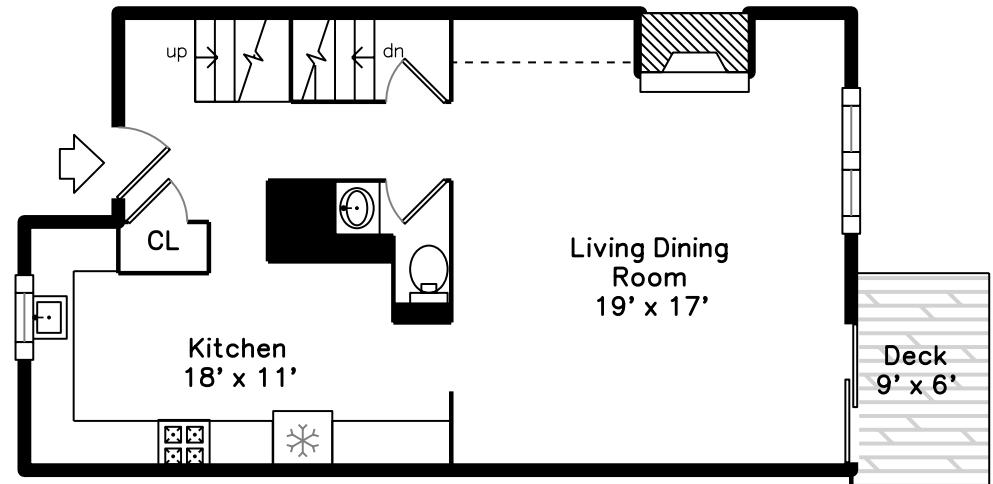

Upper

Main

Basement

91 Staniford Street
Newton, MA 02466

PicturePlan by 

Measurements may not be 100% accurate.

Floor plans are provided for convenience only.

Room sizes are not used to calculate area.

Upper

Main

Basement

Outside

Outside

Outside

Living Dining Room

Living Dining Room

Living Dining Room

Living Dining Room

Living Dining Room

Living Dining Room

Living Dining Room

Kitchen

Kitchen

Kitchen