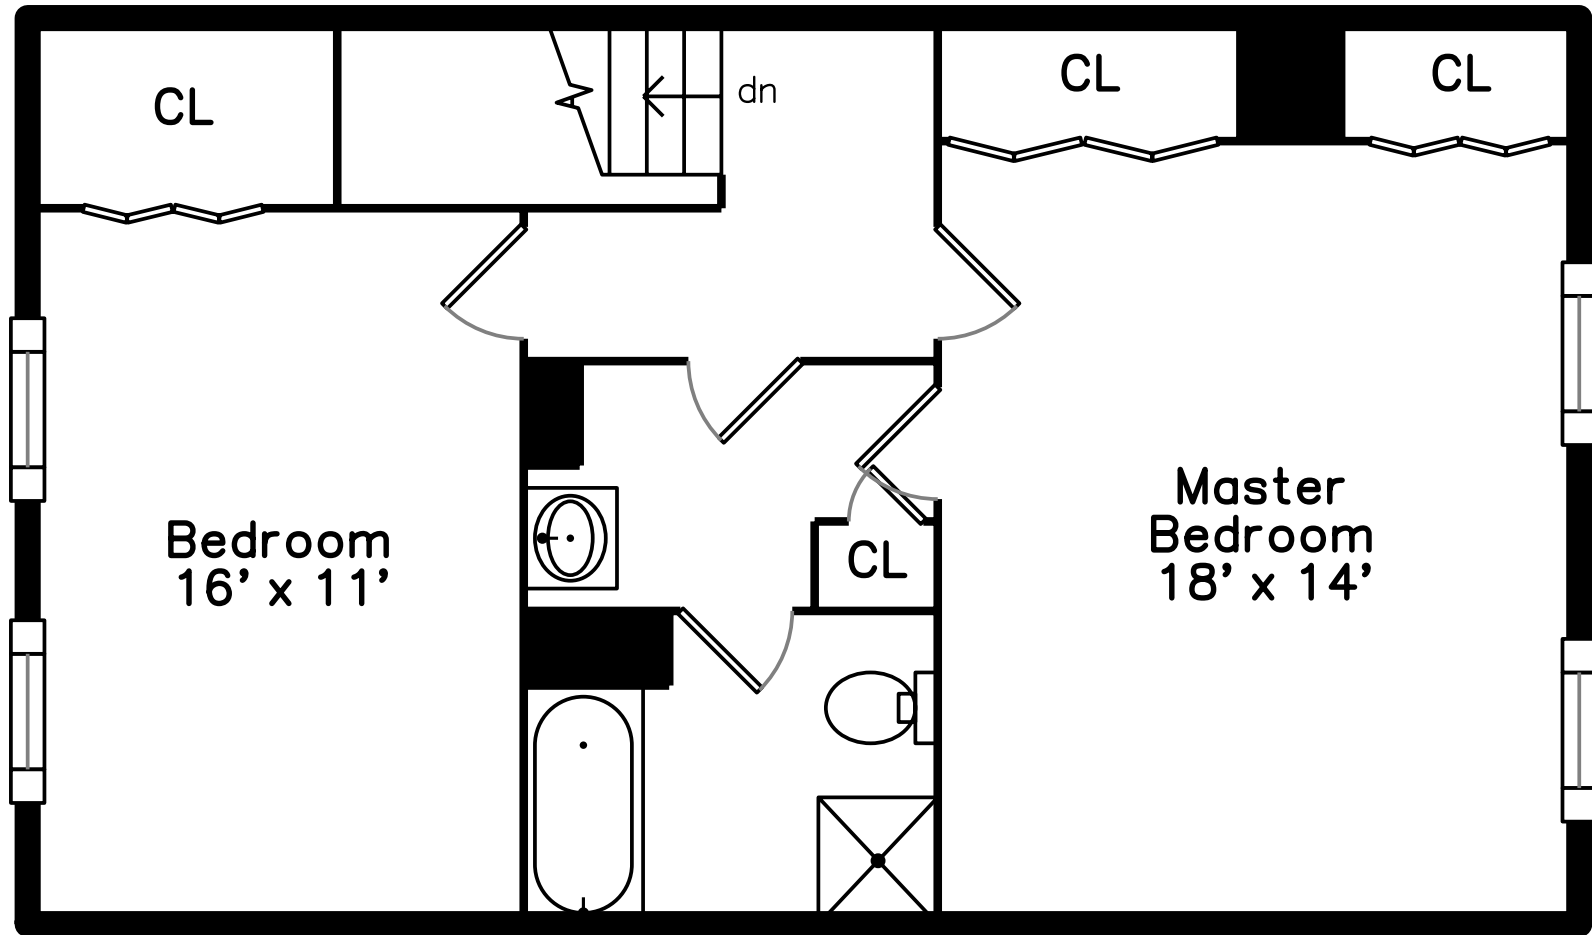

Upper

Main

Basement

91 Staniford Street
Newton, MA 02466

PicturePlan by 

Measurements may not be 100% accurate.

Floor plans are provided for convenience only.

Room sizes are not used to calculate area.

Upper

Main

Basement

Outside

Outside

Outside

Living Dining Room

Living Dining Room

Living Dining Room

Living Dining Room

Living Dining Room

Living Dining Room

Living Dining Room

Kitchen

Kitchen

Kitchen

Master Bedroom

Bedroom

Bedroom

Bedroom

Bedroom

Master Bathroom

Master Bathroom

Master Bathroom