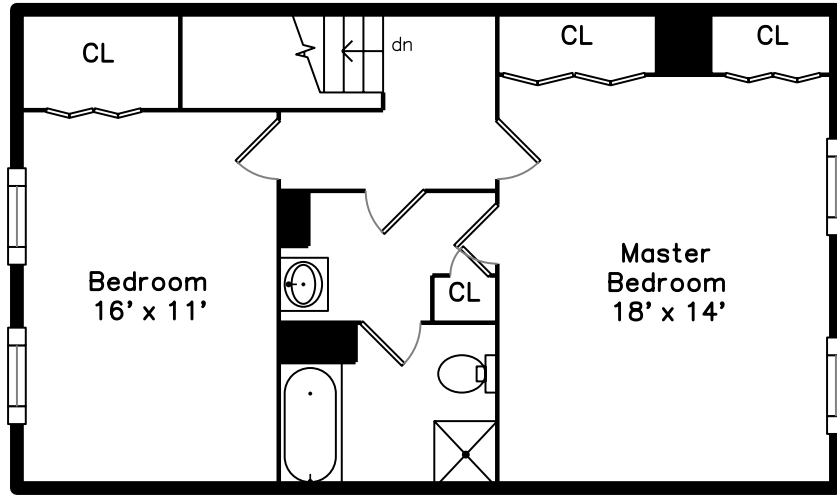

Upper

Main

Basement

91 Staniford Street
Newton, MA 02466

PicturePlan by 

Measurements may not be 100% accurate.

Floor plans are provided for convenience only.

Room sizes are not used to calculate area.

Upper

Main

Basement

Outside

Outside

Outside

Living Dining Room

Living Dining Room

Living Dining Room

Living Dining Room

Living Dining Room

Living Dining Room

Living Dining Room

Kitchen

Kitchen

Kitchen

Master Bedroom

Bedroom

Bedroom

Bedroom

Bedroom

Master Bathroom

Master Bathroom

Master Bathroom