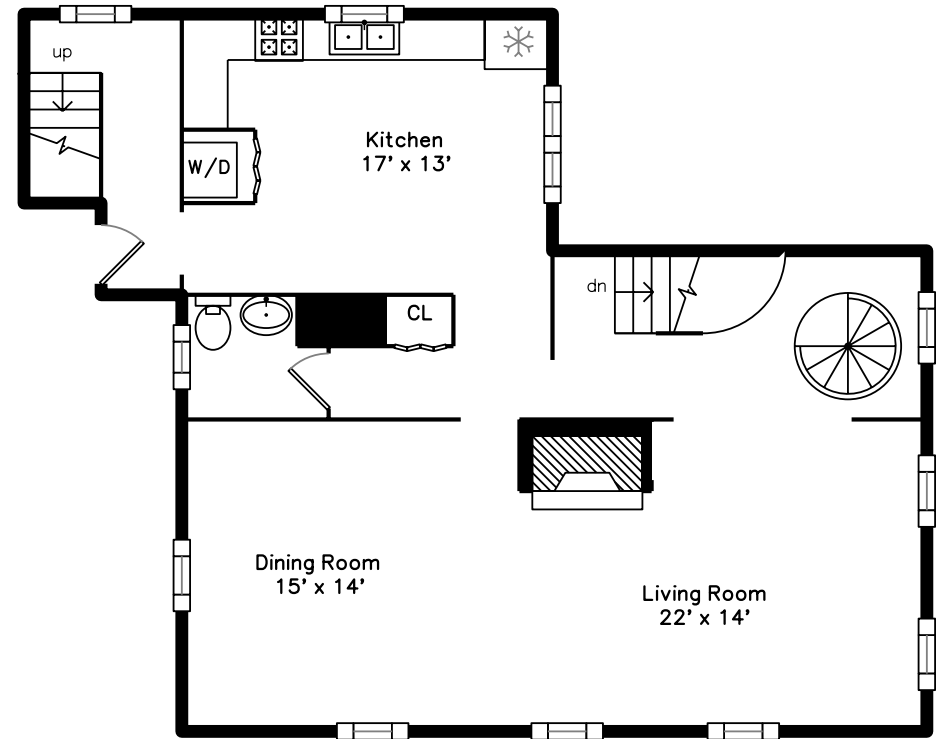

UPPER

MAIN

63 Wachusett Street #3
Jamaica Plain, MA 02130

PicturePlan by  vis-home
Measurements may not be 100% accurate.
Floor plans are provided for convenience only.
Room sizes are not used to calculate area.

Nearby Park

Hall

Hall

Living Room

Living Room

Living Room

Living Room

Living Room

Living Room

Dining Room

Dining Room

Dining Room

Kitchen

Kitchen

Kitchen

Bathroom

Bathroom