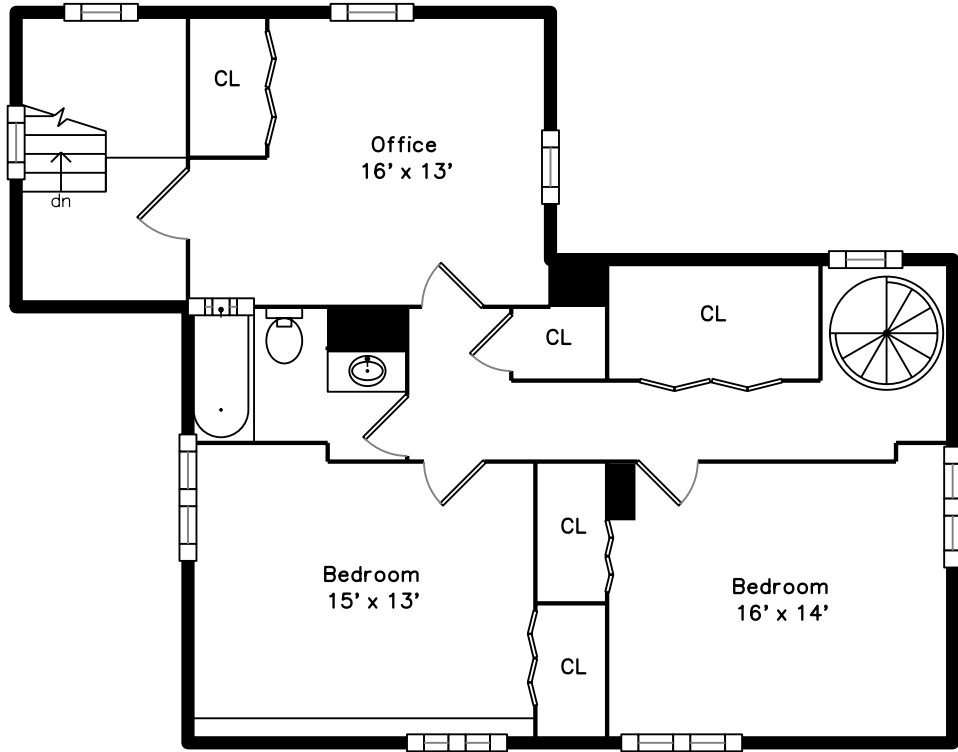

UPPER

MAIN

63 Wachusett Street #3
Jamaica Plain, MA 02130

PicturePlan by  vis-home
Measurements may not be 100% accurate.
Floor plans are provided for convenience only.
Room sizes are not used to calculate area.

Nearby Park

Hall

Hall

Living Room

Living Room

Living Room

Living Room

Living Room

Living Room

Dining Room

Dining Room

Dining Room

Kitchen

Kitchen

Kitchen

Bathroom

Bathroom